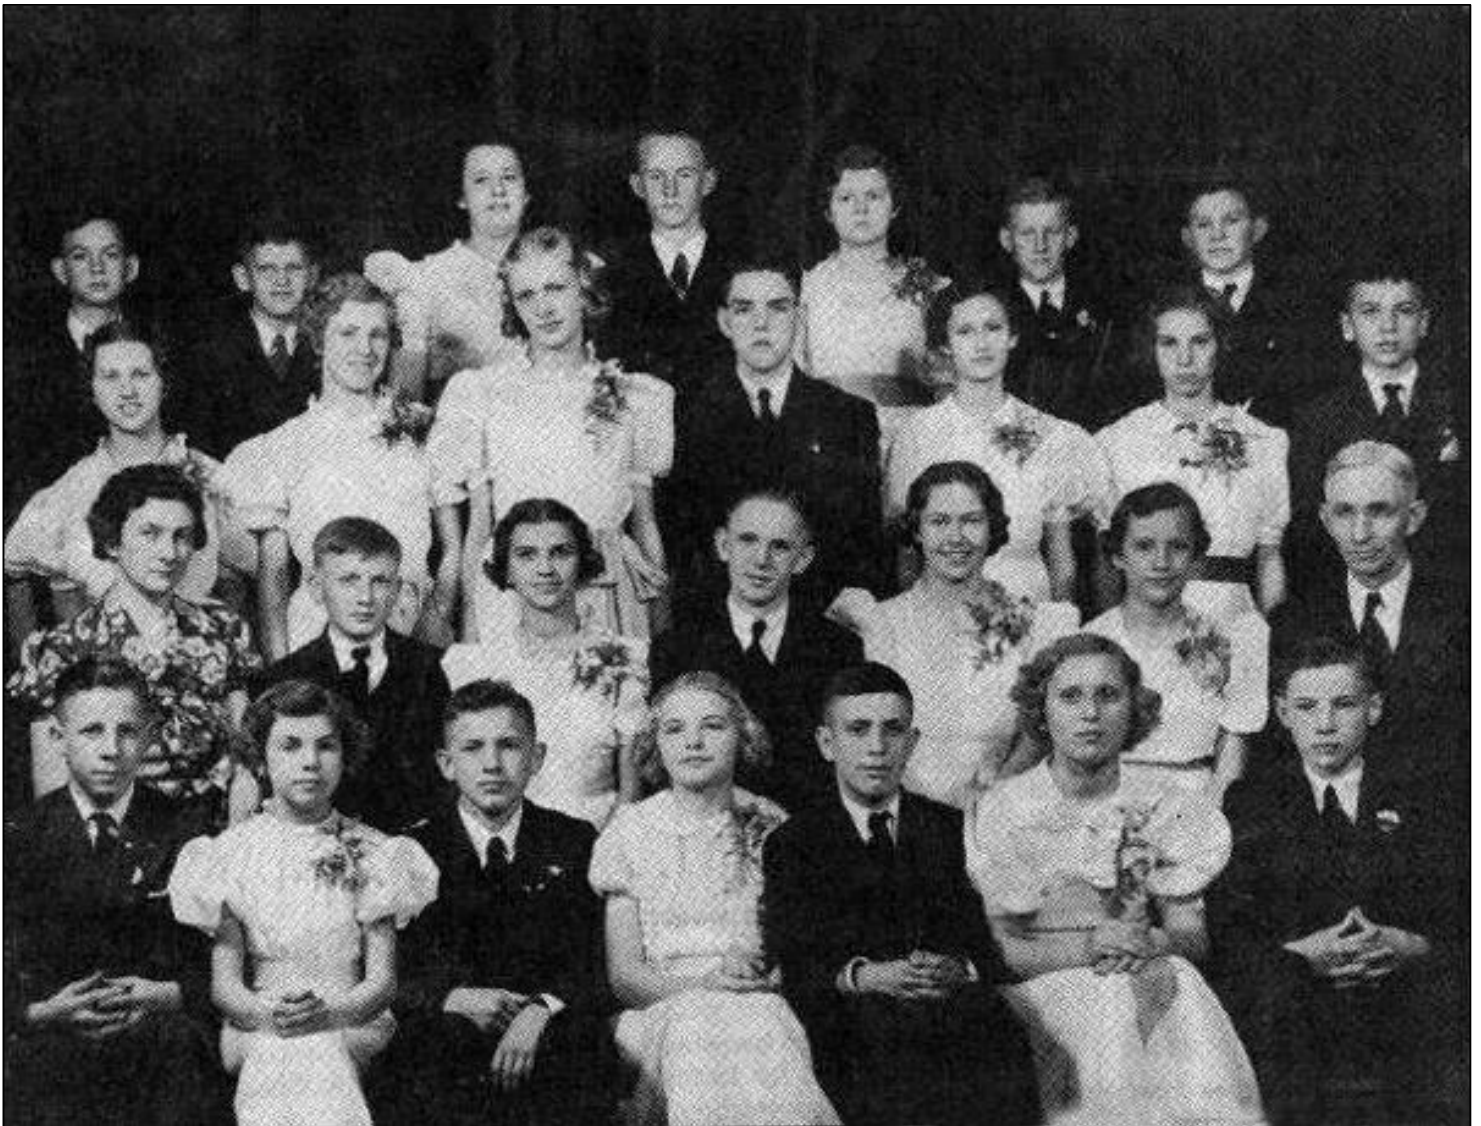

BAXTER ELEMENTARY: 1938  
Herald Citizen Newspaper, 6 June 1993

<http://www.ajlambert.com>

Vada Pope (Swallows) Grace  
School Teacher

Baxter Elementary: 1938

Gathered for their class portrait are threes members of the 8<sup>th</sup> grade at Baxter Elementary in 1938. From left, front, are Morgan Sadler, Alva Sue Stamps, Silas Burgess, Cleo Nash, Clarence Winfree, Lillian Dunavin and Floyd Maddux; second row, teacher Vada Pope Grace, Calvin Pope, Louise Medley, W. F. Jedd, Georgia D. Smith, Tilda Clemons and principle Chester Patton; third row, Irene Hale, Joyce Cole, Lillie Gragg, S.N. Barr, Mary Ruth Sherrell, Ruby Maddux and Rupert Nunnally; and across top, Douglas Hall, Lynell Sutton, Marie Jared, Neeley Maxwell, Frances Keathley, Millard Sherrell and Calvin Gentry. Photo: J. D. Goodwin.