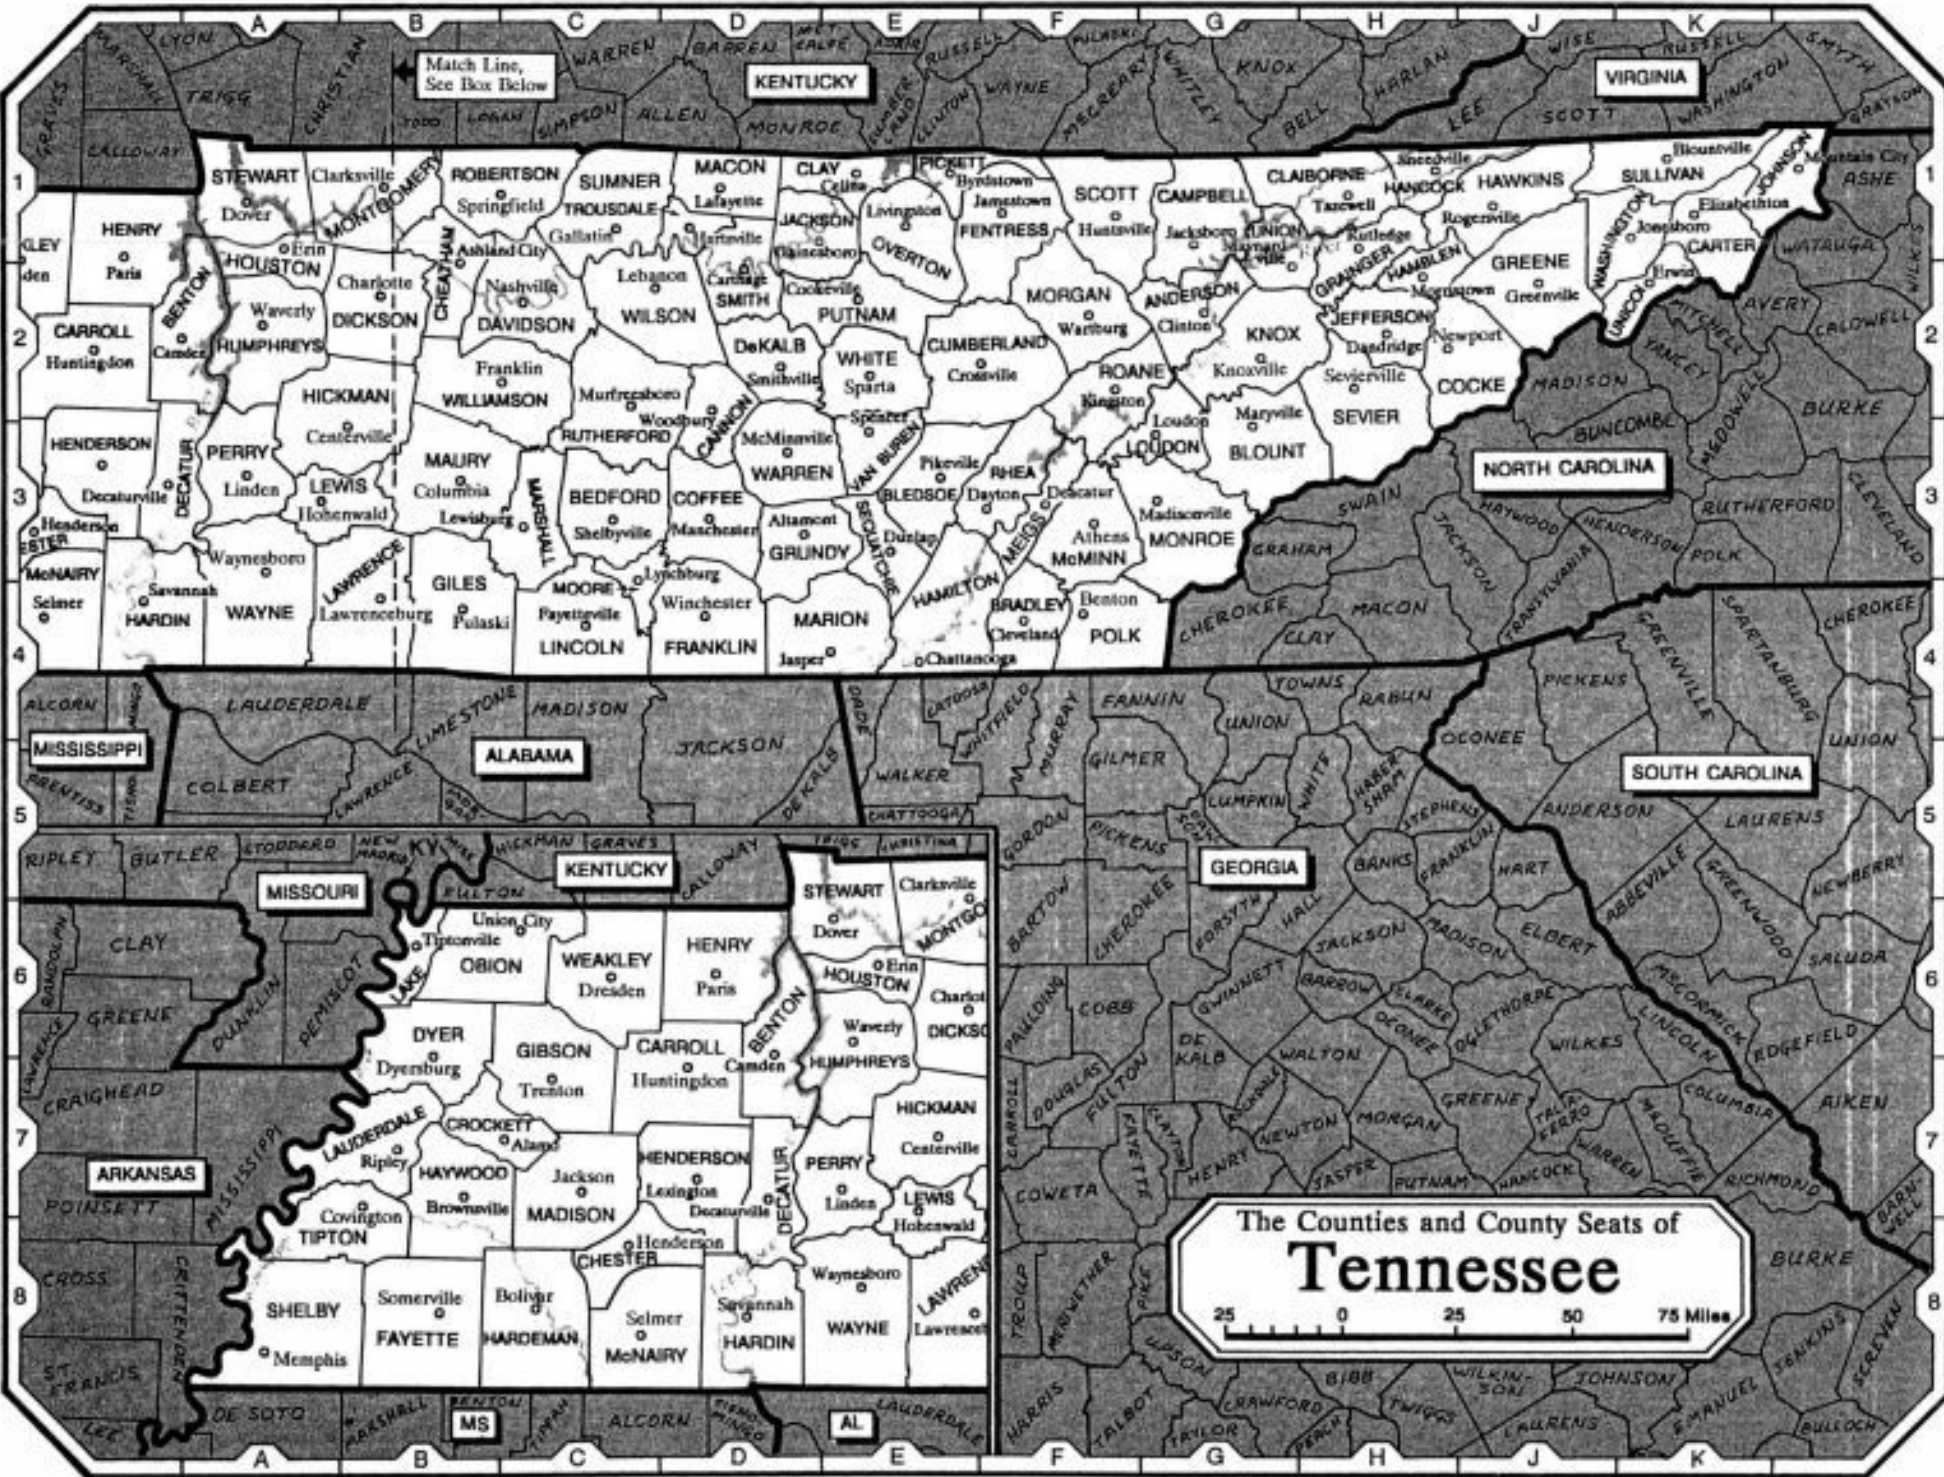

Copyright 1989, Ancestry, Inc.

Drawn by William DeLander

The Counties and County Seats of  
**Tennessee**  
 25 0 25 50 75 Miles