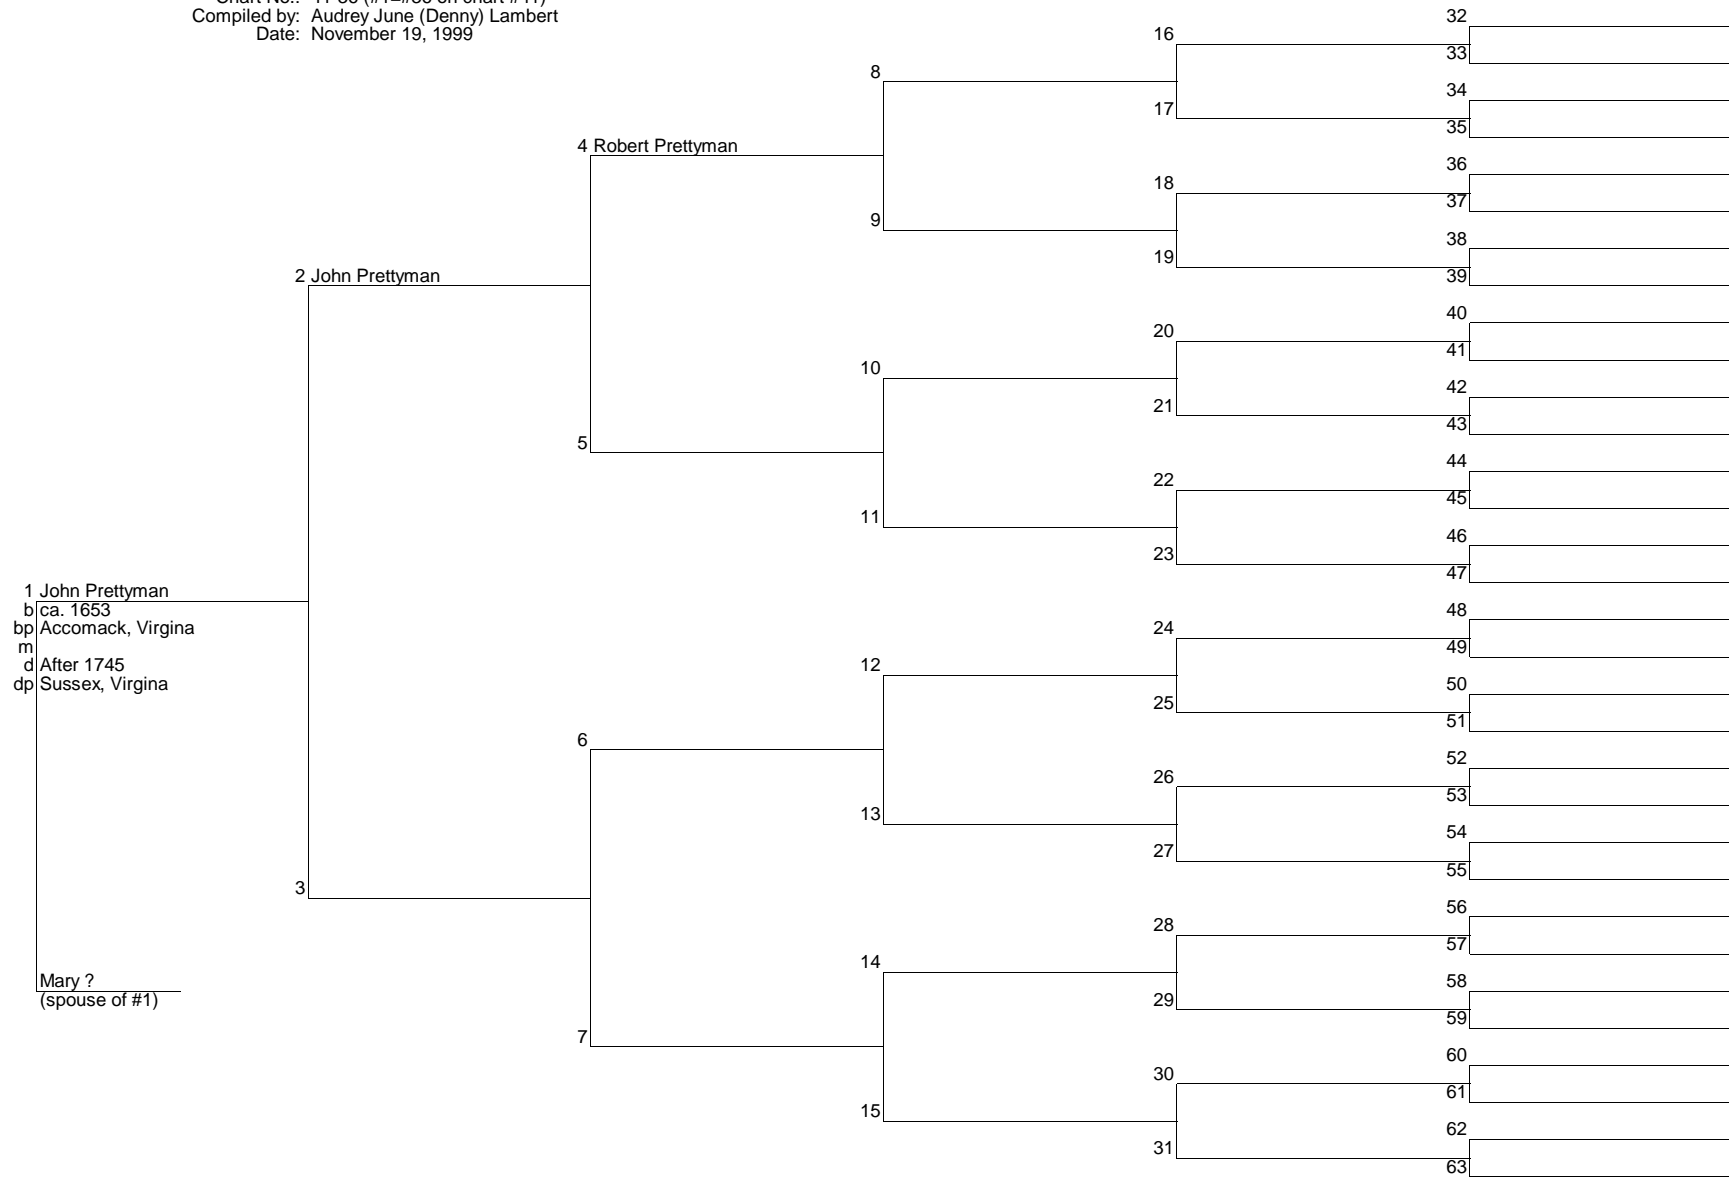

Ancestors of: John Prettyman
Chart No.: 41-36 (#1=#36 on chart #41)
Compiled by: Audrey June (Denny) Lambert
Date: November 19, 1999

Family Tree