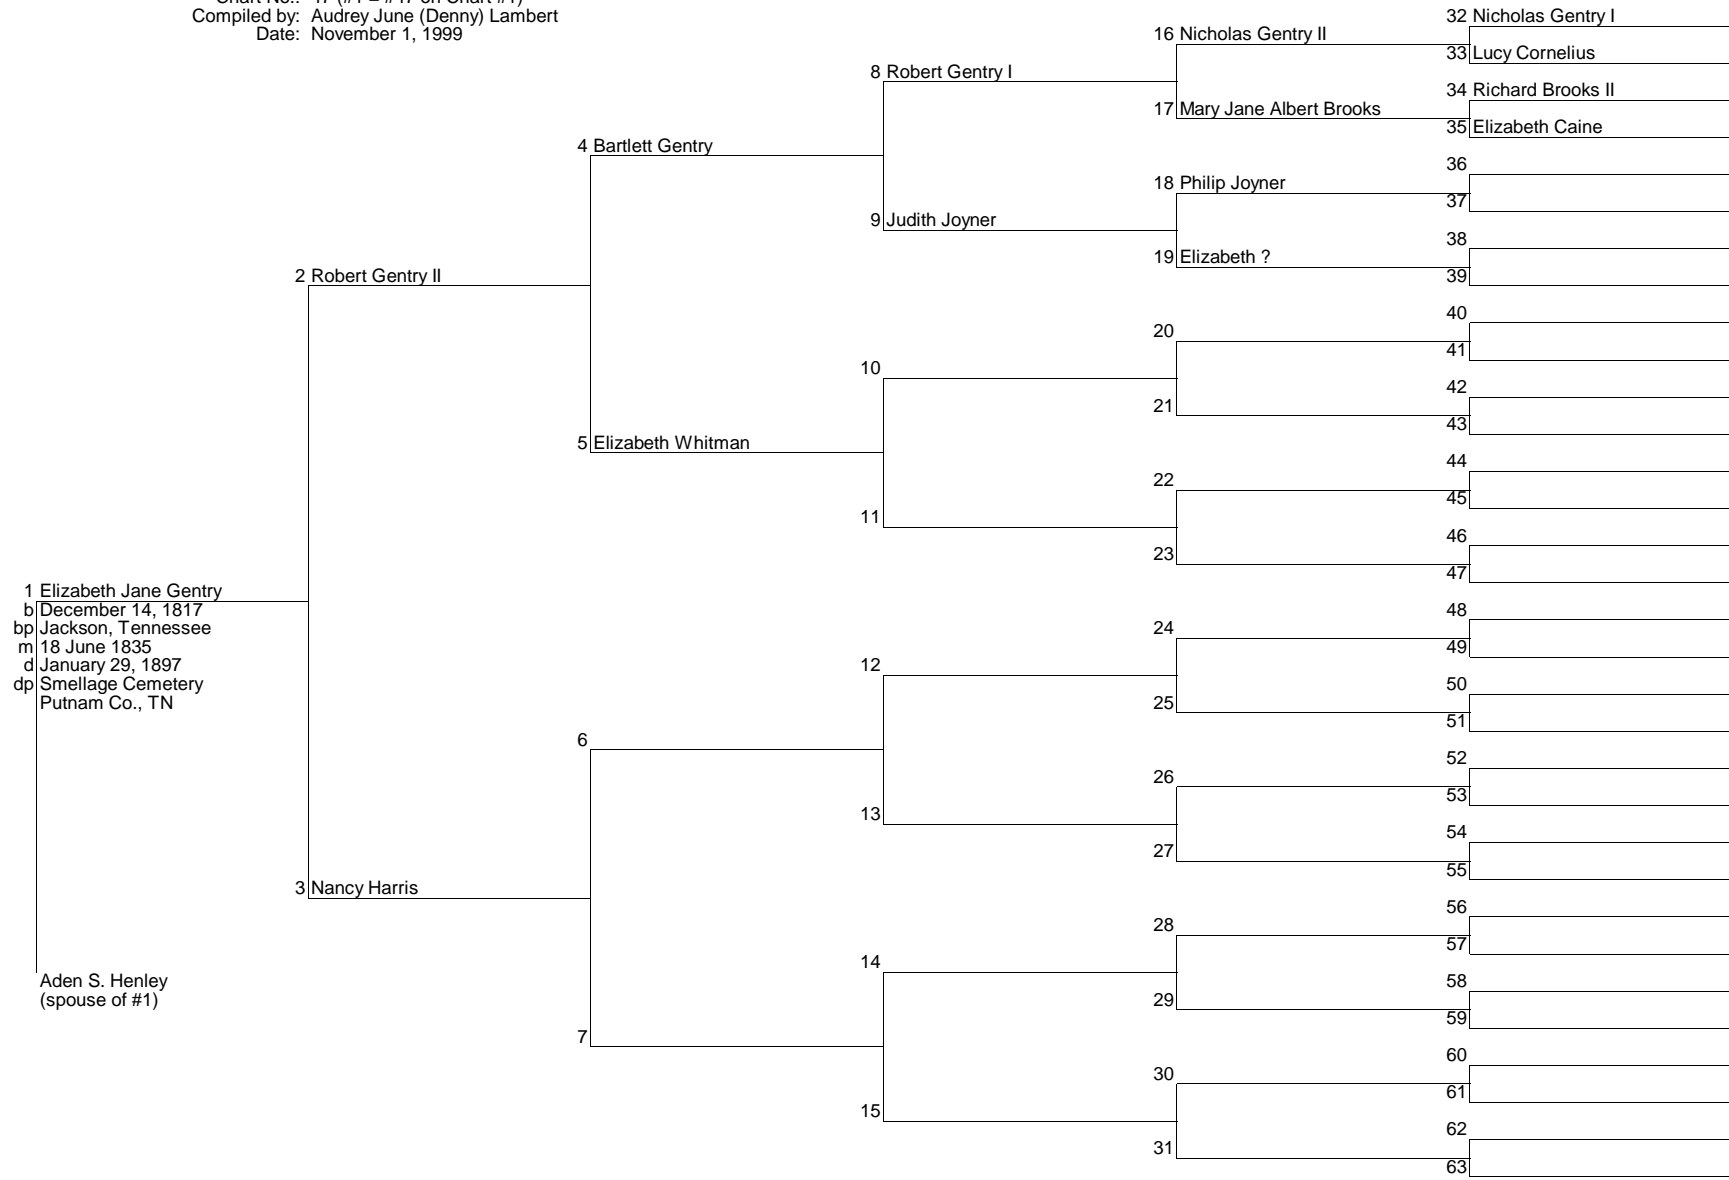

53

54 William Banaster

55 Elizabeth Banaster

56 William Hulme

57 Massiac

58

59

60 John Palmer Sr.

61 Mary Southy

62

63

Ancestors of: Elizabeth Gentry
 Chart No.: 47 (#1 = #47 on Chart #1)
 Compiled by: Audrey June (Denny) Lambert
 Date: November 1, 1999

Family Tree

Ancestors of: Robert Gentry
 Chart No.: 47-02 (#1=#2 on chart #47)
 Compiled by: Audrey June (Denny) Lambert
 Date: November 2, 1999