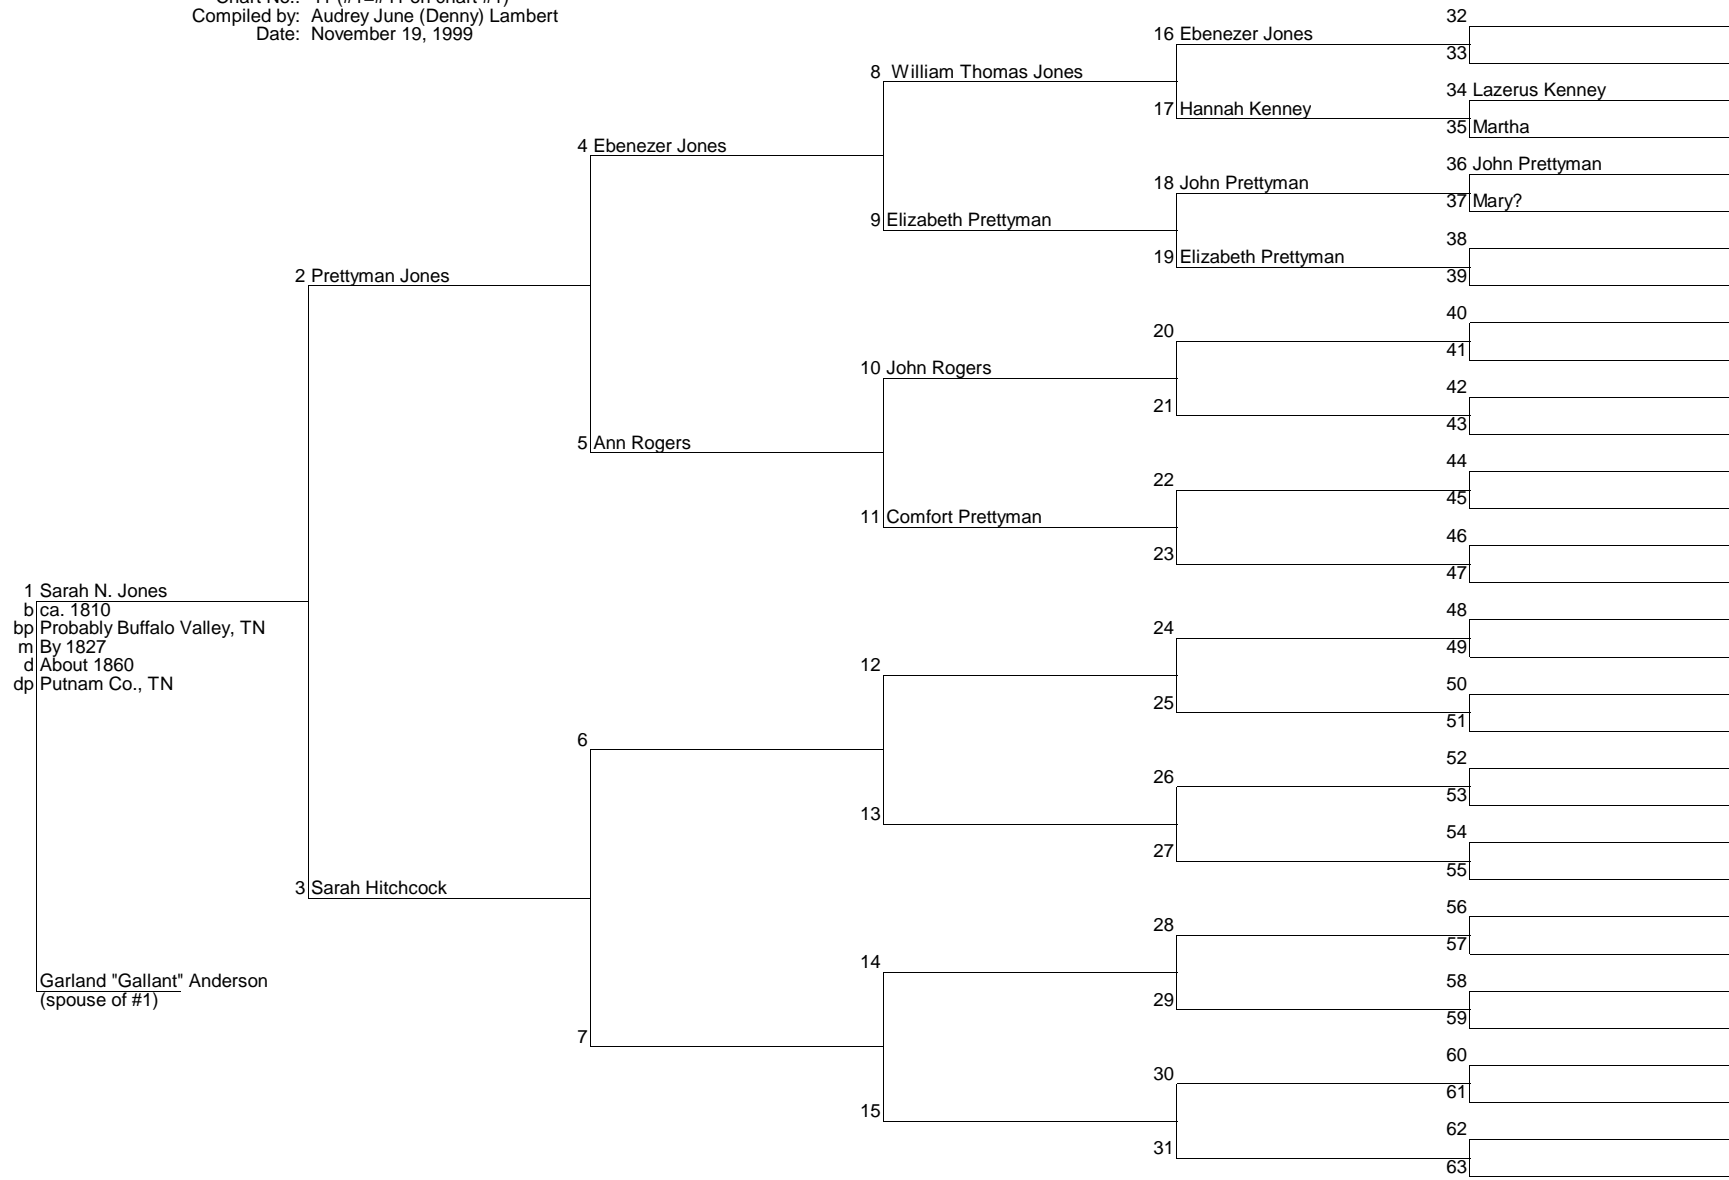

Family Tree

Ancestors of: Lewis Monroe Anderson
 Chart No.: 10 (#1 = #10 on chart #1)
 Compiled by: Audrey June (Denny) Lambert
 Date: April 27, 1999

Family Tree

Ancestors of: Matilda Isabelle Wallace
 Chart No.: 11 (#1 = #11 on chart #1)
 Compiled by: Audrey June (Denny) Lambert
 Date: April 27, 1999

Family Tree

Ancestors of: Ray Kirk Loftis
 Chart No.: 12 (#1 = #12 on chart #1)
 Compiled by: Audrey June (Denny) Lambert
 Date: June 22, 1999

Family Tree

Ancestors of: Matilda Isabelle Wallace
 Chart No.: 15 (#1 = #15 on chart #1)
 Compiled by: Audrey June (Denny) Lambert
 Date: January 28, 2013

Family Tree

Ancestors of: Esquire Looney Thompson Jr.
 Chart No.: 30 (#1 = #30 on chart #1)
 Compiled by: Audrey June (Denny) Lambert
 Date: January 15, 2003

Family Tree

Ancestors of: Garland "Gallant" Anderson
 Chart No.: 40 (#1 = #40 on chart #1)
 Compiled by: Audrey June (Denny) Lambert
 Date: July 2, 1999

Family Tree

Ancestors of: Sarah Jones
 Chart No.: 41 (#1=#41 on chart #1)
 Compiled by: Audrey June (Denny) Lambert
 Date: November 19, 1999

Family Tree

Ancestors of: John Prettyman
 Chart No.: 41-36 (#1=#36 on chart #41)
 Compiled by: Audrey June (Denny) Lambert
 Date: November 19, 1999