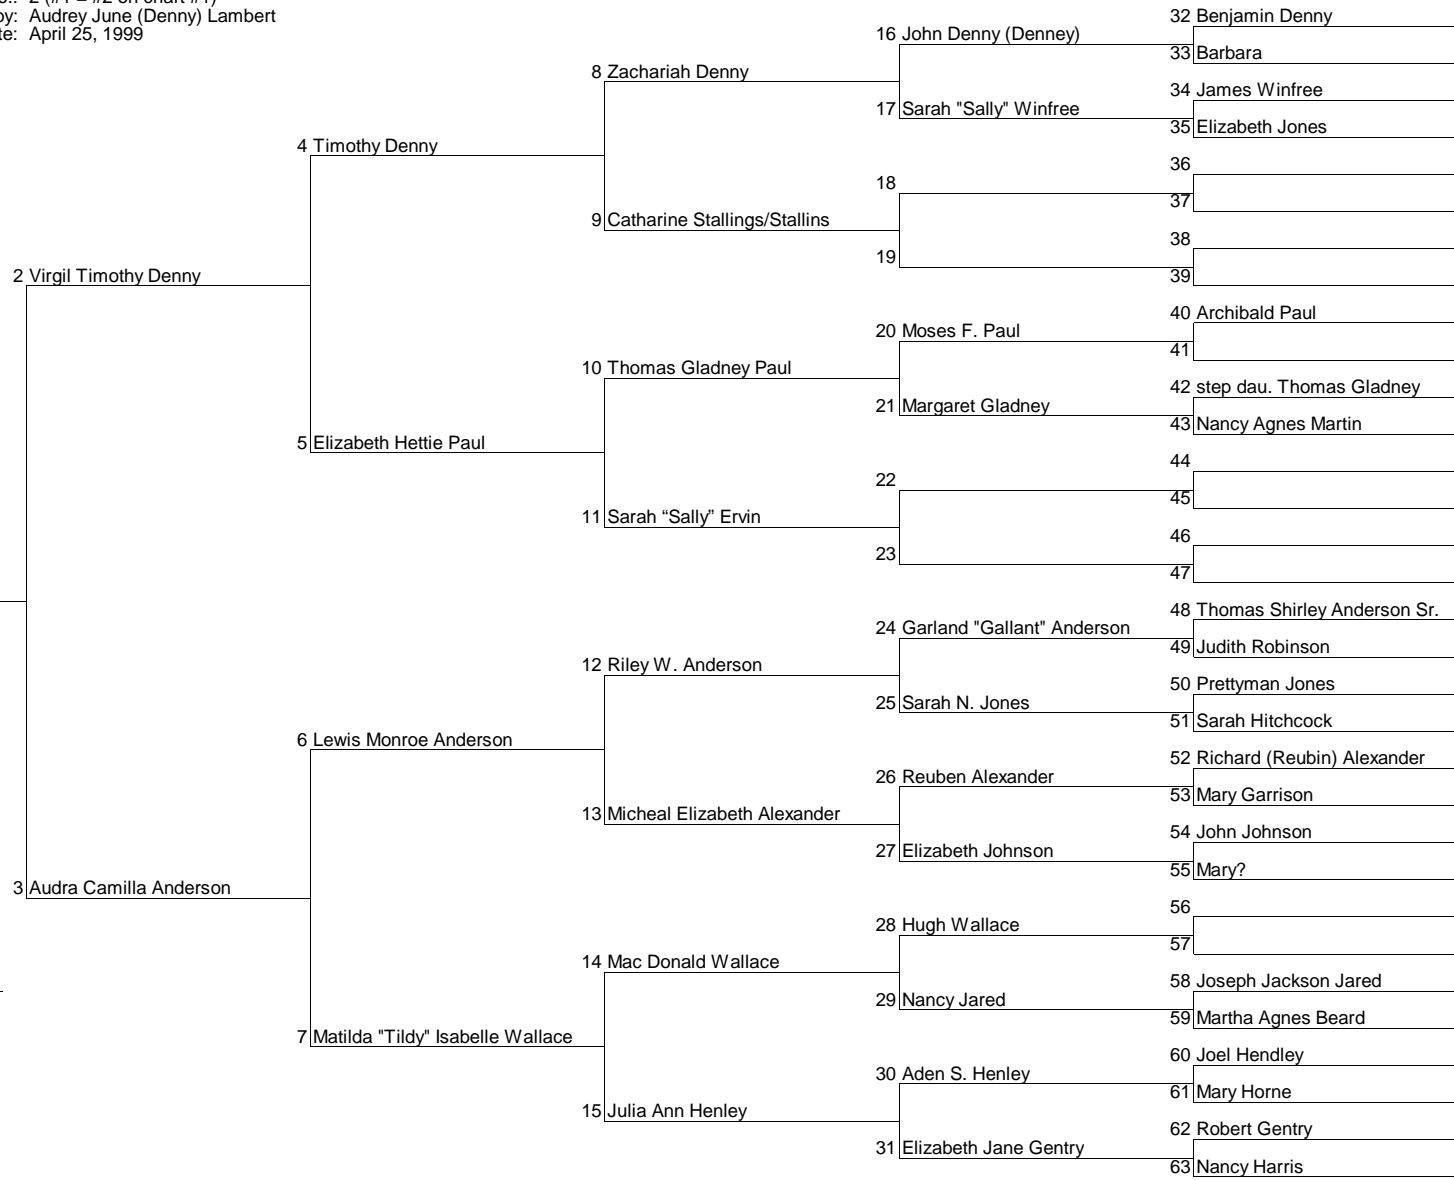

Ancestors of: Audrey June (Denny) Lambert
 Chart No.: 1
 Compiled by: Audrey June (Denny) Lambert
 Date: April 25, 1999

Family Tree

Ancestors of: Tim Denny
 Chart No.: 2 (#1 = #2 on chart #1)
 Compiled by: Audrey June (Denny) Lambert
 Date: April 25, 1999

Family Tree

1 Tim Denny
 b May 25, 1923
 bp Buffalo Valley, Tennessee
 m July 10, 1949
 d August 1, 2001
 dp Cadillac Memorial Gardens
 Clinton Twp., MI

Geraldine Loftis
 (spouse of #1)

Ancestors of: Geraldine Loftis
 Chart No.: 3 (#1 = #3 on chart #1)
 Compiled by: Audrey June (Denny) Lambert
 Date: April 27, 1999

Family Tree

Ancestors of: Virgil Timothy Denny
 Chart No.: 4 (#1 = #4 on chart #1)
 Compiled by: Audrey June (Denny) Lambert
 Date: April 25, 1999

Family Tree

Ancestors of: Audra Camilla (Anderson) Denny
 Chart No.: 5 (#1 = #5 on chart #1)
 Compiled by: Audrey June (Denny) Lambert
 Date: April 27, 1999