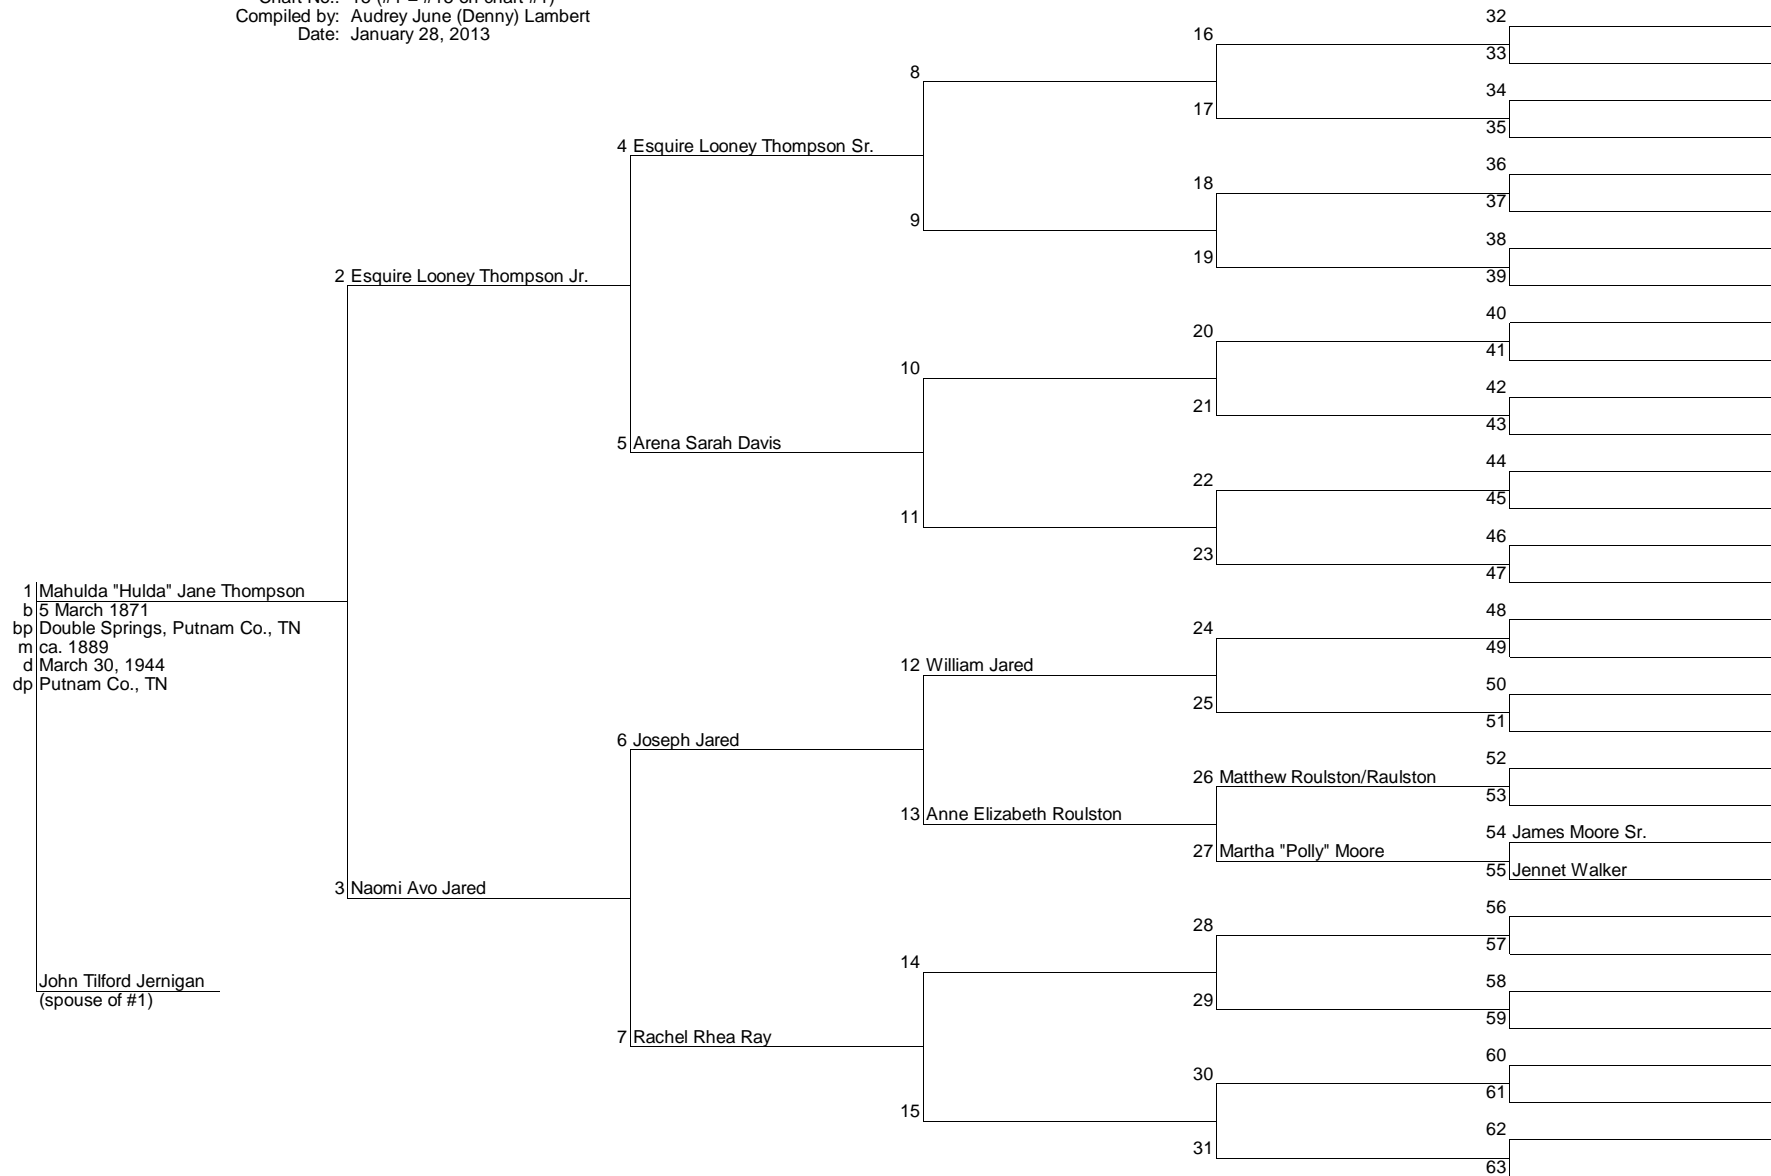

Family Tree

Ancestors of: Lewis Monroe Anderson
 Chart No.: 10 (#1 = #10 on chart #1)
 Compiled by: Audrey June (Denny) Lambert
 Date: April 27, 1999

Family Tree

Ancestors of: Matilda Isabelle Wallace
 Chart No.: 11 (#1 = #11 on chart #1)
 Compiled by: Audrey June (Denny) Lambert
 Date: April 27, 1999

Family Tree

Ancestors of: Ray Kirk Loftis
 Chart No.: 12 (#1 = #12 on chart #1)
 Compiled by: Audrey June (Denny) Lambert
 Date: June 22, 1999

Family Tree

Ancestors of: Matilda Isabelle Wallace
 Chart No.: 15 (#1 = #15 on chart #1)
 Compiled by: Audrey June (Denny) Lambert
 Date: January 28, 2013

Family Tree

Ancestors of: Esquire Looney Thompson Jr.
 Chart No.: 30 (#1 = #30 on chart #1)
 Compiled by: Audrey June (Denny) Lambert
 Date: January 15, 2003

Family Tree

Ancestors of: Garland "Gallant" Anderson
 Chart No.: 40 (#1 = #40 on chart #1)
 Compiled by: Audrey June (Denny) Lambert
 Date: July 2, 1999