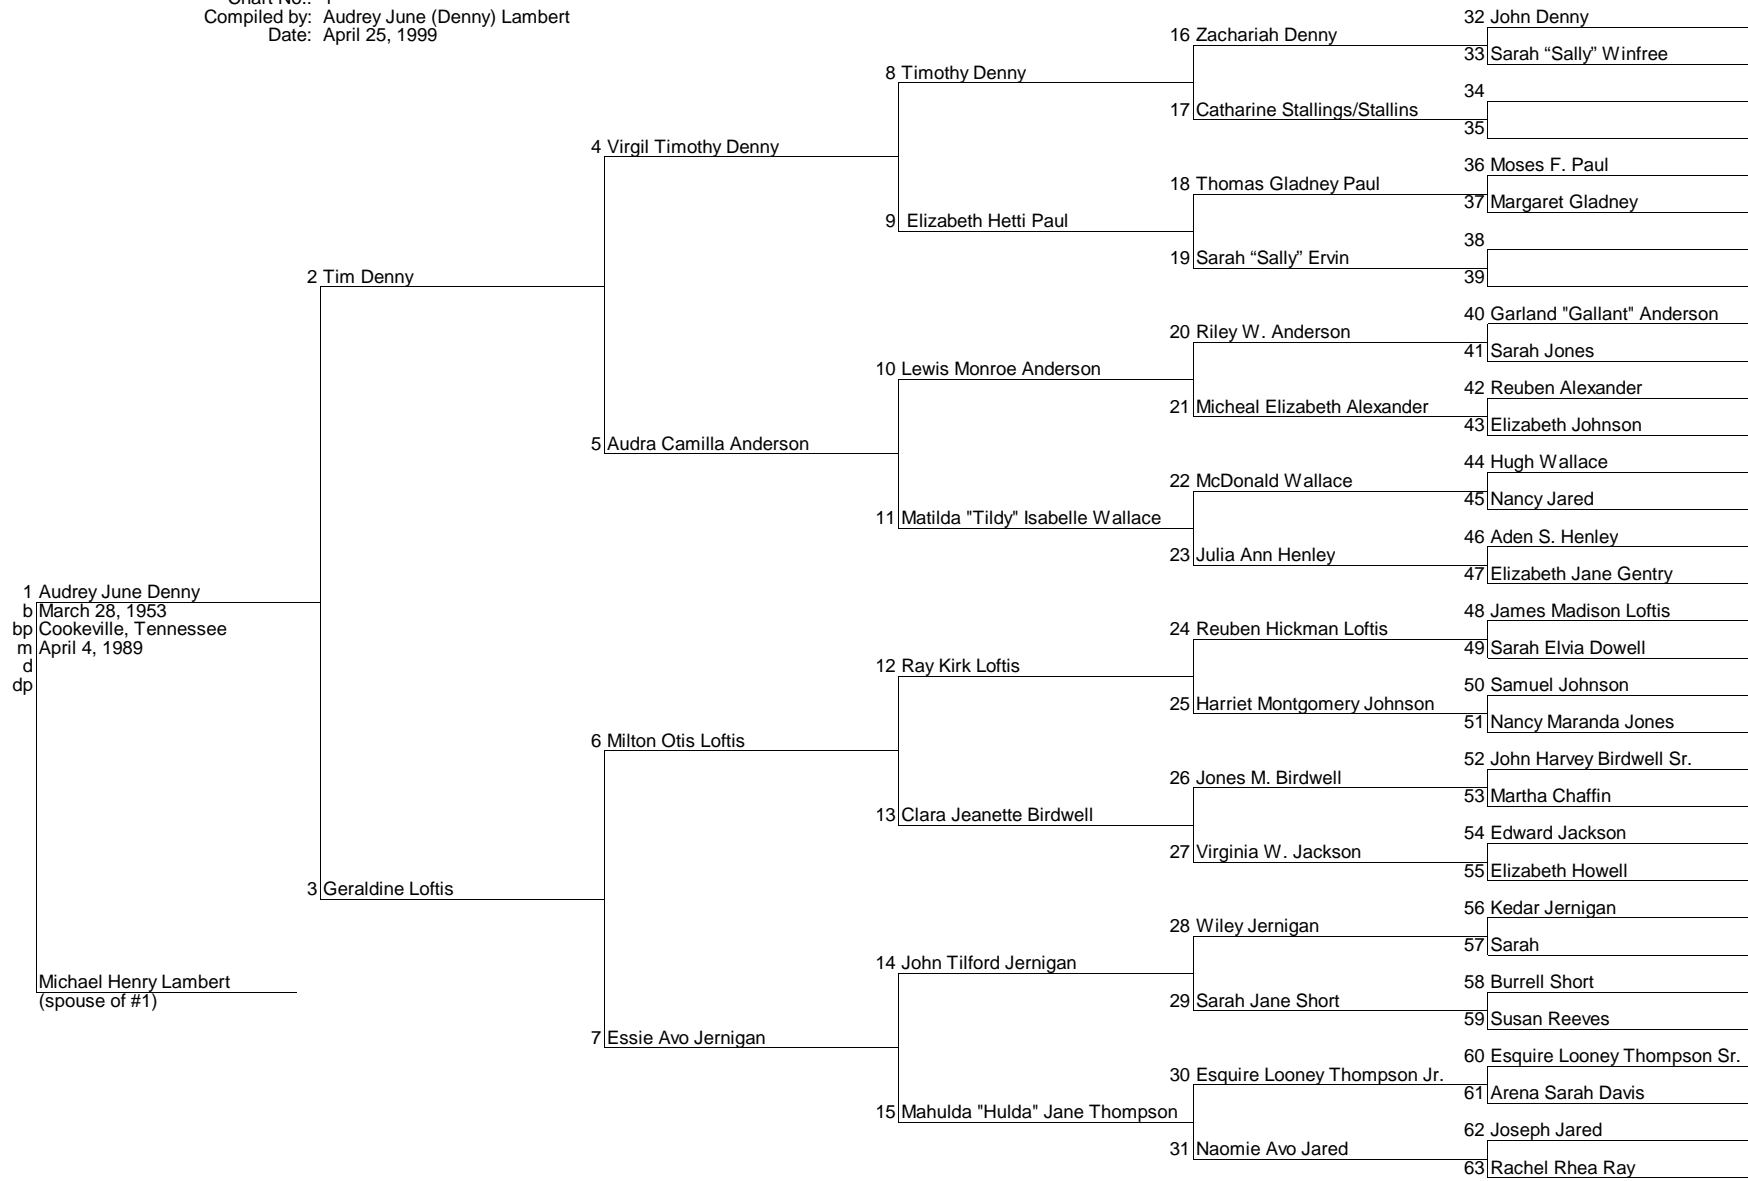

Ancestors of: Audrey June (Denny) Lambert
 Chart No.: 1
 Compiled by: Audrey June (Denny) Lambert
 Date: April 25, 1999

Family Tree

Ancestors of: Tim Denny
 Chart No.: 2 (#1 = #2 on chart #1)
 Compiled by: Audrey June (Denny) Lambert
 Date: April 25, 1999

Family Tree

1 Tim Denny
 b May 25, 1923
 bp Buffalo Valley, Tennessee
 m July 10, 1949
 d August 1, 2001
 dp Cadillac Memorial Gardens
 Clinton Twp., MI

Geraldine Loftis
 (spouse of #1)

Ancestors of: Geraldine Loftis
 Chart No.: 3 (#1 = #3 on chart #1)
 Compiled by: Audrey June (Denny) Lambert
 Date: April 27, 1999

Family Tree

Ancestors of: Virgil Timothy Denny
 Chart No.: 4 (#1 = #4 on chart #1)
 Compiled by: Audrey June (Denny) Lambert
 Date: April 25, 1999

Family Tree

Ancestors of: Audra Camilla (Anderson) Denny
 Chart No.: 5 (#1 = #5 on chart #1)
 Compiled by: Audrey June (Denny) Lambert
 Date: April 27, 1999