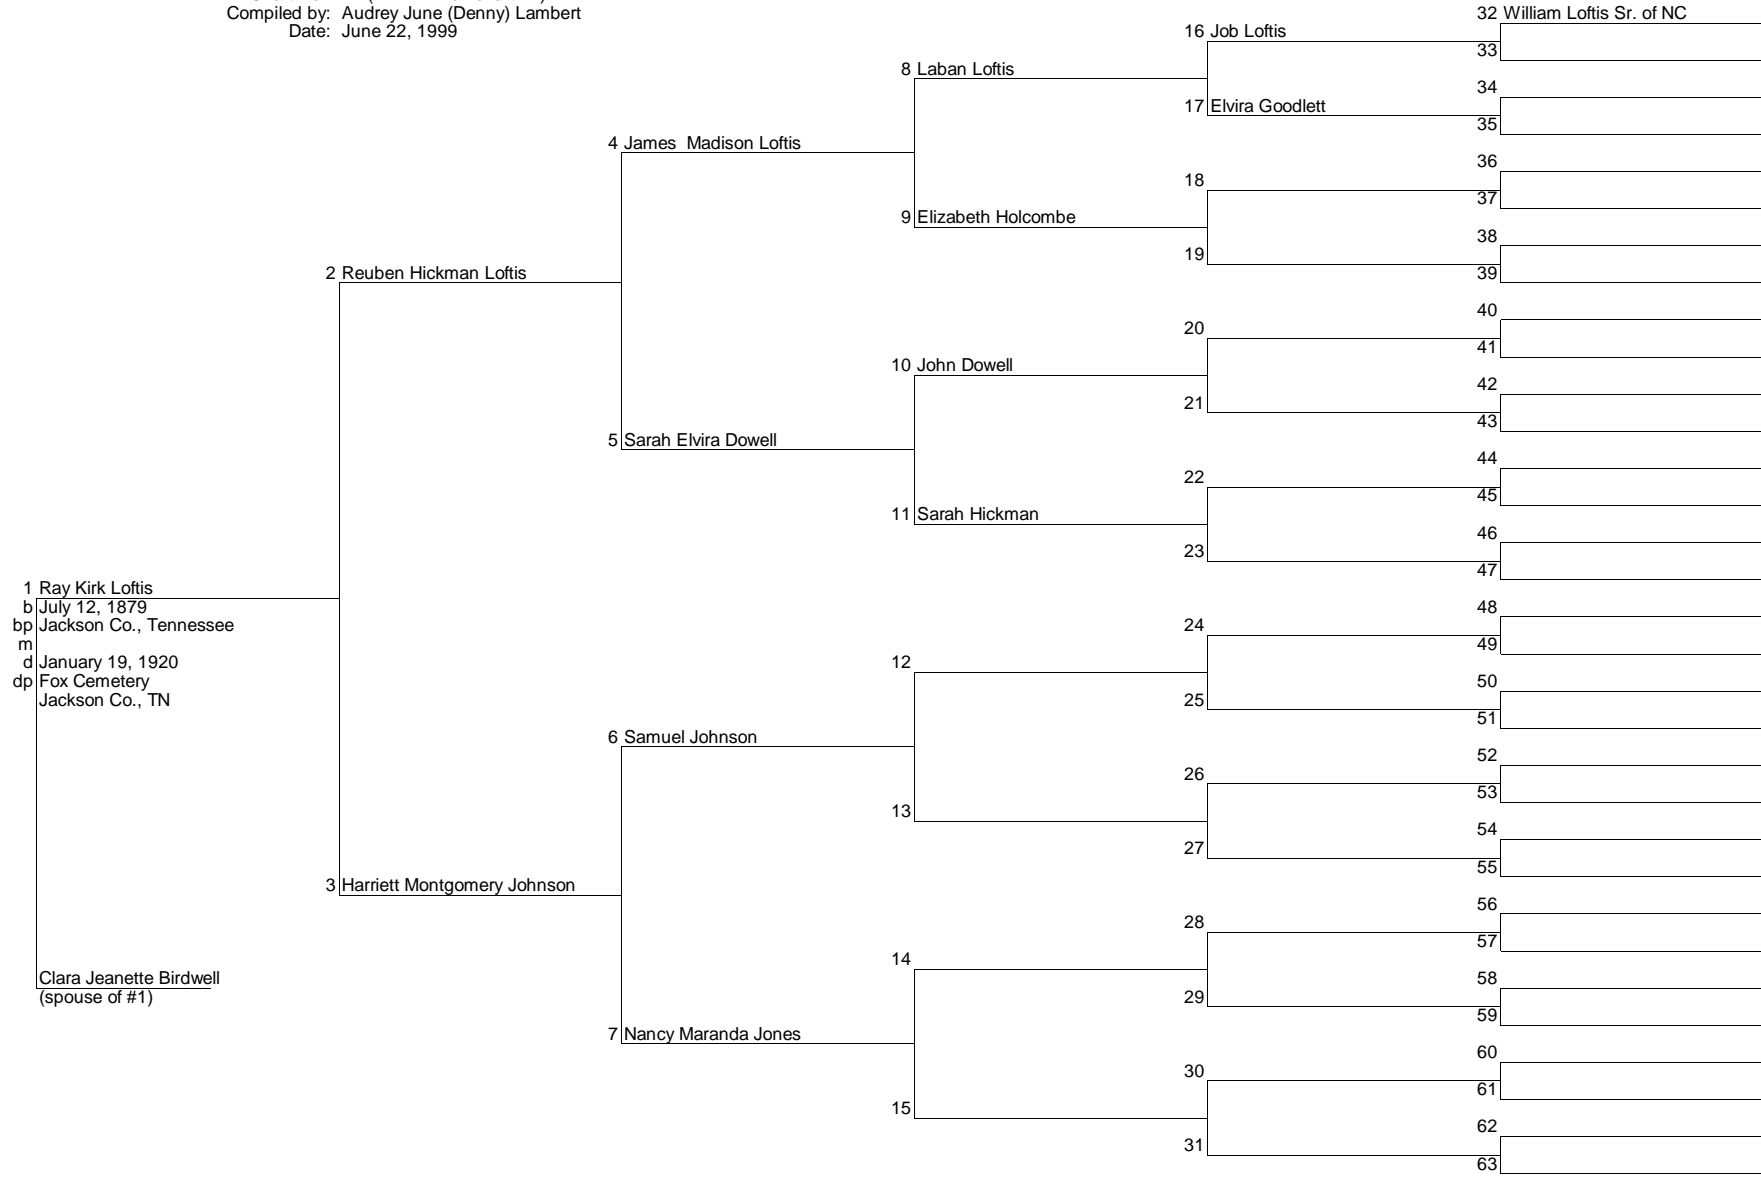

Family Tree

Ancestors of: Lewis Monroe Anderson
 Chart No.: 10 (#1 = #10 on chart #1)
 Compiled by: Audrey June (Denny) Lambert
 Date: April 27, 1999

Family Tree

Ancestors of: Matilda Isabelle Wallace
 Chart No.: 11 (#1 = #11 on chart #1)
 Compiled by: Audrey June (Denny) Lambert
 Date: April 27, 1999

Family Tree

Ancestors of: Ray Kirk Loftis
 Chart No.: 12 (#1 = #12 on chart #1)
 Compiled by: Audrey June (Denny) Lambert
 Date: June 22, 1999

Family Tree

Ancestors of: Matilda Isabelle Wallace
 Chart No.: 15 (#1 = #15 on chart #1)
 Compiled by: Audrey June (Denny) Lambert
 Date: January 28, 2013