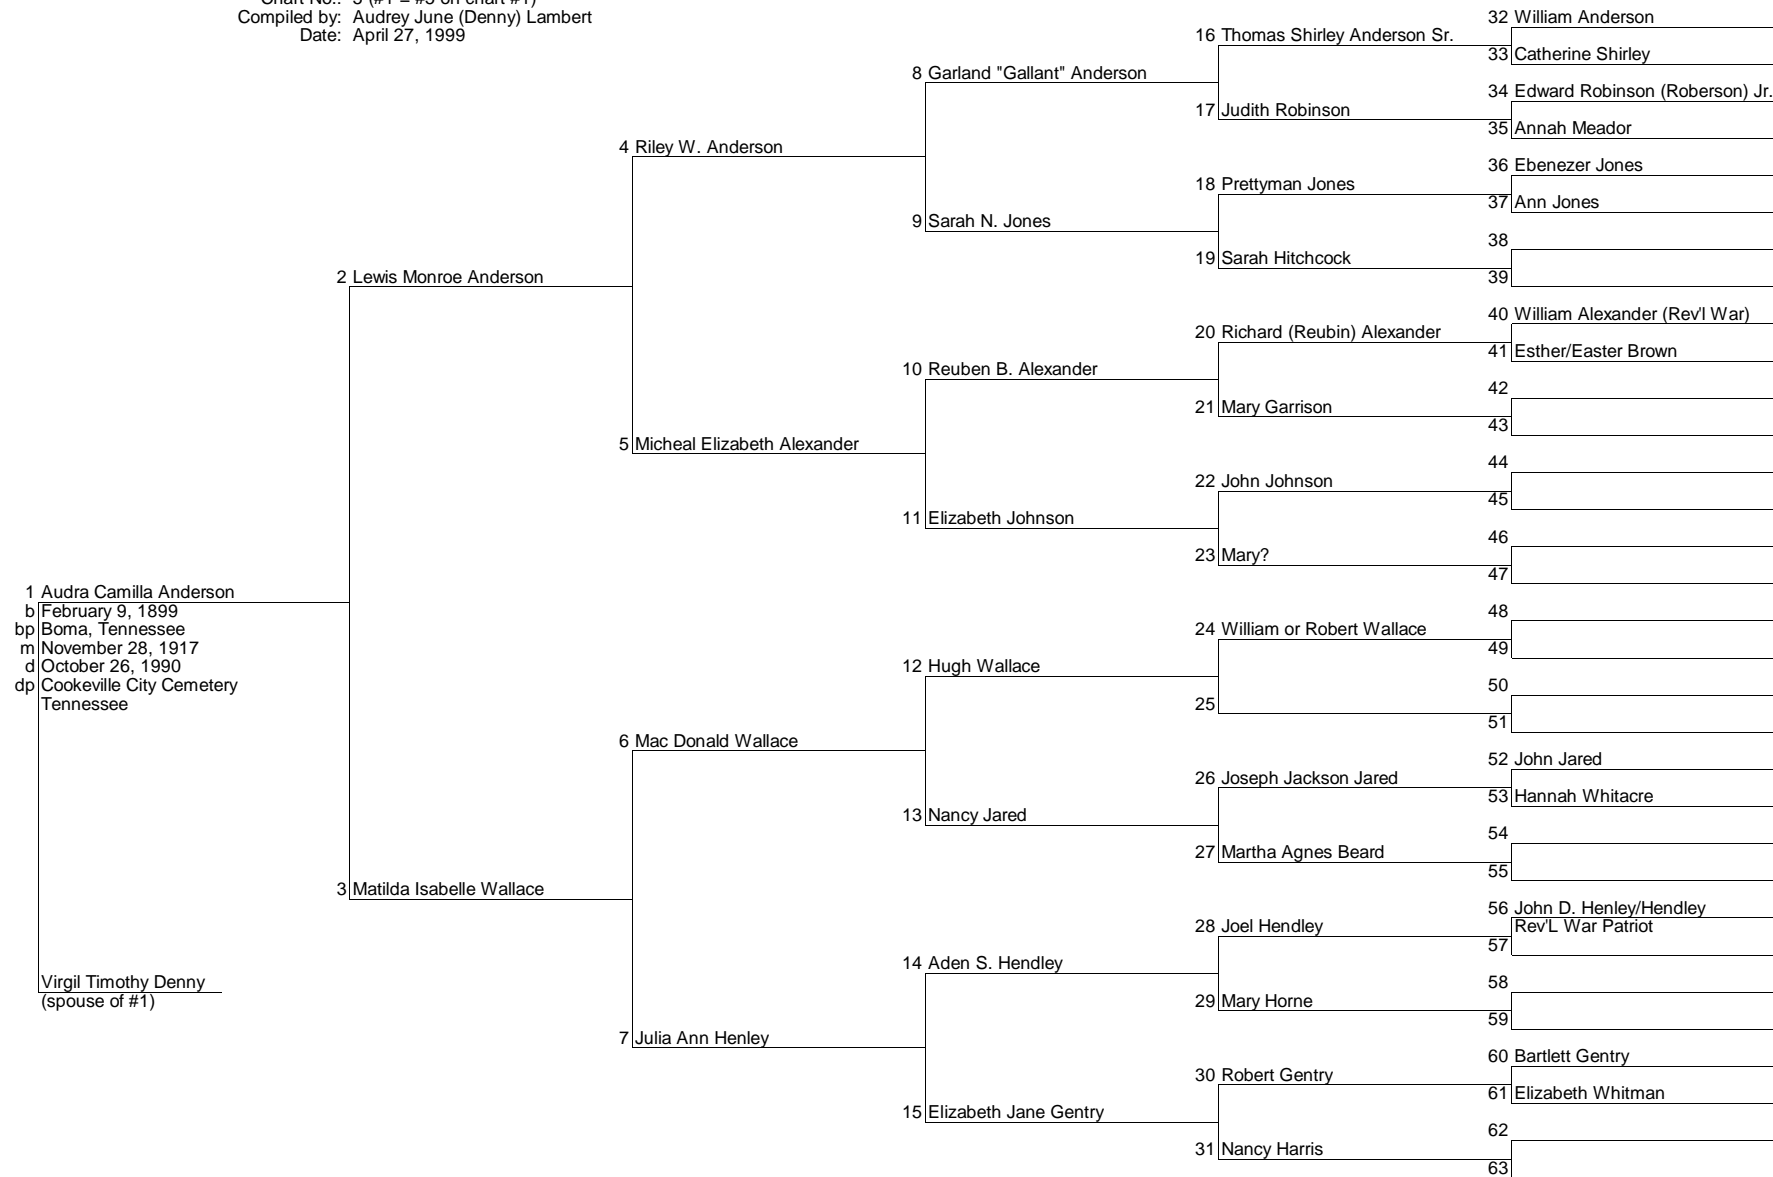

Ancestors of: Audra Camilla (Anderson) Denny
Chart No.: 5 (#1 = #5 on chart #1)
Compiled by: Audrey June (Denny) Lambert
Date: April 27, 1999

Family Tree