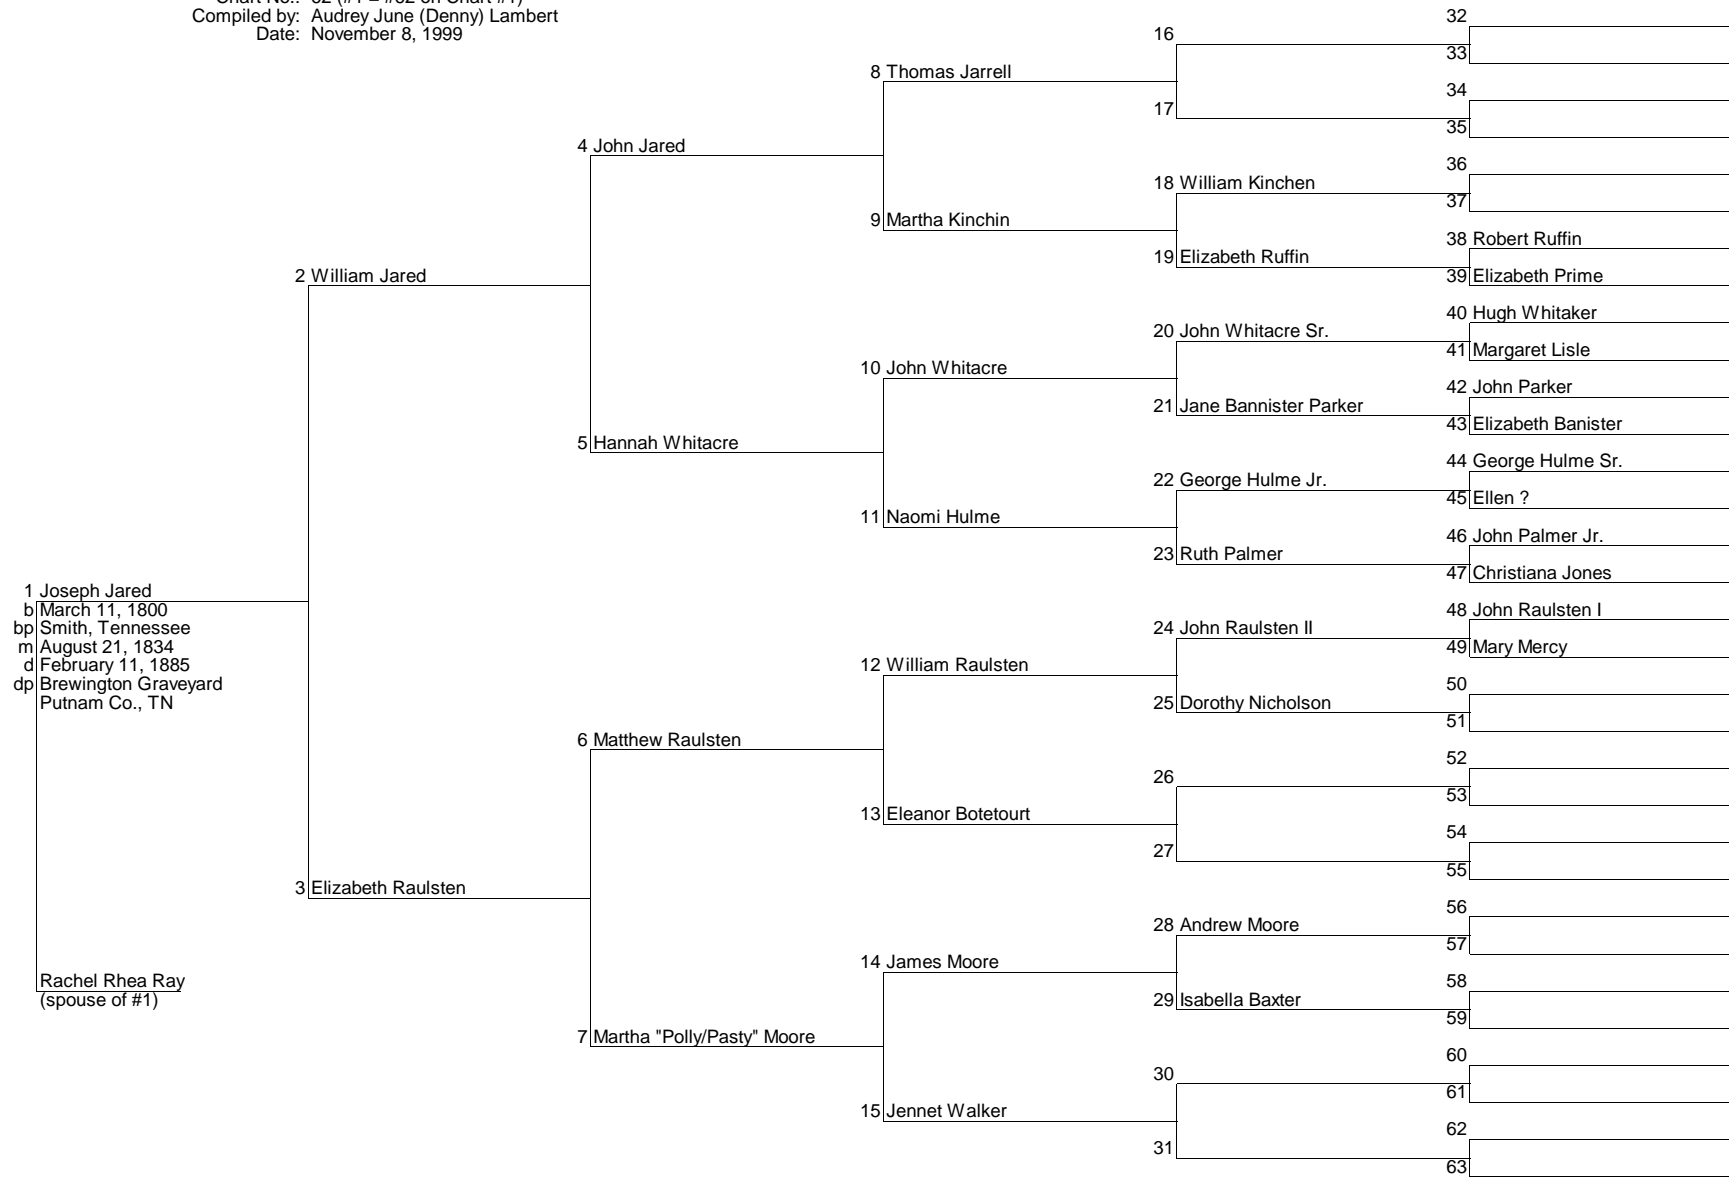

53

54 William Banaster

55 Elizabeth Banaster

56 William Hulme

57 Massiac

58

59

60 John Palmer Sr.

61 Mary Southy

62

63

Ancestors of: Elizabeth Gentry
 Chart No.: 47 (#1 = #47 on Chart #1)
 Compiled by: Audrey June (Denny) Lambert
 Date: November 1, 1999

Family Tree

Ancestors of: Robert Gentry
 Chart No.: 47-02 (#1=#2 on chart #47)
 Compiled by: Audrey June (Denny) Lambert
 Date: November 2, 1999

Family Tree

Ancestors of: Joseph Jared
 Chart No.: 62 (#1 = #62 on Chart #1)
 Compiled by: Audrey June (Denny) Lambert
 Date: November 8, 1999

Family Tree

Ancestors of: Rachel Rhea Ray
 Chart No.: 63 (#1 = #63 on Chart #1)
 Compiled by: Audrey June (Denny) Lambert
 Date: March 20, 2003