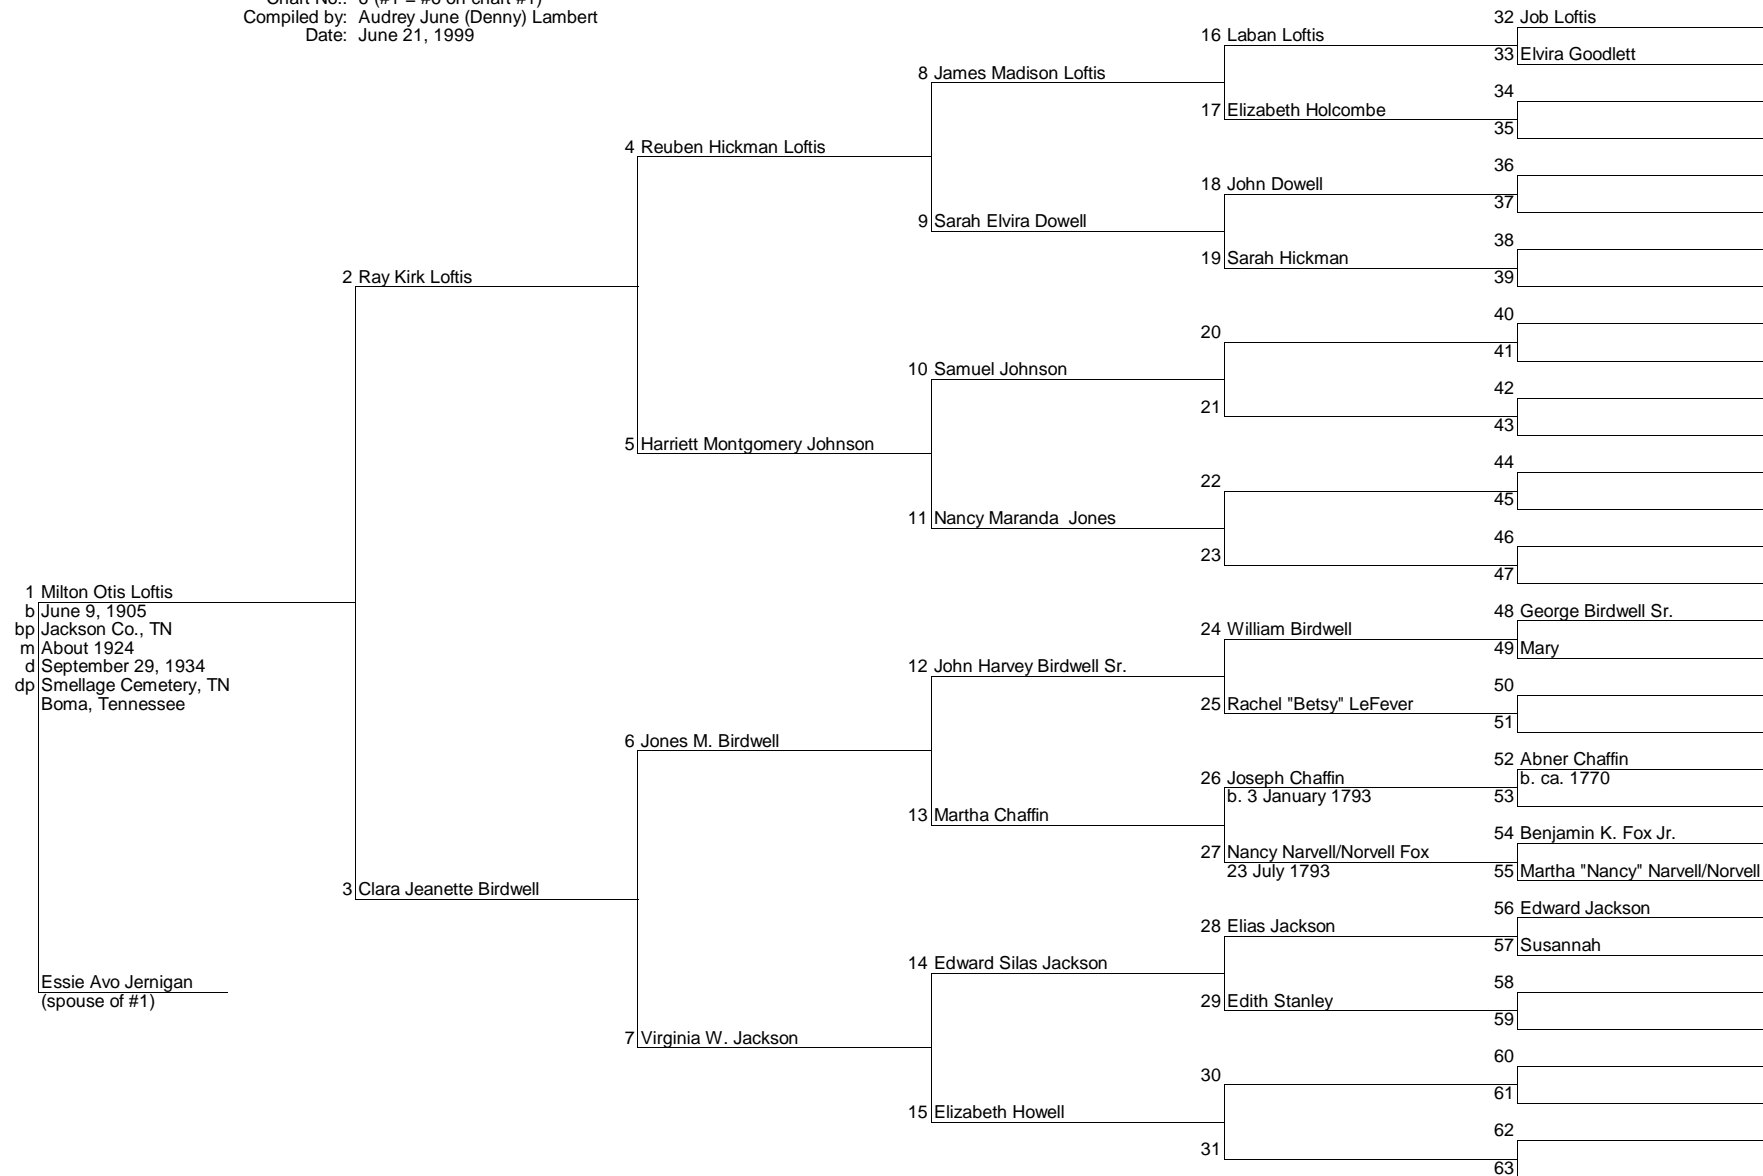

Ancestors of: Milton Otis Loftis
Chart No.: 6 (#1 = #6 on chart #1)
Compiled by: Audrey June (Denny) Lambert
Date: June 21, 1999

Family Tree