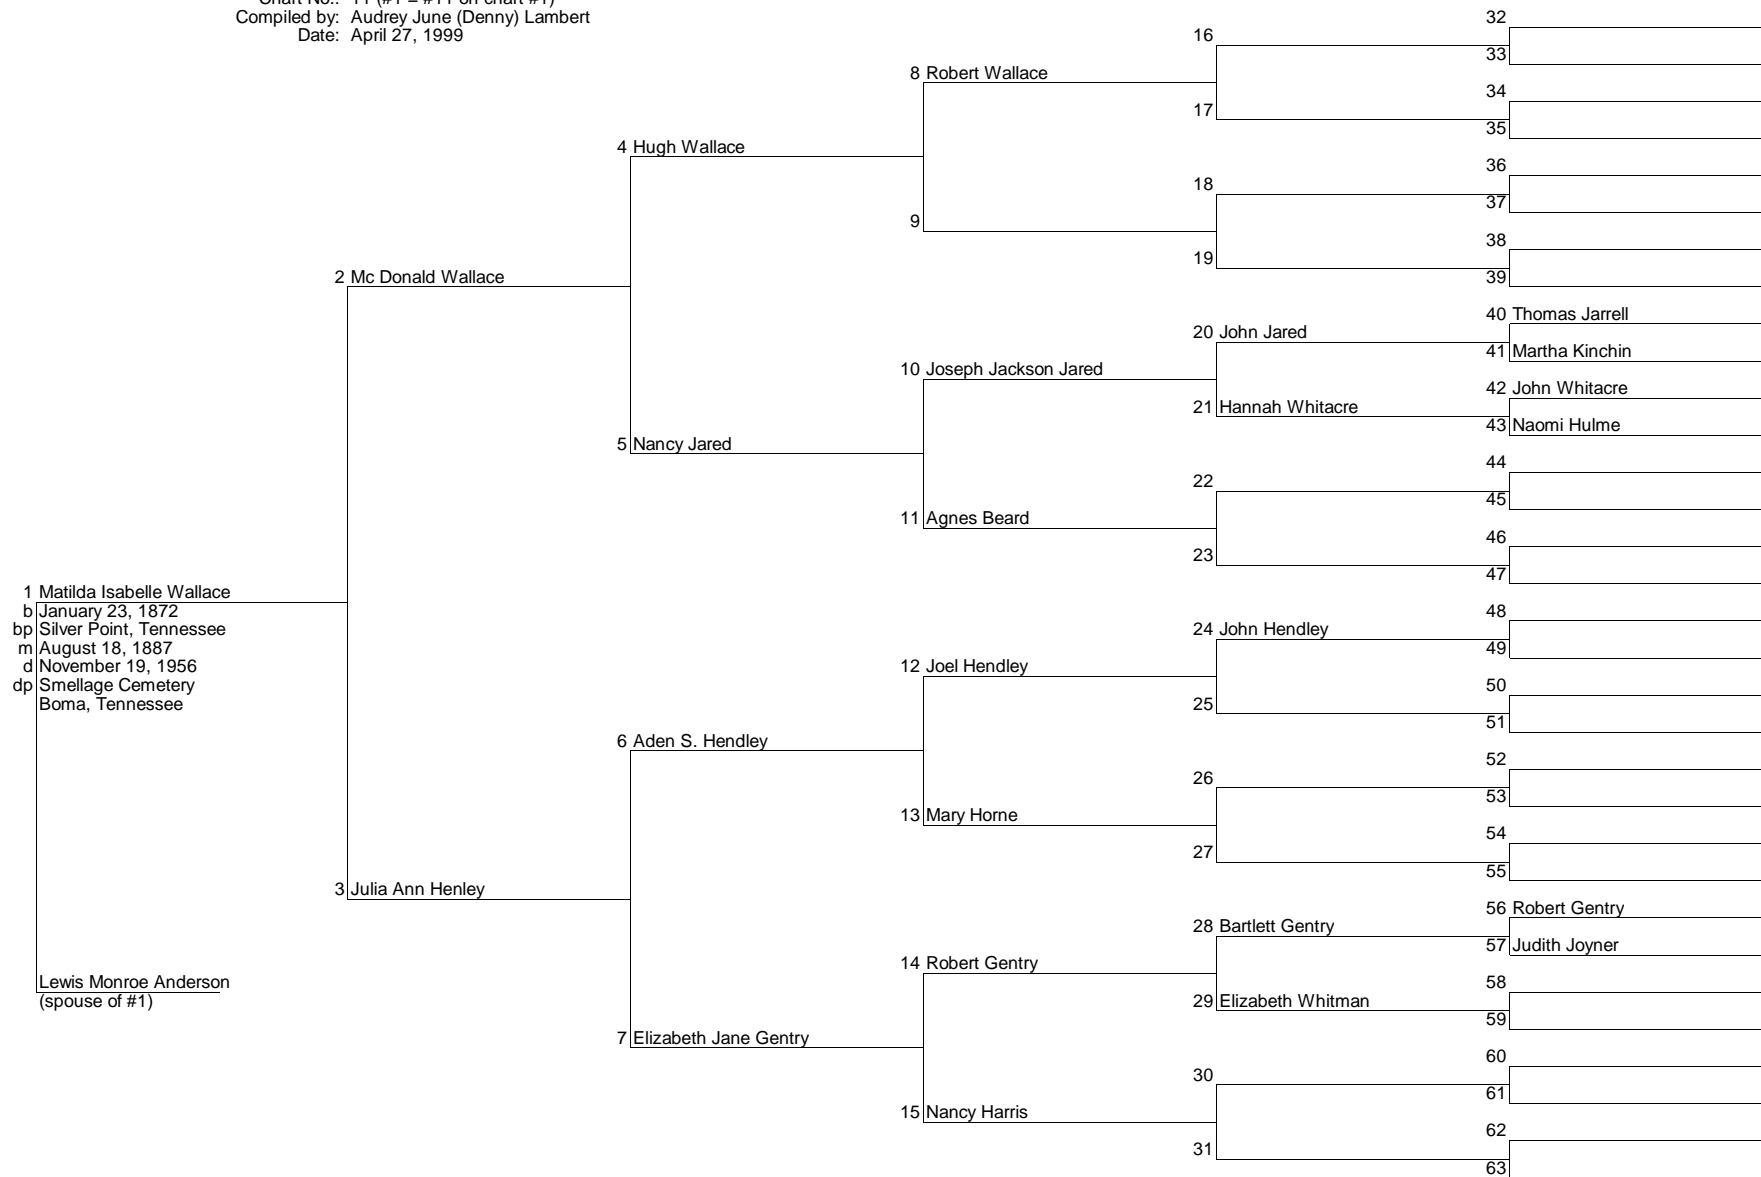

Family Tree

Ancestors of: Lewis Monroe Anderson
 Chart No.: 10 (#1 = #10 on chart #1)
 Compiled by: Audrey June (Denny) Lambert
 Date: April 27, 1999

Family Tree

Ancestors of: Matilda Isabelle Wallace
 Chart No.: 11 (#1 = #11 on chart #1)
 Compiled by: Audrey June (Denny) Lambert
 Date: April 27, 1999

Family Tree

Ancestors of: Ray Kirk Loftis
 Chart No.: 12 (#1 = #12 on chart #1)
 Compiled by: Audrey June (Denny) Lambert
 Date: June 22, 1999

Family Tree

Ancestors of: Matilda Isabelle Wallace
 Chart No.: 15 (#1 = #15 on chart #1)
 Compiled by: Audrey June (Denny) Lambert
 Date: January 28, 2013