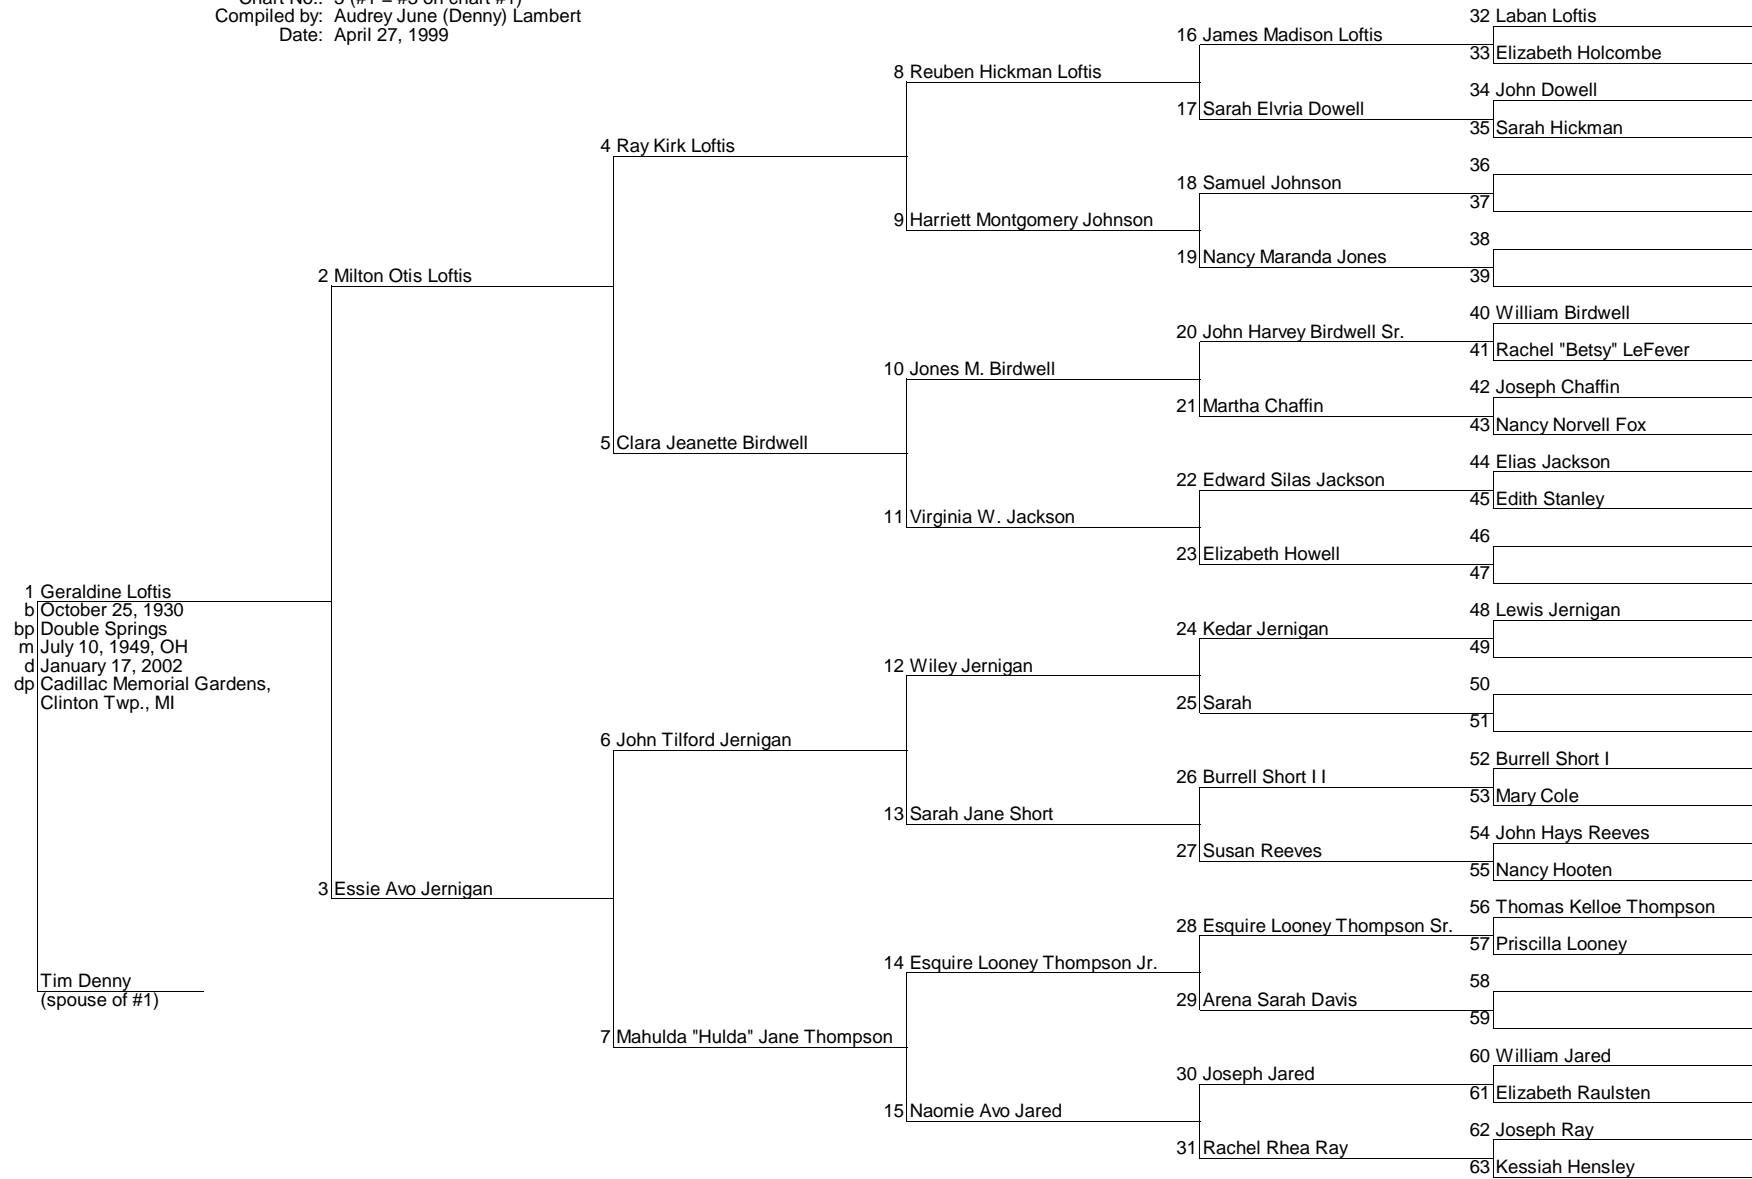

Ancestors of: Audrey June (Denny) Lambert
 Chart No.: 1
 Compiled by: Audrey June (Denny) Lambert
 Date: April 25, 1999

Family Tree

Ancestors of: Tim Denny
 Chart No.: 2 (#1 = #2 on chart #1)
 Compiled by: Audrey June (Denny) Lambert
 Date: April 25, 1999

Family Tree

1 Tim Denny
 b May 25, 1923
 bp Buffalo Valley, Tennessee
 m July 10, 1949
 d August 1, 2001
 dp Cadillac Memorial Gardens
 Clinton Twp., MI

Geraldine Loftis
 (spouse of #1)

Ancestors of: Geraldine Loftis
 Chart No.: 3 (#1 = #3 on chart #1)
 Compiled by: Audrey June (Denny) Lambert
 Date: April 27, 1999

Family Tree

Ancestors of: Virgil Timothy Denny
 Chart No.: 4 (#1 = #4 on chart #1)
 Compiled by: Audrey June (Denny) Lambert
 Date: April 25, 1999

Family Tree

Ancestors of: Audra Camilla (Anderson) Denny
 Chart No.: 5 (#1 = #5 on chart #1)
 Compiled by: Audrey June (Denny) Lambert
 Date: April 27, 1999

Family Tree

Ancestors of: Lewis Monroe Anderson
 Chart No.: 10 (#1 = #10 on chart #1)
 Compiled by: Audrey June (Denny) Lambert
 Date: April 27, 1999

Family Tree

Ancestors of: Matilda Isabelle Wallace
 Chart No.: 11 (#1 = #11 on chart #1)
 Compiled by: Audrey June (Denny) Lambert
 Date: April 27, 1999