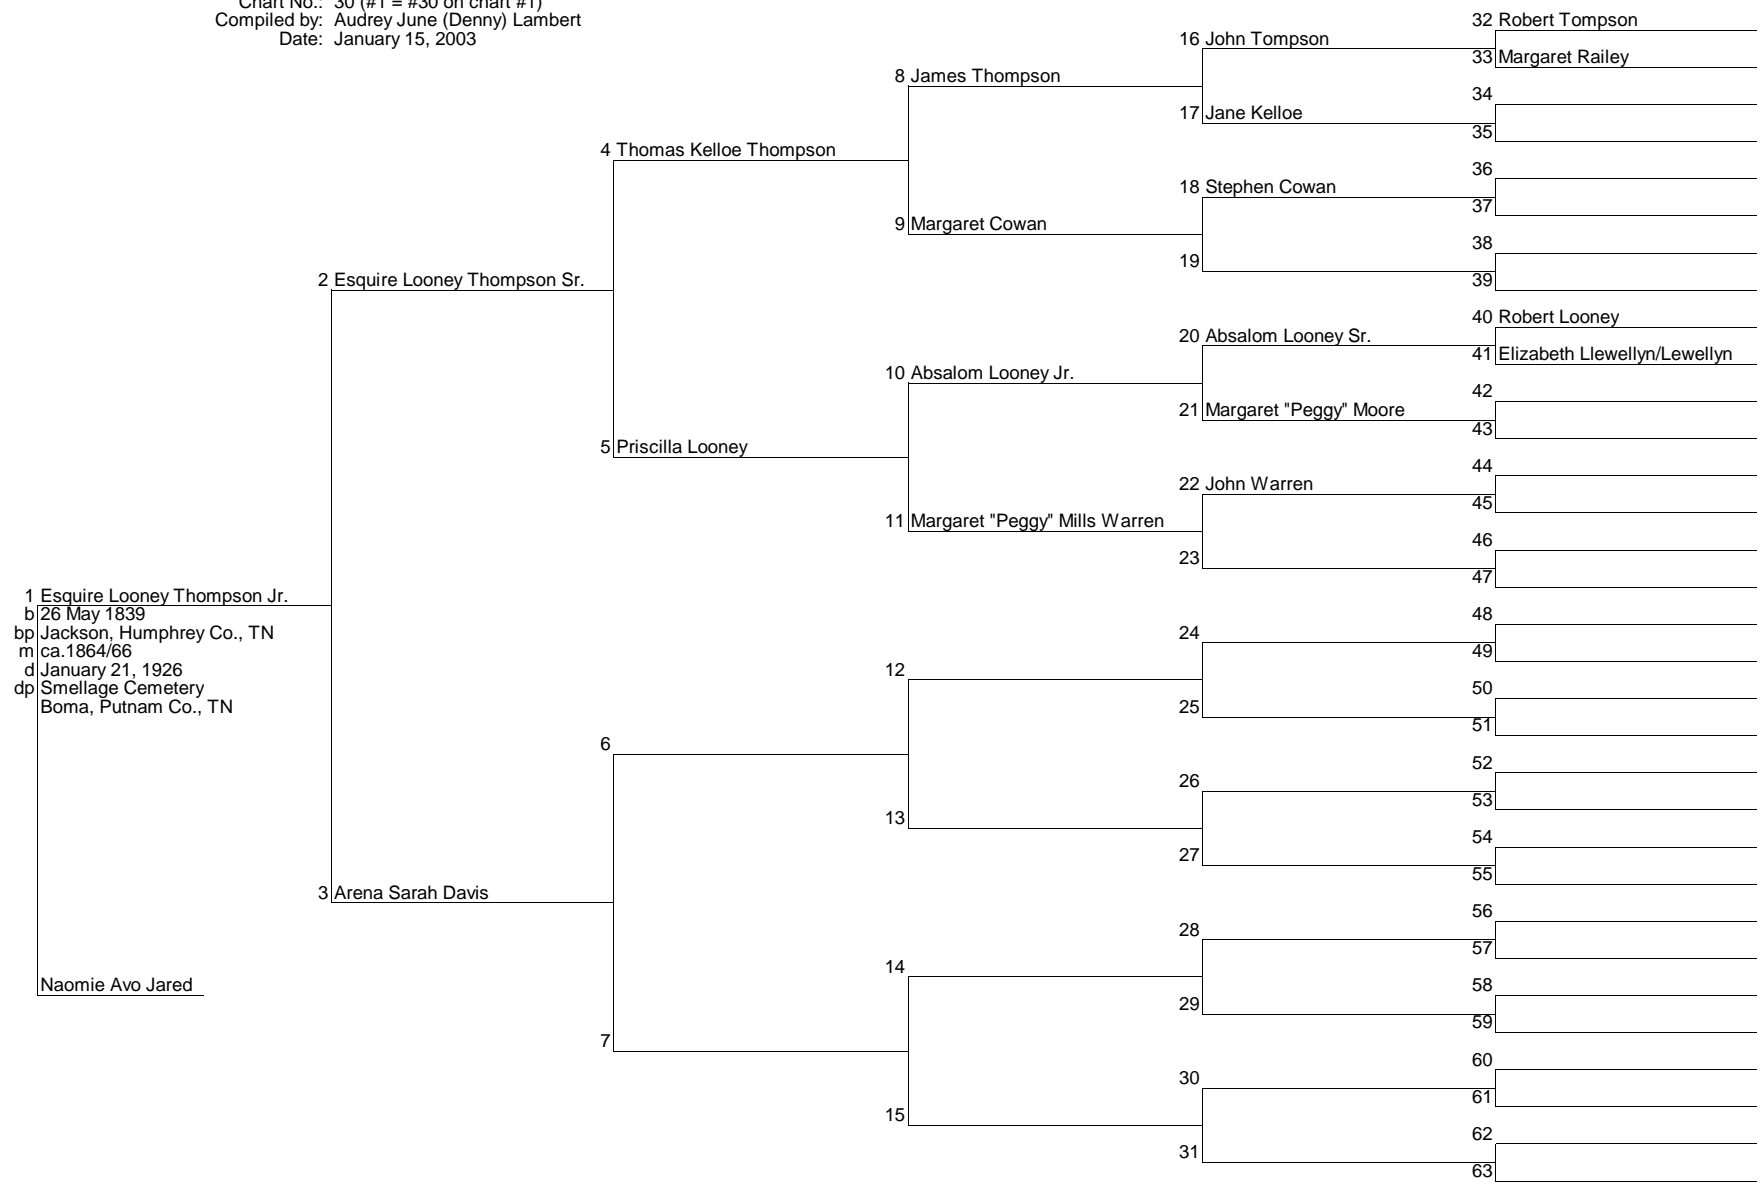

Family Tree

Ancestors of: Lewis Monroe Anderson
 Chart No.: 10 (#1 = #10 on chart #1)
 Compiled by: Audrey June (Denny) Lambert
 Date: April 27, 1999

Family Tree

Ancestors of: Matilda Isabelle Wallace
 Chart No.: 11 (#1 = #11 on chart #1)
 Compiled by: Audrey June (Denny) Lambert
 Date: April 27, 1999

Family Tree

Ancestors of: Ray Kirk Loftis
 Chart No.: 12 (#1 = #12 on chart #1)
 Compiled by: Audrey June (Denny) Lambert
 Date: June 22, 1999

Family Tree

Ancestors of: Matilda Isabelle Wallace
 Chart No.: 15 (#1 = #15 on chart #1)
 Compiled by: Audrey June (Denny) Lambert
 Date: January 28, 2013

Family Tree

Ancestors of: Esquire Looney Thompson Jr.
 Chart No.: 30 (#1 = #30 on chart #1)
 Compiled by: Audrey June (Denny) Lambert
 Date: January 15, 2003

Family Tree

Ancestors of: Garland "Gallant" Anderson
 Chart No.: 40 (#1 = #40 on chart #1)
 Compiled by: Audrey June (Denny) Lambert
 Date: July 2, 1999