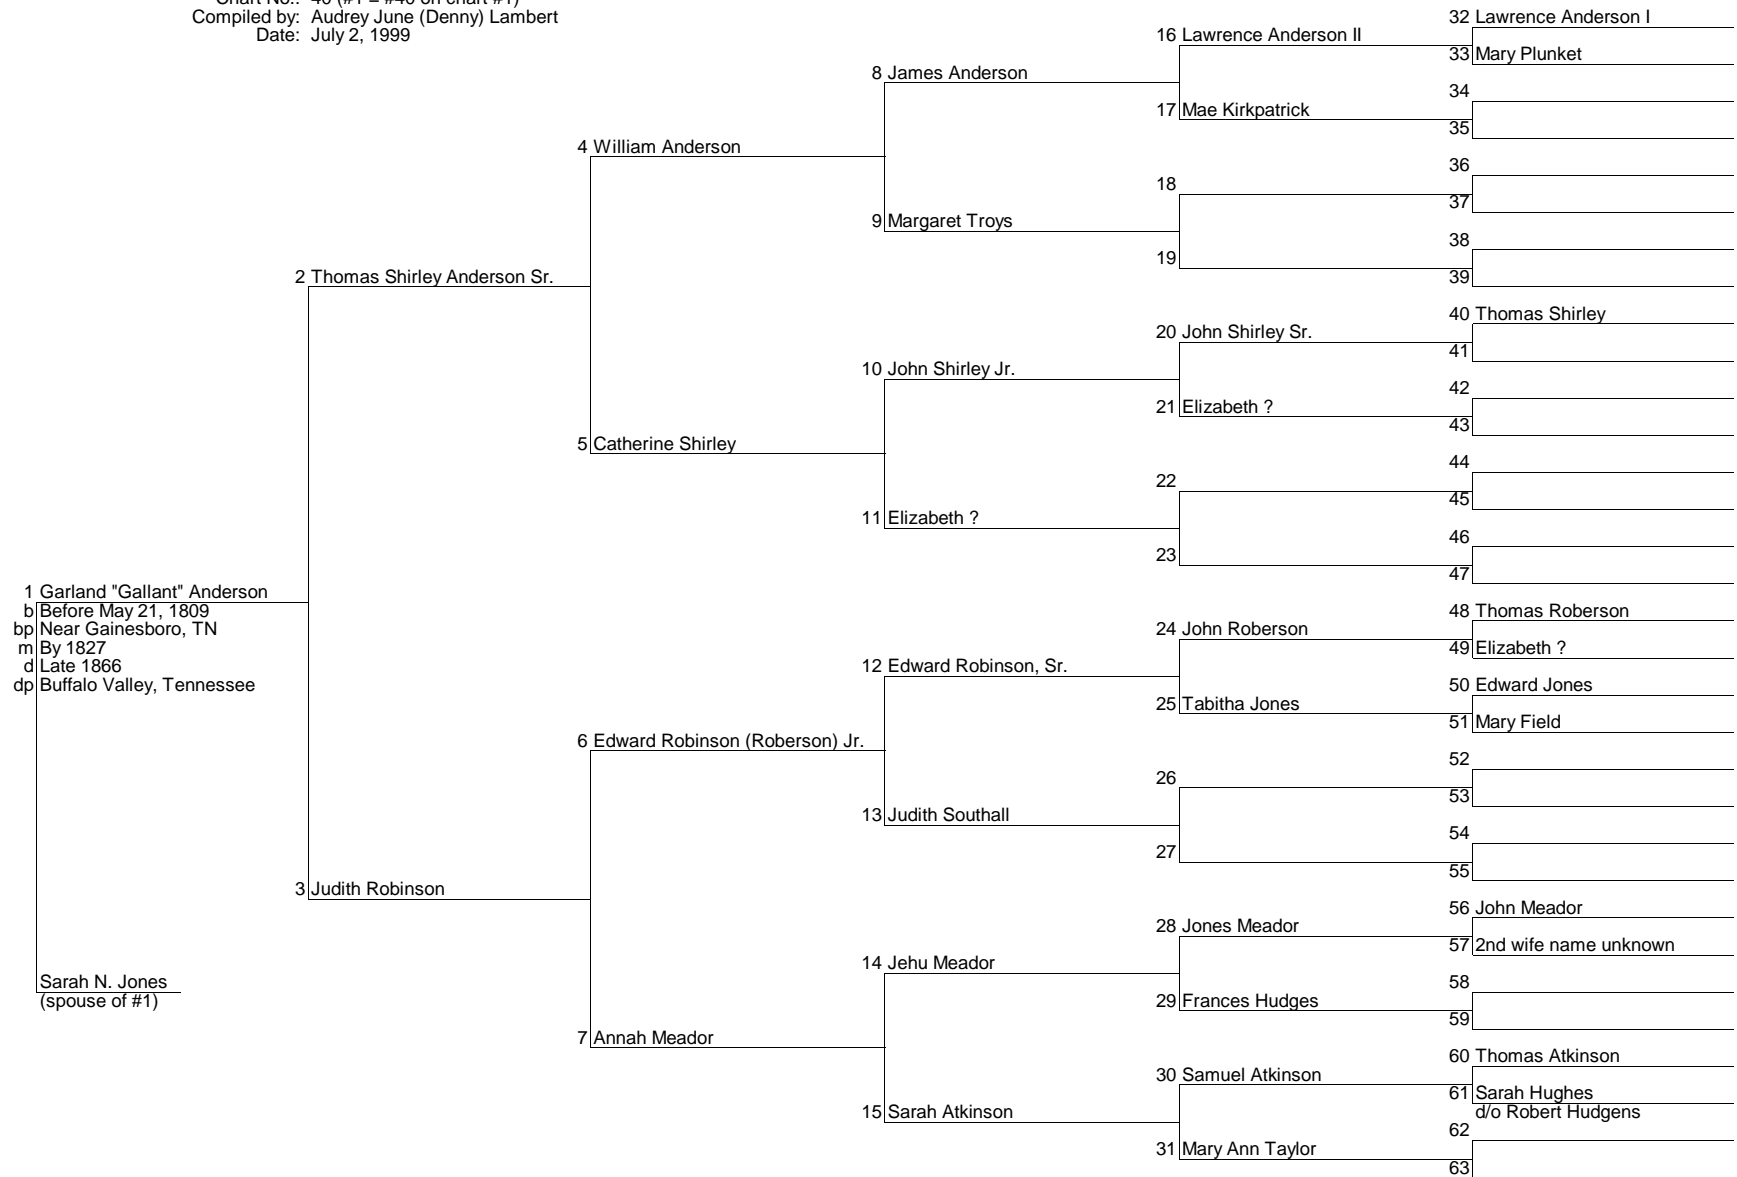

Family Tree

Ancestors of: Lewis Monroe Anderson
 Chart No.: 10 (#1 = #10 on chart #1)
 Compiled by: Audrey June (Denny) Lambert
 Date: April 27, 1999

Family Tree

Ancestors of: Matilda Isabelle Wallace
 Chart No.: 11 (#1 = #11 on chart #1)
 Compiled by: Audrey June (Denny) Lambert
 Date: April 27, 1999

Family Tree

Ancestors of: Ray Kirk Loftis
 Chart No.: 12 (#1 = #12 on chart #1)
 Compiled by: Audrey June (Denny) Lambert
 Date: June 22, 1999

Family Tree

Ancestors of: Matilda Isabelle Wallace
 Chart No.: 15 (#1 = #15 on chart #1)
 Compiled by: Audrey June (Denny) Lambert
 Date: January 28, 2013

Family Tree

Ancestors of: Esquire Looney Thompson Jr.
 Chart No.: 30 (#1 = #30 on chart #1)
 Compiled by: Audrey June (Denny) Lambert
 Date: January 15, 2003

Family Tree

Ancestors of: Garland "Gallant" Anderson
 Chart No.: 40 (#1 = #40 on chart #1)
 Compiled by: Audrey June (Denny) Lambert
 Date: July 2, 1999

Family Tree

Ancestors of: Sarah Jones
 Chart No.: 41 (#1=#41 on chart #1)
 Compiled by: Audrey June (Denny) Lambert
 Date: November 19, 1999

Family Tree

Ancestors of: John Prettyman
 Chart No.: 41-36 (#1=#36 on chart #41)
 Compiled by: Audrey June (Denny) Lambert
 Date: November 19, 1999