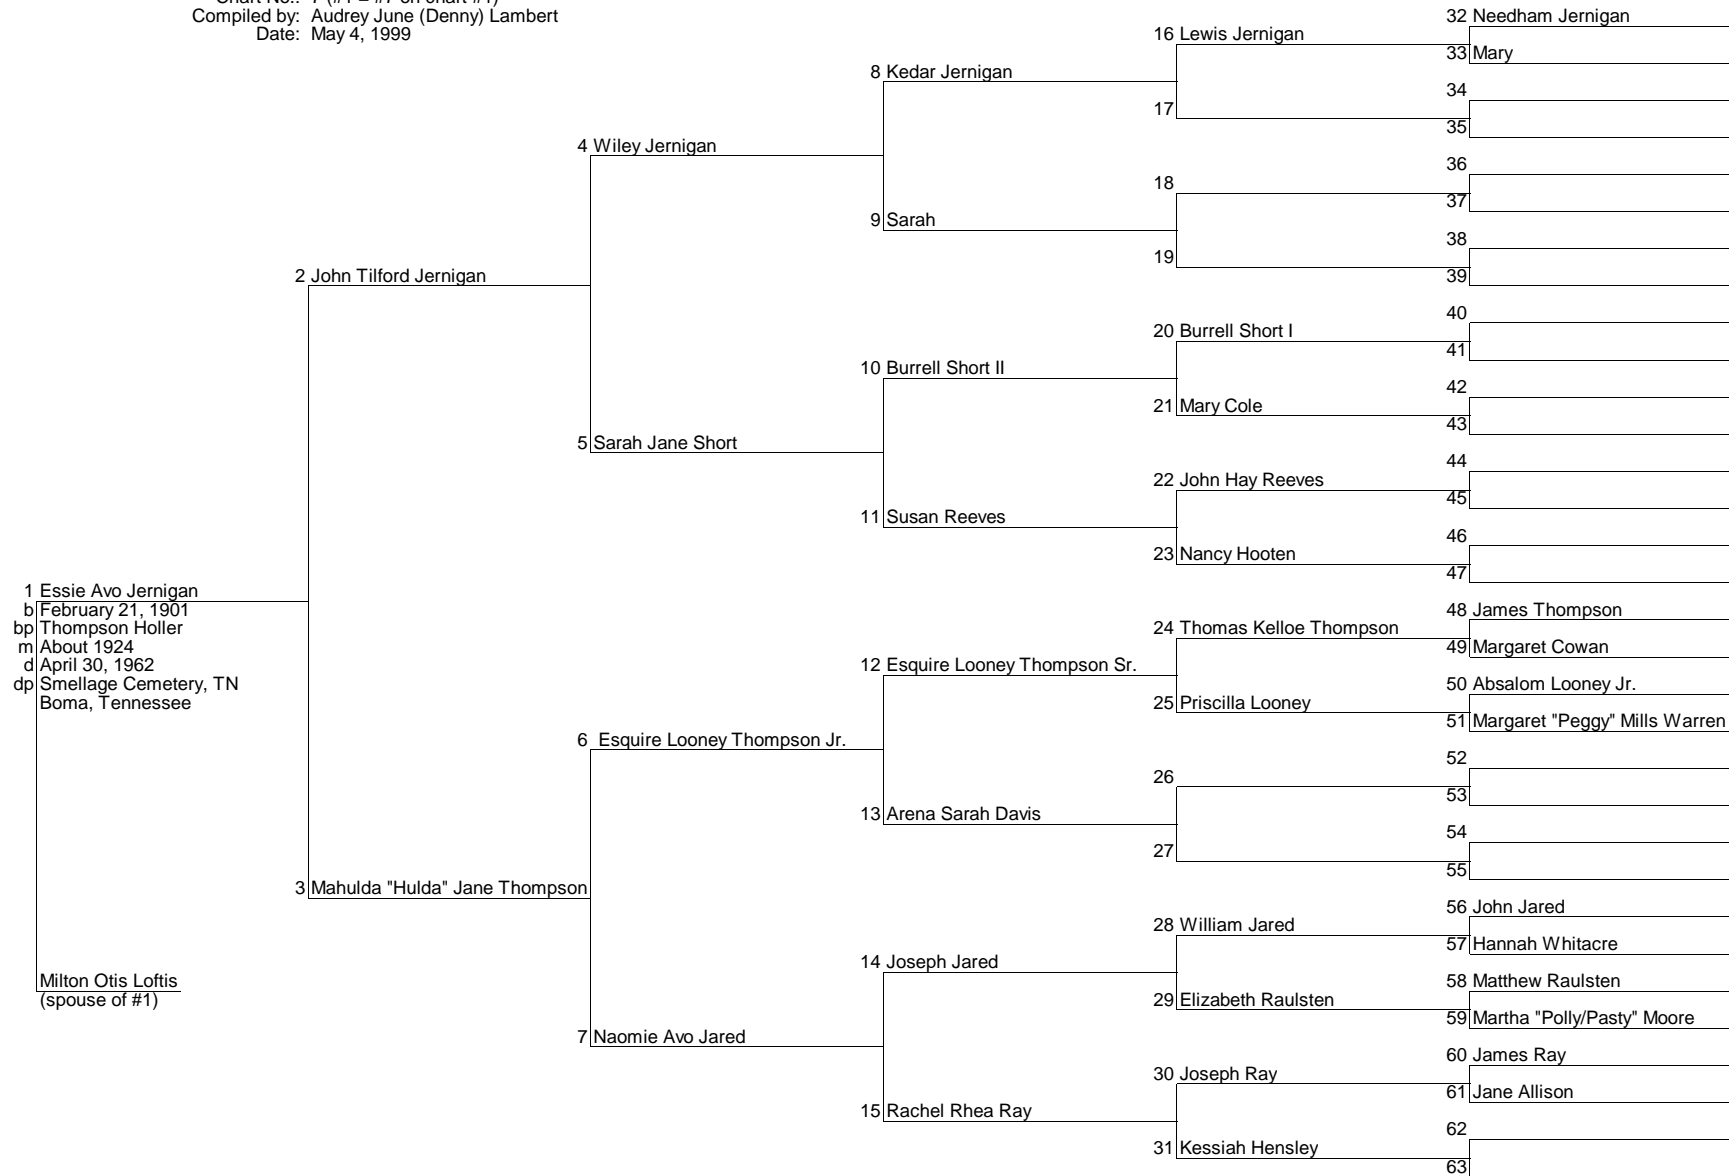

Family Tree

Ancestors of: Virgil Timothy Denny
 Chart No.: 4 (#1 = #4 on chart #1)
 Compiled by: Audrey June (Denny) Lambert
 Date: April 25, 1999

Family Tree

Ancestors of: Audra Camilla (Anderson) Denny
 Chart No.: 5 (#1 = #5 on chart #1)
 Compiled by: Audrey June (Denny) Lambert
 Date: April 27, 1999

Family Tree

Ancestors of: Milton Otis Loftis
 Chart No.: 6 (#1 = #6 on chart #1)
 Compiled by: Audrey June (Denny) Lambert
 Date: June 21, 1999

Family Tree

Ancestors of: Essie Avo Jernigan
 Chart No.: 7 (#1 = #7 on chart #1)
 Compiled by: Audrey June (Denny) Lambert
 Date: May 4, 1999

Family Tree

Ancestors of: Lewis Monroe Anderson
 Chart No.: 10 (#1 = #10 on chart #1)
 Compiled by: Audrey June (Denny) Lambert
 Date: April 27, 1999

Family Tree

Ancestors of: Matilda Isabelle Wallace
 Chart No.: 11 (#1 = #11 on chart #1)
 Compiled by: Audrey June (Denny) Lambert
 Date: April 27, 1999

Family Tree

Ancestors of: Ray Kirk Loftis
 Chart No.: 12 (#1 = #12 on chart #1)
 Compiled by: Audrey June (Denny) Lambert
 Date: June 22, 1999

Family Tree

Ancestors of: Matilda Isabelle Wallace
 Chart No.: 15 (#1 = #15 on chart #1)
 Compiled by: Audrey June (Denny) Lambert
 Date: January 28, 2013