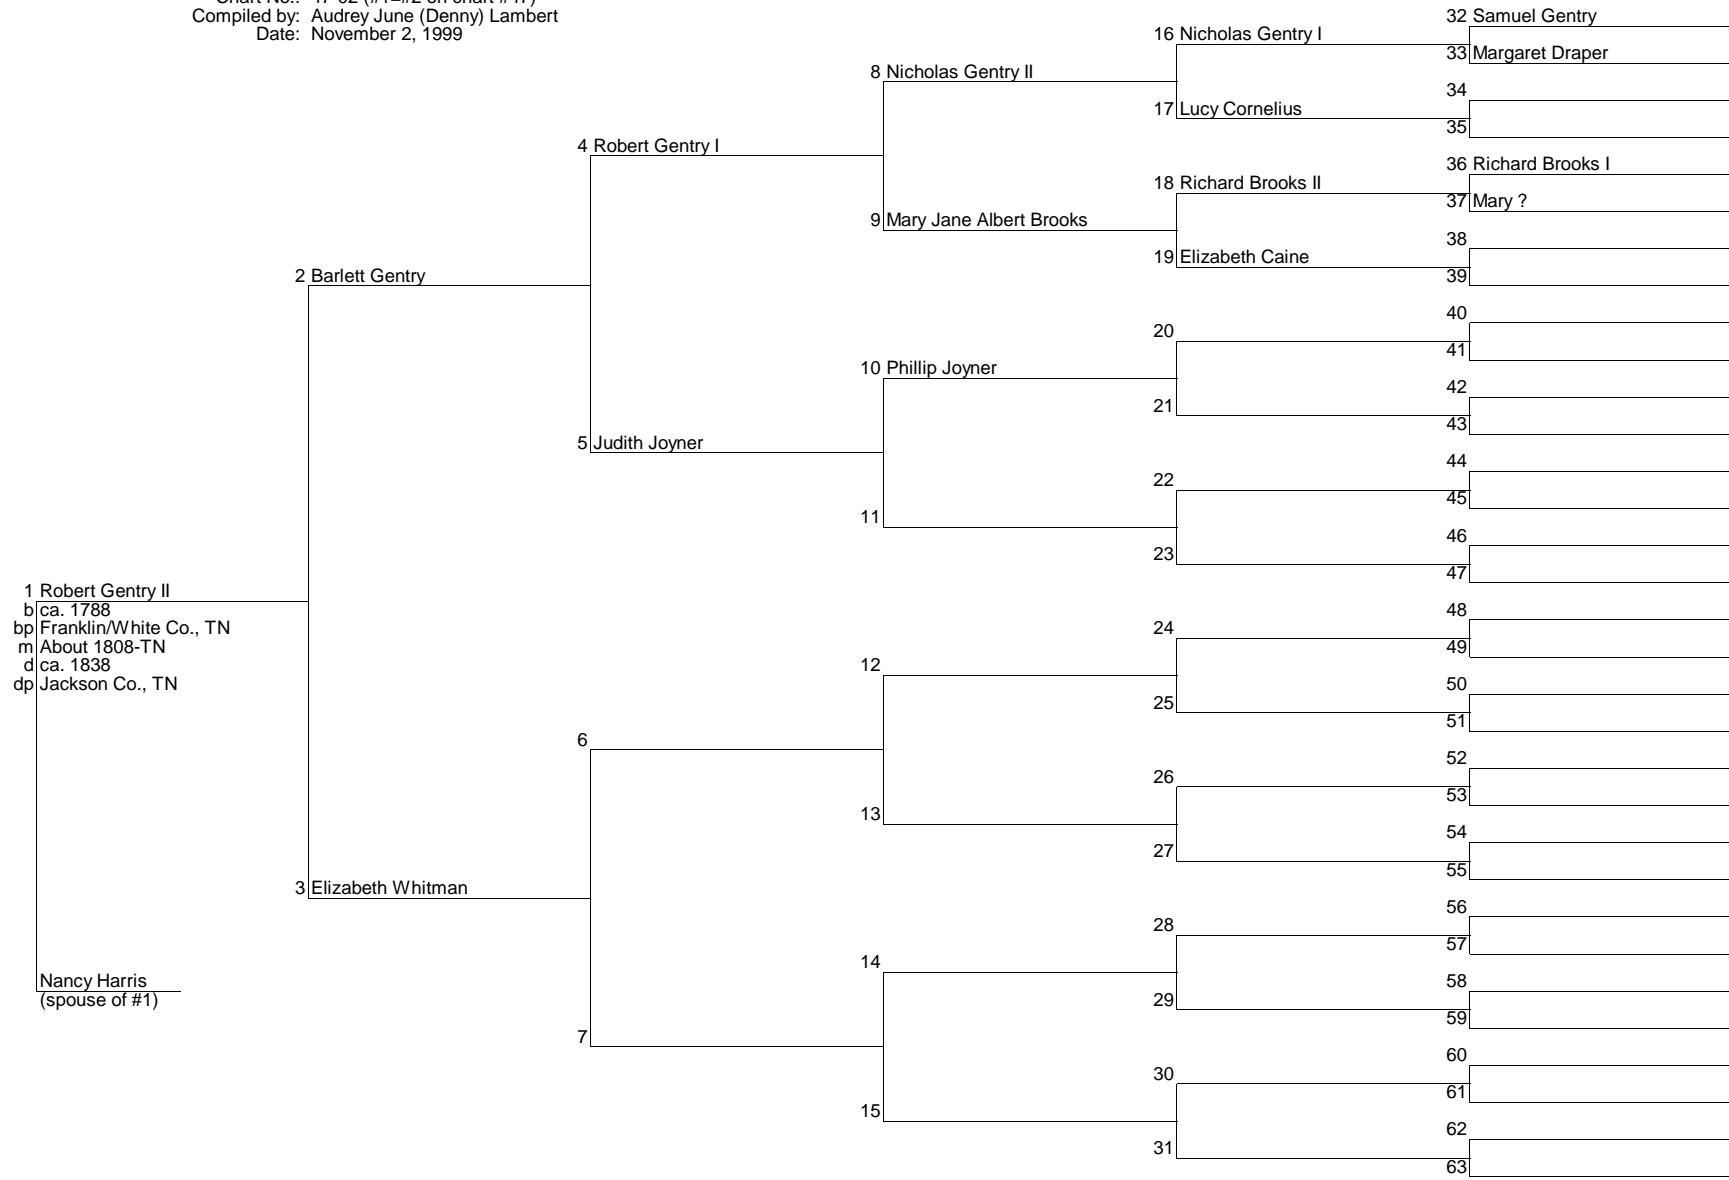

53

54 William Banaster

55 Elizabeth Banaster

56 William Hulme

57 Massiac

58

59

60 John Palmer Sr.

61 Mary Southy

62

63

Ancestors of: Elizabeth Gentry
 Chart No.: 47 (#1 = #47 on Chart #1)
 Compiled by: Audrey June (Denny) Lambert
 Date: November 1, 1999

Family Tree

Ancestors of: Robert Gentry
 Chart No.: 47-02 (#1=#2 on chart #47)
 Compiled by: Audrey June (Denny) Lambert
 Date: November 2, 1999

Family Tree

Ancestors of: Joseph Jared
 Chart No.: 62 (#1 = #62 on Chart #1)
 Compiled by: Audrey June (Denny) Lambert
 Date: November 8, 1999

Family Tree

Ancestors of: Rachel Rhea Ray
 Chart No.: 63 (#1 = #63 on Chart #1)
 Compiled by: Audrey June (Denny) Lambert
 Date: March 20, 2003