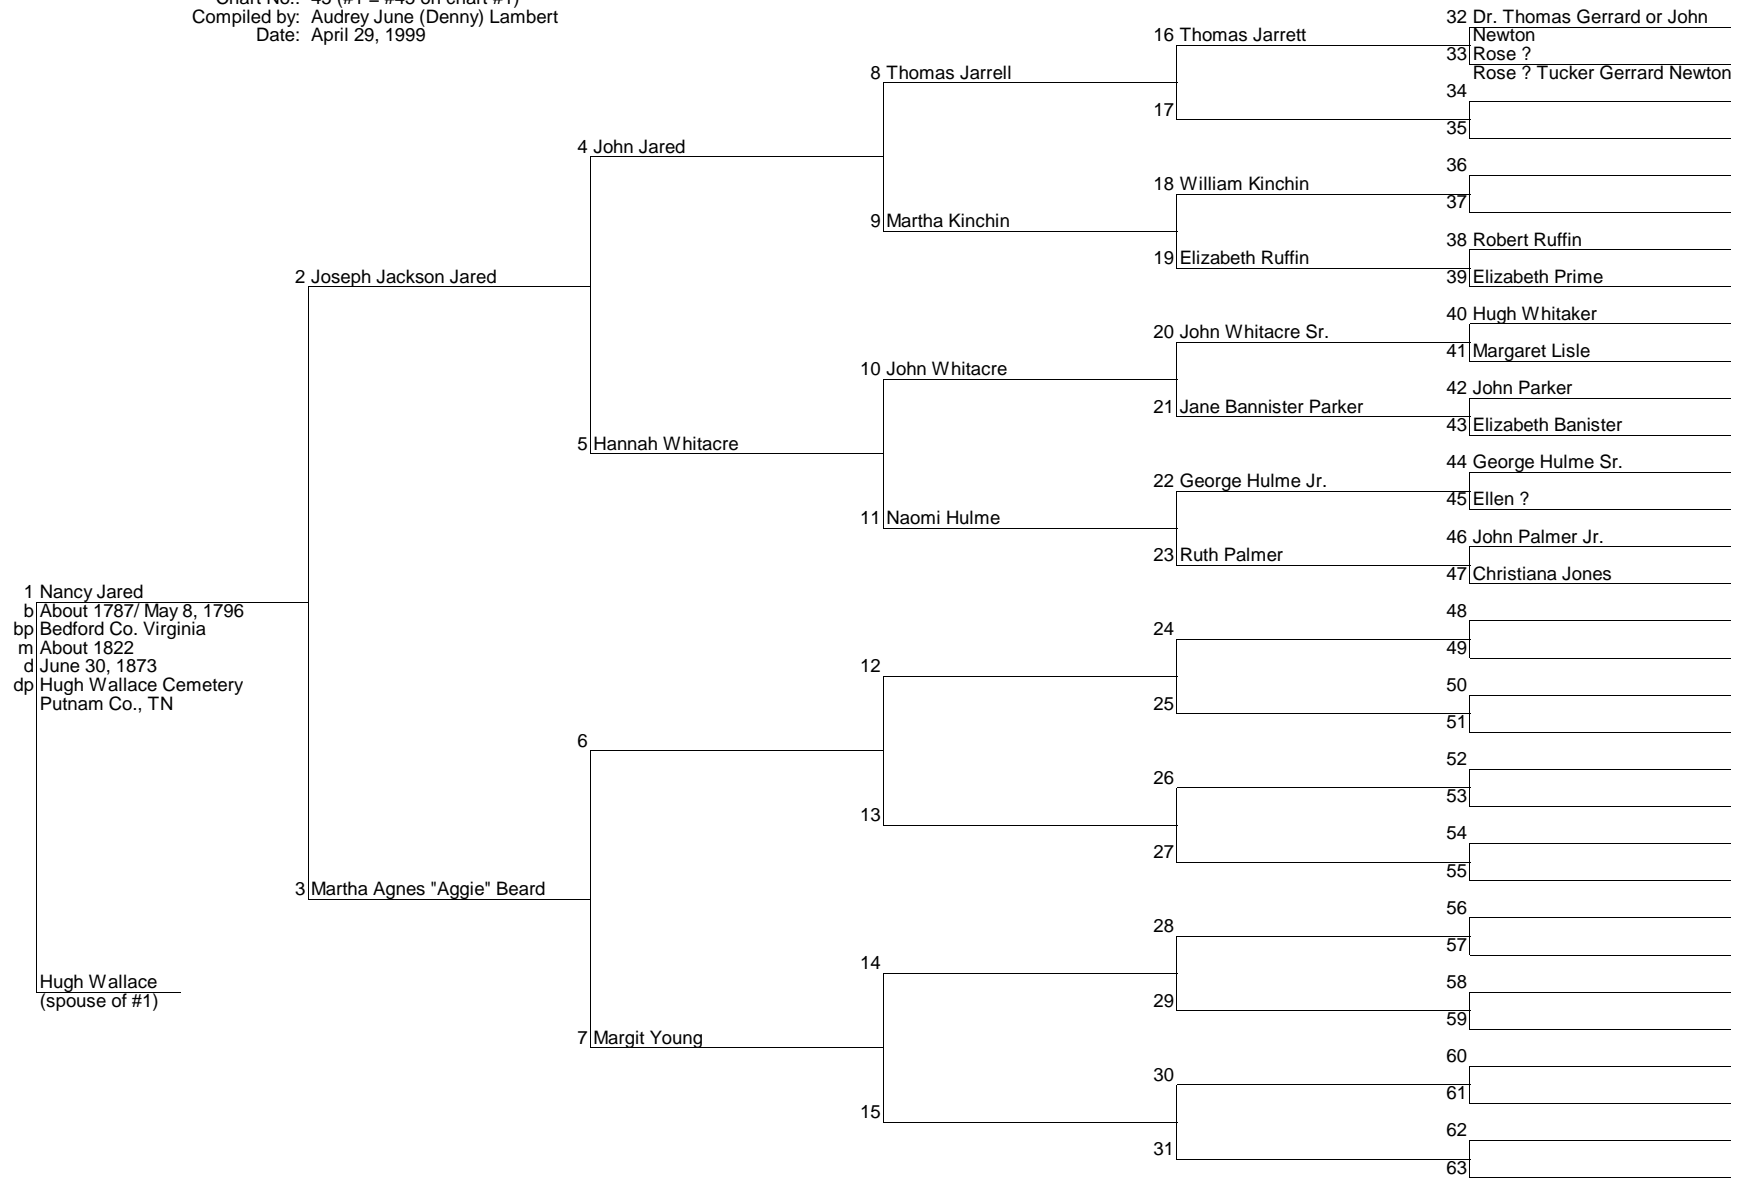

Family Tree

Ancestors of: Esquire Looney Thompson Jr.
 Chart No.: 30 (#1 = #30 on chart #1)
 Compiled by: Audrey June (Denny) Lambert
 Date: January 15, 2003

Family Tree

Ancestors of: Garland "Gallant" Anderson
 Chart No.: 40 (#1 = #40 on chart #1)
 Compiled by: Audrey June (Denny) Lambert
 Date: July 2, 1999

Family Tree

Ancestors of: Sarah Jones
 Chart No.: 41 (#1=#41 on chart #1)
 Compiled by: Audrey June (Denny) Lambert
 Date: November 19, 1999

Family Tree

Ancestors of: John Prettyman
 Chart No.: 41-36 (#1=#36 on chart #41)
 Compiled by: Audrey June (Denny) Lambert
 Date: November 19, 1999

Family Tree

Ancestors of: Nancy Jared
 Chart No.: 45 (#1 = #45 on chart #1)
 Compiled by: Audrey June (Denny) Lambert
 Date: April 29, 1999

Family Tree

Ancestors of: Joseph Jared
 Chart No.: 45-02 (#1 = #2 on chart #45)
 Compiled by: Audrey June (Denny) Lambert
 Date: April 29, 1999