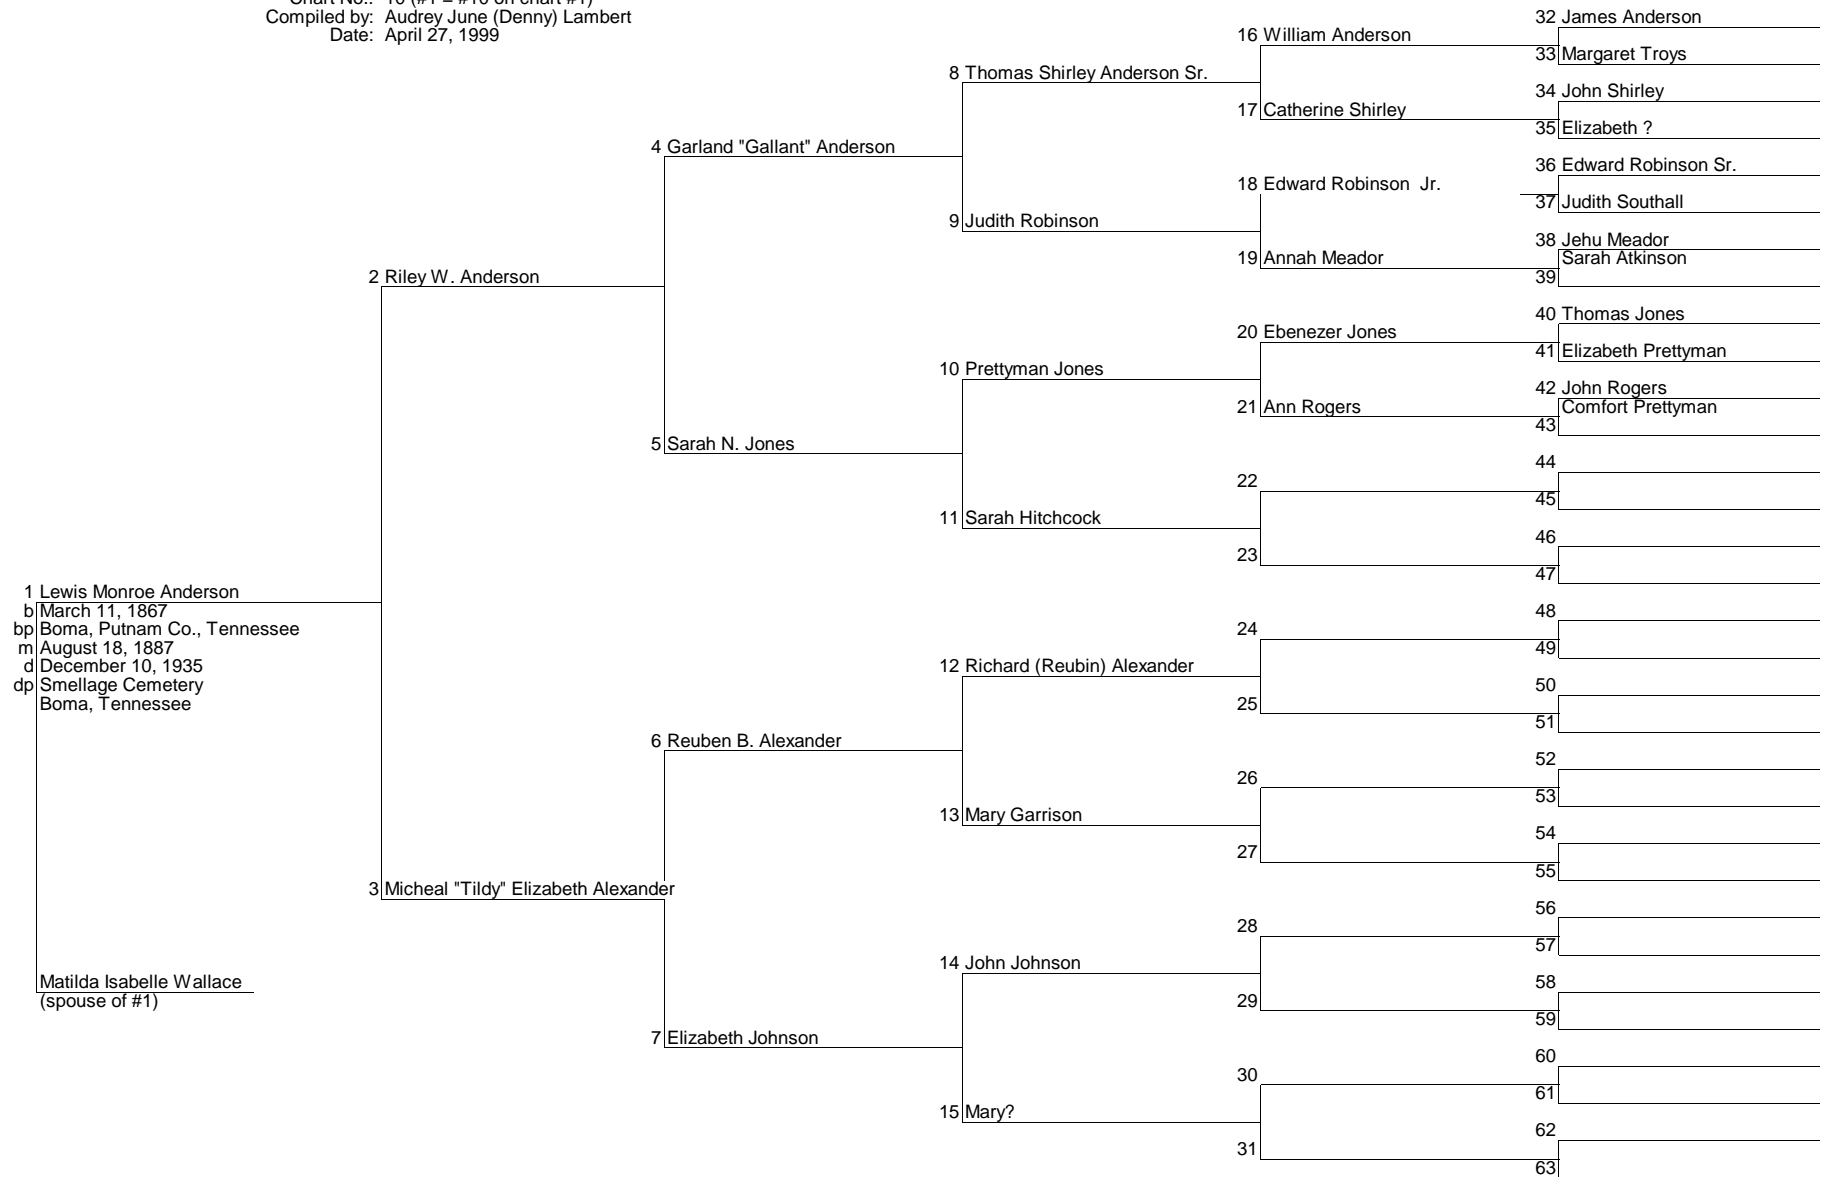

Family Tree

Ancestors of: Virgil Timothy Denny
 Chart No.: 4 (#1 = #4 on chart #1)
 Compiled by: Audrey June (Denny) Lambert
 Date: April 25, 1999

Family Tree

Ancestors of: Audra Camilla (Anderson) Denny
 Chart No.: 5 (#1 = #5 on chart #1)
 Compiled by: Audrey June (Denny) Lambert
 Date: April 27, 1999

Family Tree

Ancestors of: Milton Otis Loftis
 Chart No.: 6 (#1 = #6 on chart #1)
 Compiled by: Audrey June (Denny) Lambert
 Date: June 21, 1999

Family Tree

Ancestors of: Essie Avo Jernigan
 Chart No.: 7 (#1 = #7 on chart #1)
 Compiled by: Audrey June (Denny) Lambert
 Date: May 4, 1999

Family Tree

Ancestors of: Lewis Monroe Anderson
 Chart No.: 10 (#1 = #10 on chart #1)
 Compiled by: Audrey June (Denny) Lambert
 Date: April 27, 1999

Family Tree

Ancestors of: Matilda Isabelle Wallace
 Chart No.: 11 (#1 = #11 on chart #1)
 Compiled by: Audrey June (Denny) Lambert
 Date: April 27, 1999

Family Tree

Ancestors of: Ray Kirk Loftis
 Chart No.: 12 (#1 = #12 on chart #1)
 Compiled by: Audrey June (Denny) Lambert
 Date: June 22, 1999

Family Tree

Ancestors of: Matilda Isabelle Wallace
 Chart No.: 15 (#1 = #15 on chart #1)
 Compiled by: Audrey June (Denny) Lambert
 Date: January 28, 2013