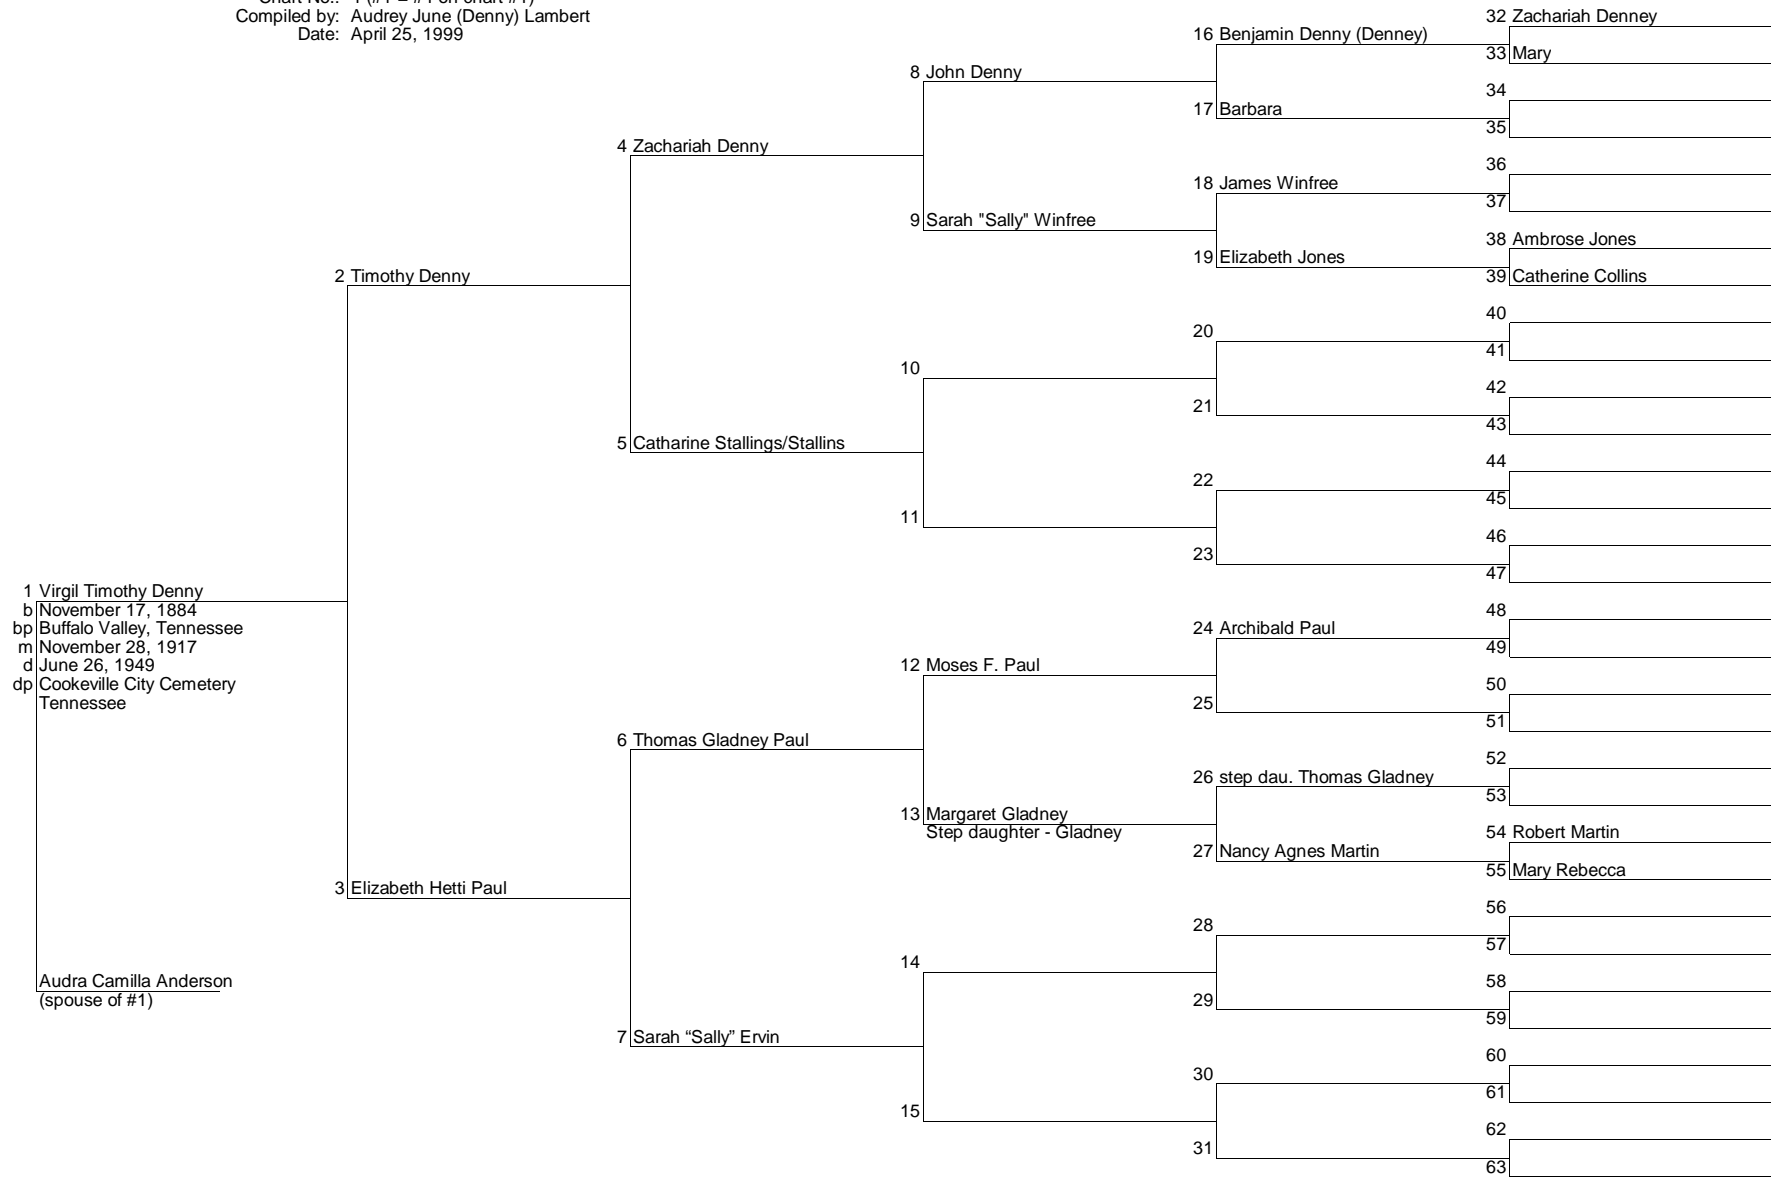

Ancestors of: Audrey June (Denny) Lambert
 Chart No.: 1
 Compiled by: Audrey June (Denny) Lambert
 Date: April 25, 1999

Family Tree

Ancestors of: Tim Denny
 Chart No.: 2 (#1 = #2 on chart #1)
 Compiled by: Audrey June (Denny) Lambert
 Date: April 25, 1999

Family Tree

1 Tim Denny
 b May 25, 1923
 bp Buffalo Valley, Tennessee
 m July 10, 1949
 d August 1, 2001
 dp Cadillac Memorial Gardens
 Clinton Twp., MI

Geraldine Loftis
 (spouse of #1)

Ancestors of: Geraldine Loftis
 Chart No.: 3 (#1 = #3 on chart #1)
 Compiled by: Audrey June (Denny) Lambert
 Date: April 27, 1999

Family Tree

Ancestors of: Virgil Timothy Denny
 Chart No.: 4 (#1 = #4 on chart #1)
 Compiled by: Audrey June (Denny) Lambert
 Date: April 25, 1999

Family Tree

Ancestors of: Audra Camilla (Anderson) Denny
 Chart No.: 5 (#1 = #5 on chart #1)
 Compiled by: Audrey June (Denny) Lambert
 Date: April 27, 1999