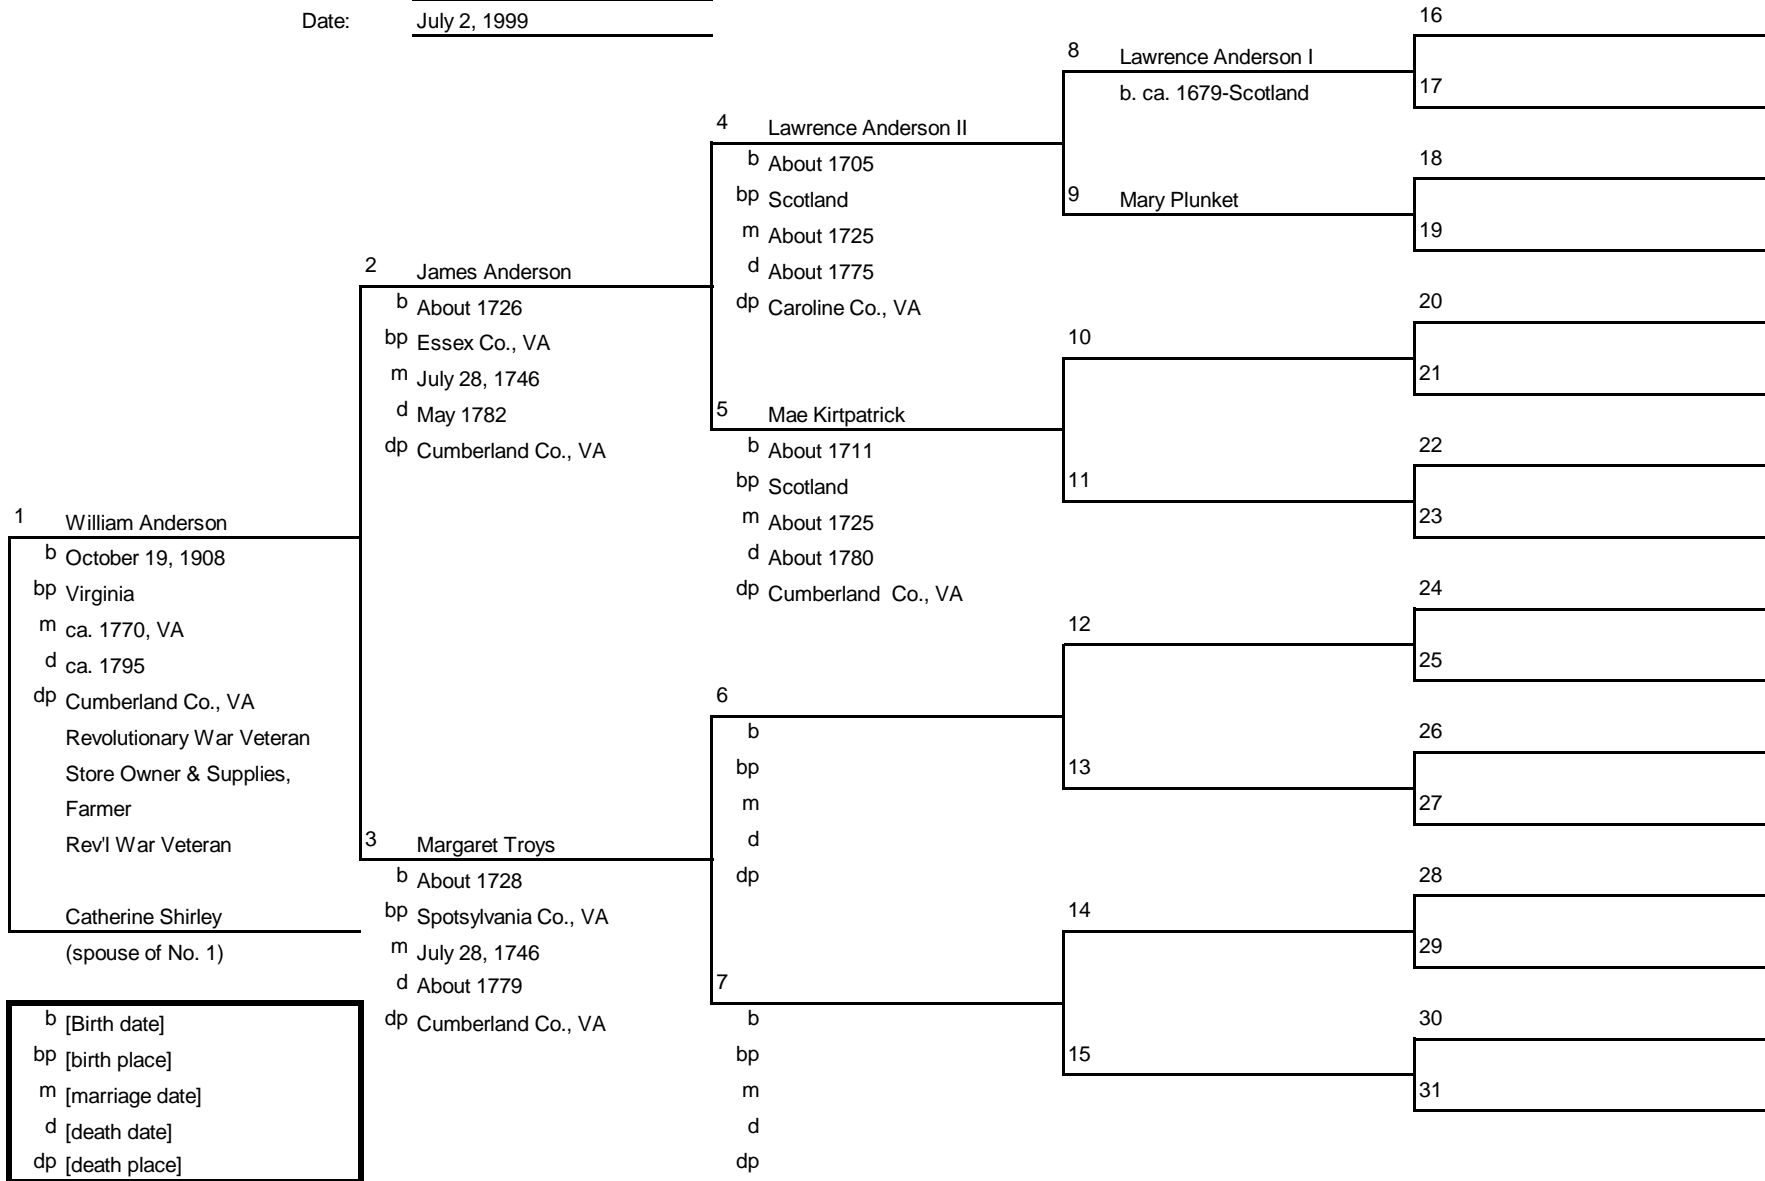

Family Tree

Ancestors of: Judith Robinson
 Chart No.: 20-05 (#1 = #5 on chart #20)
 Compiled by: Audrey June (Denny) Lambert
 Date: October 30, 1999

b [Birth date]
 bp [birth place]
 m [marriage date]
 d [death date]
 dp [death place]

Family Tree

Ancestors of: Prettyman Jones
 Chart No.: 20-06 (#1=#6 on Chart #20)
 Compiled by: Audrey June (Denny) Lambert
 Date: October 31, 1999

b [Birth date]
 bp [birth place]
 m [marriage date]
 d [death date]
 dp [death place]

Family Tree

Ancestors of: William Anderson
 Chart No.: 20-08 (#1 = #8 on chart #20)
 Compiled by: Audrey June (Denny) Lambert
 Date: July 2, 1999

b [Birth date]
 bp [birth place]
 m [marriage date]
 d [death date]
 dp [death place]

Family Tree

Ancestors of: Edward Robinson Jr.
 Chart No.: 20-10 (#1 = #10 on chart #20)
 Compiled by: Audrey June (Denny) Lambert
 Date: October 30, 1999

b [Birth date]
 bp [birth place]
 m [marriage date]
 d [death date]
 dp [death place]