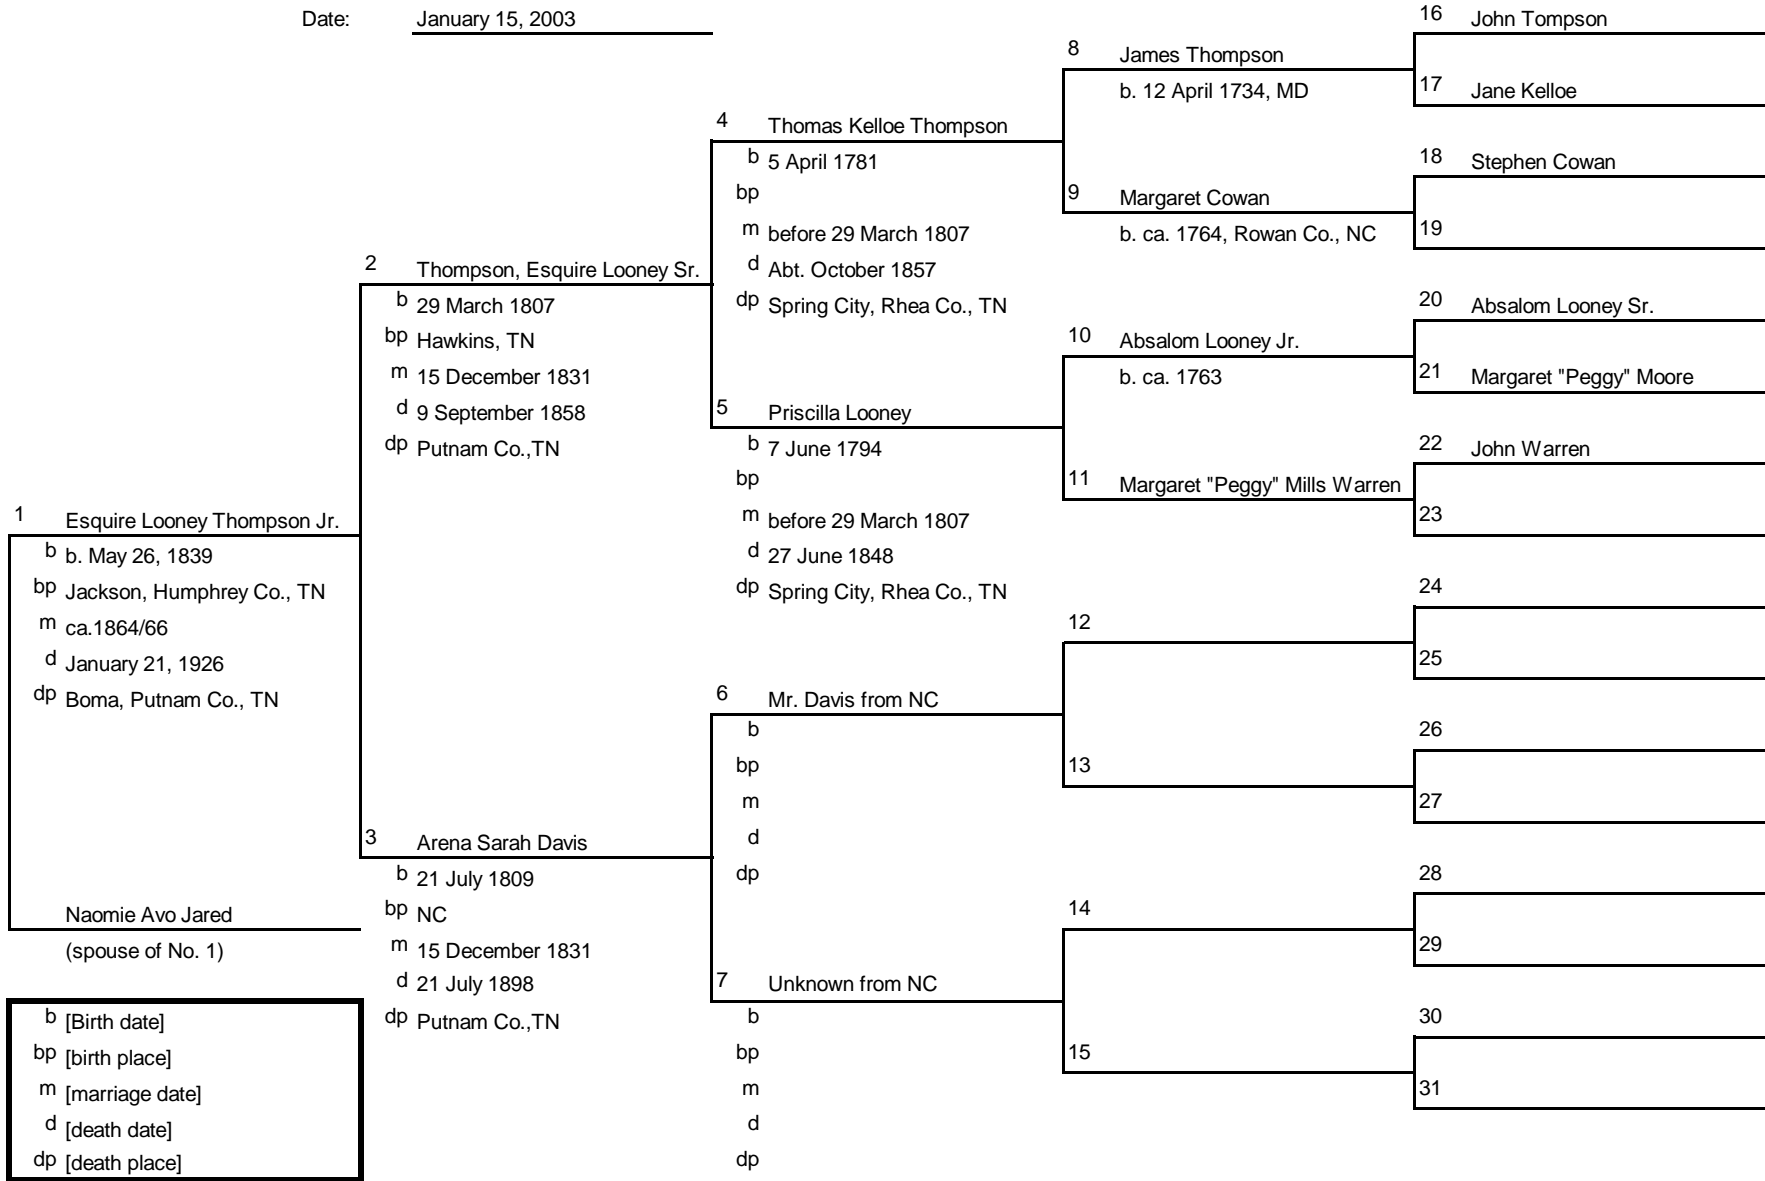

Family Tree

Ancestors of: Julia Ann Hendley
 Chart No.: 23 (#1 = #23 on chart #1)
 Compiled by: Audrey June (Denny) Lambert
 Date: November 14, 1999

Family Tree

Ancestors of: Robert Gentry
 Chart No.: 23-24 (#1 = #24 on Chart #23)
 Compiled by: Audrey June (Denny) Lambert
 Date: November 14, 1999

b [Birth date]
 bp [birth place]
 m [marriage date]
 d [death date]
 dp [death place]

Family Tree

Ancestors of: Reuben Hickman Loftis
 Chart No.: 24 (#1 = #24 on chart #1)
 Compiled by: Audrey June (Denny) Lambert
 Date: June 22, 1999

b [Birth date]
 bp [birth place]
 m [marriage date]
 d [death date]
 dp [death place]

Family Tree

Ancestors of: Esquire Looney Thompson Jr.
 Chart No.: 30 (#1 = #30 on chart #1)
 Compiled by: Audrey June (Denny) Lambert
 Date: January 15, 2003