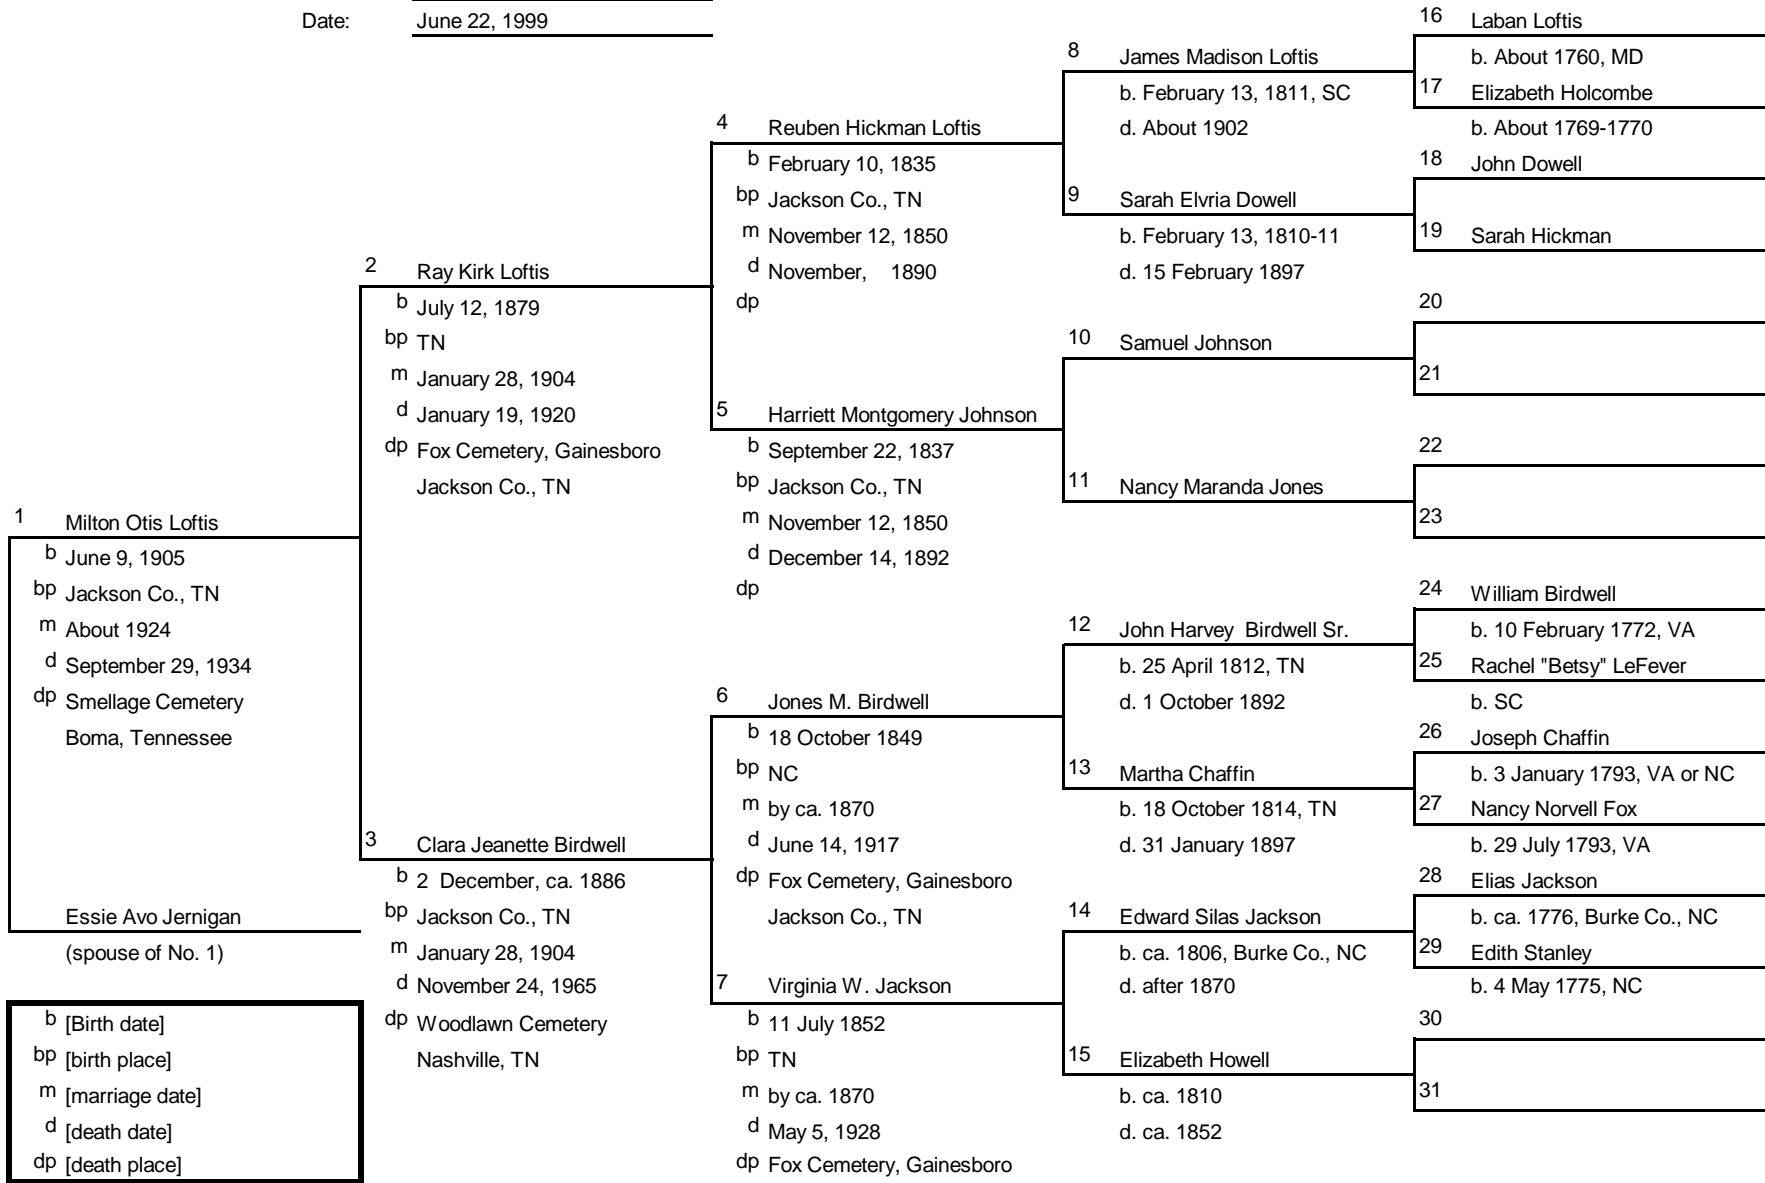

Family Tree

Ancestors of: Milton Otis Loftis
Chart No.: 6 (#1 = #6 on chart #1)
Compiled by: Audrey June (Denny) Lambert
Date: June 22, 1999