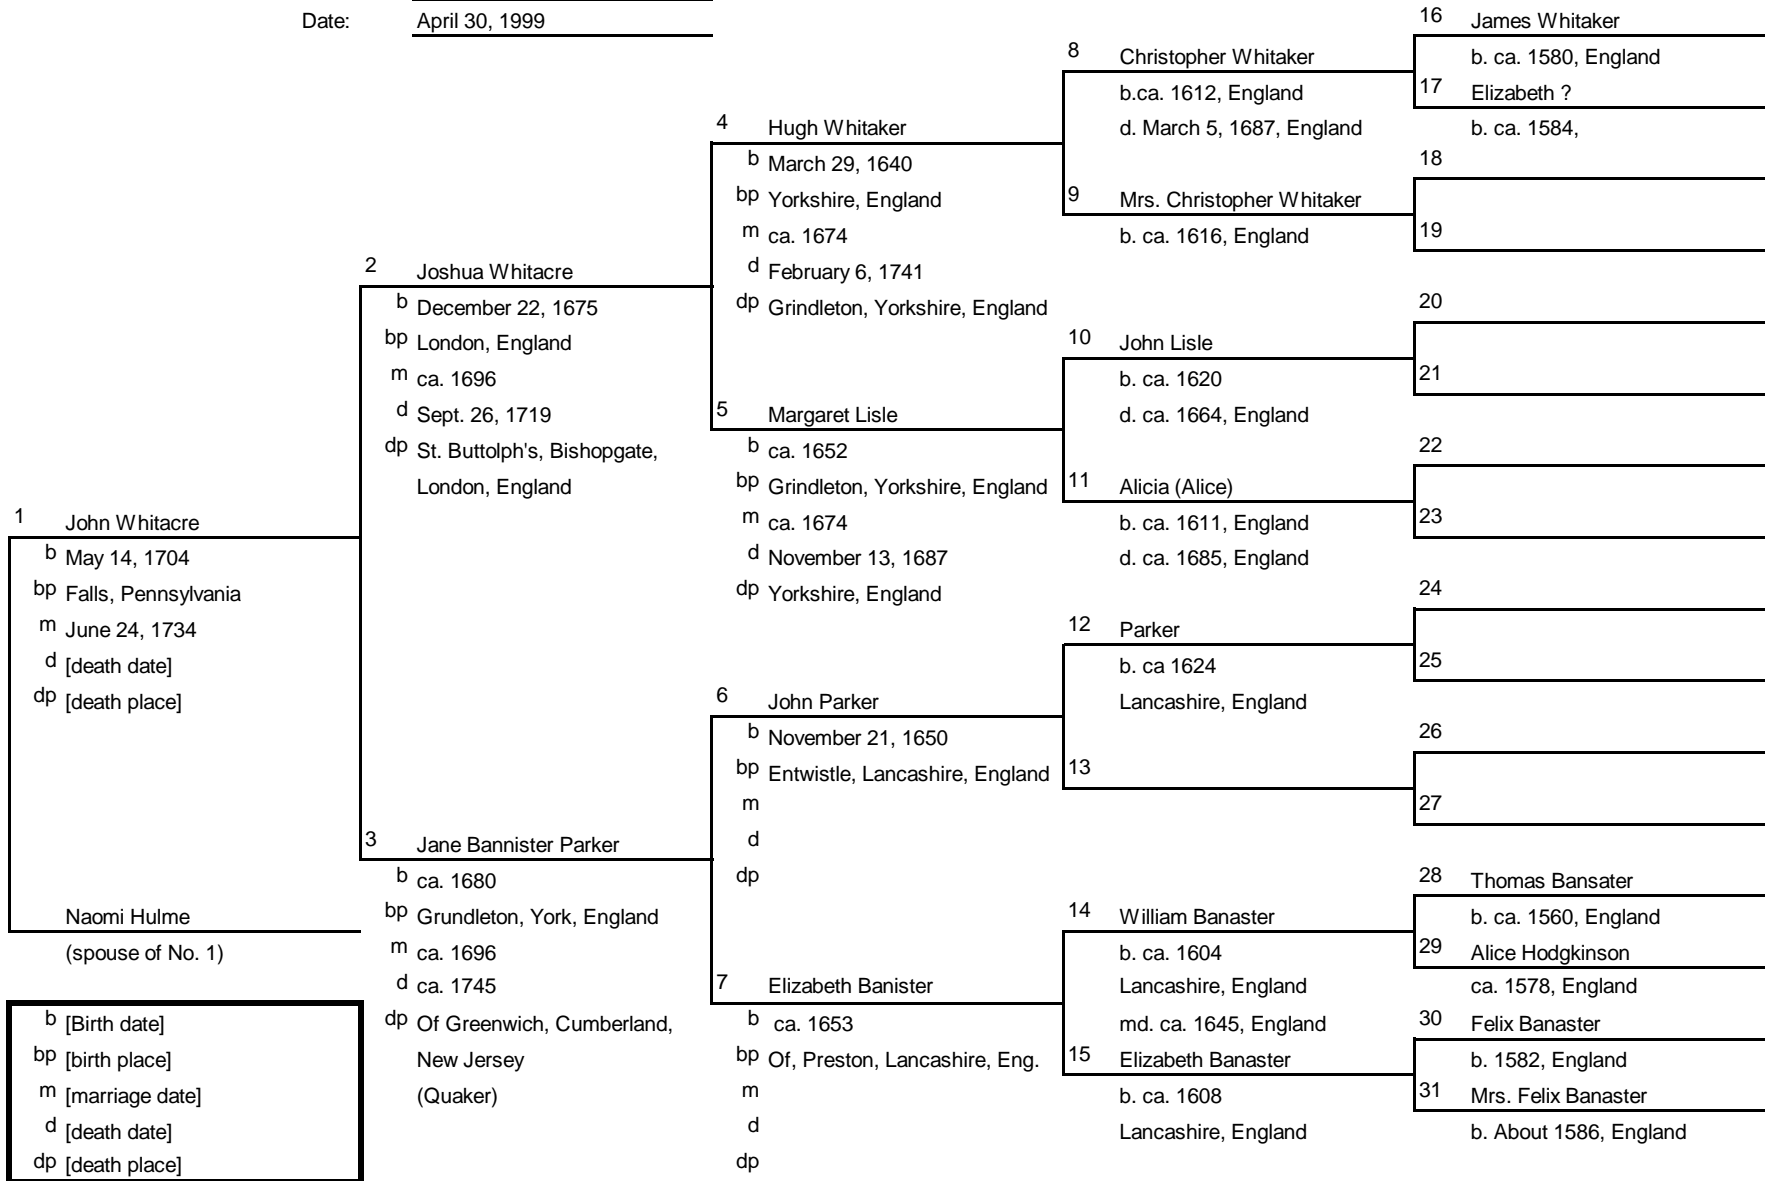

b [Birth date]
bp [birth place]
m [marriage date]
d [death date]
dp [death place]

Family Tree

Ancestors of: Hannah Whitacre
 Chart No.: 22-13 (#1 = #13 on chart #22)
 Compiled by: Audrey June (Denny) Lambert
 Date: April 30, 1999

b [Birth date]
 bp [birth place]
 m [marriage date]
 d [death date]
 dp [death place]

Family Tree

Ancestors of: Martha Kinchin
 Chart No.: 22-25 (#1=#25 on Chart #22)
 Compiled by: Audrey June (Denny) Lambert
 Date: October 31, 1999

Family Tree

Ancestors of: William Sir Ruthven
 Chart No.: 22-25-24 (#1=#24 on Chart 22-25)
 Compiled by: Audrey June (Denny) Lambert
 Date: November 14, 1999

b [Birth date]
 bp [birth place]
 m [marriage date]
 d [death date]
 dp [death place]

Family Tree

Ancestors of: John Whitacre
 Chart No.: 22-26 (#1 = #26 on chart #22)
 Compiled by: Audrey June (Denny) Lambert
 Date: April 30, 1999

b [Birth date]
 bp [birth place]
 m [marriage date]
 d [death date]
 dp [death place]