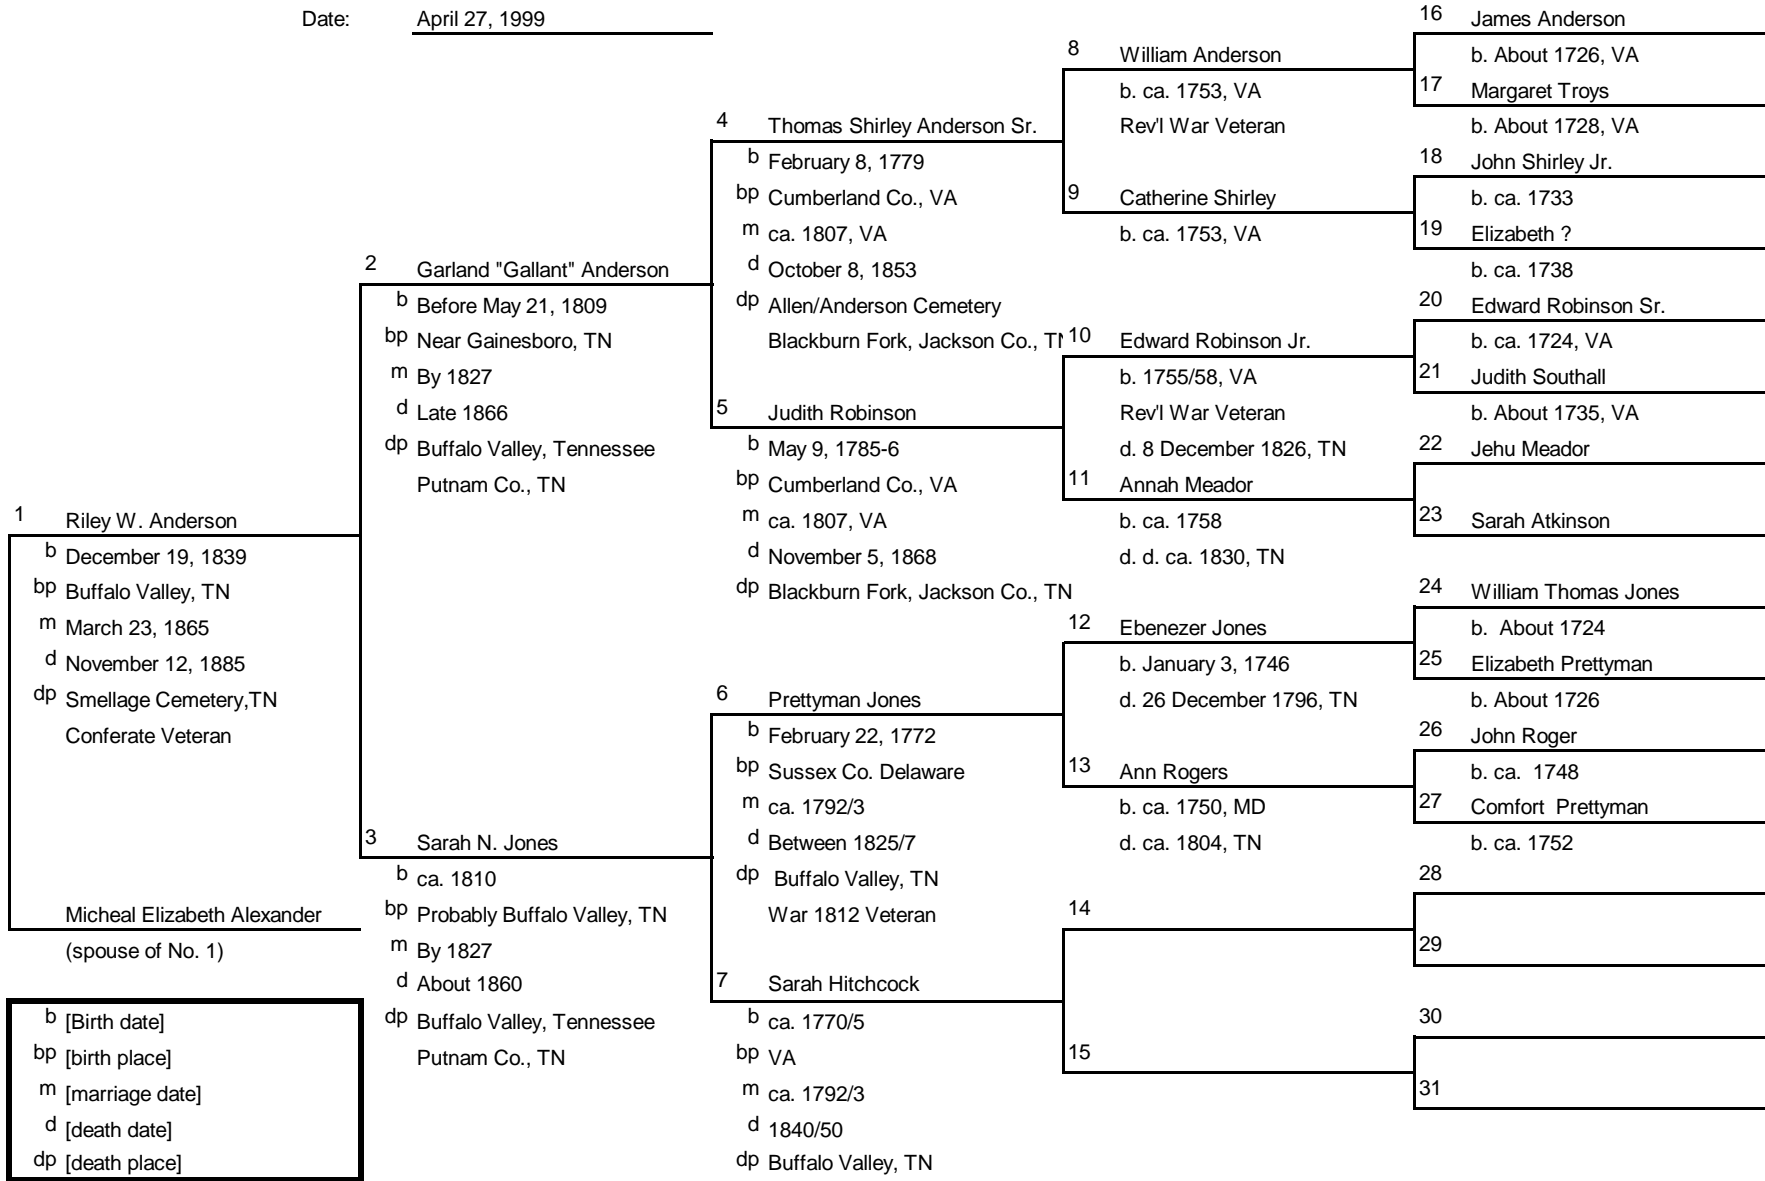

b [Birth date]
 bp [birth place]
 m [marriage date]
 d [death date]
 dp [death place]

Family Tree

Ancestors of: Matilda Isabelle Wallace
 Chart No.: 11 (#1 = #11 on chart #1)
 Compiled by: Audrey June (Denny) Lambert
 Date: April 27, 1999

b [Birth date]
 bp [birth place]
 m [marriage date]
 d [death date]
 dp [death place]

Family Tree

Ancestors of: Barlett Gentry
 Chart No.: 11-28 (#1=#28 on Chart #11)
 Compiled by: Audrey June (Denny) Lambert
 Date: November 1, 1999

Family Tree

Ancestors of: Robert Gentry
 Chart No.: 11-28-02 (#1=#2 on Chart #11-28)
 Compiled by: Audrey June (Denny) Lambert
 Date: November 1, 1999

Family Tree

Ancestors of: Ray Kirk Loftis
 Chart No.: 12 (#1 = #12 on chart #1)
 Compiled by: Audrey June (Denny) Lambert
 Date: June 22, 1999

Family Tree

Ancestors of: Hulda Jane Thompson
 Chart No.: 15 (#1 = #15 on chart #1)
 Compiled by: Audrey June (Denny) Lambert
 Date: May 2, 1999

Family Tree

Ancestors of: Riley W. Anderson
 Chart No.: 20 (#1 = #20 on chart #1)
 Compiled by: Audrey June (Denny) Lambert
 Date: April 27, 1999