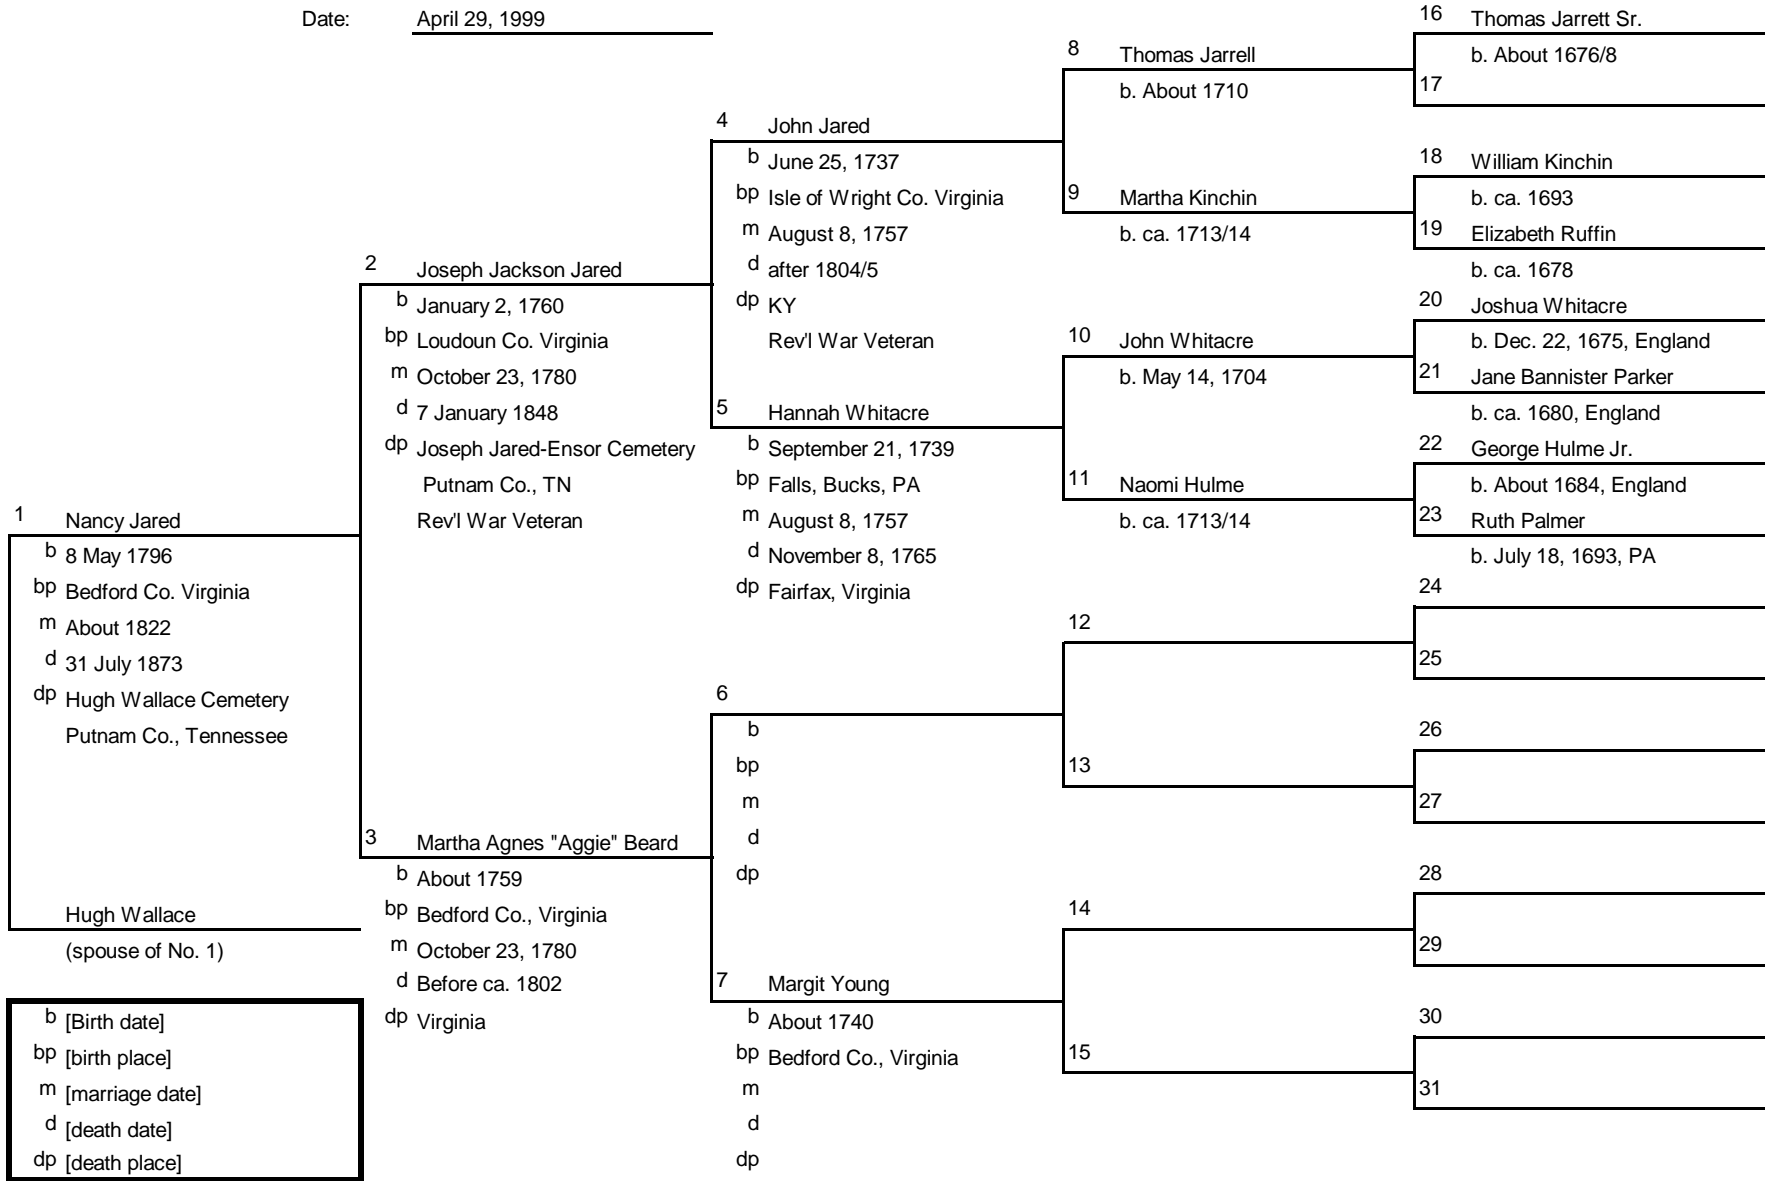

Family Tree

Ancestors of: Nancy Jared
Chart No.: 22-03 (#1 = #3 on chart #22)
Compiled by: Audrey June (Denny) Lambert
Date: April 29, 1999

b [Birth date]
bp [birth place]
m [marriage date]
d [death date]
dp [death place]