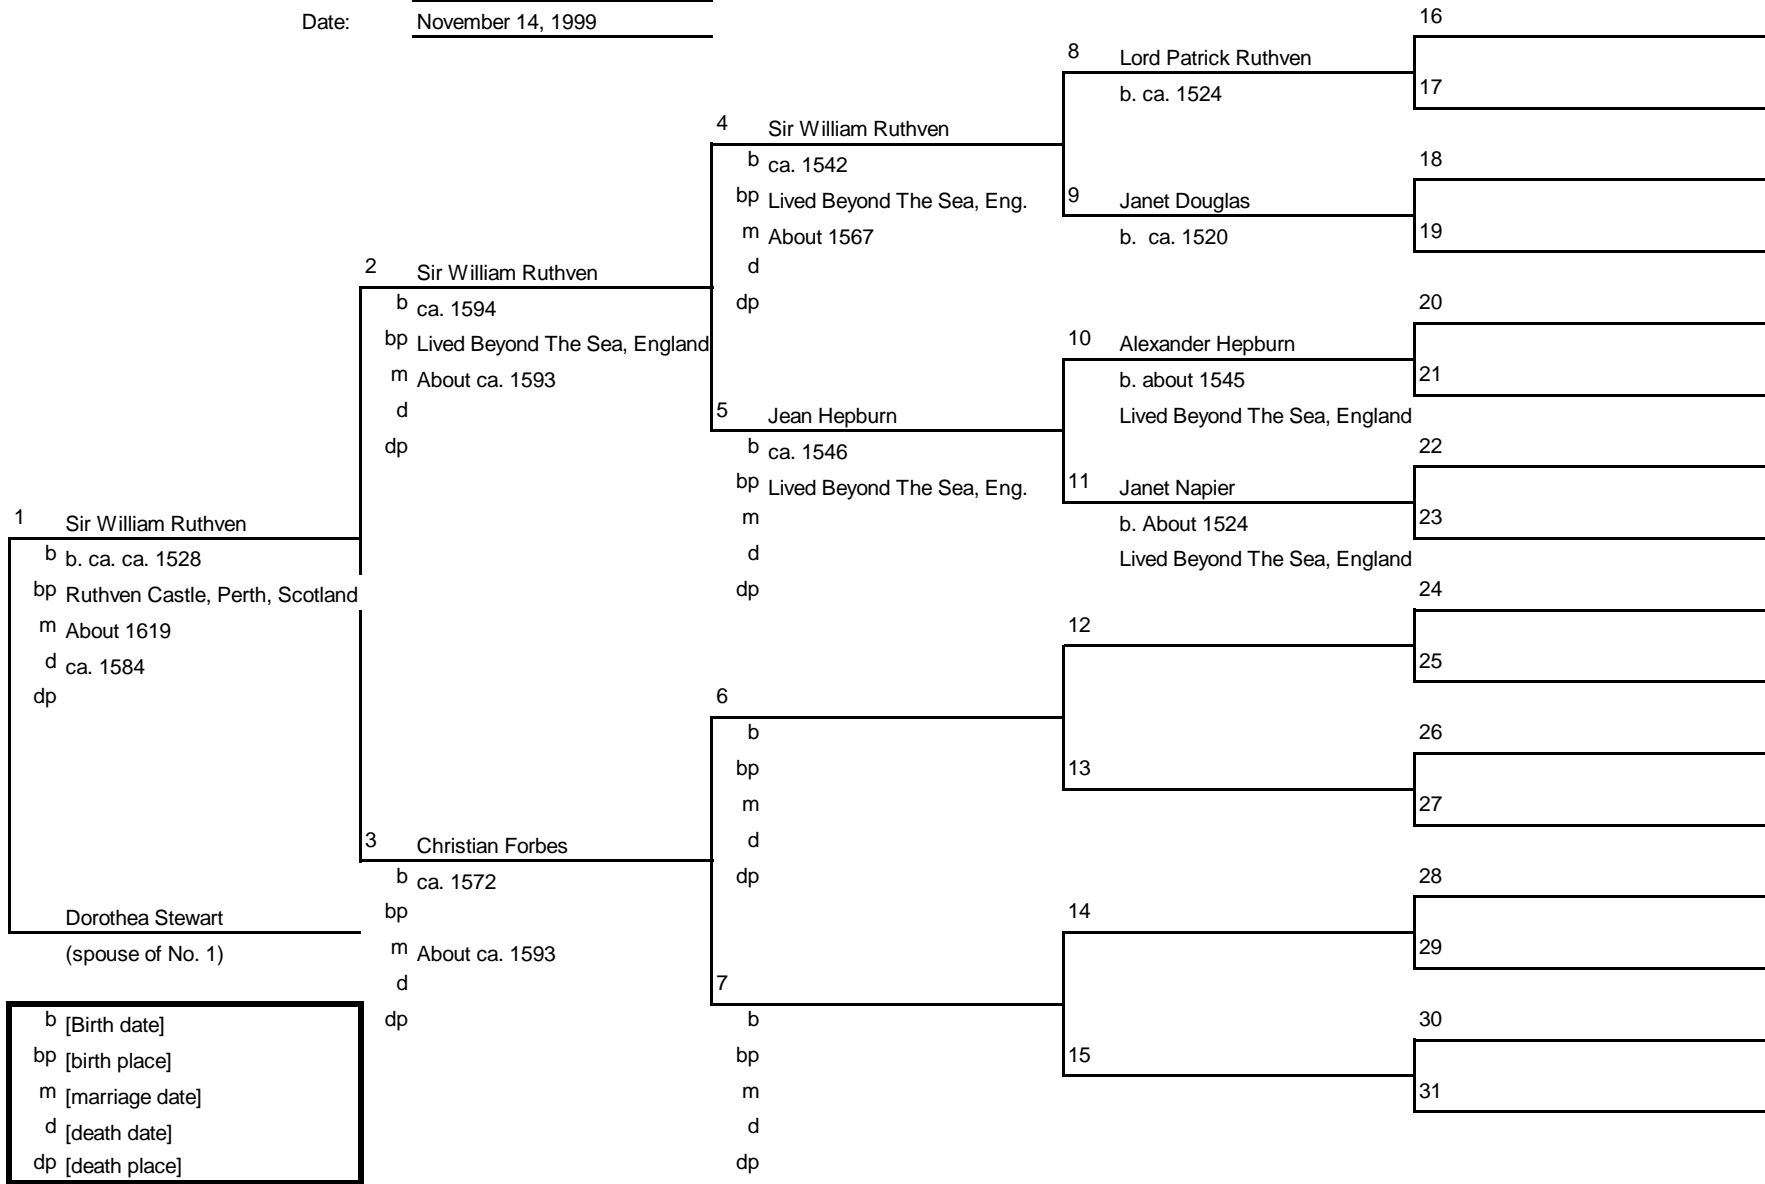

b [Birth date]
bp [birth place]
m [marriage date]
d [death date]
dp [death place]

Family Tree

Ancestors of: Hannah Whitacre
 Chart No.: 22-13 (#1 = #13 on chart #22)
 Compiled by: Audrey June (Denny) Lambert
 Date: April 30, 1999

b [Birth date]
 bp [birth place]
 m [marriage date]
 d [death date]
 dp [death place]

Family Tree

Ancestors of: Martha Kinchin
 Chart No.: 22-25 (#1=#25 on Chart #22)
 Compiled by: Audrey June (Denny) Lambert
 Date: October 31, 1999

Family Tree

Ancestors of: William Sir Ruthven
 Chart No.: 22-25-24 (#1=#24 on Chart 22-25)
 Compiled by: Audrey June (Denny) Lambert
 Date: November 14, 1999

b [Birth date]
 bp [birth place]
 m [marriage date]
 d [death date]
 dp [death place]