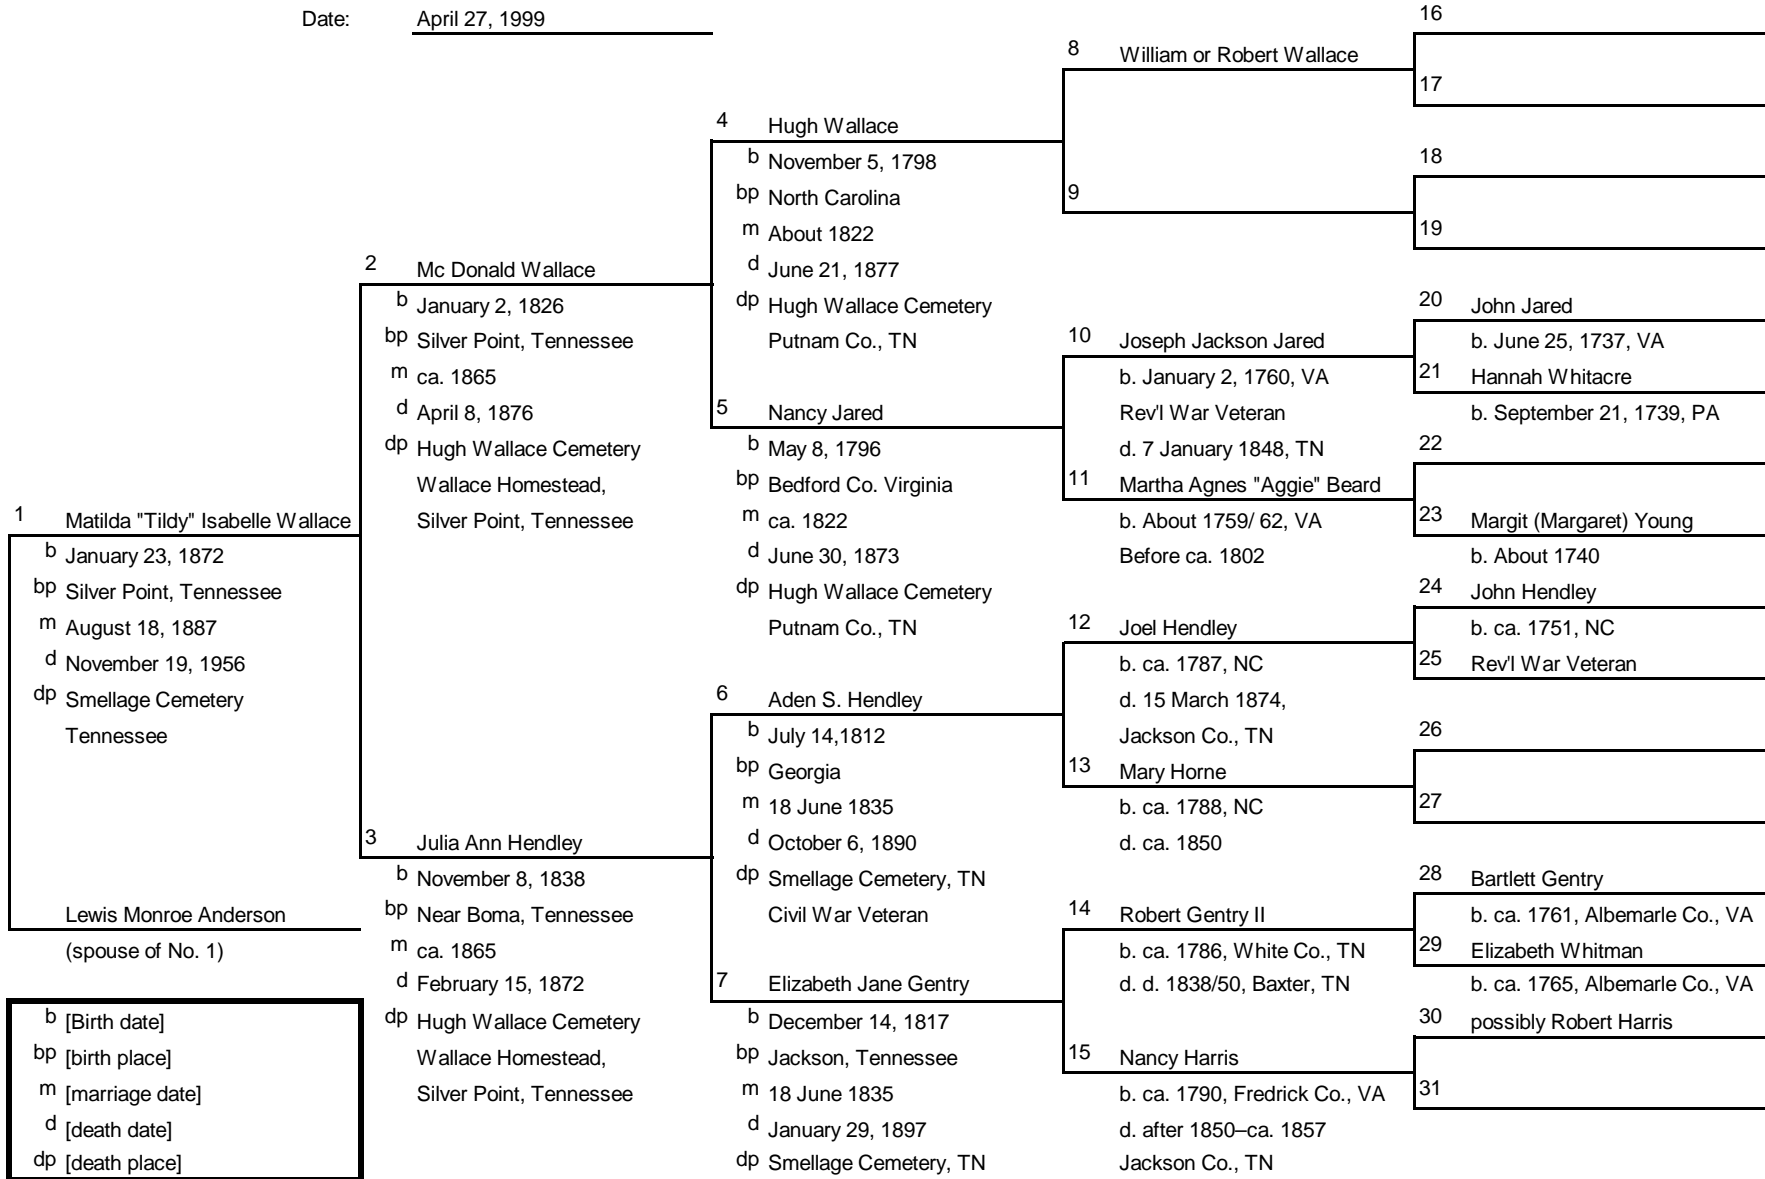

Family Tree

Ancestors of: Virgil Timothy Denny
 Chart No.: 4 (#1 = #4 on chart #1)
 Compiled by: Audrey June (Denny) Lambert
 Date: April 27, 1999

Family Tree

Ancestors of: Audra Camilla Anderson
 Chart No.: 5 (#1 = #5 on chart #1)
 Compiled by: Audrey June (Denny) Lambert
 Date: April 25, 1999

b [Birth date]
 bp [birth place]
 m [marriage date]
 d [death date]
 dp [death place]

Family Tree

Ancestors of: Lewis Monroe Anderson
 Chart No.: 10 (#1 = #10 on chart #1)
 Compiled by: Audrey June (Denny) Lambert
 Date: April 27, 1999

b [Birth date]
 bp [birth place]
 m [marriage date]
 d [death date]
 dp [death place]

Family Tree

Ancestors of: Matilda Isabelle Wallace
 Chart No.: 11 (#1 = #11 on chart #1)
 Compiled by: Audrey June (Denny) Lambert
 Date: April 27, 1999

b [Birth date]
 bp [birth place]
 m [marriage date]
 d [death date]
 dp [death place]

Family Tree

Ancestors of: Barlett Gentry
 Chart No.: 11-28 (#1=#28 on Chart #11)
 Compiled by: Audrey June (Denny) Lambert
 Date: November 1, 1999