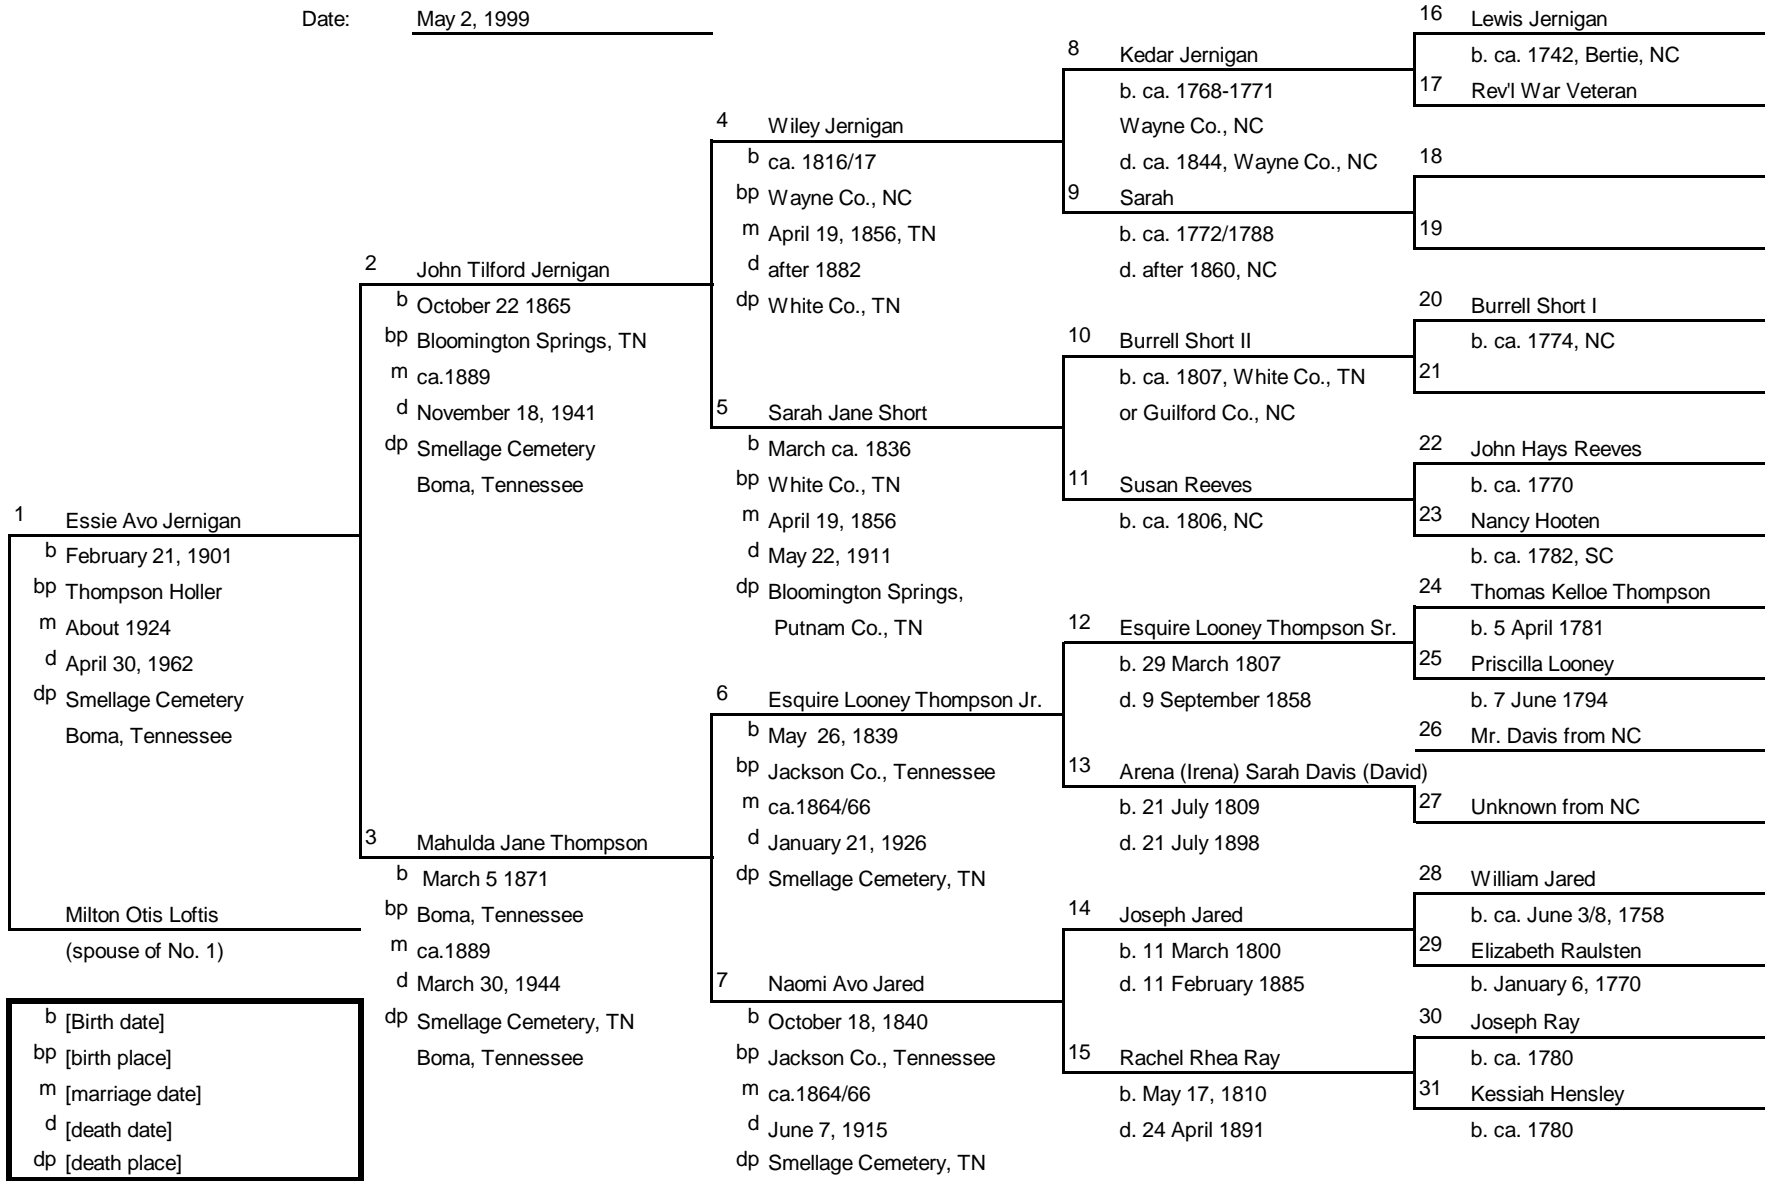

Family Tree

Ancestors of: Audrey June (Denny) Lambert
 Chart No.: 1
 Compiled by: Audrey June (Denny) Lambert
 Date: April 25, 1999

b [Birth date]
 bp [birth place]
 m [marriage date]
 d [death date]
 dp [death place]

Family Tree

Ancestors of: William Lewis Timothy "Tim" Denny
 Chart No.: 2 (#1 = #2 on chart #1)
 Compiled by: Audrey June (Denny) Lambert
 Date: April 19, 1999

Family Tree

Ancestors of: Geraldine Loftis
 Chart No.: 3 (#1 = #3 on chart #1)
 Compiled by: Audrey June (Denny) Lambert
 Date: April 25, 1999

Family Tree

Ancestors of: Virgil Timothy Denny
 Chart No.: 4 (#1 = #4 on chart #1)
 Compiled by: Audrey June (Denny) Lambert
 Date: April 27, 1999

Family Tree

Ancestors of: Audra Camilla Anderson
 Chart No.: 5 (#1 = #5 on chart #1)
 Compiled by: Audrey June (Denny) Lambert
 Date: April 25, 1999

b [Birth date]
 bp [birth place]
 m [marriage date]
 d [death date]
 dp [death place]

Family Tree

Ancestors of: Lewis Monroe Anderson
 Chart No.: 10 (#1 = #10 on chart #1)
 Compiled by: Audrey June (Denny) Lambert
 Date: April 27, 1999