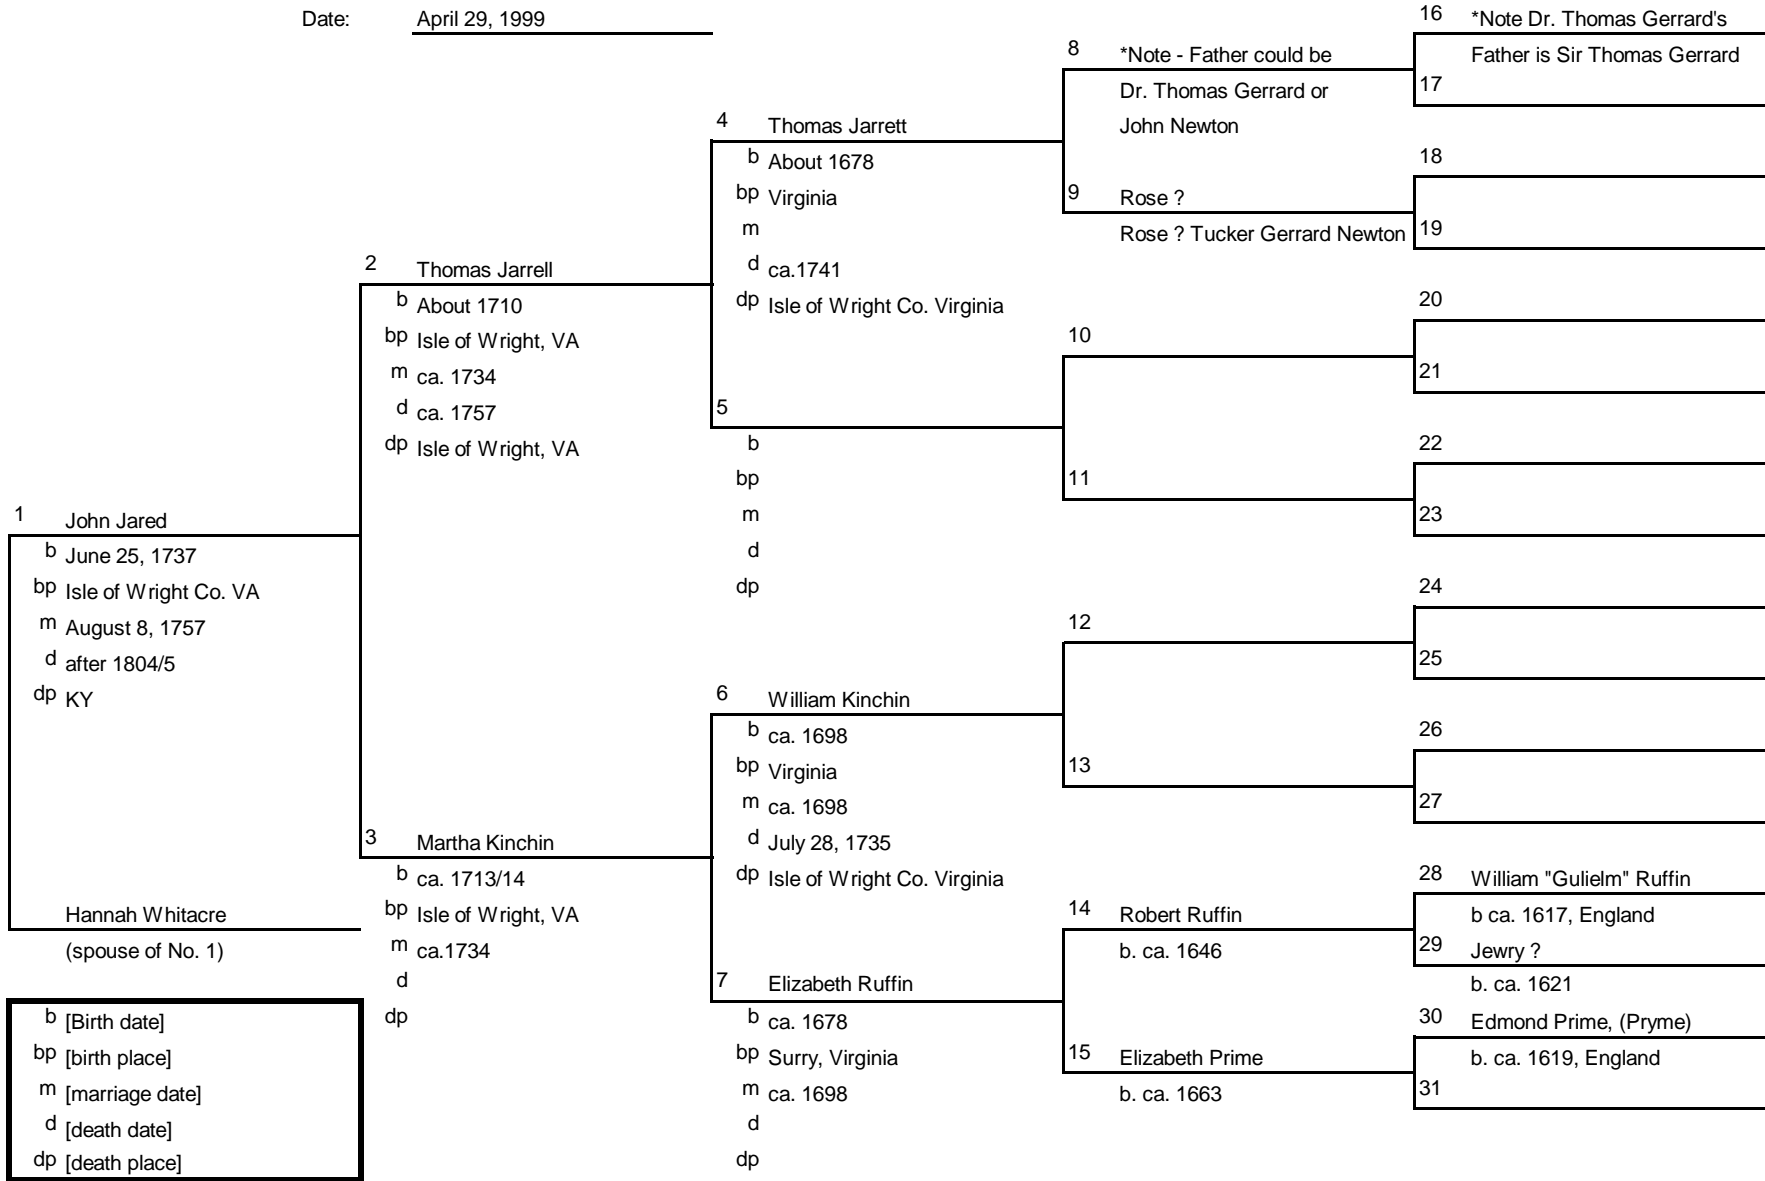

Family Tree

Ancestors of: William Anderson
 Chart No.: 20-08 (#1 = #8 on chart #20)
 Compiled by: Audrey June (Denny) Lambert
 Date: July 2, 1999

b [Birth date]
 bp [birth place]
 m [marriage date]
 d [death date]
 dp [death place]

Family Tree

Ancestors of: McDonald Wallace
 Chart No.: 22 (#1 = #22 on chart #1)
 Compiled by: Audrey June (Denny) Lambert
 Date: April 29, 1999

Family Tree

Ancestors of: Nancy Jared
 Chart No.: 22-03 (#1 = #3 on chart #22)
 Compiled by: Audrey June (Denny) Lambert
 Date: April 29, 1999

b [Birth date]
 bp [birth place]
 m [marriage date]
 d [death date]
 dp [death place]

Family Tree

Ancestors of: Joseph Jared
 Chart No.: 22-06 (#1 = #6 on chart #22)
 Compiled by: Audrey June (Denny) Lambert
 Date: April 29, 1999

b [Birth date]
 bp [birth place]
 m [marriage date]
 d [death date]
 dp [death place]

Family Tree

Ancestors of: John Jared
 Chart No.: 22-12 (#1 = #12 on chart #22)
 Compiled by: Audrey June (Denny) Lambert
 Date: April 29, 1999