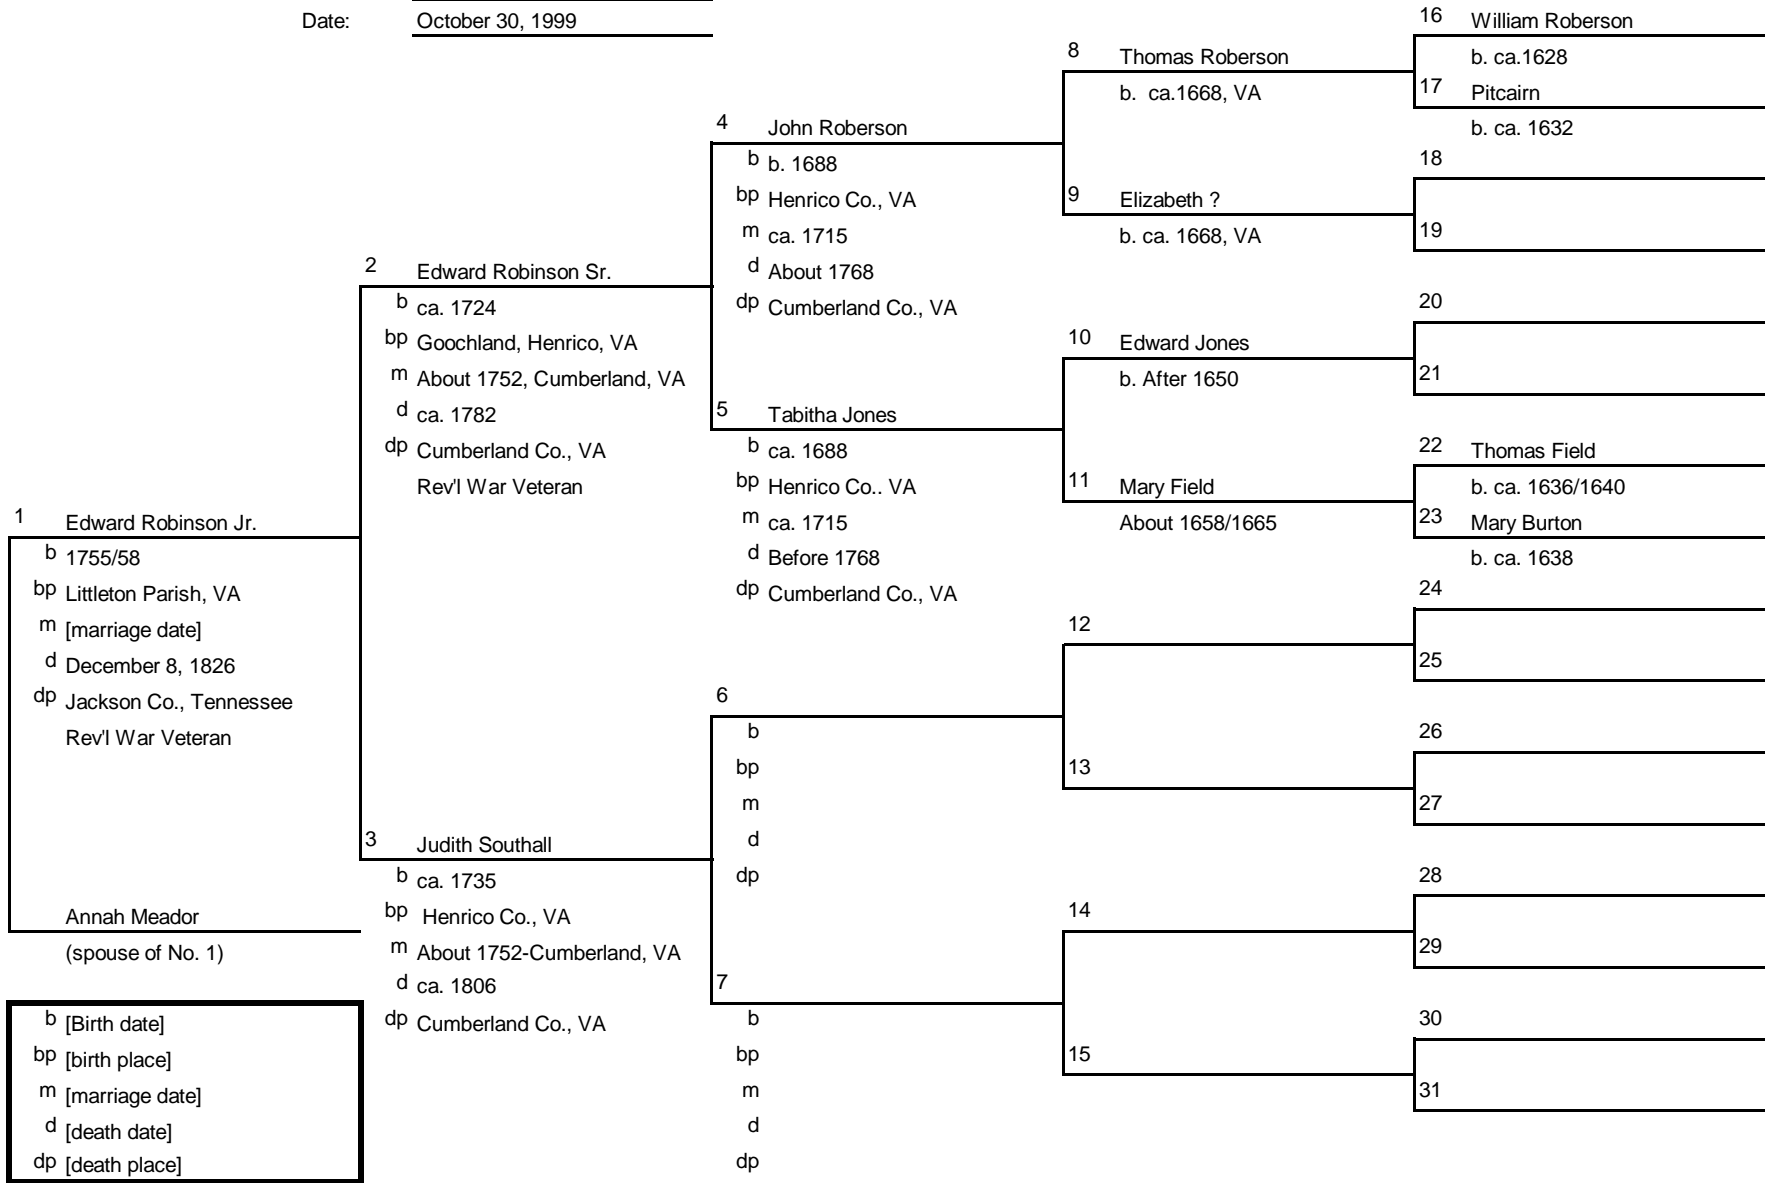

Family Tree

Ancestors of: Judith Robinson
 Chart No.: 20-05 (#1 = #5 on chart #20)
 Compiled by: Audrey June (Denny) Lambert
 Date: October 30, 1999

b [Birth date]
 bp [birth place]
 m [marriage date]
 d [death date]
 dp [death place]

Family Tree

Ancestors of: Prettyman Jones
 Chart No.: 20-06 (#1=#6 on Chart #20)
 Compiled by: Audrey June (Denny) Lambert
 Date: October 31, 1999

b [Birth date]
 bp [birth place]
 m [marriage date]
 d [death date]
 dp [death place]

Family Tree

Ancestors of: William Anderson
 Chart No.: 20-08 (#1 = #8 on chart #20)
 Compiled by: Audrey June (Denny) Lambert
 Date: July 2, 1999

b [Birth date]
 bp [birth place]
 m [marriage date]
 d [death date]
 dp [death place]

Family Tree

Ancestors of: Edward Robinson Jr.
 Chart No.: 20-10 (#1 = #10 on chart #20)
 Compiled by: Audrey June (Denny) Lambert
 Date: October 30, 1999

b [Birth date]
 bp [birth place]
 m [marriage date]
 d [death date]
 dp [death place]