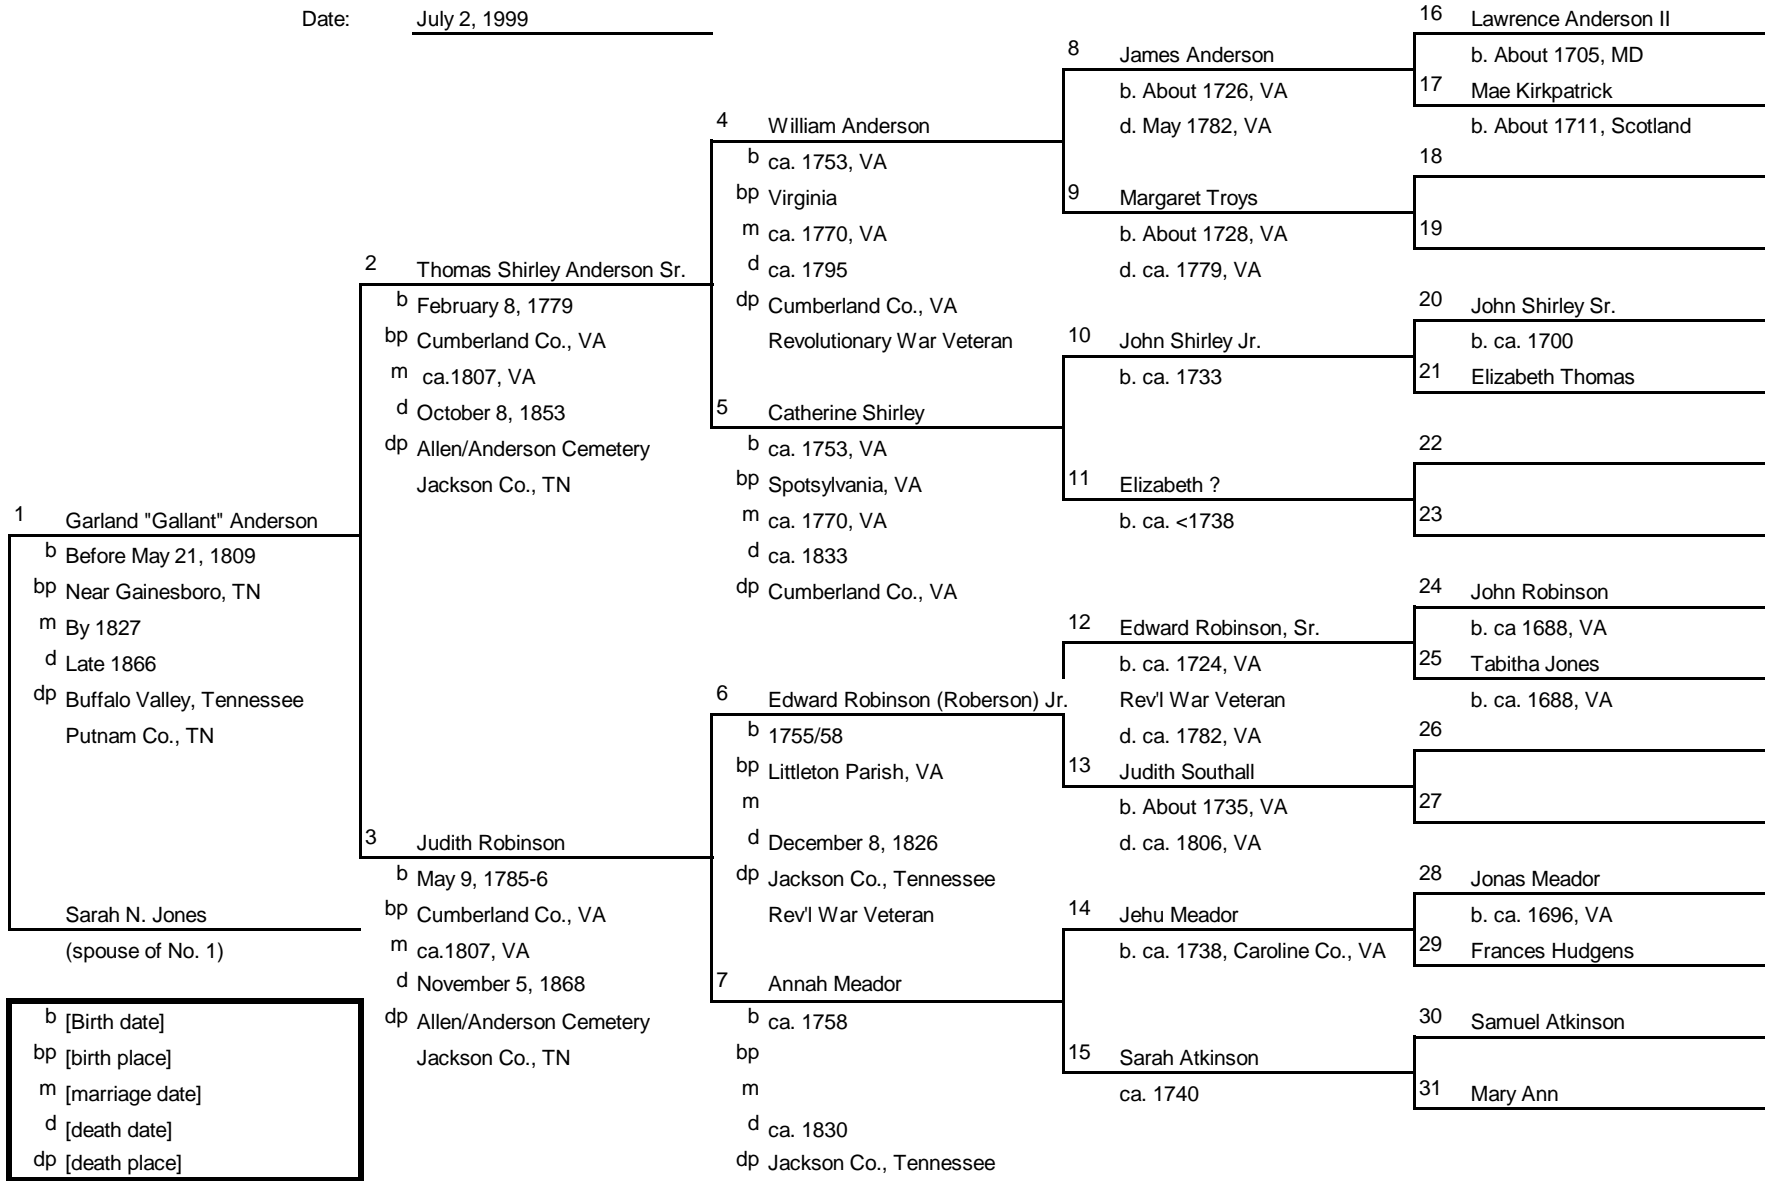

b [Birth date]
 bp [birth place]
 m [marriage date]
 d [death date]
 dp [death place]

Family Tree

Ancestors of: Barlett Gentry
 Chart No.: 11-28 (#1=#28 on Chart #11)
 Compiled by: Audrey June (Denny) Lambert
 Date: November 1, 1999

Family Tree

Ancestors of: Robert Gentry
 Chart No.: 11-28-02 (#1=#2 on Chart #11-28)
 Compiled by: Audrey June (Denny) Lambert
 Date: November 1, 1999

Family Tree

Ancestors of: Ray Kirk Loftis
 Chart No.: 12 (#1 = #12 on chart #1)
 Compiled by: Audrey June (Denny) Lambert
 Date: June 22, 1999

Family Tree

Ancestors of: Hulda Jane Thompson
 Chart No.: 15 (#1 = #15 on chart #1)
 Compiled by: Audrey June (Denny) Lambert
 Date: May 2, 1999

Family Tree

Ancestors of: Riley W. Anderson
 Chart No.: 20 (#1 = #20 on chart #1)
 Compiled by: Audrey June (Denny) Lambert
 Date: April 27, 1999

b [Birth date]
 bp [birth place]
 m [marriage date]
 d [death date]
 dp [death place]

Family Tree

Ancestors of: Garland "Gallant" Anderson
 Chart No.: 20-02 (#1 = #2 on chart #20)
 Compiled by: Audrey June (Denny) Lambert
 Date: July 2, 1999