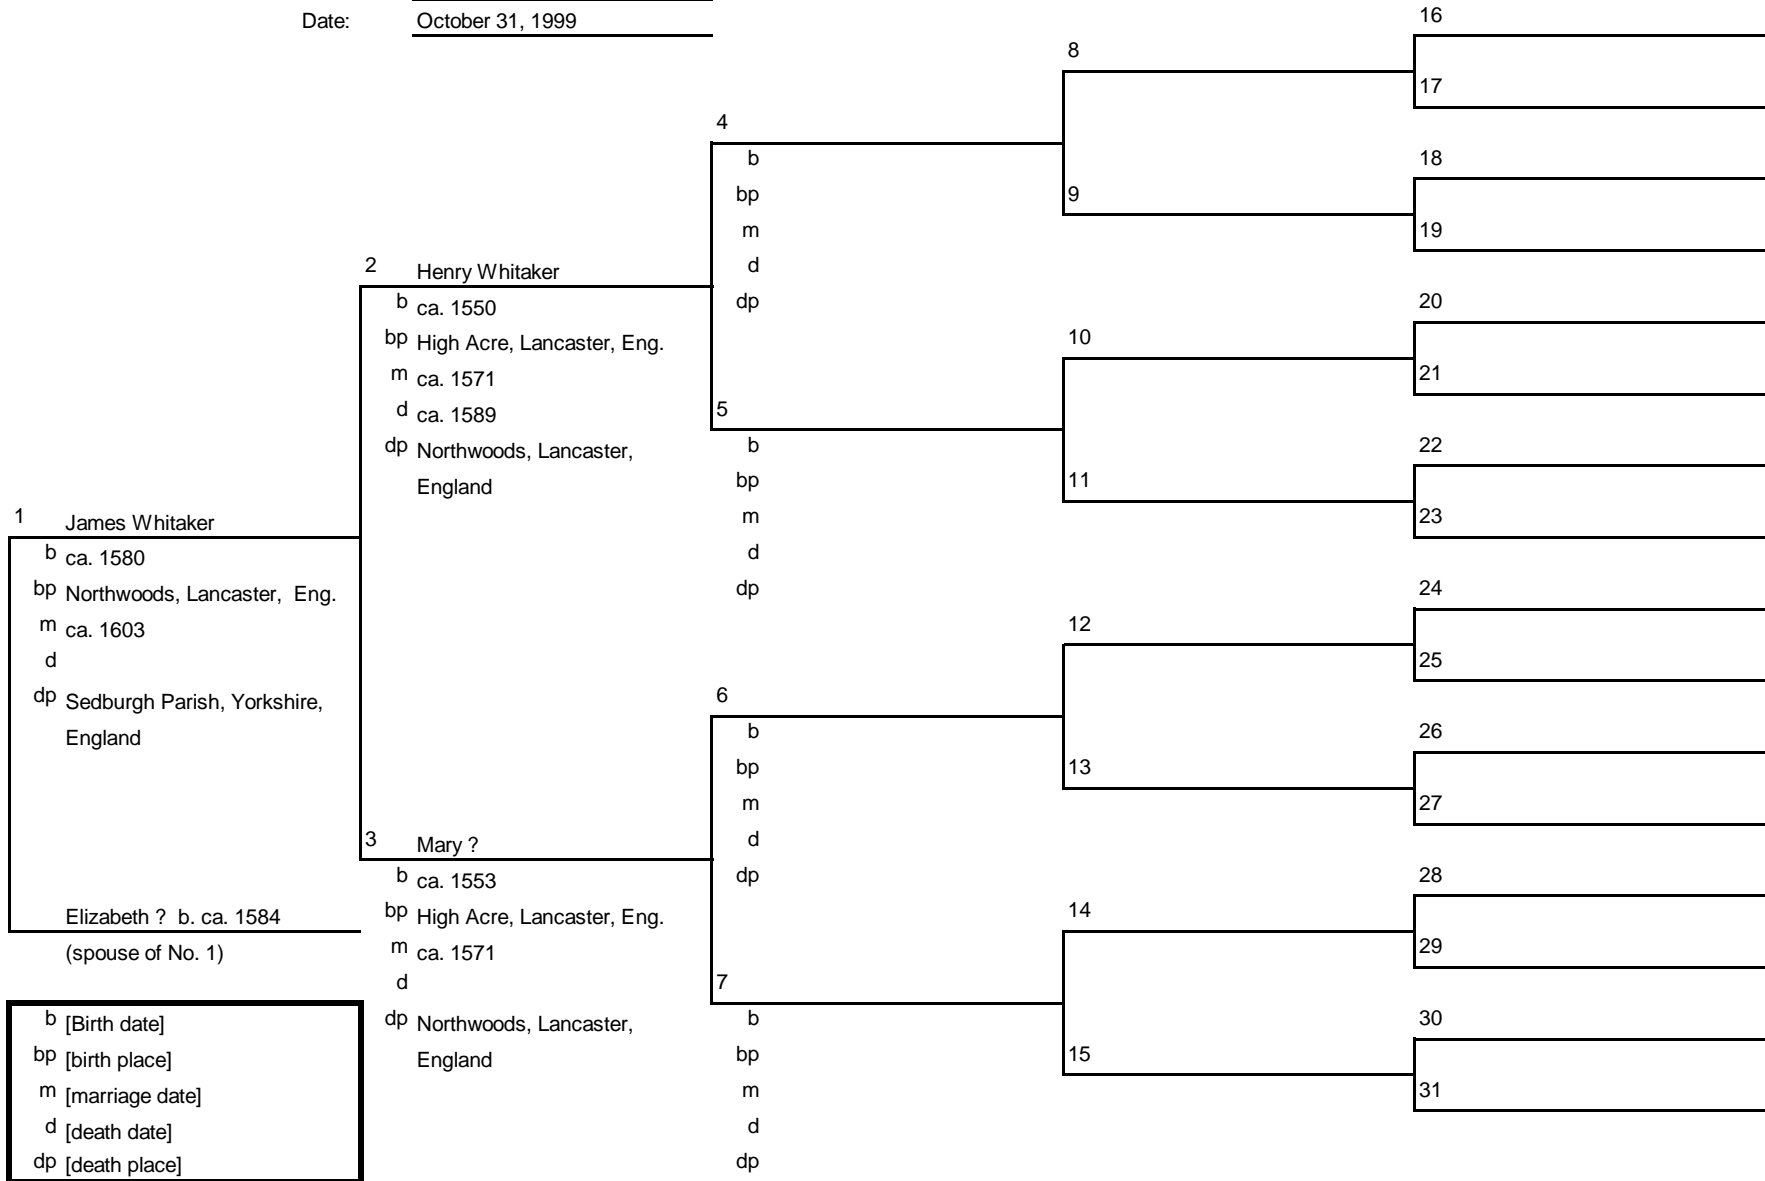

Family Tree

Ancestors of: James Whitaker
Chart No.: 22-26-16 (#1=#16 on Chart #22-26)
Compiled by: Audrey June (Denny) Lambert
Date: October 31, 1999