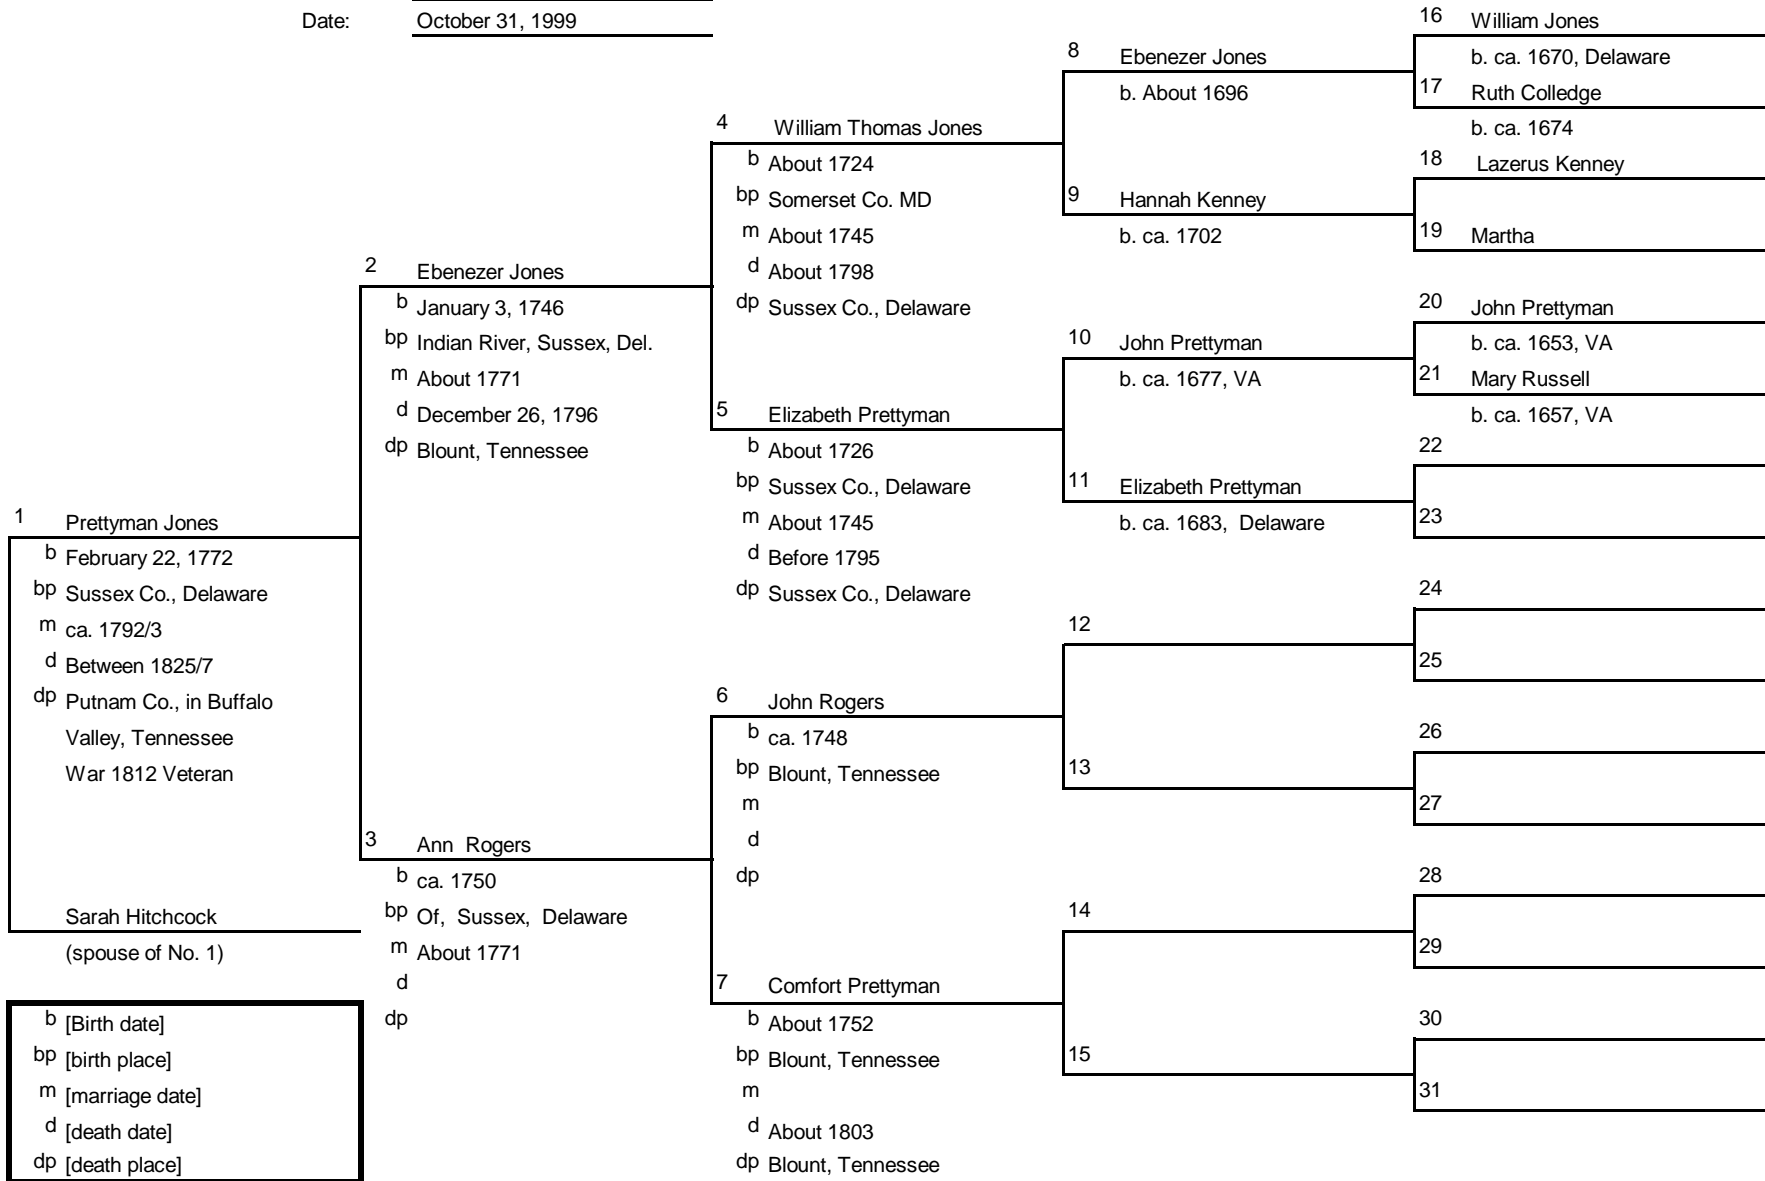

Family Tree

Ancestors of: Thomas Shirley Anderson
 Chart No.: 20-04 (#1 = #4 on chart #20)
 Compiled by: Audrey June (Denny) Lambert
 Date: July 2, 1999

b [Birth date]
 bp [birth place]
 m [marriage date]
 d [death date]
 dp [death place]

Family Tree

Ancestors of: Judith Robinson
 Chart No.: 20-05 (#1 = #5 on chart #20)
 Compiled by: Audrey June (Denny) Lambert
 Date: October 30, 1999

b [Birth date]
 bp [birth place]
 m [marriage date]
 d [death date]
 dp [death place]

Family Tree

Ancestors of: Prettyman Jones
 Chart No.: 20-06 (#1=#6 on Chart #20)
 Compiled by: Audrey June (Denny) Lambert
 Date: October 31, 1999

b [Birth date]
 bp [birth place]
 m [marriage date]
 d [death date]
 dp [death place]

Family Tree

Ancestors of: William Anderson
 Chart No.: 20-08 (#1 = #8 on chart #20)
 Compiled by: Audrey June (Denny) Lambert
 Date: July 2, 1999

b [Birth date]
 bp [birth place]
 m [marriage date]
 d [death date]
 dp [death place]