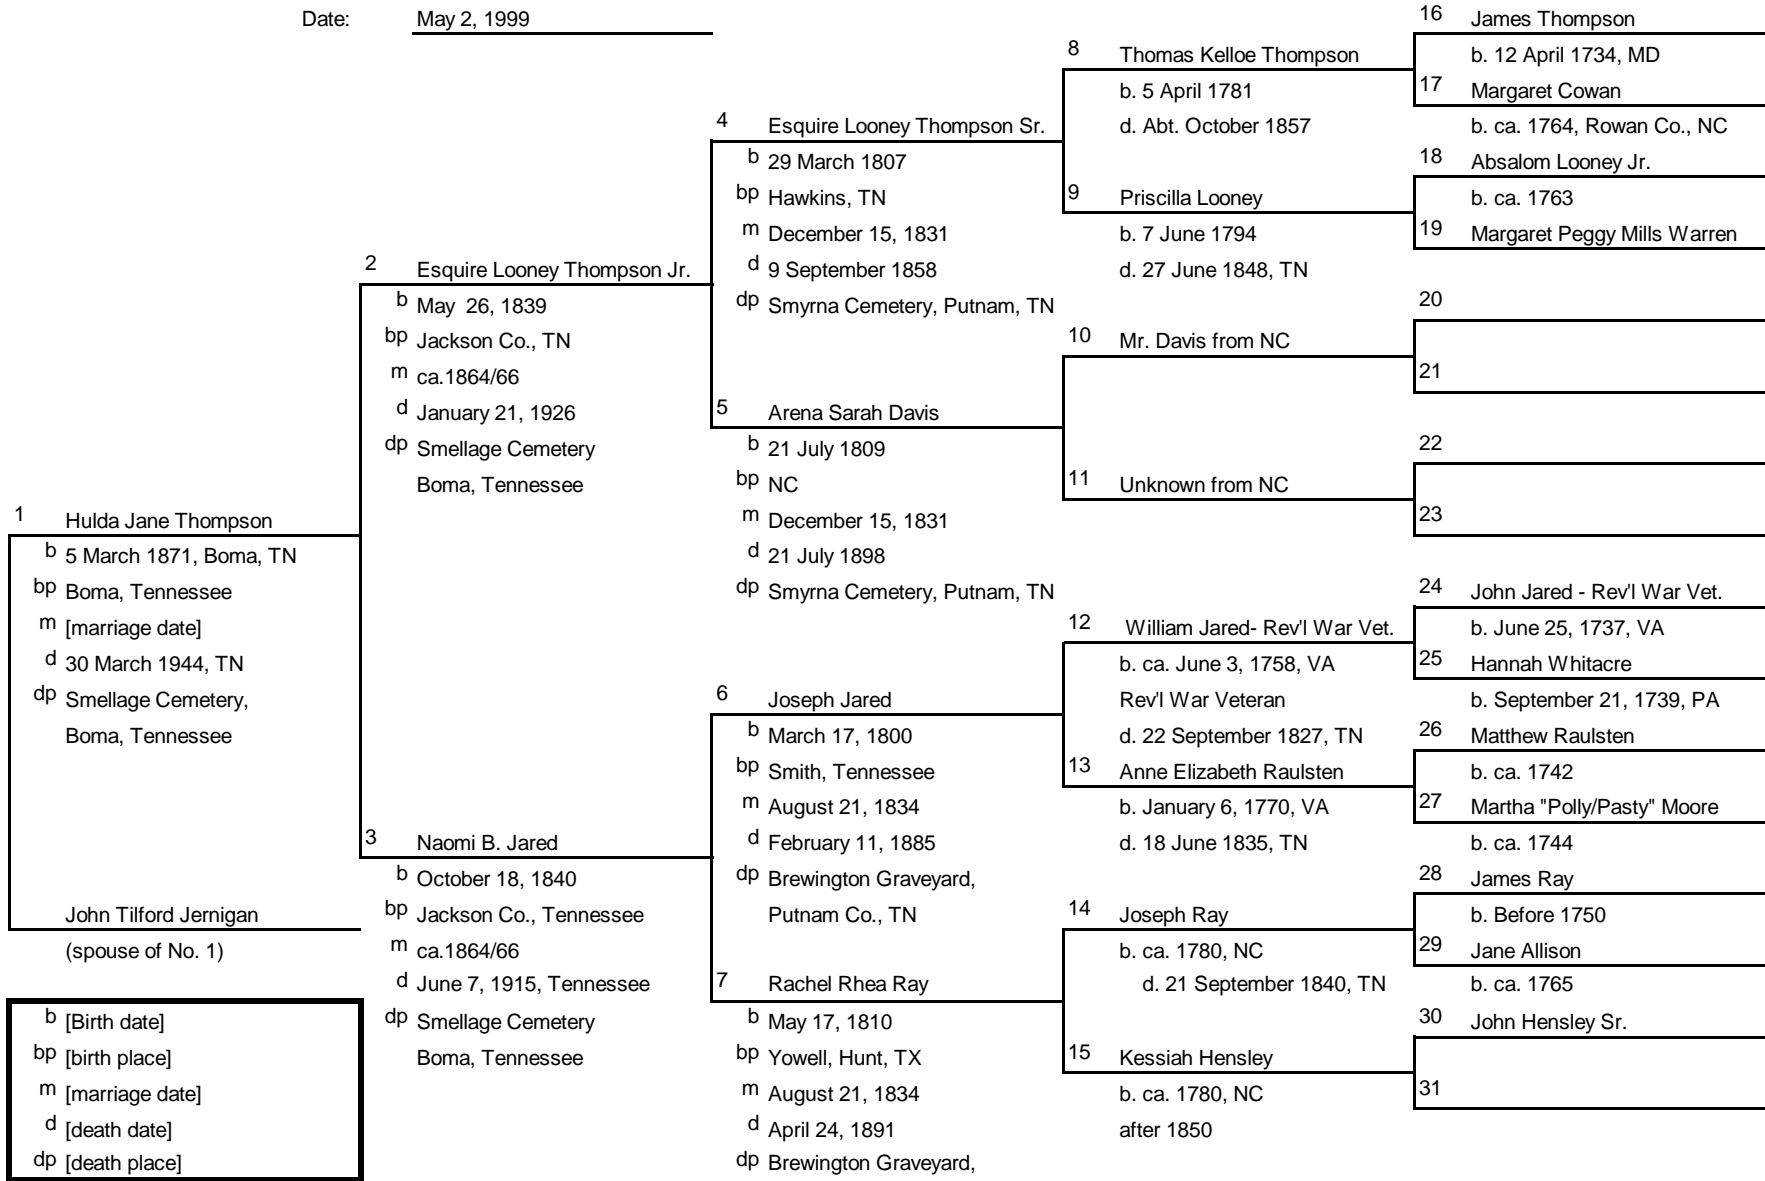

b [Birth date]
 bp [birth place]
 m [marriage date]
 d [death date]
 dp [death place]

Family Tree

Ancestors of: Matilda Isabelle Wallace
 Chart No.: 11 (#1 = #11 on chart #1)
 Compiled by: Audrey June (Denny) Lambert
 Date: April 27, 1999

b [Birth date]
 bp [birth place]
 m [marriage date]
 d [death date]
 dp [death place]

Family Tree

Ancestors of: Barlett Gentry
 Chart No.: 11-28 (#1=#28 on Chart #11)
 Compiled by: Audrey June (Denny) Lambert
 Date: November 1, 1999

Family Tree

Ancestors of: Robert Gentry
 Chart No.: 11-28-02 (#1=#2 on Chart #11-28)
 Compiled by: Audrey June (Denny) Lambert
 Date: November 1, 1999

Family Tree

Ancestors of: Ray Kirk Loftis
 Chart No.: 12 (#1 = #12 on chart #1)
 Compiled by: Audrey June (Denny) Lambert
 Date: June 22, 1999

Family Tree

Ancestors of: Hulda Jane Thompson
 Chart No.: 15 (#1 = #15 on chart #1)
 Compiled by: Audrey June (Denny) Lambert
 Date: May 2, 1999

Family Tree

Ancestors of: Riley W. Anderson
 Chart No.: 20 (#1 = #20 on chart #1)
 Compiled by: Audrey June (Denny) Lambert
 Date: April 27, 1999