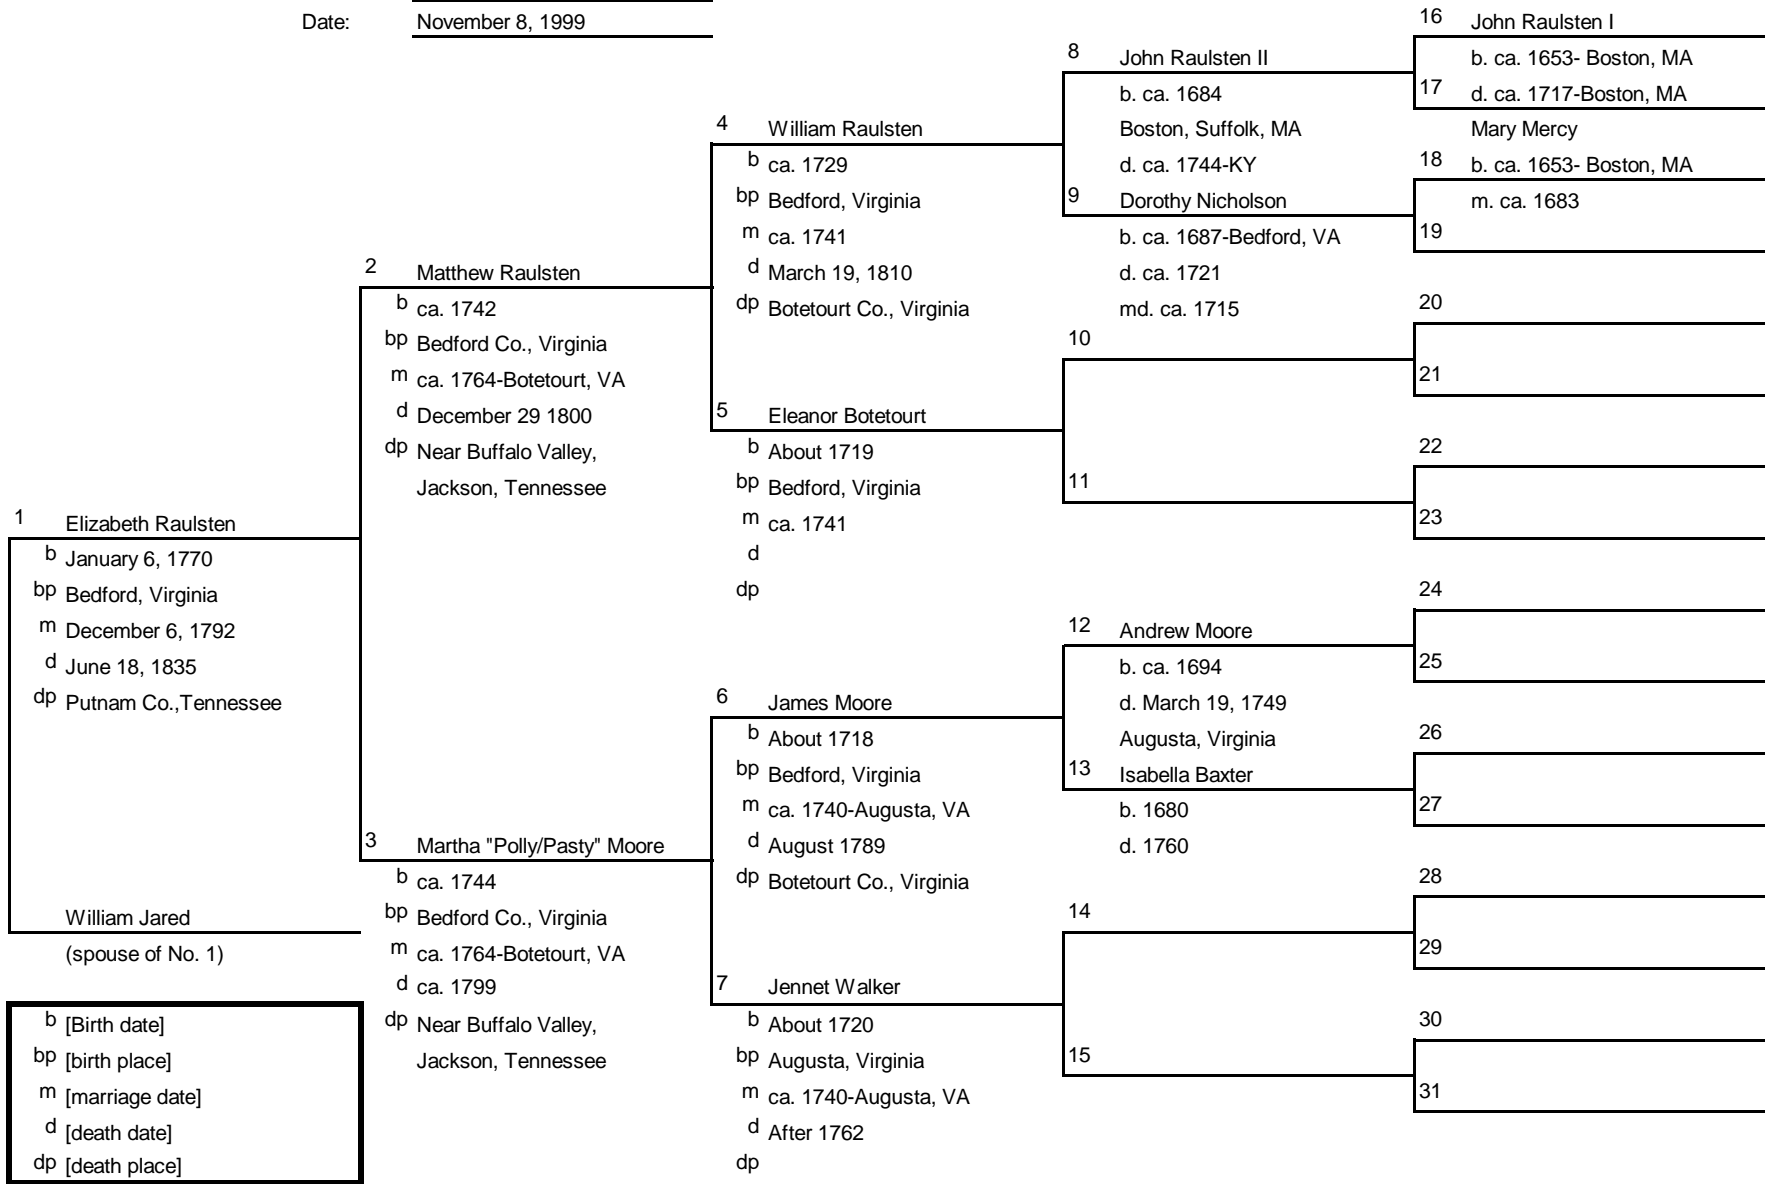

Family Tree

Ancestors of: Elizabeth Raulsten
Chart No.: 31-5 (#1 = #5 on Chart #31)
Compiled by: Audrey J. (Denny) Lambert
Date: November 8, 1999

b [Birth date]
bp [birth place]
m [marriage date]
d [death date]
dp [death place]