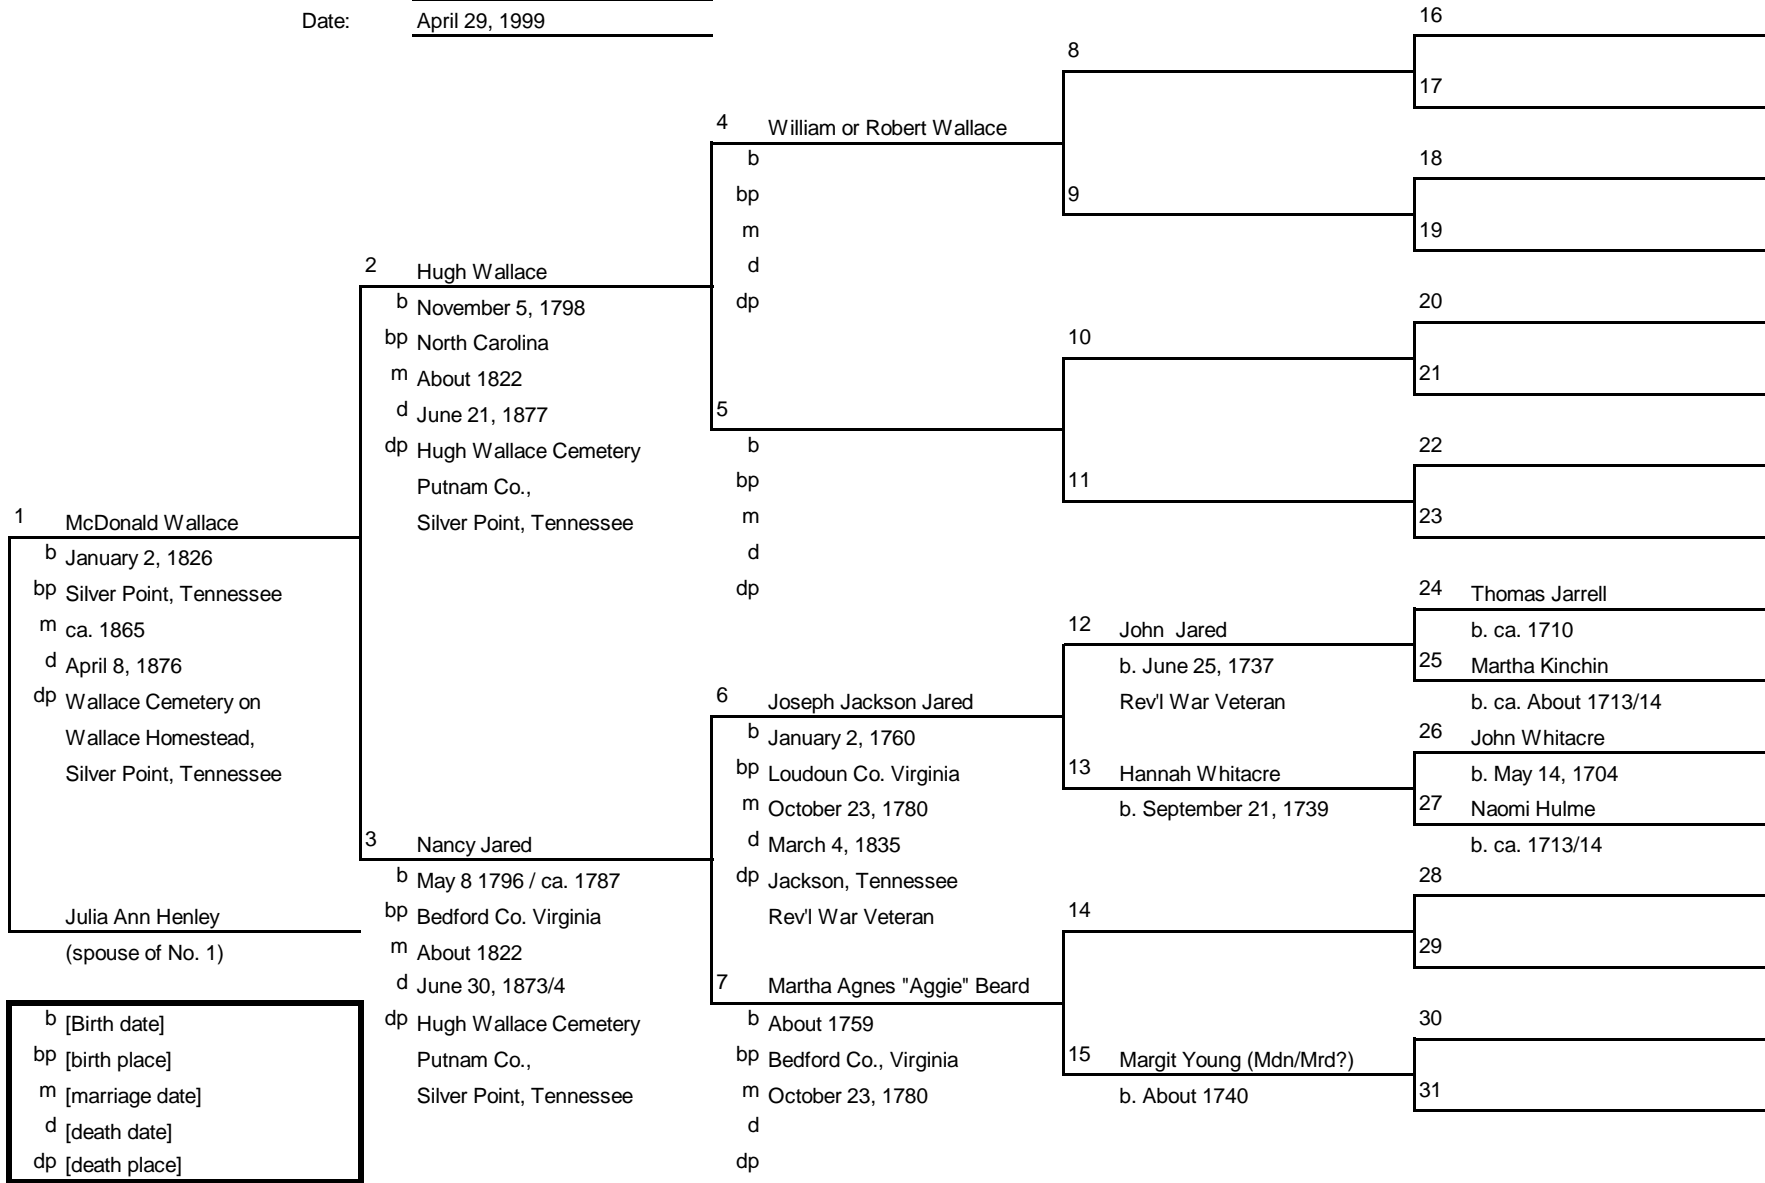

Family Tree

Ancestors of: McDonald Wallace
Chart No.: 22 (#1 = #22 on chart #1)
Compiled by: Audrey June (Denny) Lambert
Date: April 29, 1999