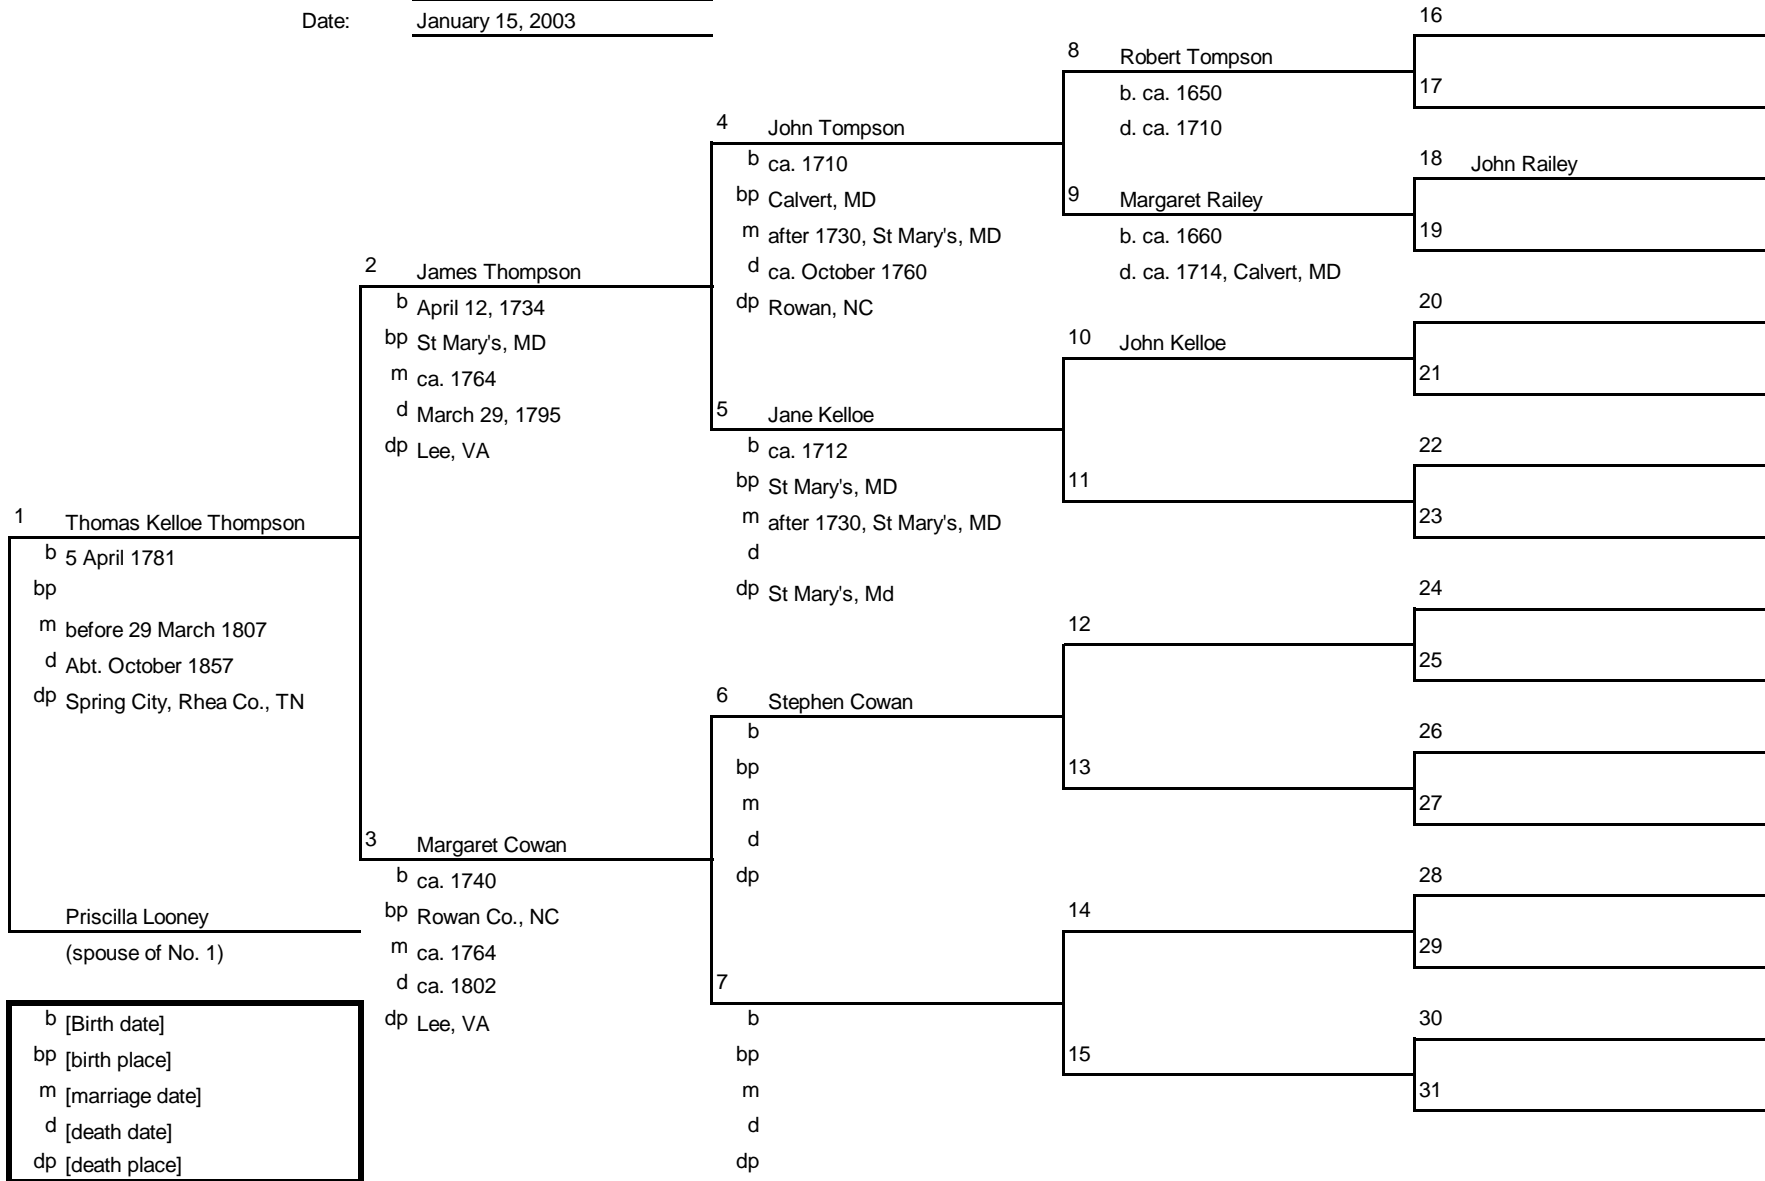

b [Birth date]
 bp [birth place]
 m [marriage date]
 d [death date]
 dp [death place]

Family Tree

Ancestors of: Esquire Looney Thompson Jr.
 Chart No.: 30 (#1 = #30 on chart #1)
 Compiled by: Audrey June (Denny) Lambert
 Date: January 15, 2003

b [Birth date]
 bp [birth place]
 m [marriage date]
 d [death date]
 dp [death place]

Family Tree

Ancestors of: Priscilla Looney
 Chart No.: 30-5 (#1 = #5 on Chart #30)
 Compiled by: Audrey June (Denny) Lambert
 Date: January 15, 2003