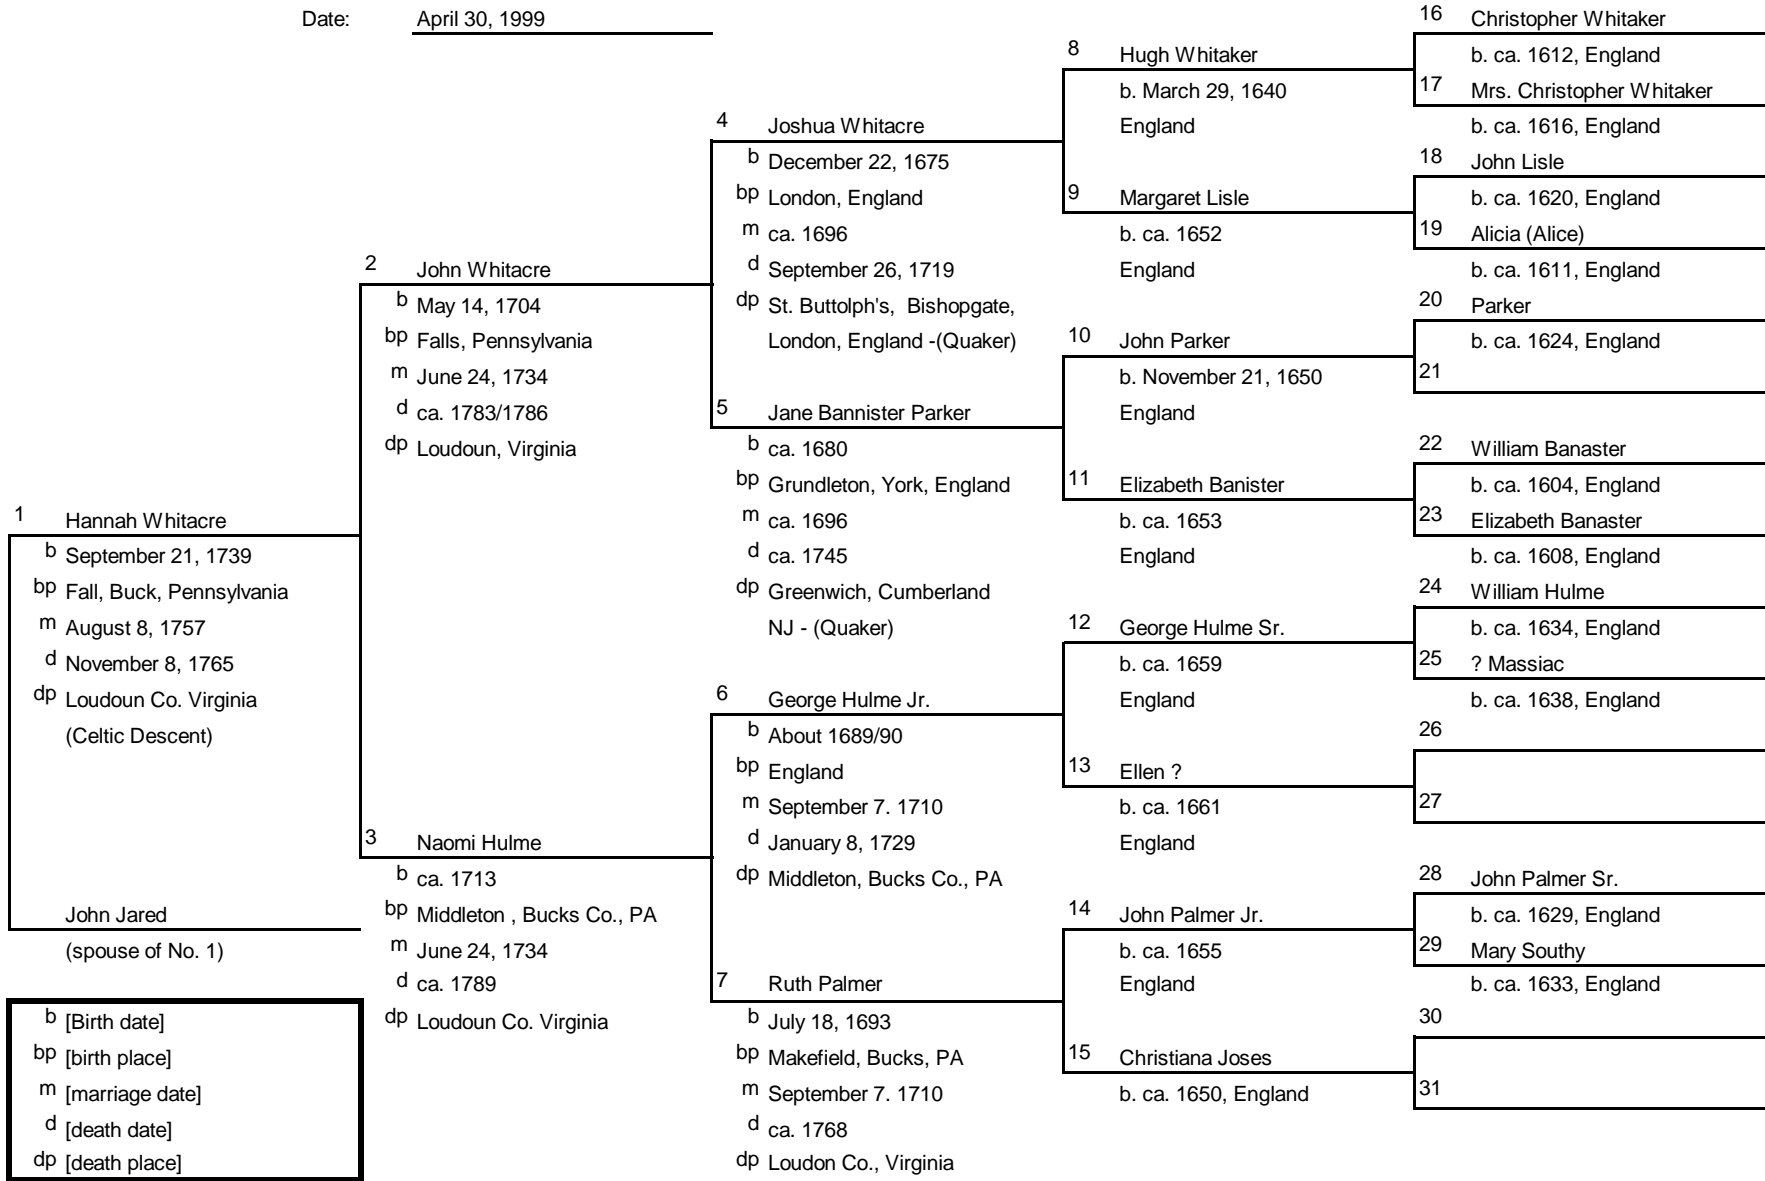

Family Tree

Ancestors of: William Anderson
 Chart No.: 20-08 (#1 = #8 on chart #20)
 Compiled by: Audrey June (Denny) Lambert
 Date: July 2, 1999

b [Birth date]
 bp [birth place]
 m [marriage date]
 d [death date]
 dp [death place]

b [Birth date]
 bp [birth place]
 m [marriage date]
 d [death date]
 dp [death place]

Family Tree

Ancestors of: Joseph Jared
 Chart No.: 22-06 (#1 = #6 on chart #22)
 Compiled by: Audrey June (Denny) Lambert
 Date: April 29, 1999

b [Birth date]
 bp [birth place]
 m [marriage date]
 d [death date]
 dp [death place]

Family Tree

Ancestors of: John Jared
 Chart No.: 22-12 (#1 = #12 on chart #22)
 Compiled by: Audrey June (Denny) Lambert
 Date: April 29, 1999

b [Birth date]
bp [birth place]
m [marriage date]
d [death date]
dp [death place]

Family Tree

Ancestors of: Hannah Whitacre
 Chart No.: 22-13 (#1 = #13 on chart #22)
 Compiled by: Audrey June (Denny) Lambert
 Date: April 30, 1999