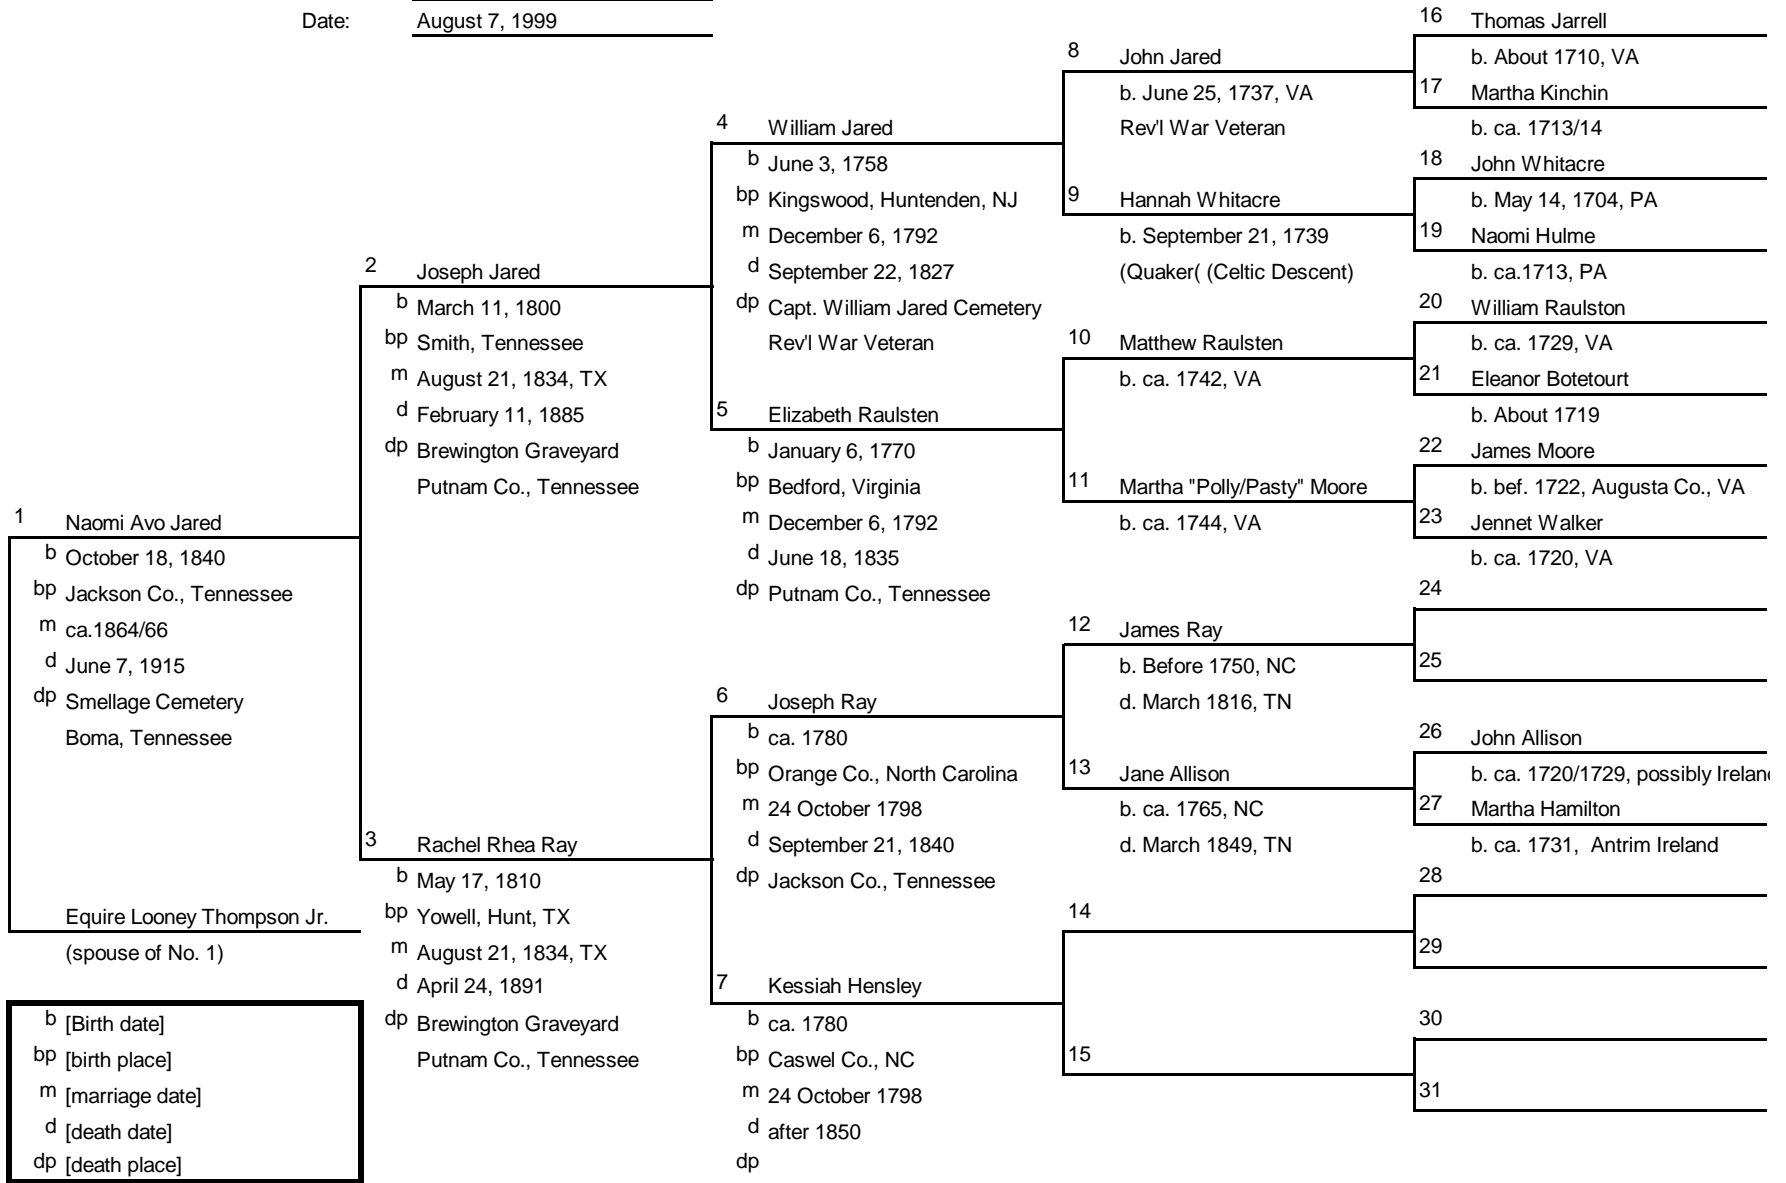

Family Tree

Ancestors of: Naomi Avo Jared
Chart No.: 31 (#1 = #31 on chart #1)
Compiled by: Audrey June (Denny) Lambert
Date: August 7, 1999

b [Birth date]
bp [birth place]
m [marriage date]
d [death date]
dp [death place]