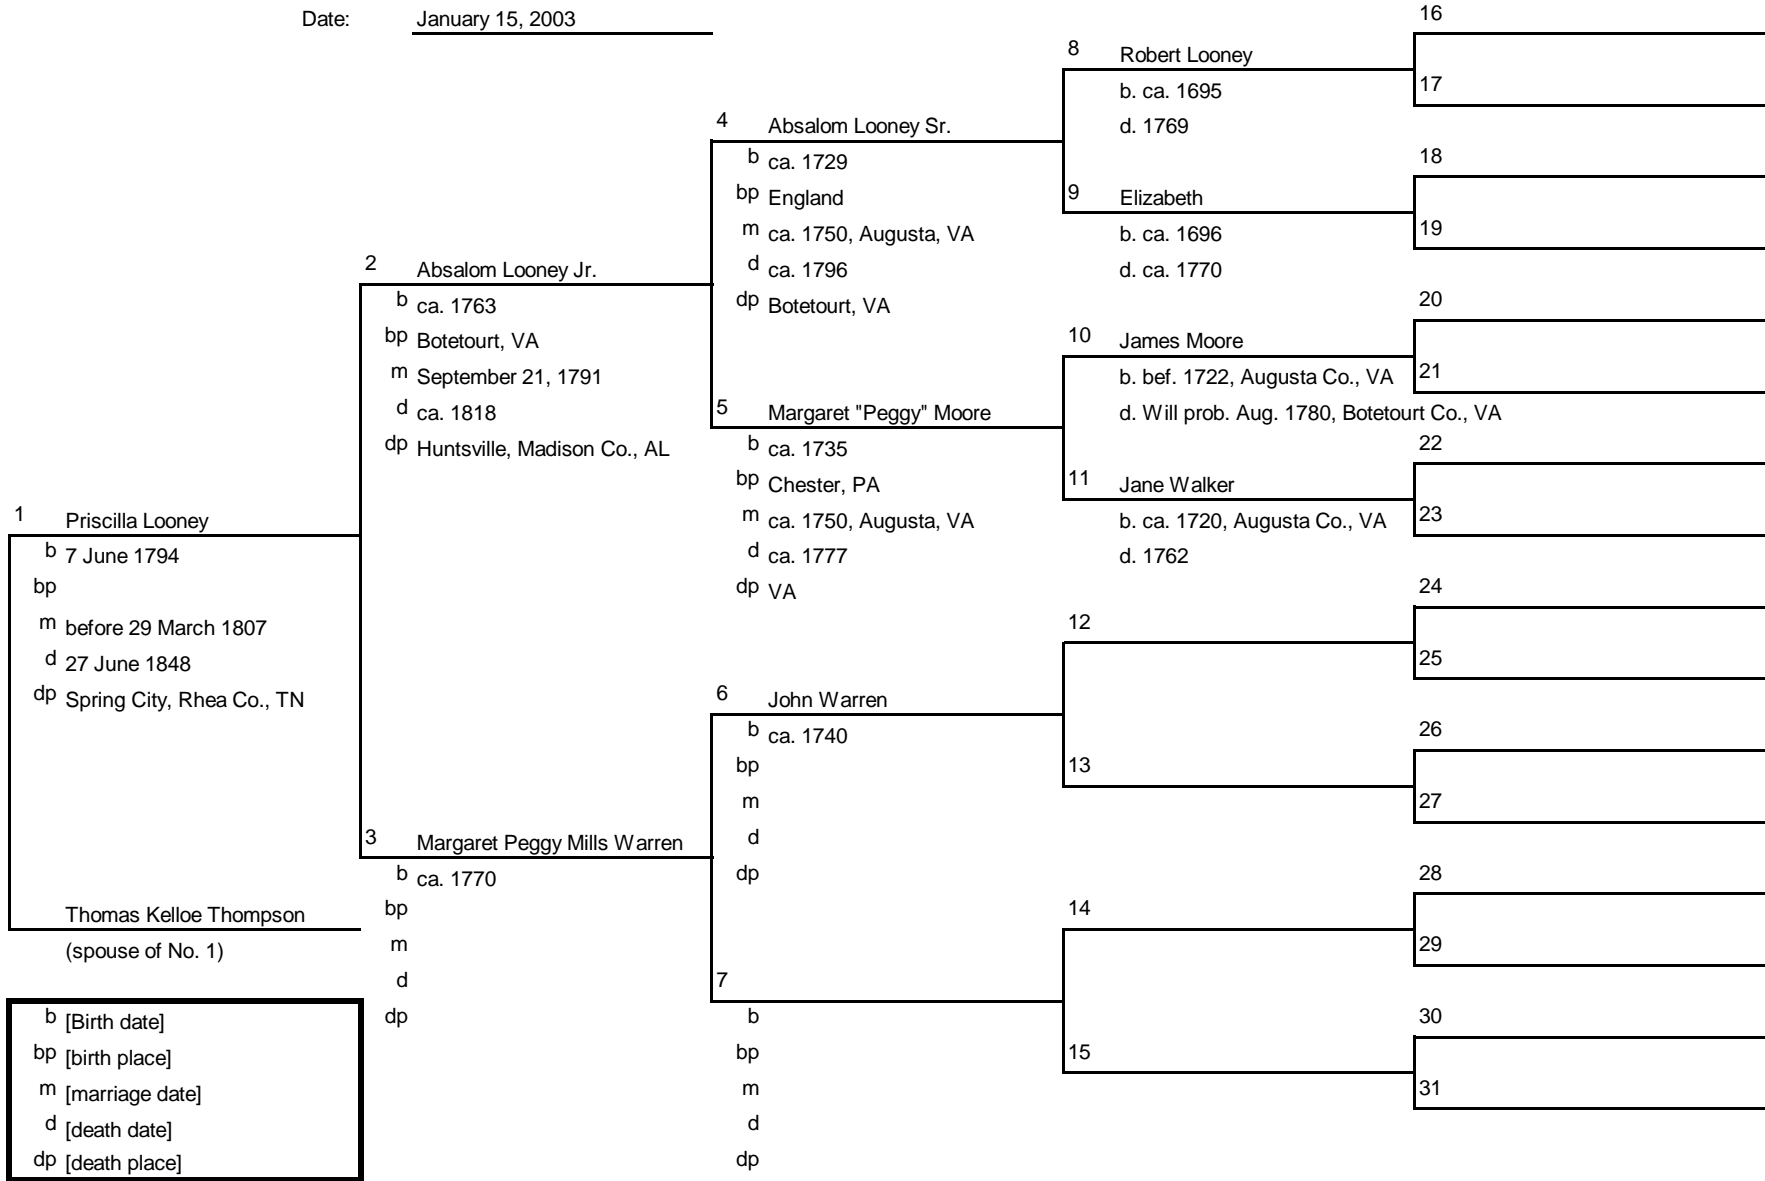

b [Birth date]
 bp [birth place]
 m [marriage date]
 d [death date]
 dp [death place]

Family Tree

Ancestors of: Esquire Looney Thompson Jr.
 Chart No.: 30 (#1 = #30 on chart #1)
 Compiled by: Audrey June (Denny) Lambert
 Date: January 15, 2003

b [Birth date]
 bp [birth place]
 m [marriage date]
 d [death date]
 dp [death place]

Family Tree

Ancestors of: Thomas Kelloe Thompson
 Chart No.: 30-4 (#1 = #4 on Chart #30)
 Compiled by: Audrey June (Denny) Lambert
 Date: January 15, 2003

b [Birth date]
 bp [birth place]
 m [marriage date]
 d [death date]
 dp [death place]

Family Tree

Ancestors of: Priscilla Looney
 Chart No.: 30-5 (#1 = #5 on Chart #30)
 Compiled by: Audrey June (Denny) Lambert
 Date: January 15, 2003