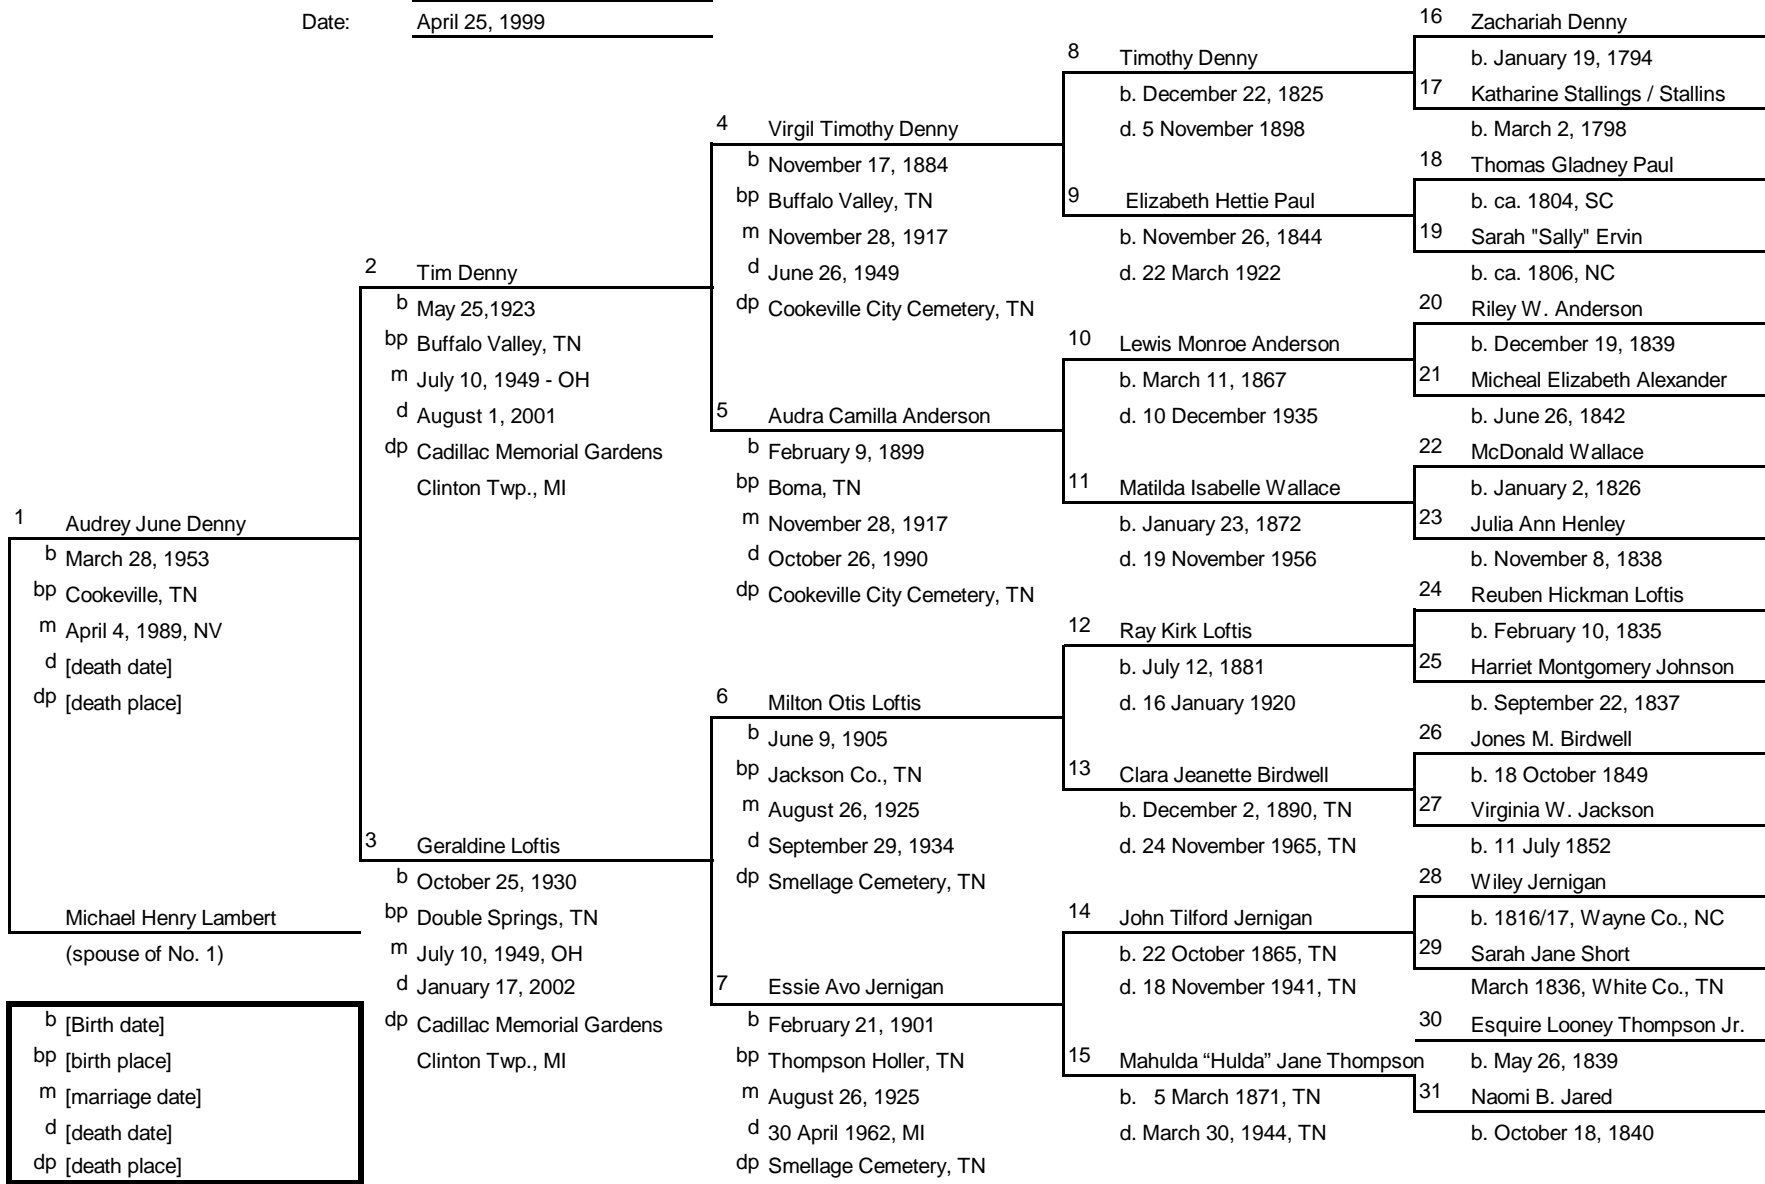

Family Tree

Ancestors of: Audrey June (Denny) Lambert
 Chart No.: 1
 Compiled by: Audrey June (Denny) Lambert
 Date: April 25, 1999

b [Birth date]
 bp [birth place]
 m [marriage date]
 d [death date]
 dp [death place]

Family Tree

Ancestors of: William Lewis Timothy "Tim" Denny
 Chart No.: 2 (#1 = #2 on chart #1)
 Compiled by: Audrey June (Denny) Lambert
 Date: April 19, 1999

Family Tree

Ancestors of: Geraldine Loftis
 Chart No.: 3 (#1 = #3 on chart #1)
 Compiled by: Audrey June (Denny) Lambert
 Date: April 25, 1999

Family Tree

Ancestors of: Virgil Timothy Denny
 Chart No.: 4 (#1 = #4 on chart #1)
 Compiled by: Audrey June (Denny) Lambert
 Date: April 27, 1999

Family Tree

Ancestors of: Audra Camilla Anderson
 Chart No.: 5 (#1 = #5 on chart #1)
 Compiled by: Audrey June (Denny) Lambert
 Date: April 25, 1999

Family Tree

Ancestors of: William Anderson
 Chart No.: 20-08 (#1 = #8 on chart #20)
 Compiled by: Audrey June (Denny) Lambert
 Date: July 2, 1999

b [Birth date]
 bp [birth place]
 m [marriage date]
 d [death date]
 dp [death place]