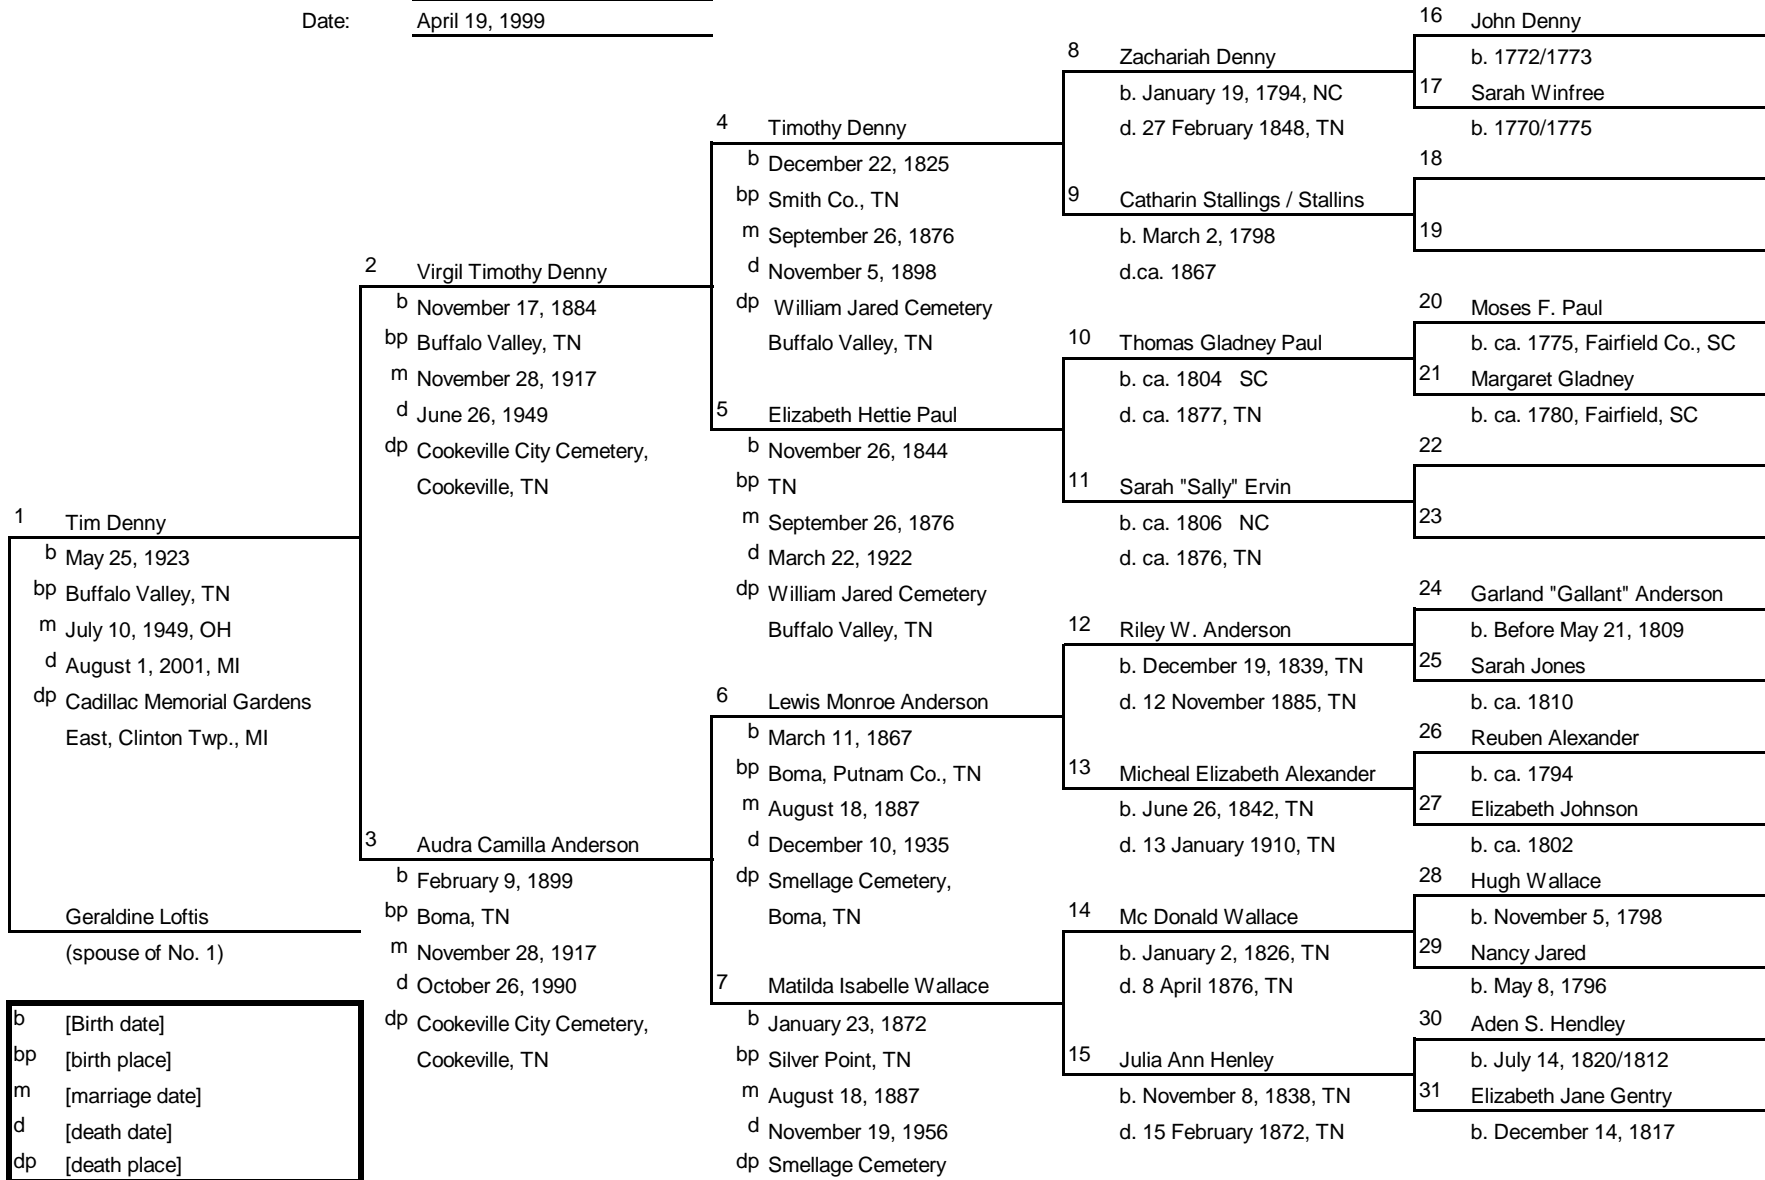

Family Tree

Ancestors of: Audrey June (Denny) Lambert
 Chart No.: 1
 Compiled by: Audrey June (Denny) Lambert
 Date: April 25, 1999

b [Birth date]
 bp [birth place]
 m [marriage date]
 d [death date]
 dp [death place]

Family Tree

Ancestors of: William Lewis Timothy "Tim" Denny
 Chart No.: 2 (#1 = #2 on chart #1)
 Compiled by: Audrey June (Denny) Lambert
 Date: April 19, 1999

Family Tree

Ancestors of: Geraldine Loftis
 Chart No.: 3 (#1 = #3 on chart #1)
 Compiled by: Audrey June (Denny) Lambert
 Date: April 25, 1999

Family Tree

Ancestors of: Virgil Timothy Denny
 Chart No.: 4 (#1 = #4 on chart #1)
 Compiled by: Audrey June (Denny) Lambert
 Date: April 27, 1999

Family Tree

Ancestors of: Audra Camilla Anderson
 Chart No.: 5 (#1 = #5 on chart #1)
 Compiled by: Audrey June (Denny) Lambert
 Date: April 25, 1999

Family Tree

Ancestors of: William Anderson
 Chart No.: 20-08 (#1 = #8 on chart #20)
 Compiled by: Audrey June (Denny) Lambert
 Date: July 2, 1999

b [Birth date]
 bp [birth place]
 m [marriage date]
 d [death date]
 dp [death place]