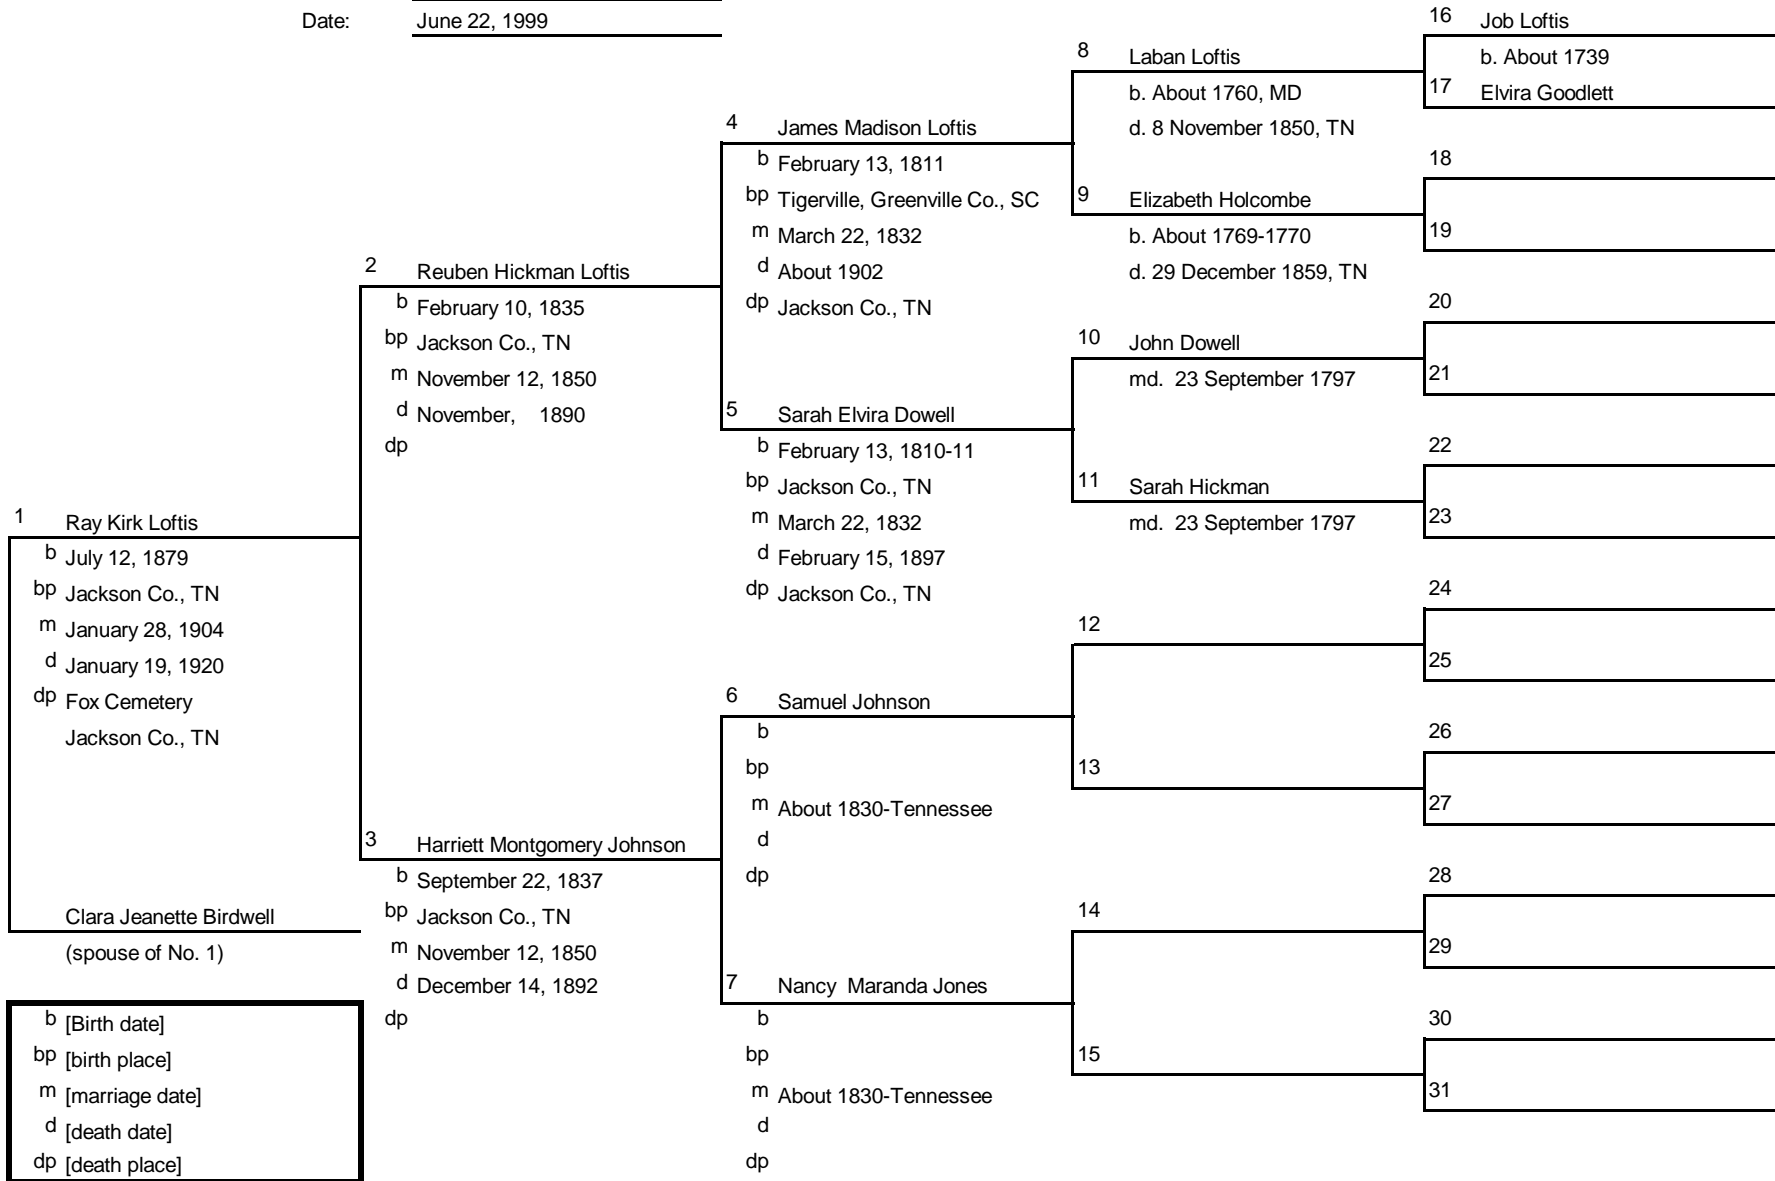

b [Birth date]
 bp [birth place]
 m [marriage date]
 d [death date]
 dp [death place]

Family Tree

Ancestors of: Lewis Monroe Anderson
 Chart No.: 10 (#1 = #10 on chart #1)
 Compiled by: Audrey June (Denny) Lambert
 Date: April 27, 1999

b [Birth date]
 bp [birth place]
 m [marriage date]
 d [death date]
 dp [death place]

Family Tree

Ancestors of: Matilda Isabelle Wallace
 Chart No.: 11 (#1 = #11 on chart #1)
 Compiled by: Audrey June (Denny) Lambert
 Date: April 27, 1999

b [Birth date]
 bp [birth place]
 m [marriage date]
 d [death date]
 dp [death place]

Family Tree

Ancestors of: Barlett Gentry
 Chart No.: 11-28 (#1=#28 on Chart #11)
 Compiled by: Audrey June (Denny) Lambert
 Date: November 1, 1999

Family Tree

Ancestors of: Robert Gentry
 Chart No.: 11-28-02 (#1=#2 on Chart #11-28)
 Compiled by: Audrey June (Denny) Lambert
 Date: November 1, 1999

Family Tree

Ancestors of: Ray Kirk Loftis
 Chart No.: 12 (#1 = #12 on chart #1)
 Compiled by: Audrey June (Denny) Lambert
 Date: June 22, 1999