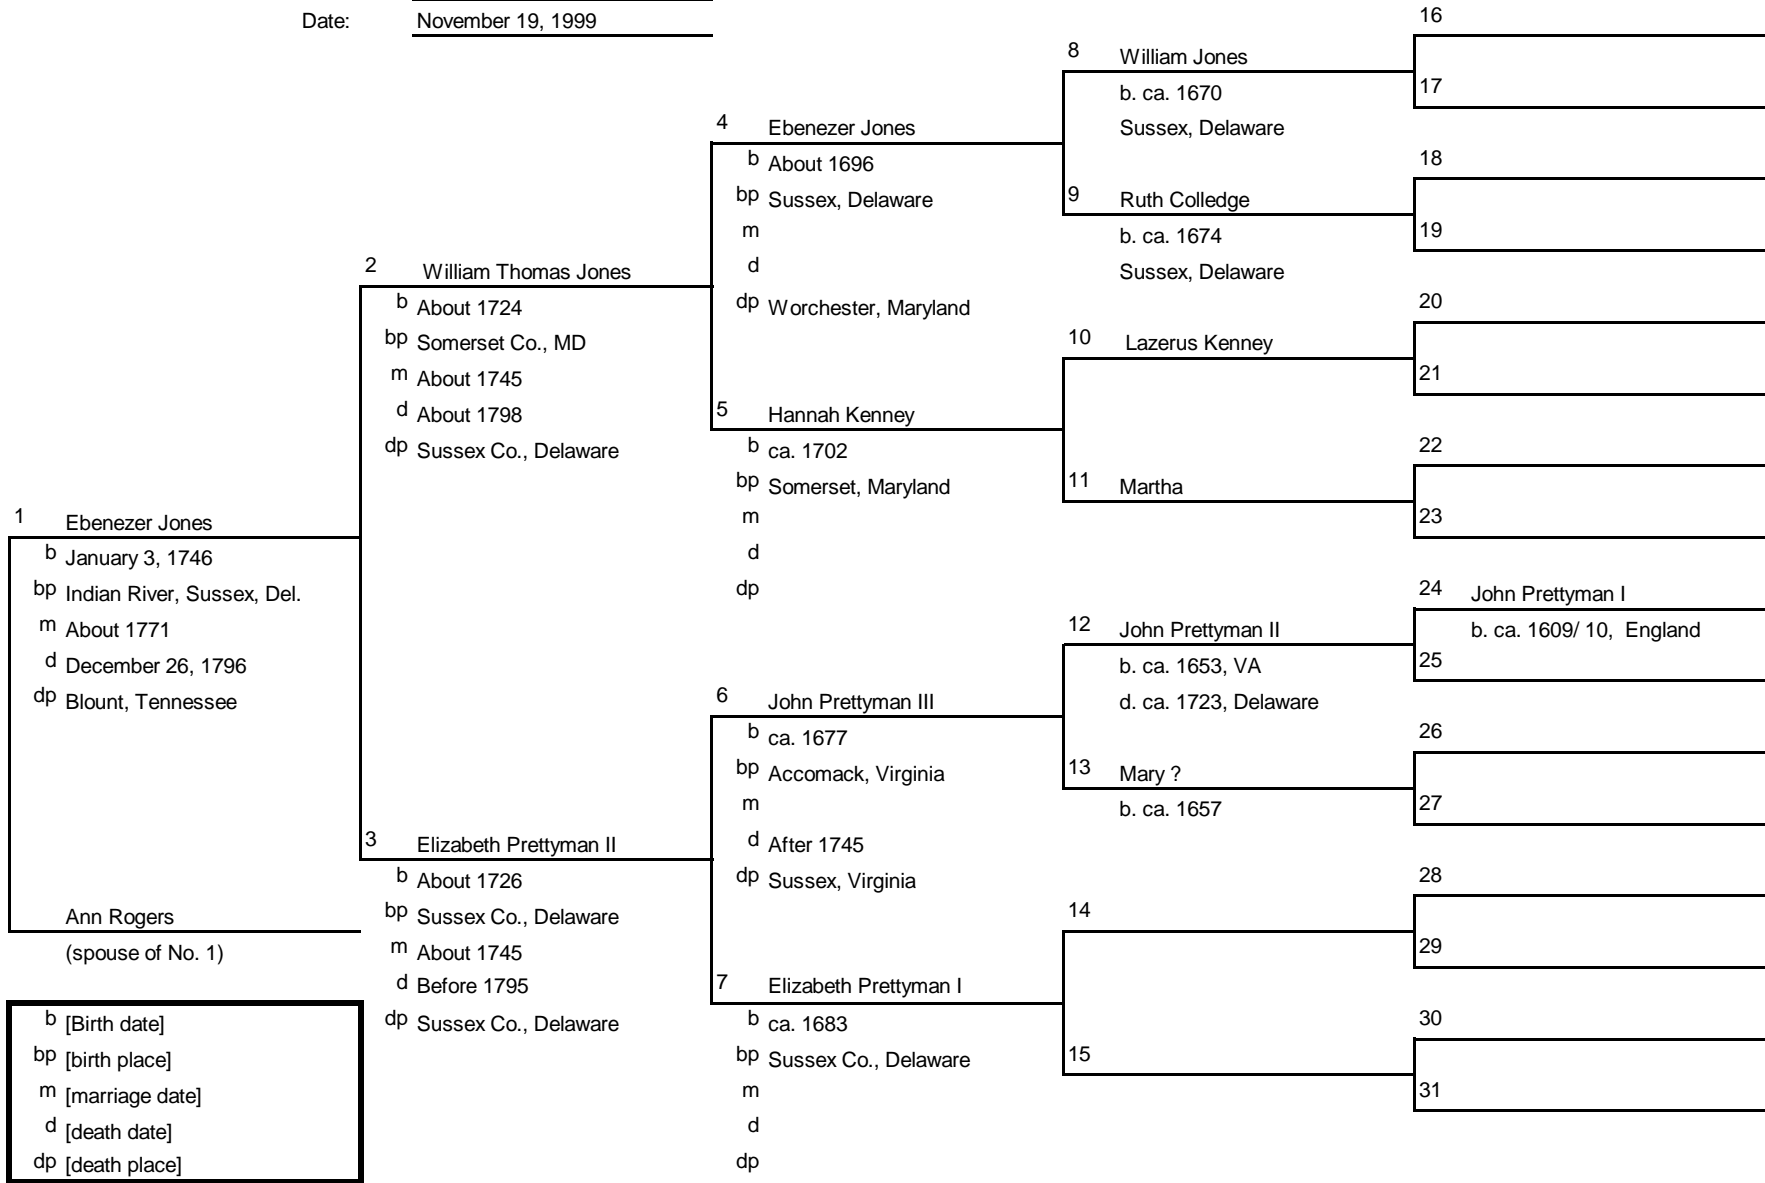

Family Tree

Ancestors of: Prettyman Jones
 Chart No.: 20-06 (#1=#6 on Chart #20)
 Compiled by: Audrey June (Denny) Lambert
 Date: October 31, 1999

b [Birth date]
 bp [birth place]
 m [marriage date]
 d [death date]
 dp [death place]

Family Tree

Ancestors of: William Anderson
 Chart No.: 20-08 (#1 = #8 on chart #20)
 Compiled by: Audrey June (Denny) Lambert
 Date: July 2, 1999

b [Birth date]
 bp [birth place]
 m [marriage date]
 d [death date]
 dp [death place]

Family Tree

Ancestors of: Edward Robinson Jr.
 Chart No.: 20-10 (#1 = #10 on chart #20)
 Compiled by: Audrey June (Denny) Lambert
 Date: October 30, 1999

b [Birth date]
 bp [birth place]
 m [marriage date]
 d [death date]
 dp [death place]

Family Tree

Ancestors of: Ebenezer Jones
 Chart No.: 20-12 (#1=#12 on Chart #20)
 Compiled by: Audrey June (Denny) Lambert
 Date: November 19, 1999

b [Birth date]
 bp [birth place]
 m [marriage date]
 d [death date]
 dp [death place]