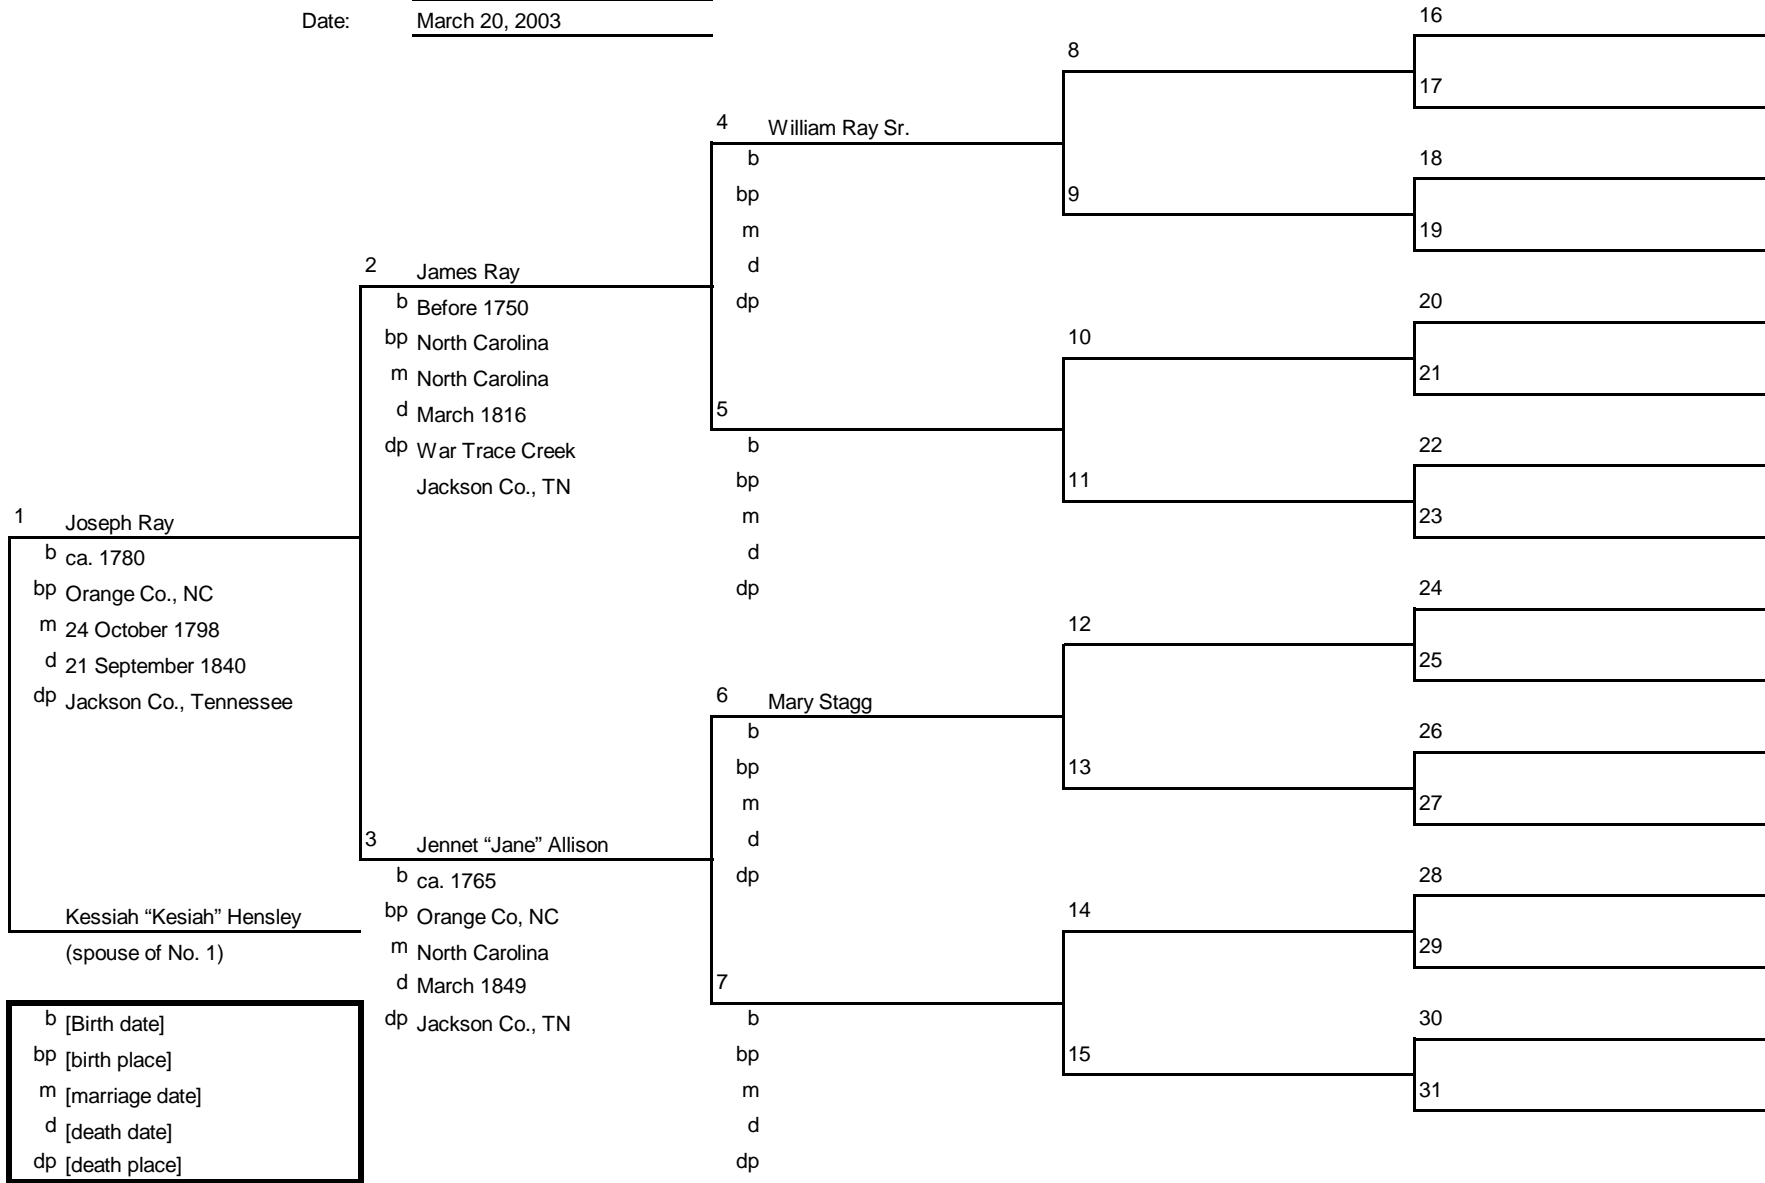

Family Tree

Ancestors of: Joseph Ray
Chart No.: 31-6 (#1 = #6 on Chart #31)
Compiled by: Audrey J. (Denny) Lambert
Date: March 20, 2003