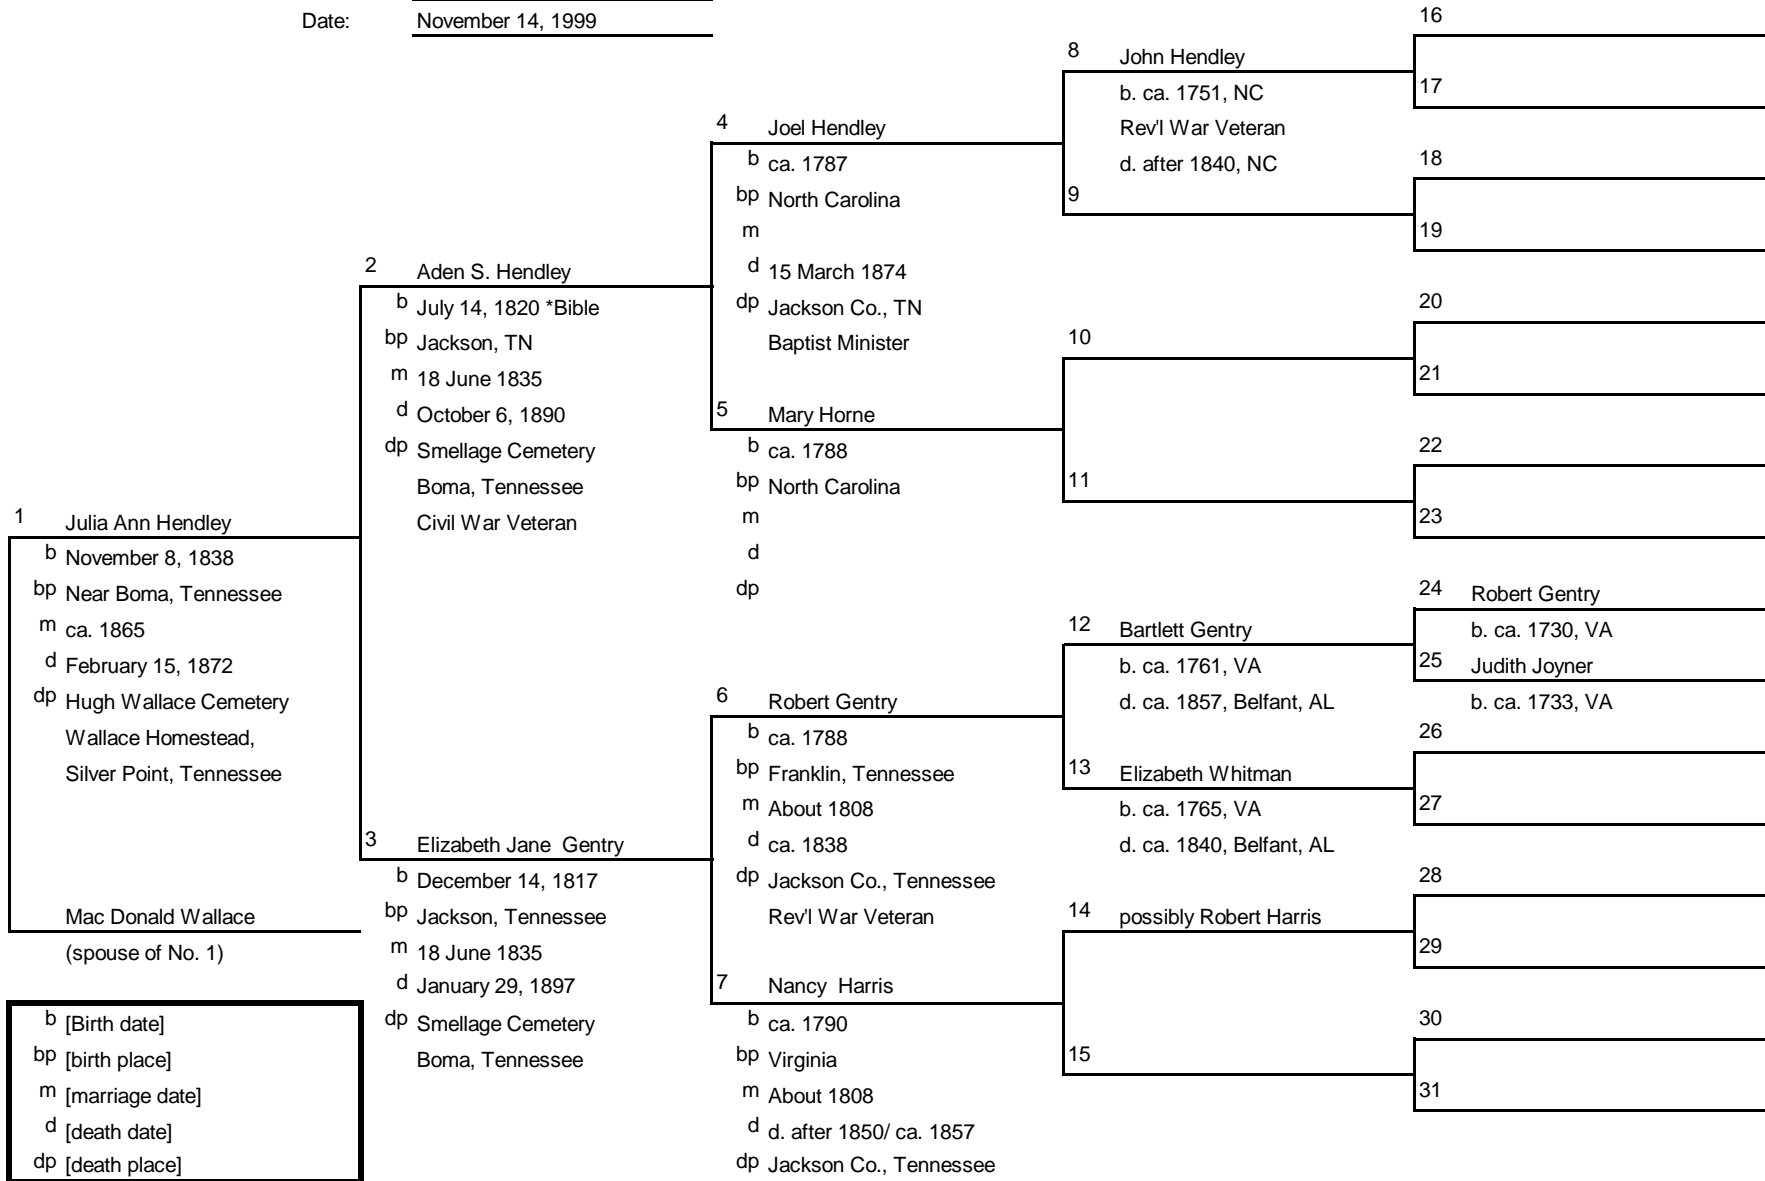

Family Tree

Ancestors of: William Anderson
 Chart No.: 20-08 (#1 = #8 on chart #20)
 Compiled by: Audrey June (Denny) Lambert
 Date: July 2, 1999

b [Birth date]
 bp [birth place]
 m [marriage date]
 d [death date]
 dp [death place]

Family Tree

Ancestors of: John Whitacre
 Chart No.: 22-26 (#1 = #26 on chart #22)
 Compiled by: Audrey June (Denny) Lambert
 Date: April 30, 1999

b [Birth date]
 bp [birth place]
 m [marriage date]
 d [death date]
 dp [death place]

Family Tree

Ancestors of: James Whitaker
 Chart No.: 22-26-16 (#1=#16 on Chart #22-26)
 Compiled by: Audrey June (Denny) Lambert
 Date: October 31, 1999

Family Tree

Ancestors of: Naomi Hulme
 Chart No.: 22-27 (#1 = #27 on chart #22)
 Compiled by: Audrey June (Denny) Lambert
 Date: May 1, 1999

Family Tree

Ancestors of: Julia Ann Hendley
 Chart No.: 23 (#1 = #23 on chart #1)
 Compiled by: Audrey June (Denny) Lambert
 Date: November 14, 1999

Family Tree

Ancestors of: Robert Gentry
 Chart No.: 23-24 (#1 = #24 on Chart #23)
 Compiled by: Audrey June (Denny) Lambert
 Date: November 14, 1999