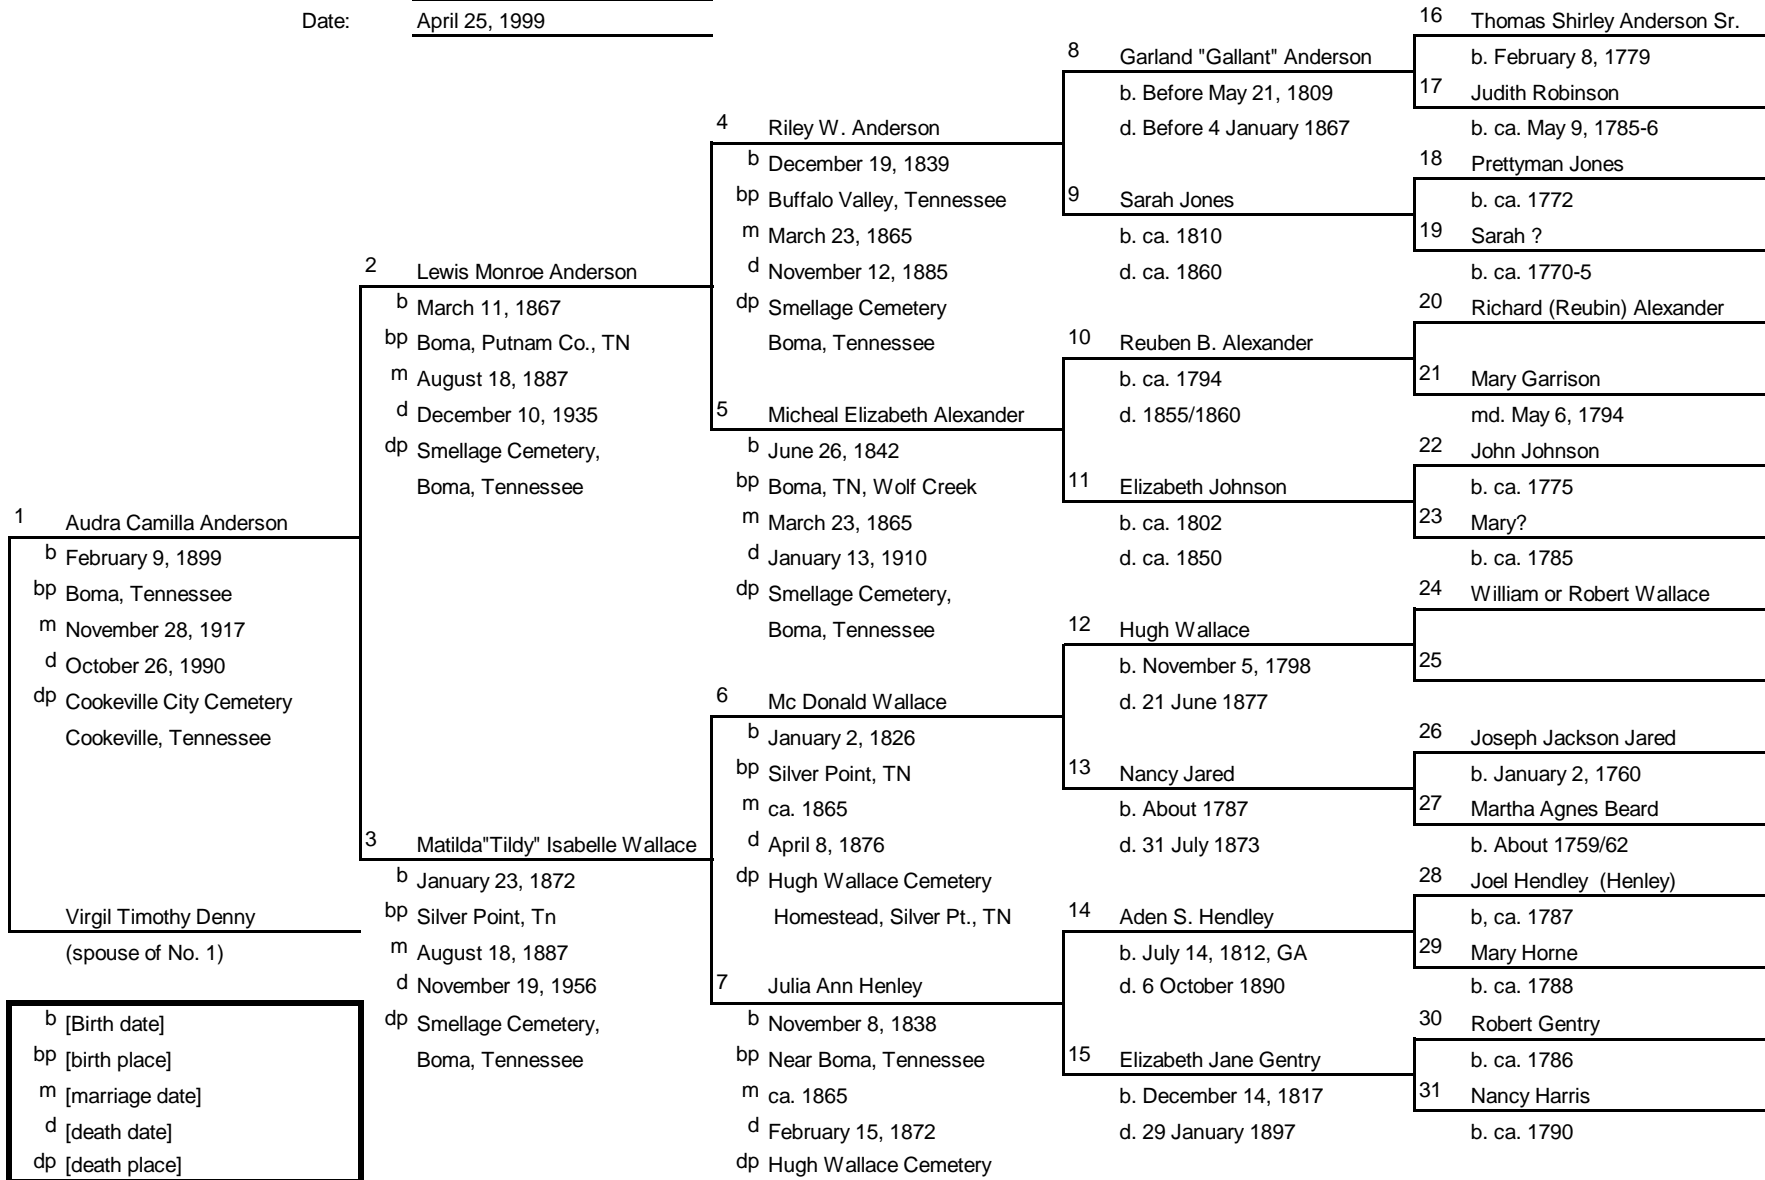

Family Tree

Ancestors of: Audrey June (Denny) Lambert
 Chart No.: 1
 Compiled by: Audrey June (Denny) Lambert
 Date: April 25, 1999

b [Birth date]
 bp [birth place]
 m [marriage date]
 d [death date]
 dp [death place]

Family Tree

Ancestors of: William Lewis Timothy "Tim" Denny
 Chart No.: 2 (#1 = #2 on chart #1)
 Compiled by: Audrey June (Denny) Lambert
 Date: April 19, 1999

Family Tree

Ancestors of: Geraldine Loftis
 Chart No.: 3 (#1 = #3 on chart #1)
 Compiled by: Audrey June (Denny) Lambert
 Date: April 25, 1999

Family Tree

Ancestors of: Virgil Timothy Denny
 Chart No.: 4 (#1 = #4 on chart #1)
 Compiled by: Audrey June (Denny) Lambert
 Date: April 27, 1999

Family Tree

Ancestors of: Audra Camilla Anderson
 Chart No.: 5 (#1 = #5 on chart #1)
 Compiled by: Audrey June (Denny) Lambert
 Date: April 25, 1999

Family Tree

Ancestors of: William Anderson
 Chart No.: 20-08 (#1 = #8 on chart #20)
 Compiled by: Audrey June (Denny) Lambert
 Date: July 2, 1999

b [Birth date]
 bp [birth place]
 m [marriage date]
 d [death date]
 dp [death place]