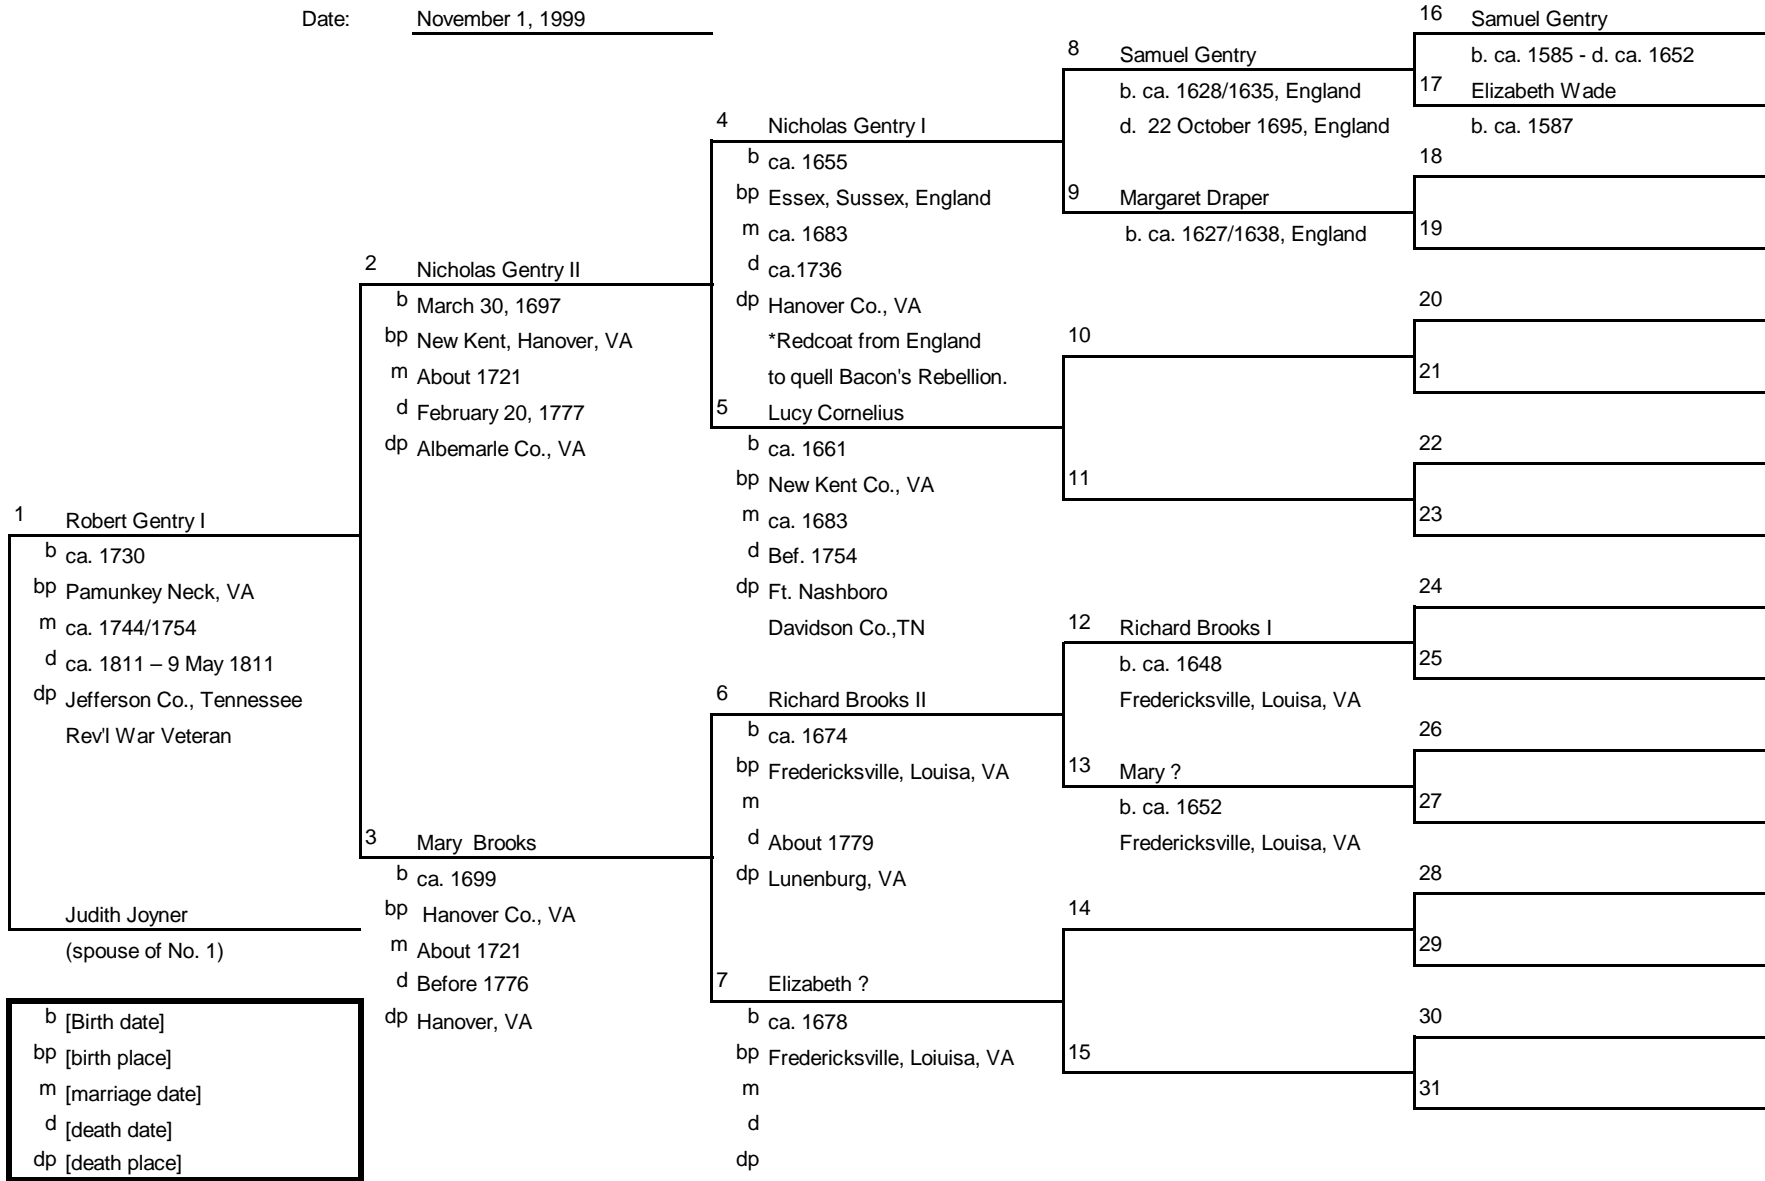

b [Birth date]
 bp [birth place]
 m [marriage date]
 d [death date]
 dp [death place]

Family Tree

Ancestors of: Lewis Monroe Anderson
 Chart No.: 10 (#1 = #10 on chart #1)
 Compiled by: Audrey June (Denny) Lambert
 Date: April 27, 1999

b [Birth date]
 bp [birth place]
 m [marriage date]
 d [death date]
 dp [death place]

Family Tree

Ancestors of: Matilda Isabelle Wallace
 Chart No.: 11 (#1 = #11 on chart #1)
 Compiled by: Audrey June (Denny) Lambert
 Date: April 27, 1999

b [Birth date]
 bp [birth place]
 m [marriage date]
 d [death date]
 dp [death place]

Family Tree

Ancestors of: Barlett Gentry
 Chart No.: 11-28 (#1=#28 on Chart #11)
 Compiled by: Audrey June (Denny) Lambert
 Date: November 1, 1999

Family Tree

Ancestors of: Robert Gentry
 Chart No.: 11-28-02 (#1=#2 on Chart #11-28)
 Compiled by: Audrey June (Denny) Lambert
 Date: November 1, 1999

Family Tree

Ancestors of: Ray Kirk Loftis
 Chart No.: 12 (#1 = #12 on chart #1)
 Compiled by: Audrey June (Denny) Lambert
 Date: June 22, 1999