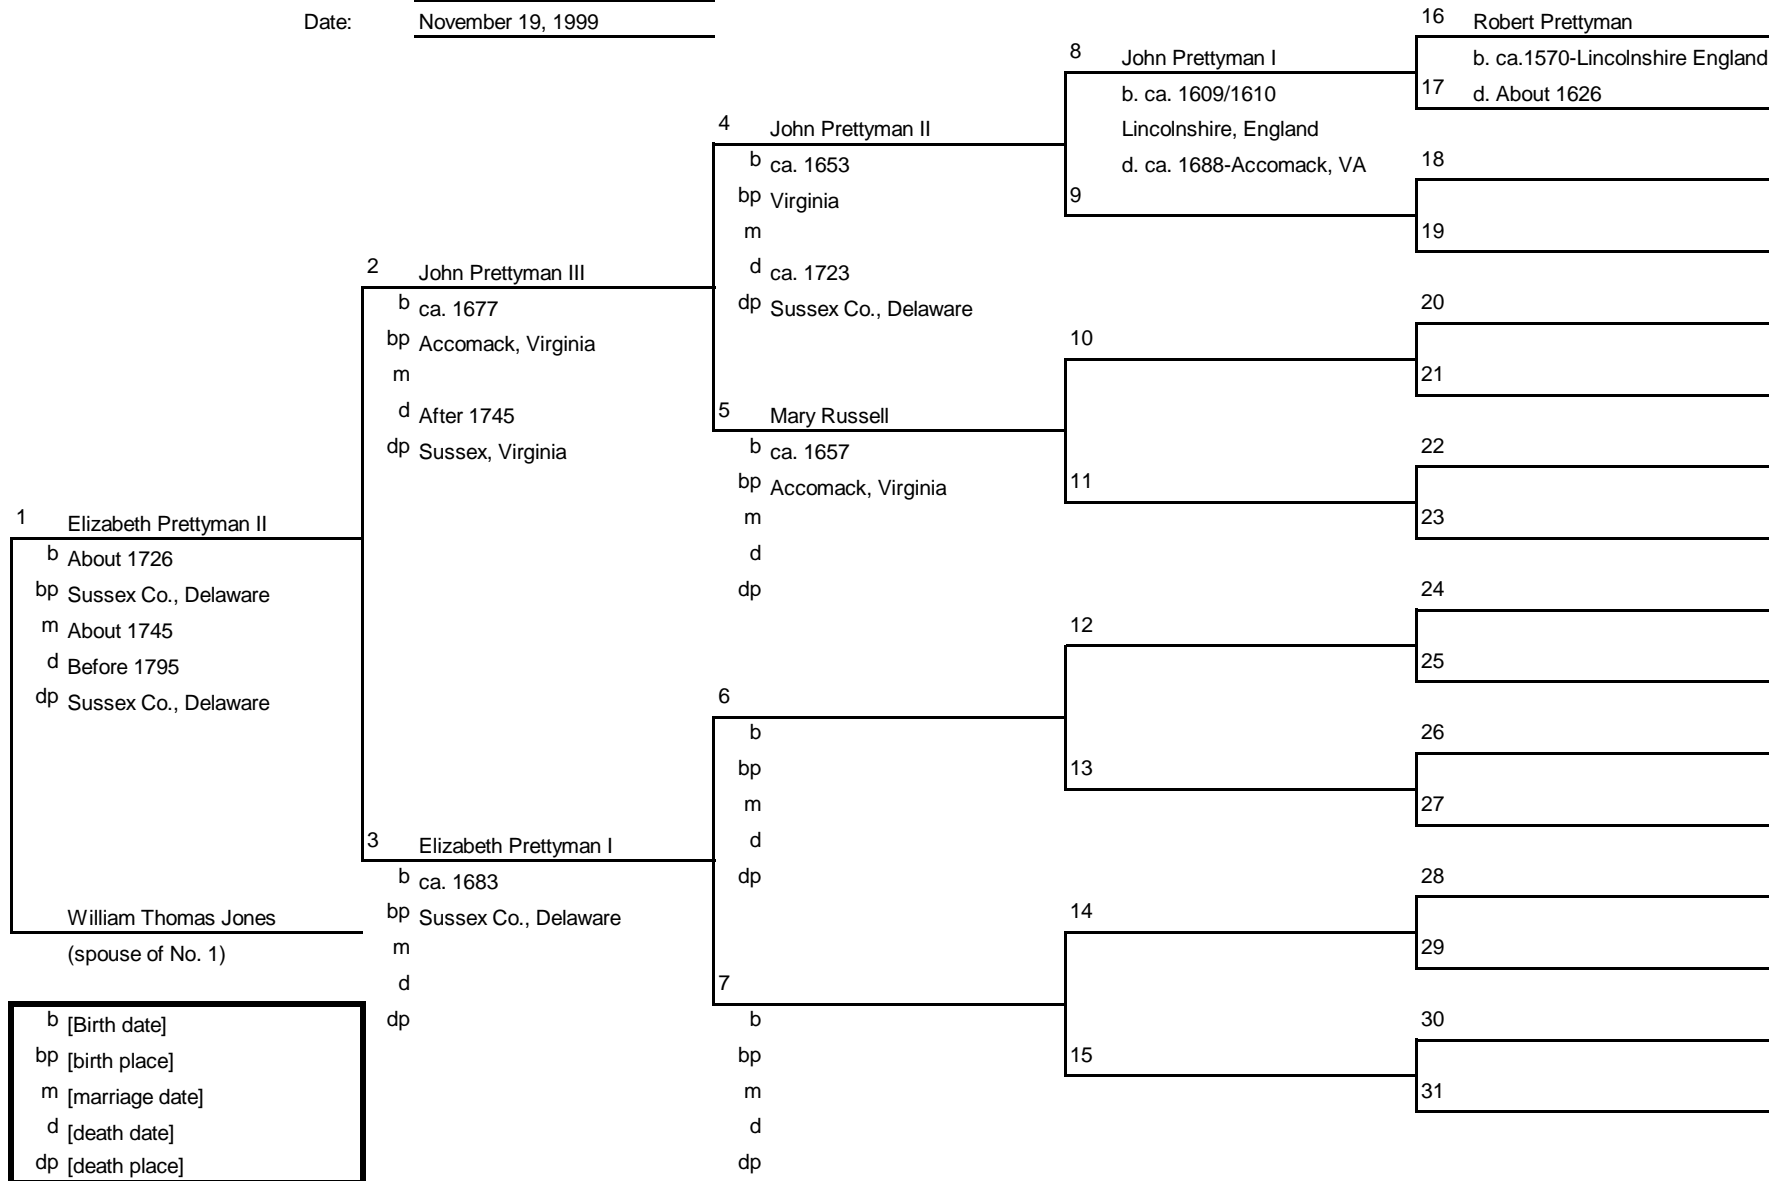

Family Tree

Ancestors of: William Anderson
 Chart No.: 20-08 (#1 = #8 on chart #20)
 Compiled by: Audrey June (Denny) Lambert
 Date: July 2, 1999

b [Birth date]
 bp [birth place]
 m [marriage date]
 d [death date]
 dp [death place]

Family Tree

Ancestors of: Edward Robinson Jr.
 Chart No.: 20-10 (#1 = #10 on chart #20)
 Compiled by: Audrey June (Denny) Lambert
 Date: October 30, 1999

b [Birth date]
 bp [birth place]
 m [marriage date]
 d [death date]
 dp [death place]

Family Tree

Ancestors of: Ebenezer Jones
 Chart No.: 20-12 (#1=#12 on Chart #20)
 Compiled by: Audrey June (Denny) Lambert
 Date: November 19, 1999

b [Birth date]
 bp [birth place]
 m [marriage date]
 d [death date]
 dp [death place]

Family Tree

Ancestors of: Elizabeth Prettyman
 Chart No.: 20-25 (#1=#25 on Chart #20)
 Compiled by: Audrey June (Denny) Lambert
 Date: November 19, 1999

b [Birth date]
 bp [birth place]
 m [marriage date]
 d [death date]
 dp [death place]