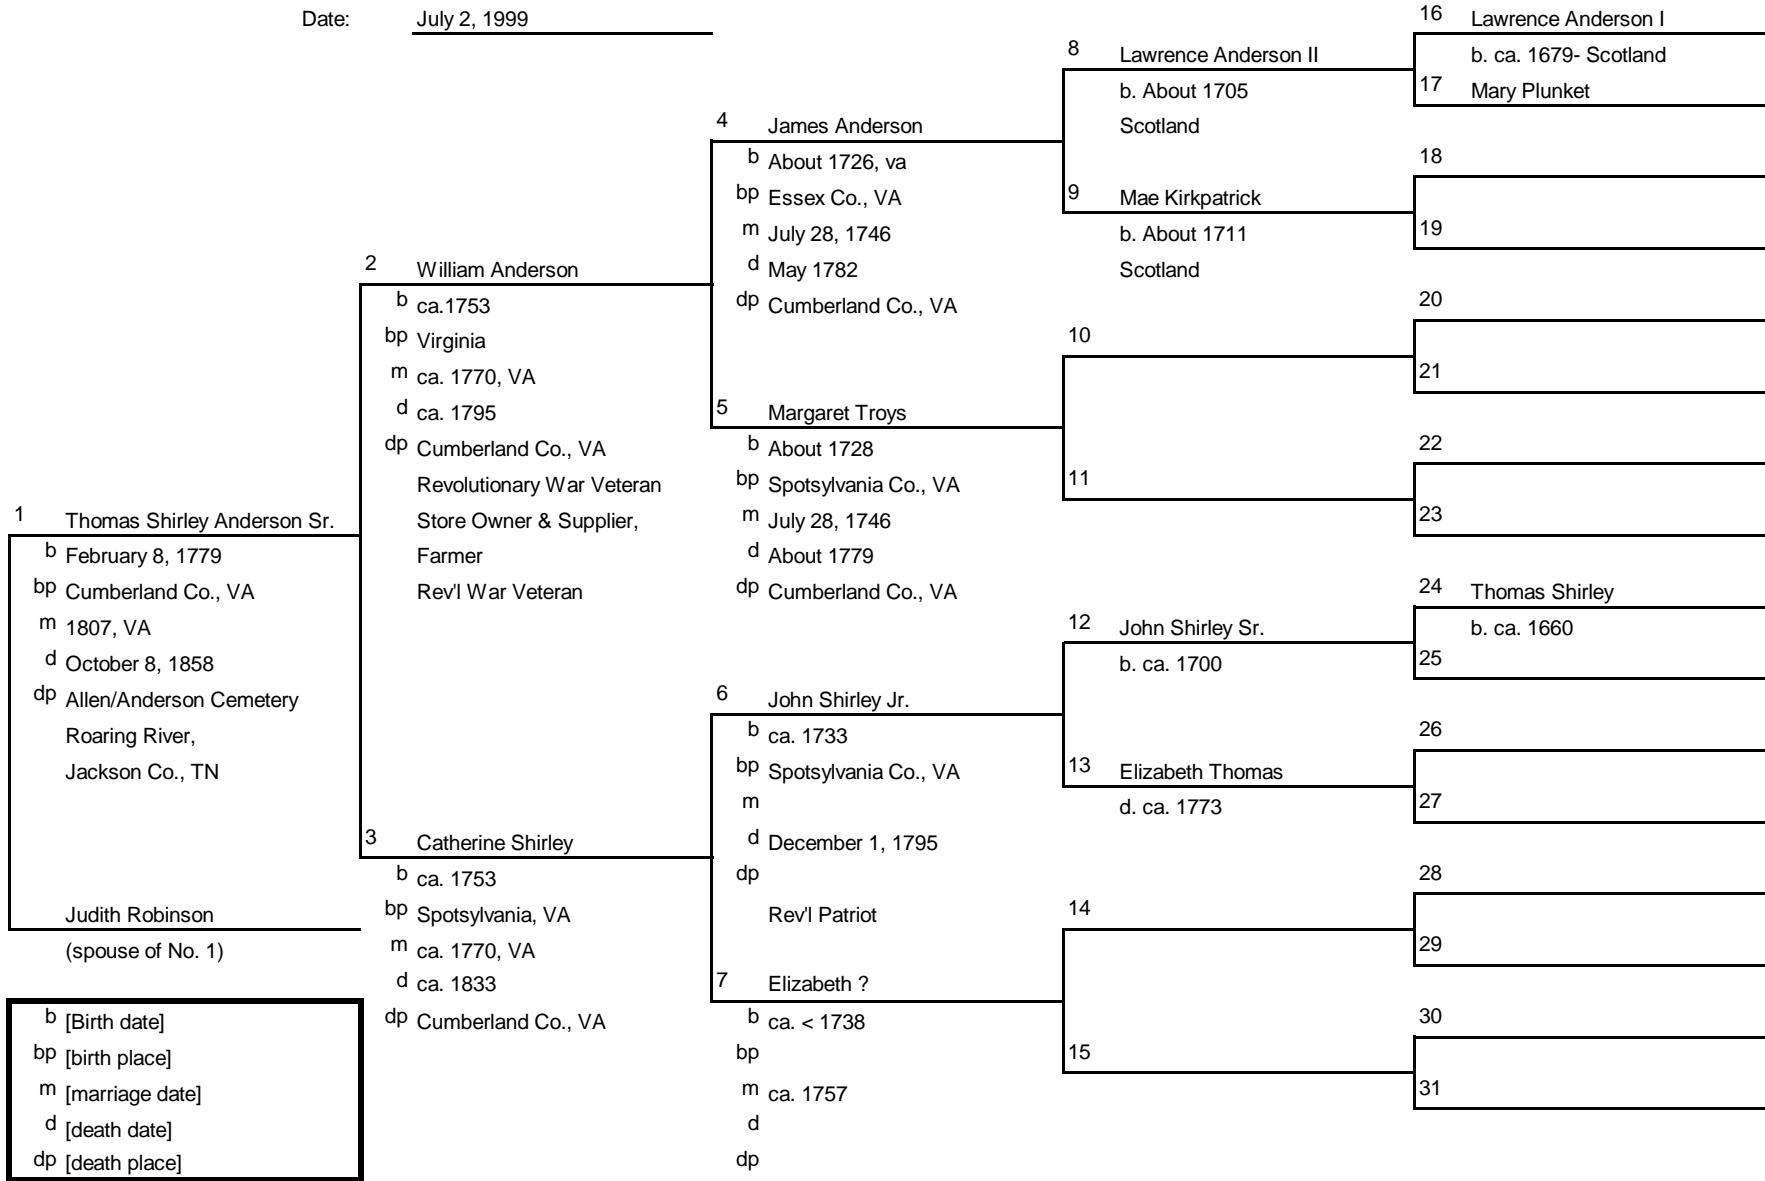

b [Birth date]
 bp [birth place]
 m [marriage date]
 d [death date]
 dp [death place]

Family Tree

Ancestors of: Garland "Gallant" Anderson
 Chart No.: 20-02 (#1 = #2 on chart #20)
 Compiled by: Audrey June (Denny) Lambert
 Date: July 2, 1999

Family Tree

Ancestors of: Thomas Shirley Anderson
 Chart No.: 20-04 (#1 = #4 on chart #20)
 Compiled by: Audrey June (Denny) Lambert
 Date: July 2, 1999

b [Birth date]
 bp [birth place]
 m [marriage date]
 d [death date]
 dp [death place]

Family Tree

Ancestors of: Judith Robinson
 Chart No.: 20-05 (#1 = #5 on chart #20)
 Compiled by: Audrey June (Denny) Lambert
 Date: October 30, 1999

b [Birth date]
 bp [birth place]
 m [marriage date]
 d [death date]
 dp [death place]