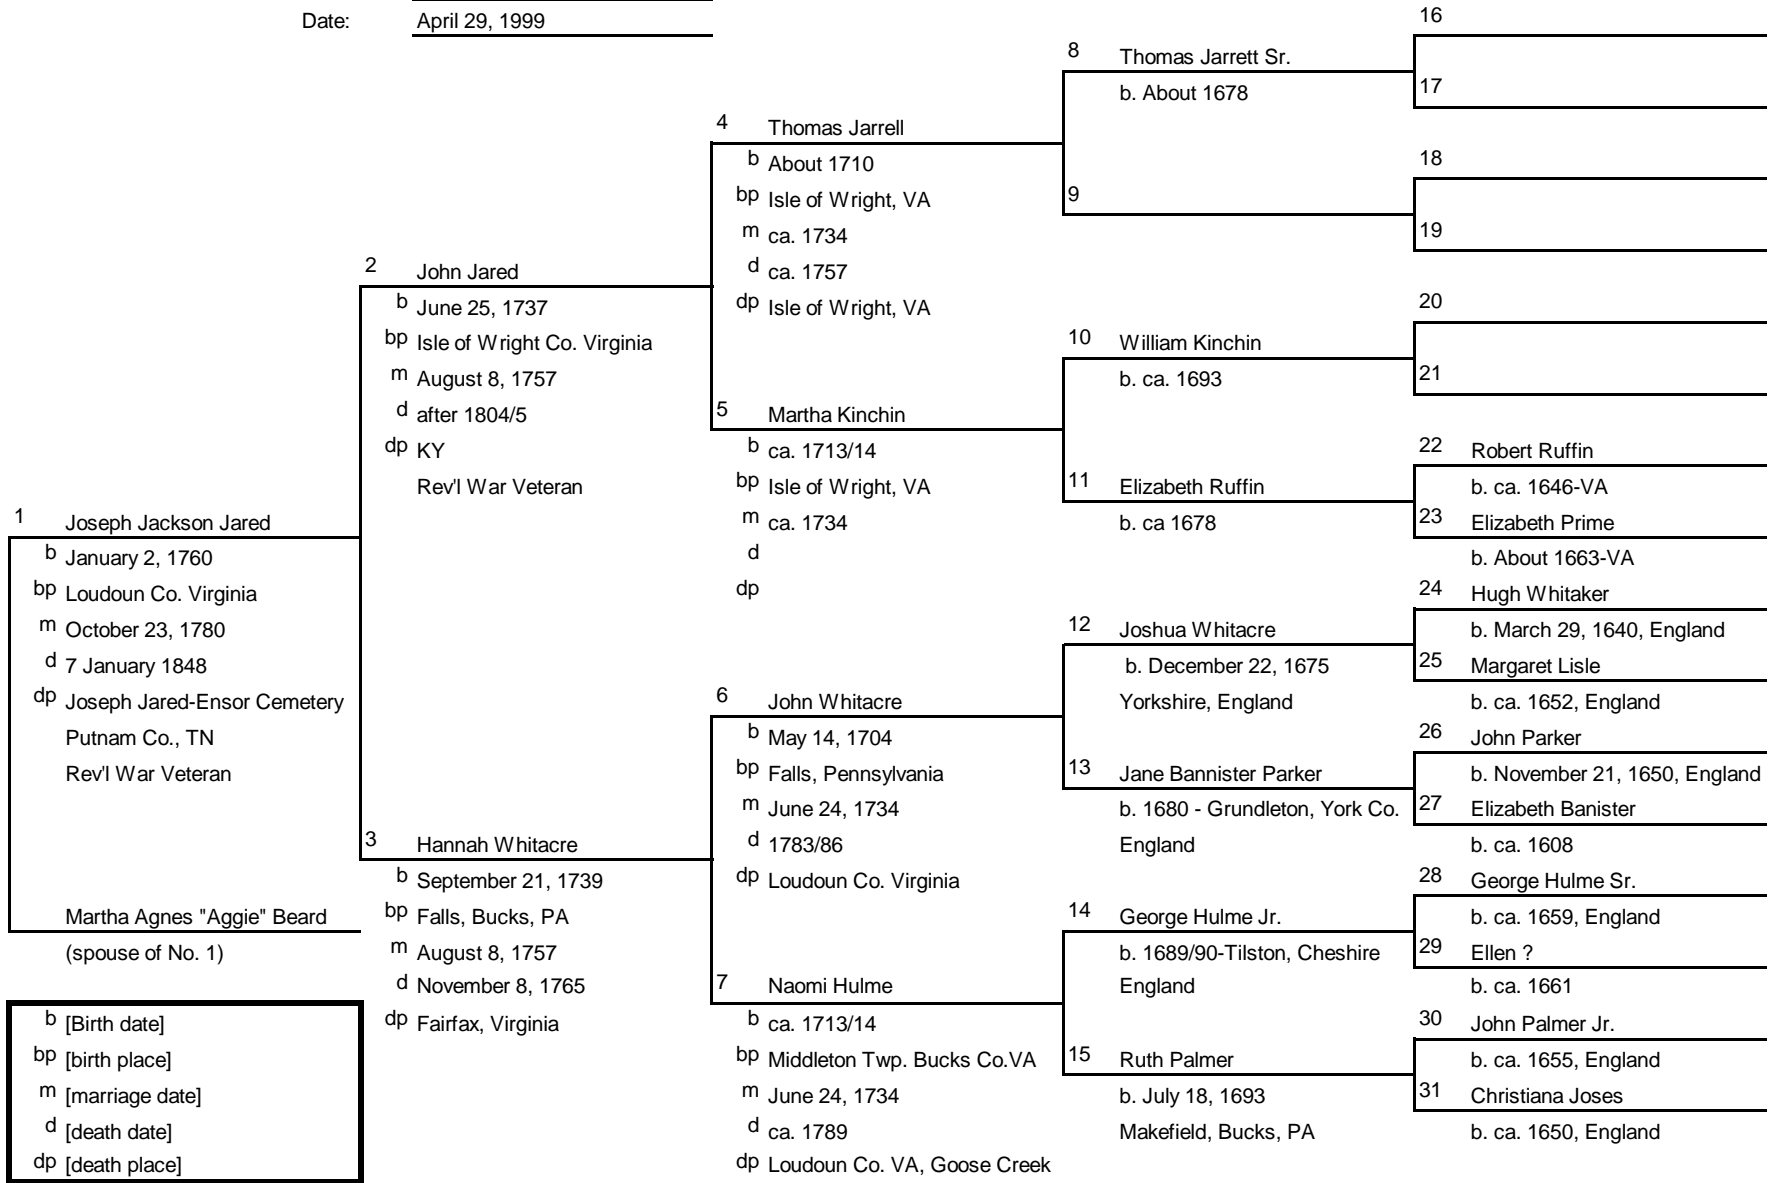

Family Tree

Ancestors of: William Anderson
 Chart No.: 20-08 (#1 = #8 on chart #20)
 Compiled by: Audrey June (Denny) Lambert
 Date: July 2, 1999

b [Birth date]
 bp [birth place]
 m [marriage date]
 d [death date]
 dp [death place]

Family Tree

Ancestors of: Elizabeth Prettyman
 Chart No.: 20-25 (#1=#25 on Chart #20)
 Compiled by: Audrey June (Denny) Lambert
 Date: November 19, 1999

b [Birth date]
 bp [birth place]
 m [marriage date]
 d [death date]
 dp [death place]

Family Tree

Ancestors of: McDonald Wallace
 Chart No.: 22 (#1 = #22 on chart #1)
 Compiled by: Audrey June (Denny) Lambert
 Date: April 29, 1999

Family Tree

Ancestors of: Nancy Jared
 Chart No.: 22-03 (#1 = #3 on chart #22)
 Compiled by: Audrey June (Denny) Lambert
 Date: April 29, 1999

b [Birth date]
 bp [birth place]
 m [marriage date]
 d [death date]
 dp [death place]

Family Tree

Ancestors of: Joseph Jared
 Chart No.: 22-06 (#1 = #6 on chart #22)
 Compiled by: Audrey June (Denny) Lambert
 Date: April 29, 1999