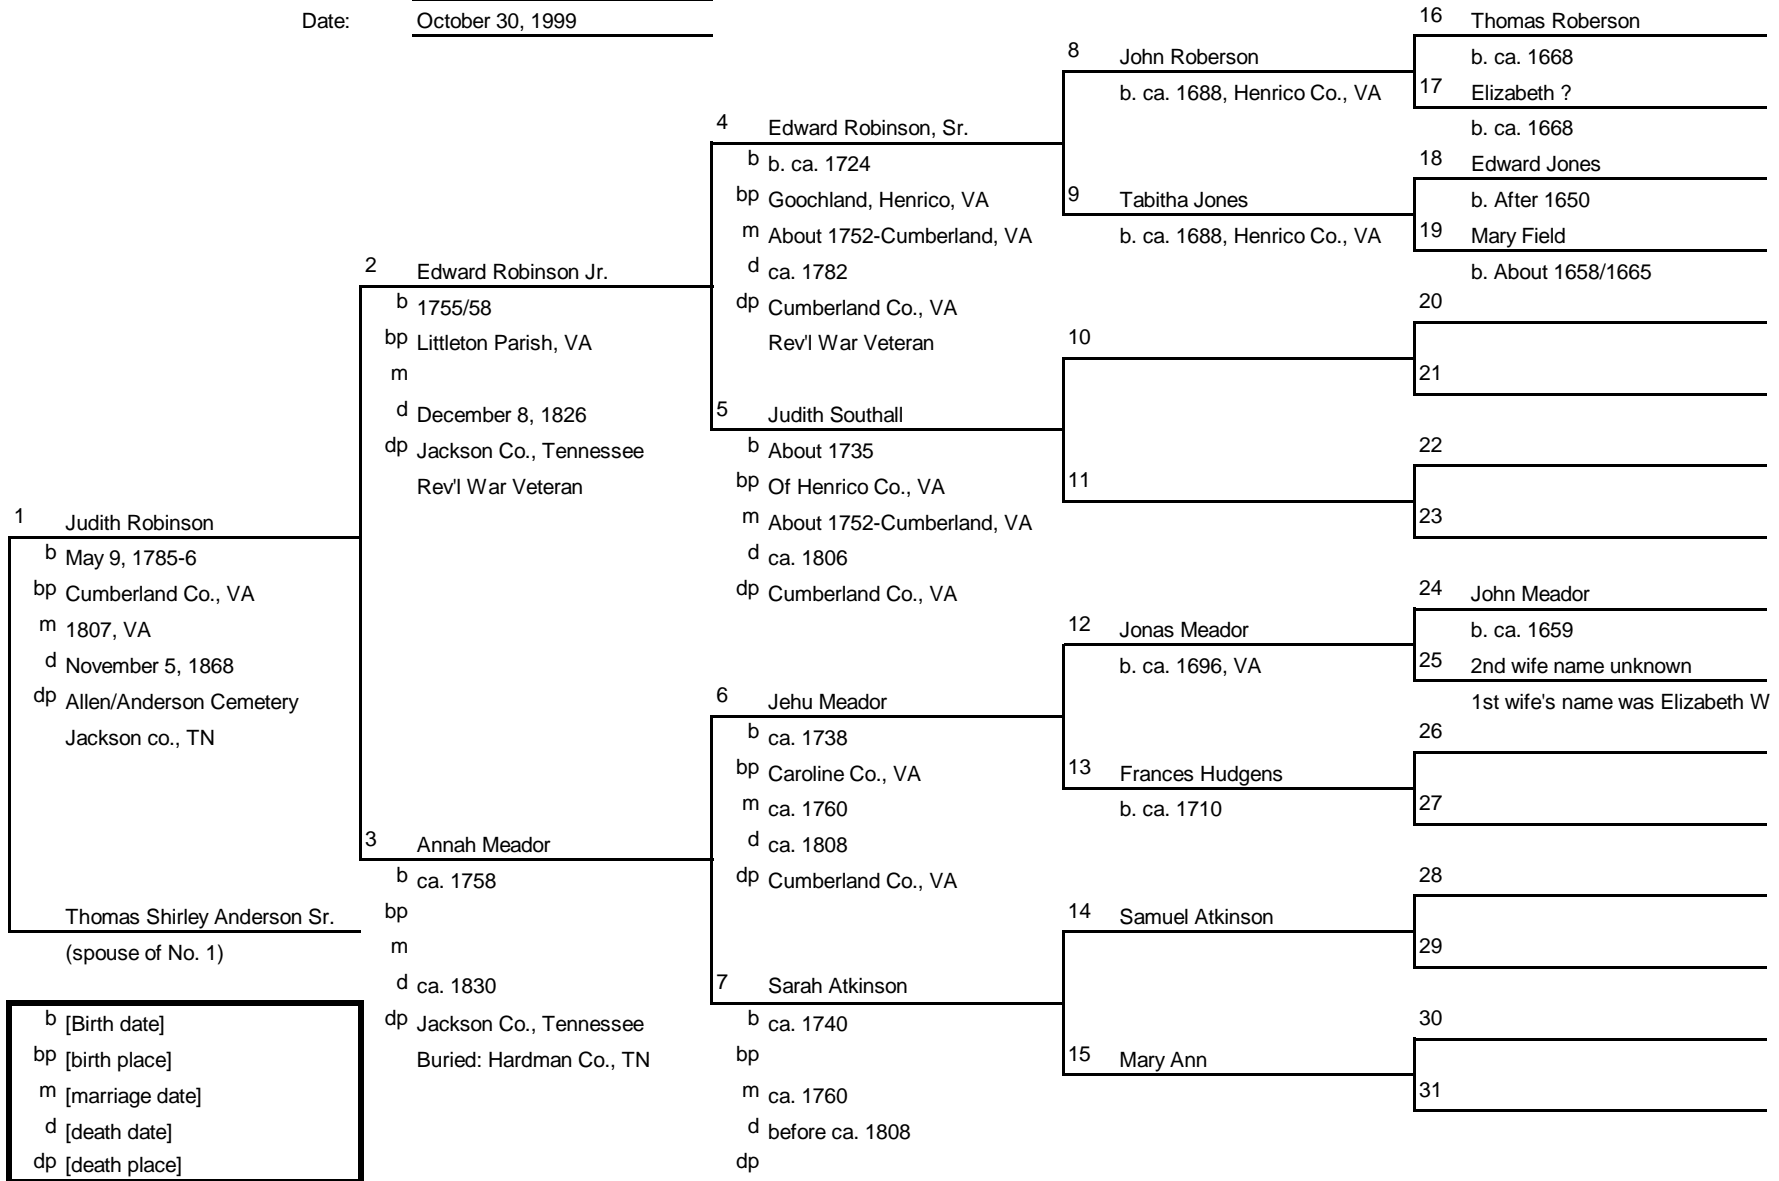

Family Tree

Ancestors of: Thomas Shirley Anderson
 Chart No.: 20-04 (#1 = #4 on chart #20)
 Compiled by: Audrey June (Denny) Lambert
 Date: July 2, 1999

b [Birth date]
 bp [birth place]
 m [marriage date]
 d [death date]
 dp [death place]

Family Tree

Ancestors of: Judith Robinson
 Chart No.: 20-05 (#1 = #5 on chart #20)
 Compiled by: Audrey June (Denny) Lambert
 Date: October 30, 1999

b [Birth date]
 bp [birth place]
 m [marriage date]
 d [death date]
 dp [death place]

Family Tree

Ancestors of: Prettyman Jones
 Chart No.: 20-06 (#1=#6 on Chart #20)
 Compiled by: Audrey June (Denny) Lambert
 Date: October 31, 1999

b [Birth date]
 bp [birth place]
 m [marriage date]
 d [death date]
 dp [death place]

Family Tree

Ancestors of: William Anderson
 Chart No.: 20-08 (#1 = #8 on chart #20)
 Compiled by: Audrey June (Denny) Lambert
 Date: July 2, 1999

b [Birth date]
 bp [birth place]
 m [marriage date]
 d [death date]
 dp [death place]