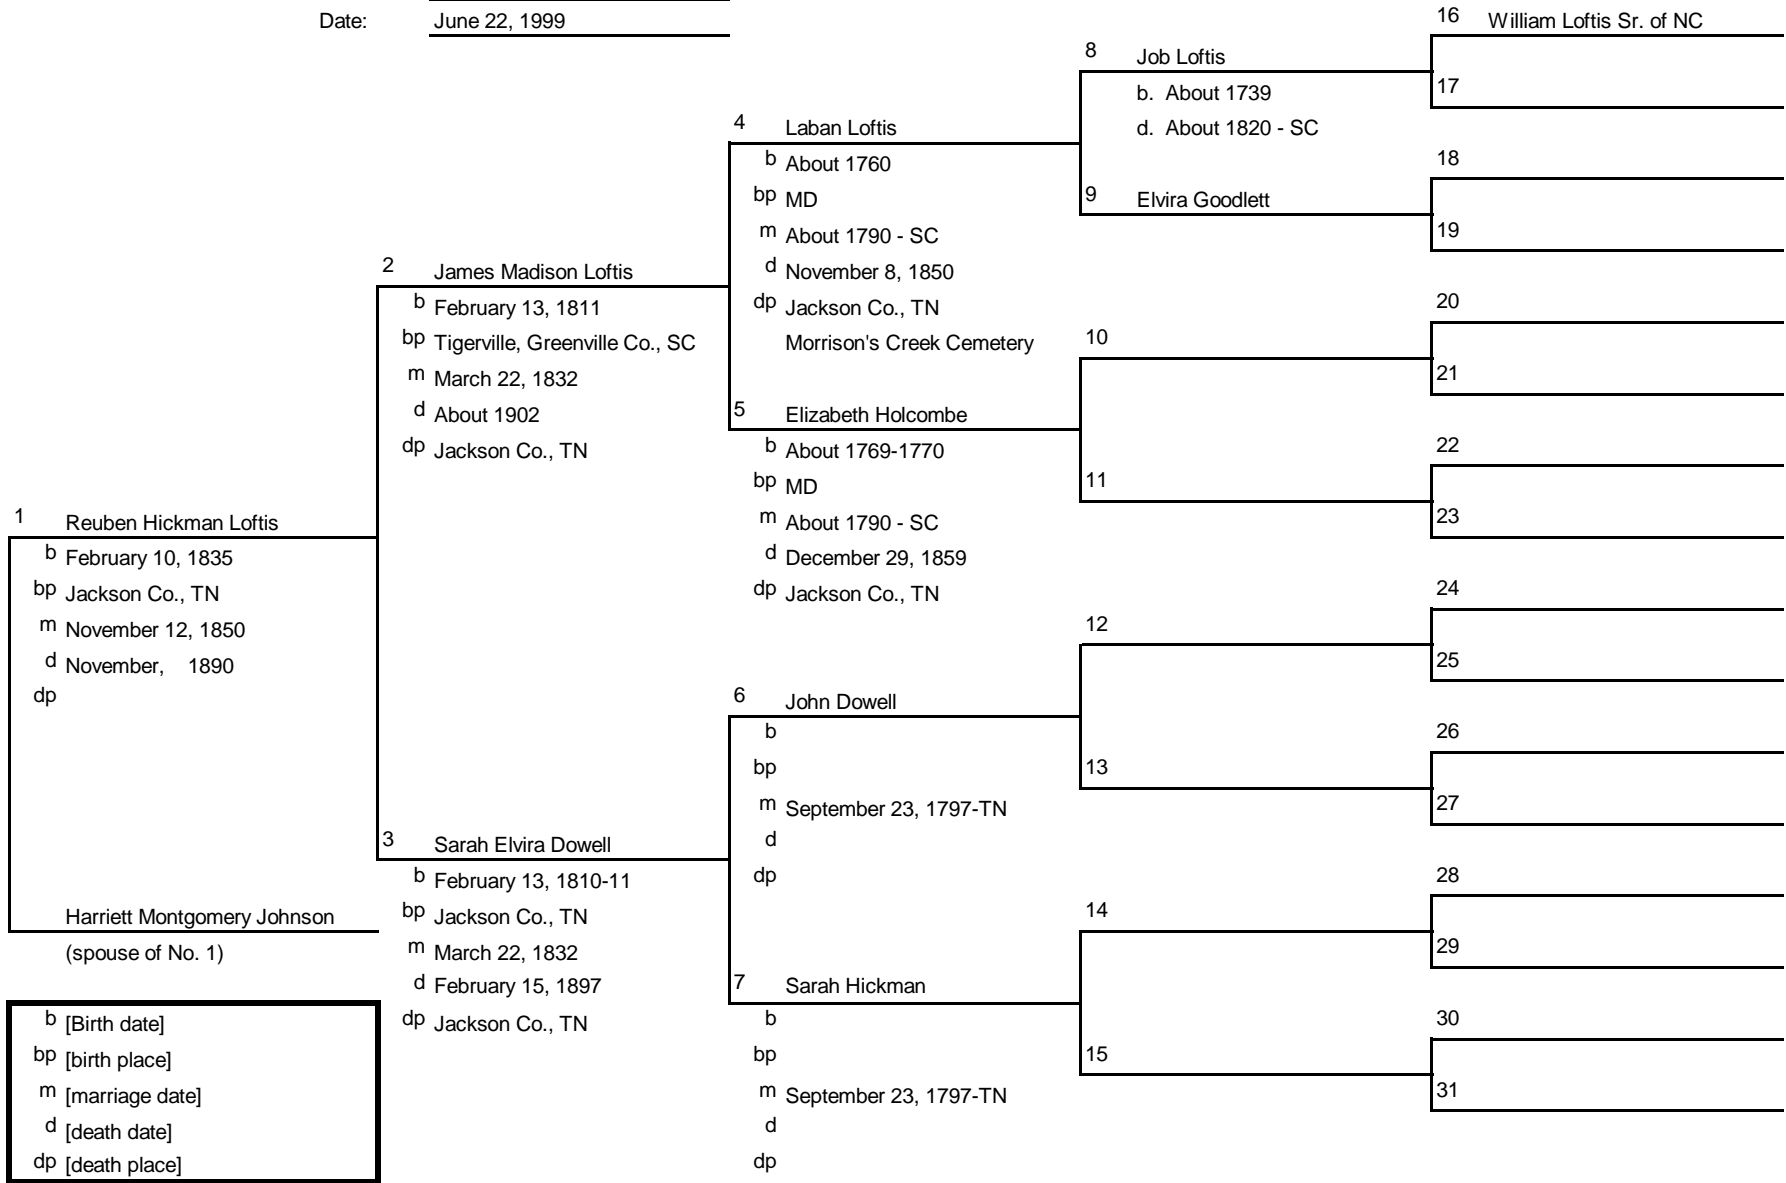

Family Tree

Ancestors of: Reuben Hickman Loftis
Chart No.: 24 (#1 = #24 on chart #1)
Compiled by: Audrey June (Denny) Lambert
Date: June 22, 1999

b [Birth date]
bp [birth place]
m [marriage date]
d [death date]
dp [death place]