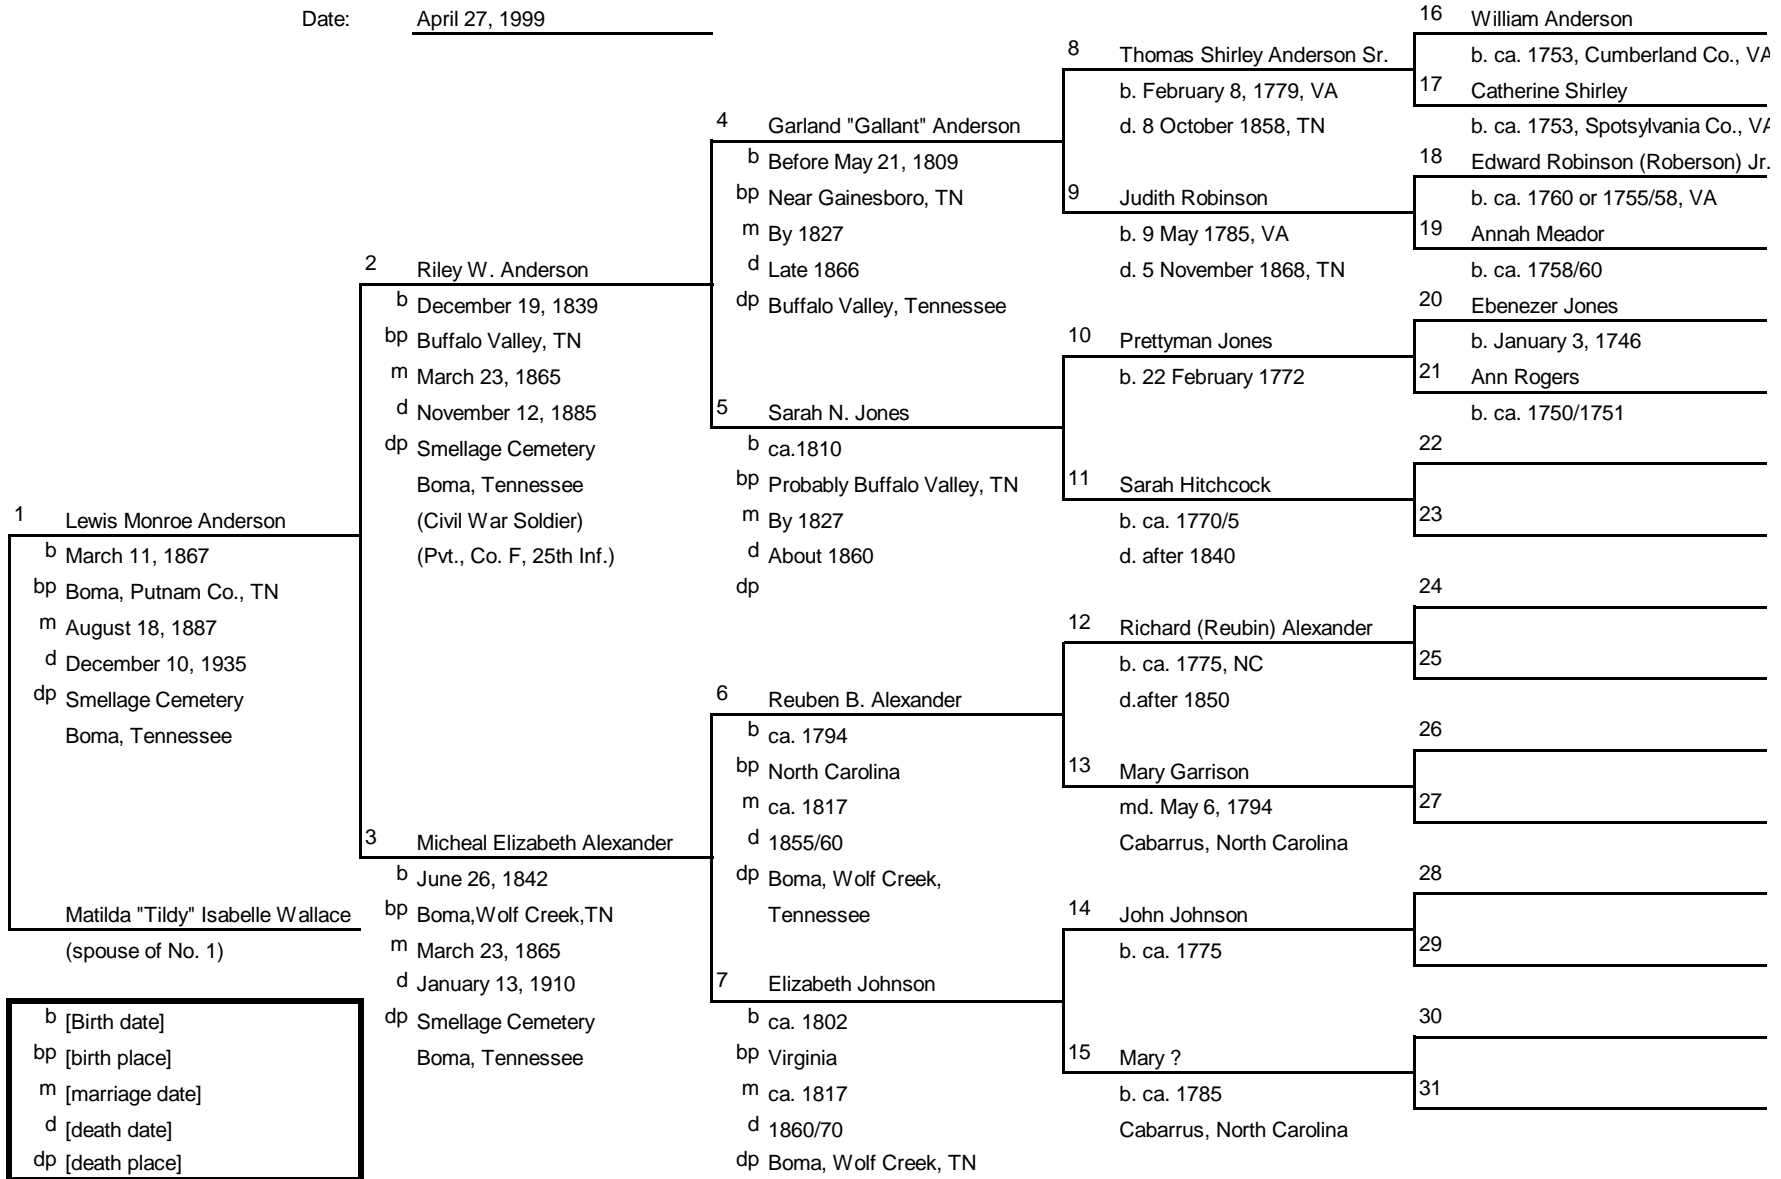

Family Tree

Ancestors of: Virgil Timothy Denny
 Chart No.: 4 (#1 = #4 on chart #1)
 Compiled by: Audrey June (Denny) Lambert
 Date: April 27, 1999

Family Tree

Ancestors of: Audra Camilla Anderson
 Chart No.: 5 (#1 = #5 on chart #1)
 Compiled by: Audrey June (Denny) Lambert
 Date: April 25, 1999

Family Tree

Ancestors of: Milton Otis Loftis
 Chart No.: 6 (#1 = #6 on chart #1)
 Compiled by: Audrey June (Denny) Lambert
 Date: June 22, 1999

Family Tree

Ancestors of: Essie Avo Jernigan
 Chart No.: 7 (#1 = #7 on chart #1)
 Compiled by: Audrey June (Denny) Lambert
 Date: May 2, 1999

b [Birth date]
 bp [birth place]
 m [marriage date]
 d [death date]
 dp [death place]

Family Tree

Ancestors of: Lewis Monroe Anderson
 Chart No.: 10 (#1 = #10 on chart #1)
 Compiled by: Audrey June (Denny) Lambert
 Date: April 27, 1999

b [Birth date]
 bp [birth place]
 m [marriage date]
 d [death date]
 dp [death place]

Family Tree

Ancestors of: Matilda Isabelle Wallace
 Chart No.: 11 (#1 = #11 on chart #1)
 Compiled by: Audrey June (Denny) Lambert
 Date: April 27, 1999