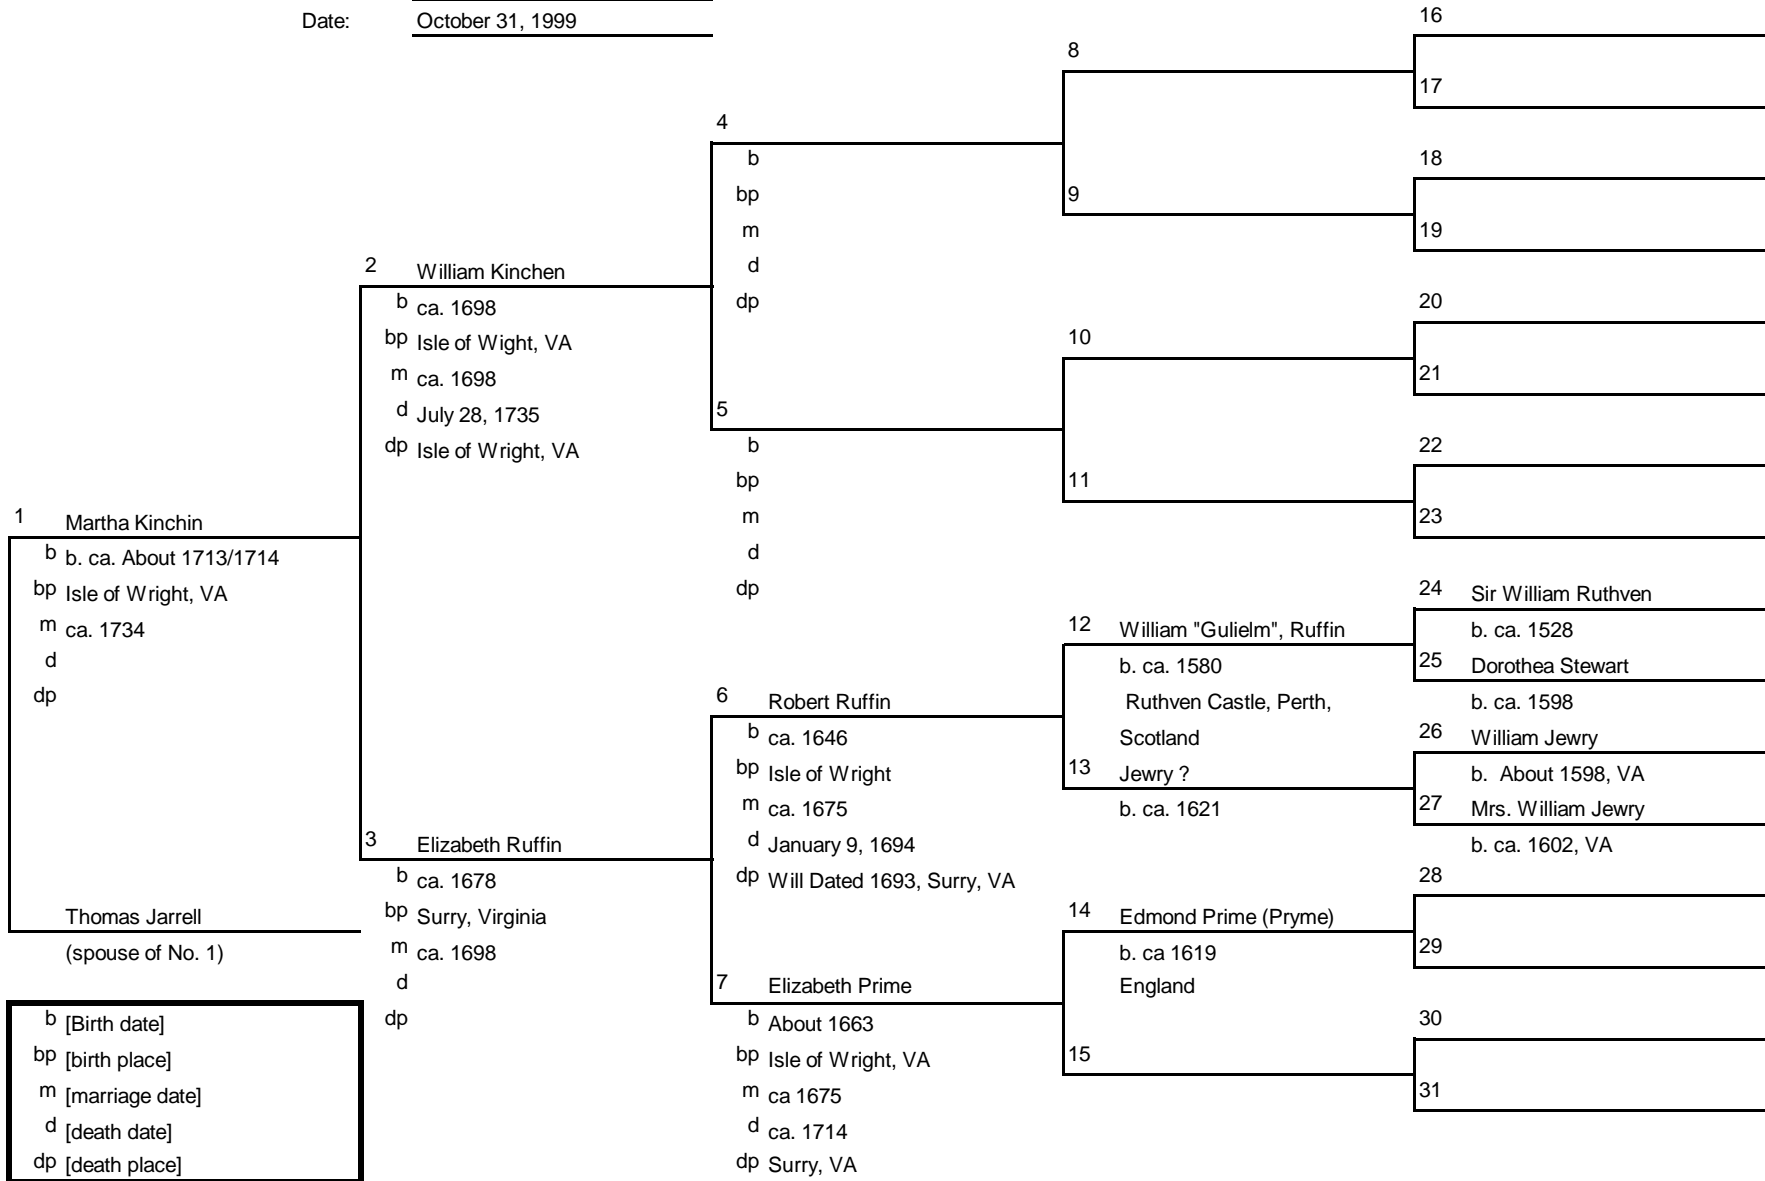

b [Birth date]
 bp [birth place]
 m [marriage date]
 d [death date]
 dp [death place]

Family Tree

Ancestors of: John Jared
 Chart No.: 22-12 (#1 = #12 on chart #22)
 Compiled by: Audrey June (Denny) Lambert
 Date: April 29, 1999

b [Birth date]
bp [birth place]
m [marriage date]
d [death date]
dp [death place]

Family Tree

Ancestors of: Hannah Whitacre
 Chart No.: 22-13 (#1 = #13 on chart #22)
 Compiled by: Audrey June (Denny) Lambert
 Date: April 30, 1999

b [Birth date]
 bp [birth place]
 m [marriage date]
 d [death date]
 dp [death place]

Family Tree

Ancestors of: Martha Kinchin
 Chart No.: 22-25 (#1=#25 on Chart #22)
 Compiled by: Audrey June (Denny) Lambert
 Date: October 31, 1999