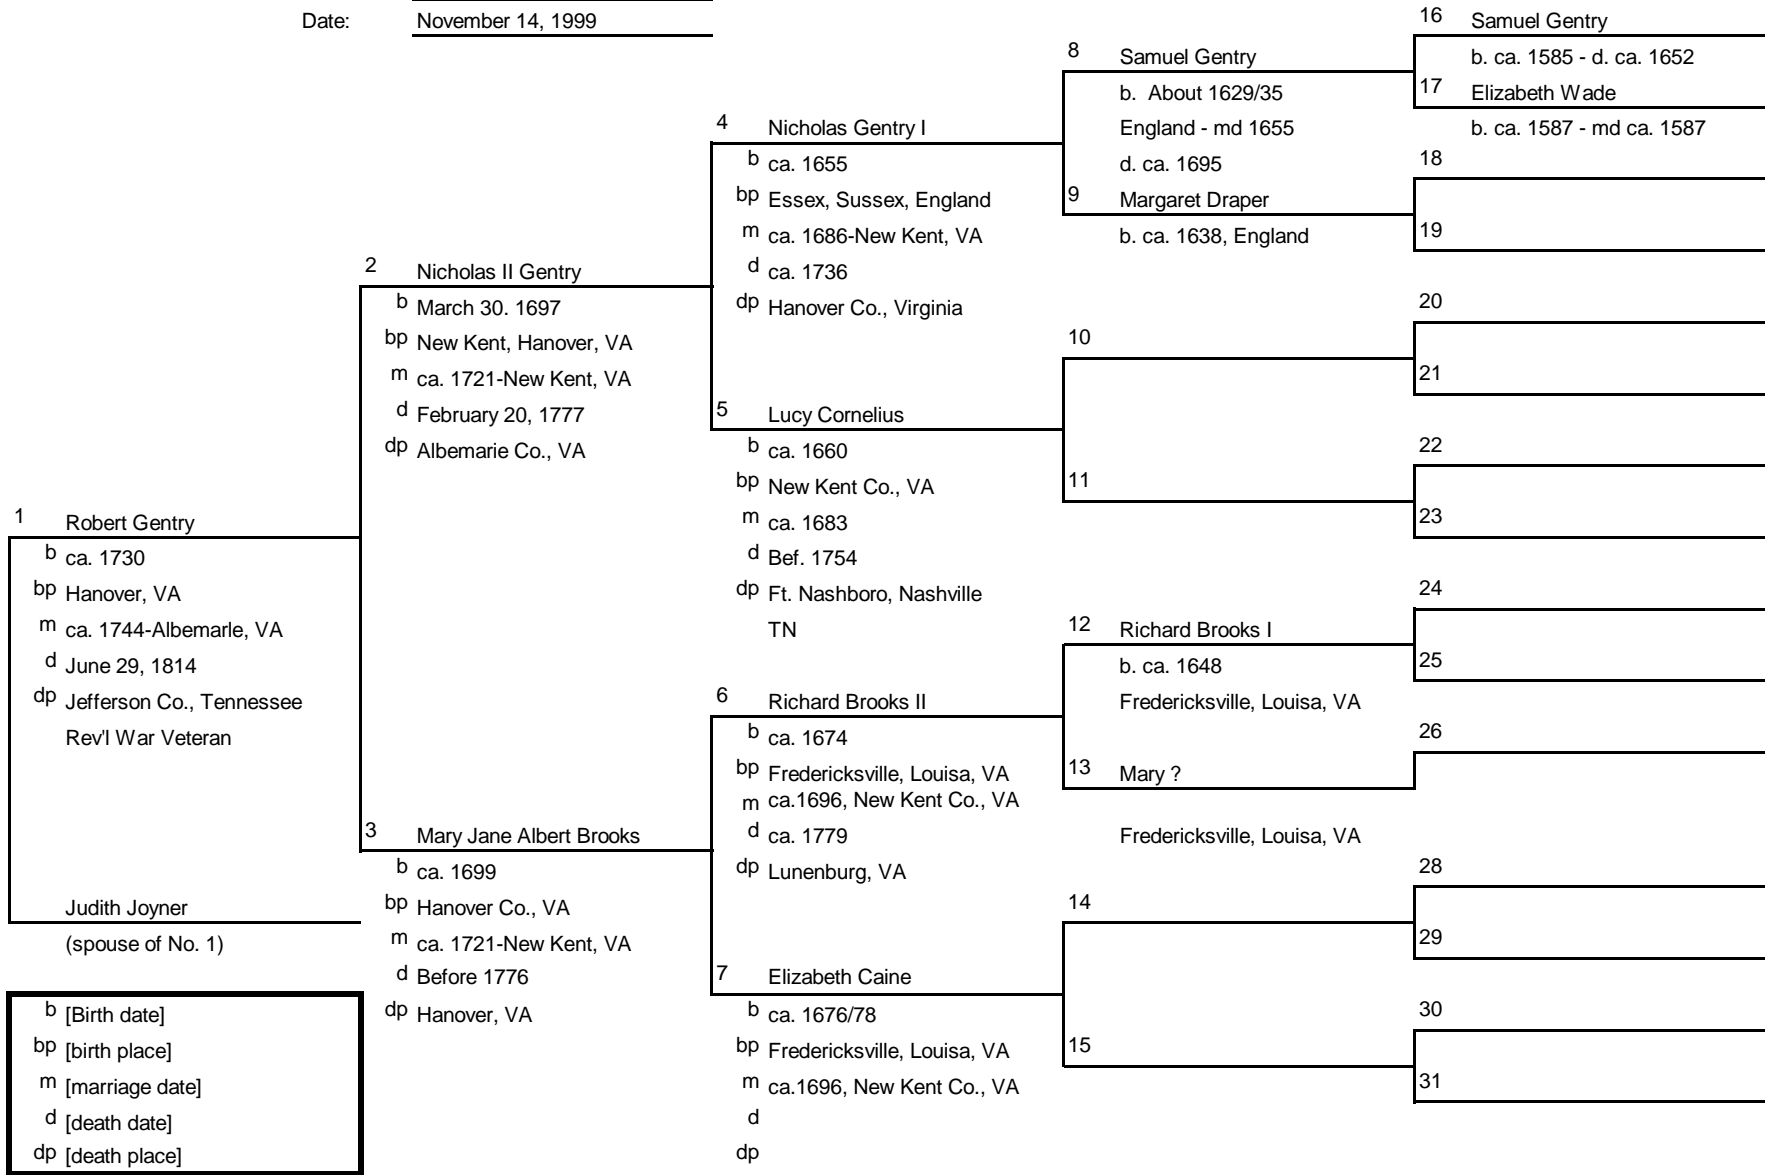

Family Tree

Ancestors of: John Whitacre
 Chart No.: 22-26 (#1 = #26 on chart #22)
 Compiled by: Audrey June (Denny) Lambert
 Date: April 30, 1999

b [Birth date]
 bp [birth place]
 m [marriage date]
 d [death date]
 dp [death place]

Family Tree

Ancestors of: James Whitaker
 Chart No.: 22-26-16 (#1=#16 on Chart #22-26)
 Compiled by: Audrey June (Denny) Lambert
 Date: October 31, 1999

Family Tree

Ancestors of: Naomi Hulme
 Chart No.: 22-27 (#1 = #27 on chart #22)
 Compiled by: Audrey June (Denny) Lambert
 Date: May 1, 1999

Family Tree

Ancestors of: Julia Ann Hendley
 Chart No.: 23 (#1 = #23 on chart #1)
 Compiled by: Audrey June (Denny) Lambert
 Date: November 14, 1999

Family Tree

Ancestors of: Robert Gentry
 Chart No.: 23-24 (#1 = #24 on Chart #23)
 Compiled by: Audrey June (Denny) Lambert
 Date: November 14, 1999