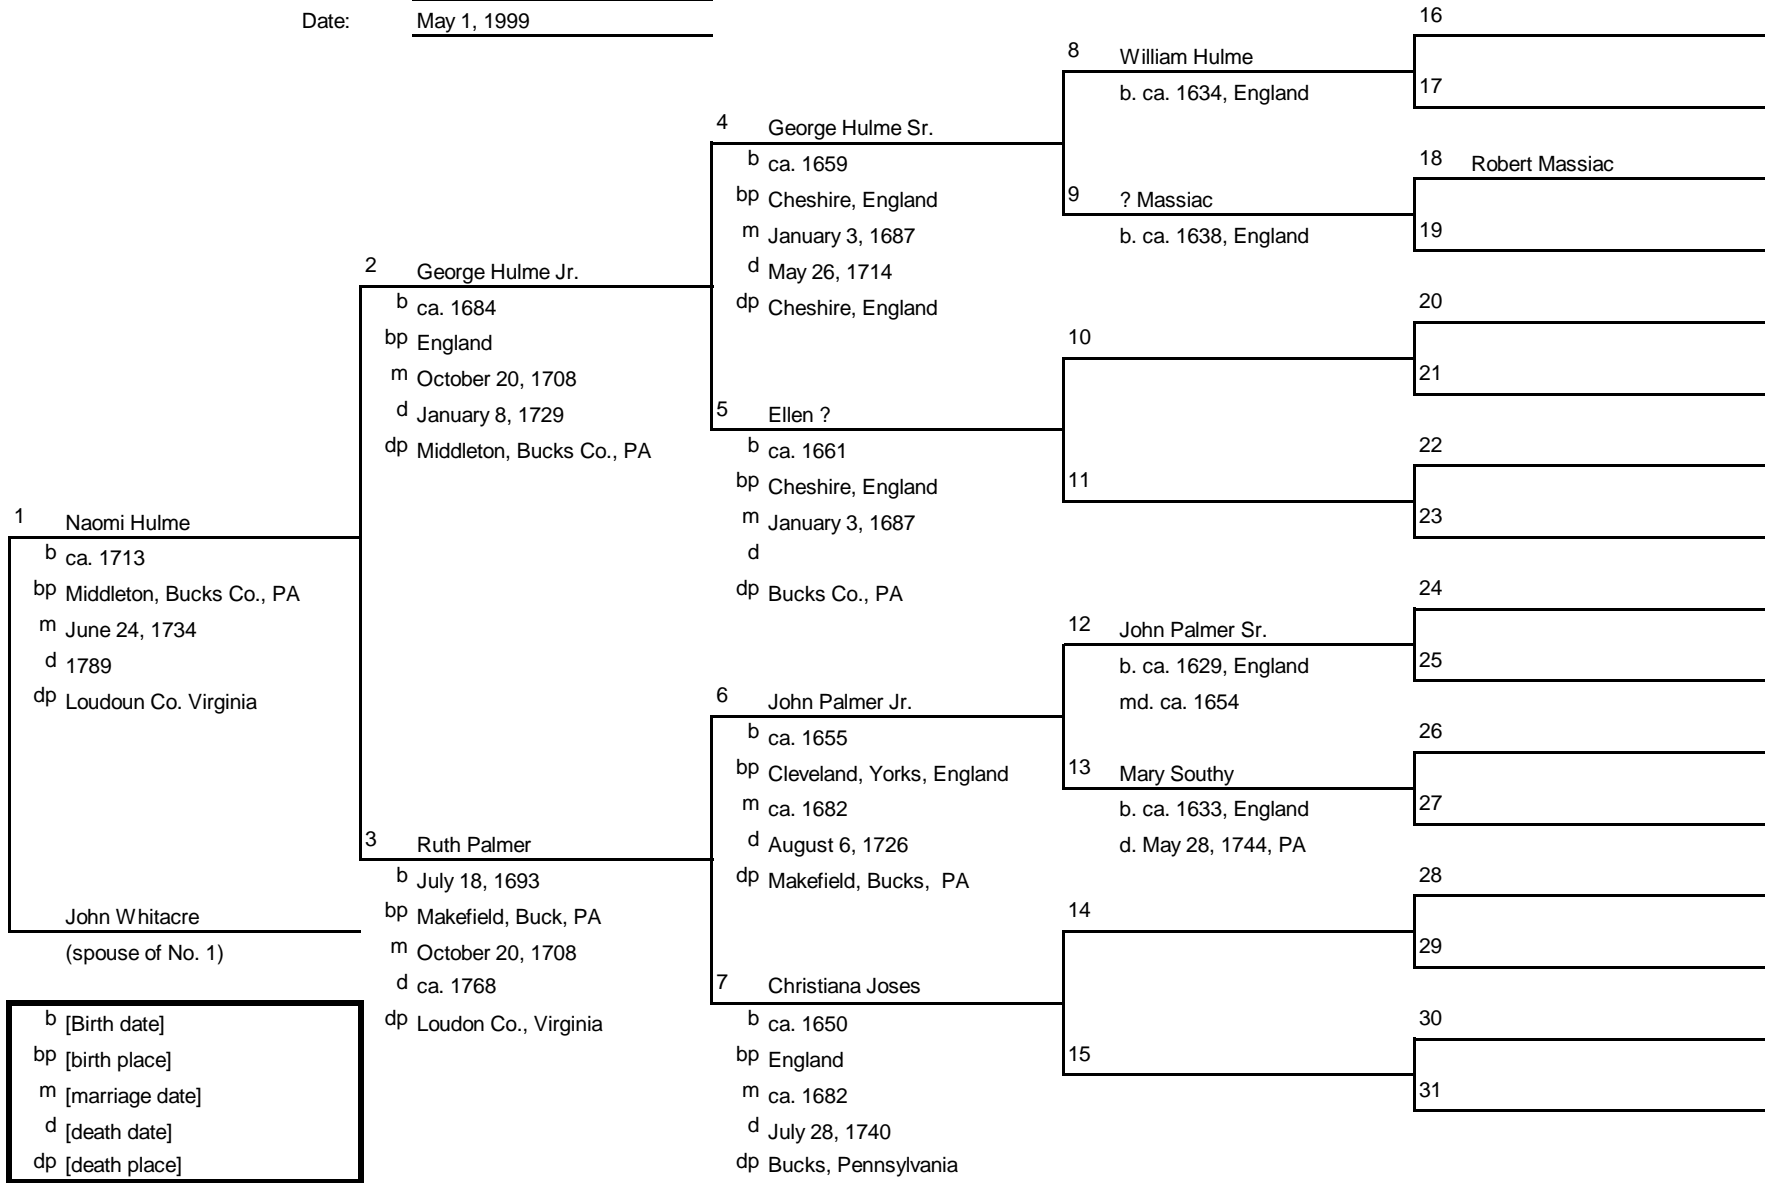

Family Tree

Ancestors of: Naomi Hulme
Chart No.: 22-27 (#1 = #27 on chart #22)
Compiled by: Audrey June (Denny) Lambert
Date: May 1, 1999