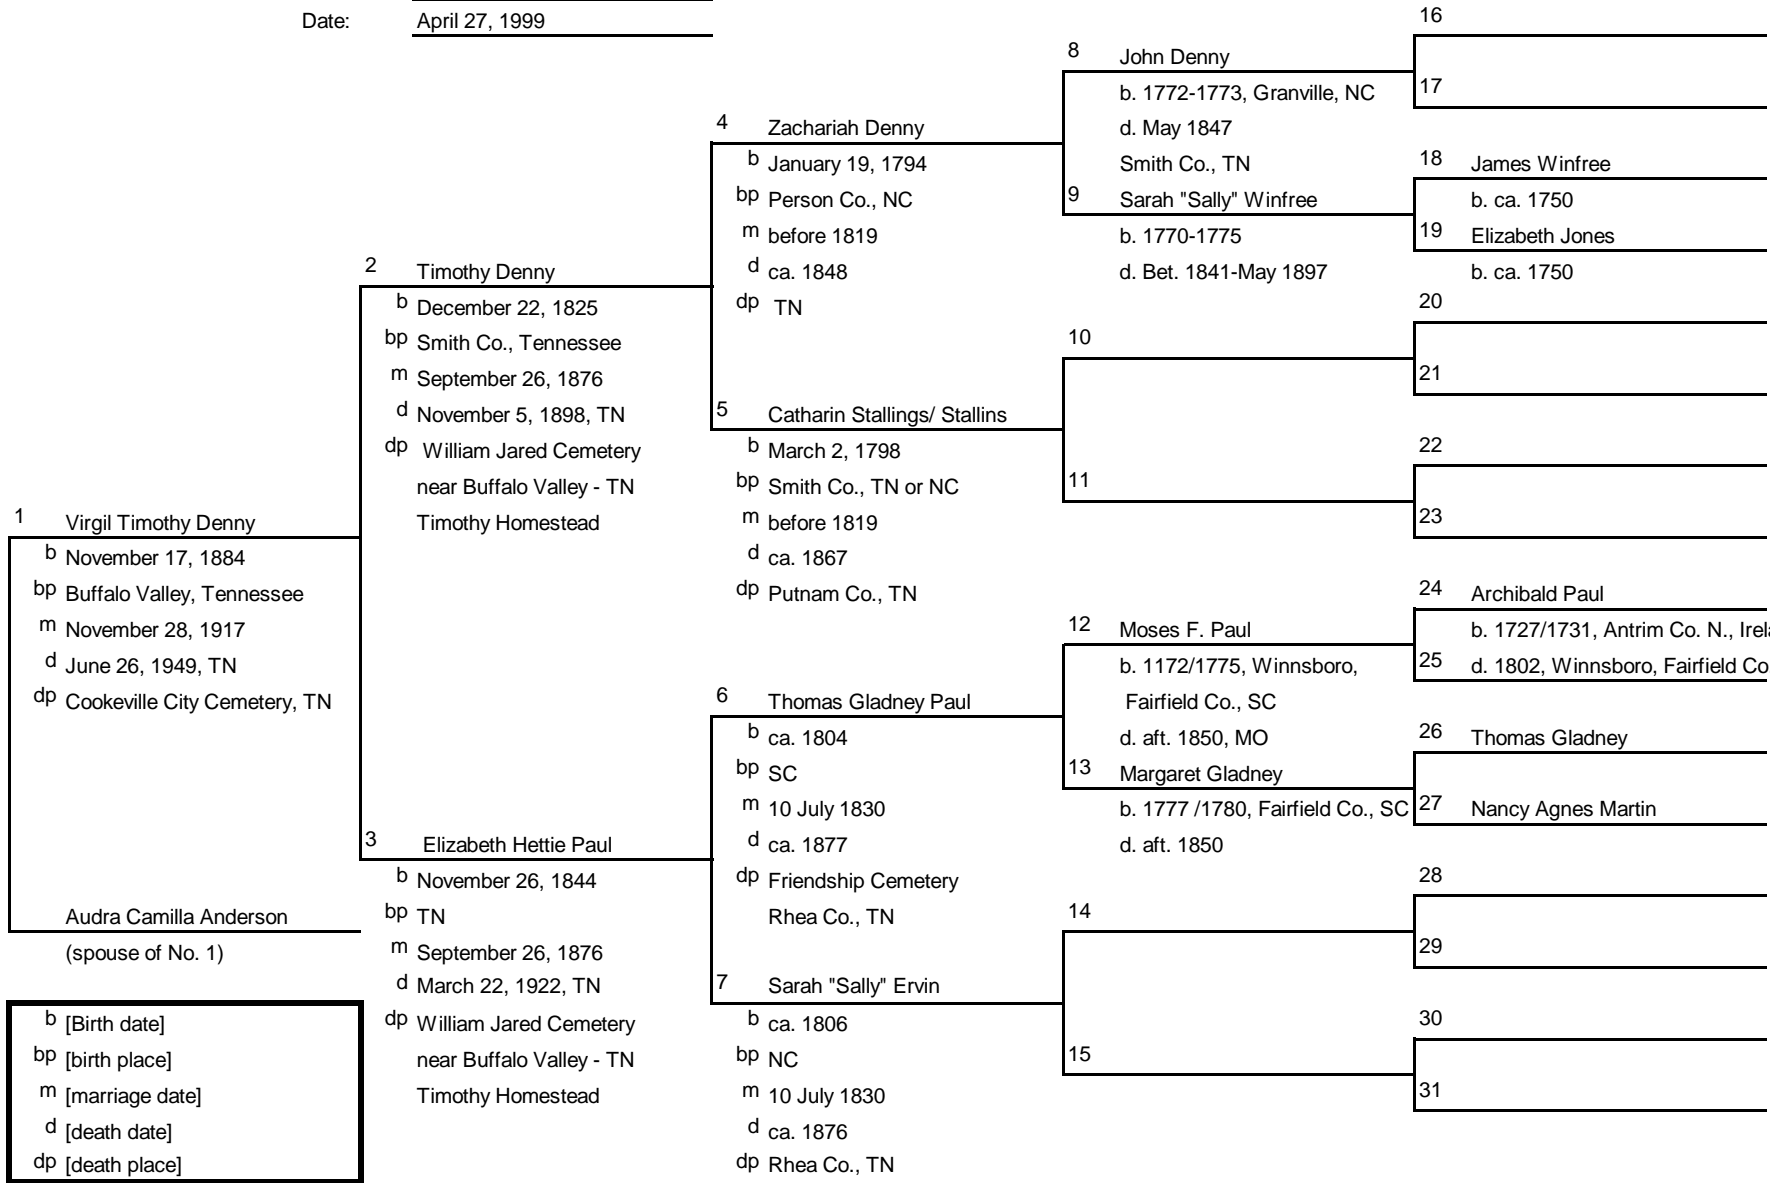

Family Tree

Ancestors of: Audrey June (Denny) Lambert
 Chart No.: 1
 Compiled by: Audrey June (Denny) Lambert
 Date: April 25, 1999

b [Birth date]
 bp [birth place]
 m [marriage date]
 d [death date]
 dp [death place]

Family Tree

Ancestors of: William Lewis Timothy "Tim" Denny
 Chart No.: 2 (#1 = #2 on chart #1)
 Compiled by: Audrey June (Denny) Lambert
 Date: April 19, 1999

Family Tree

Ancestors of: Geraldine Loftis
 Chart No.: 3 (#1 = #3 on chart #1)
 Compiled by: Audrey June (Denny) Lambert
 Date: April 25, 1999

Family Tree

Ancestors of: Virgil Timothy Denny
 Chart No.: 4 (#1 = #4 on chart #1)
 Compiled by: Audrey June (Denny) Lambert
 Date: April 27, 1999

Family Tree

Ancestors of: Audra Camilla Anderson
 Chart No.: 5 (#1 = #5 on chart #1)
 Compiled by: Audrey June (Denny) Lambert
 Date: April 25, 1999

Family Tree

Ancestors of: William Anderson
 Chart No.: 20-08 (#1 = #8 on chart #20)
 Compiled by: Audrey June (Denny) Lambert
 Date: July 2, 1999

b [Birth date]
 bp [birth place]
 m [marriage date]
 d [death date]
 dp [death place]