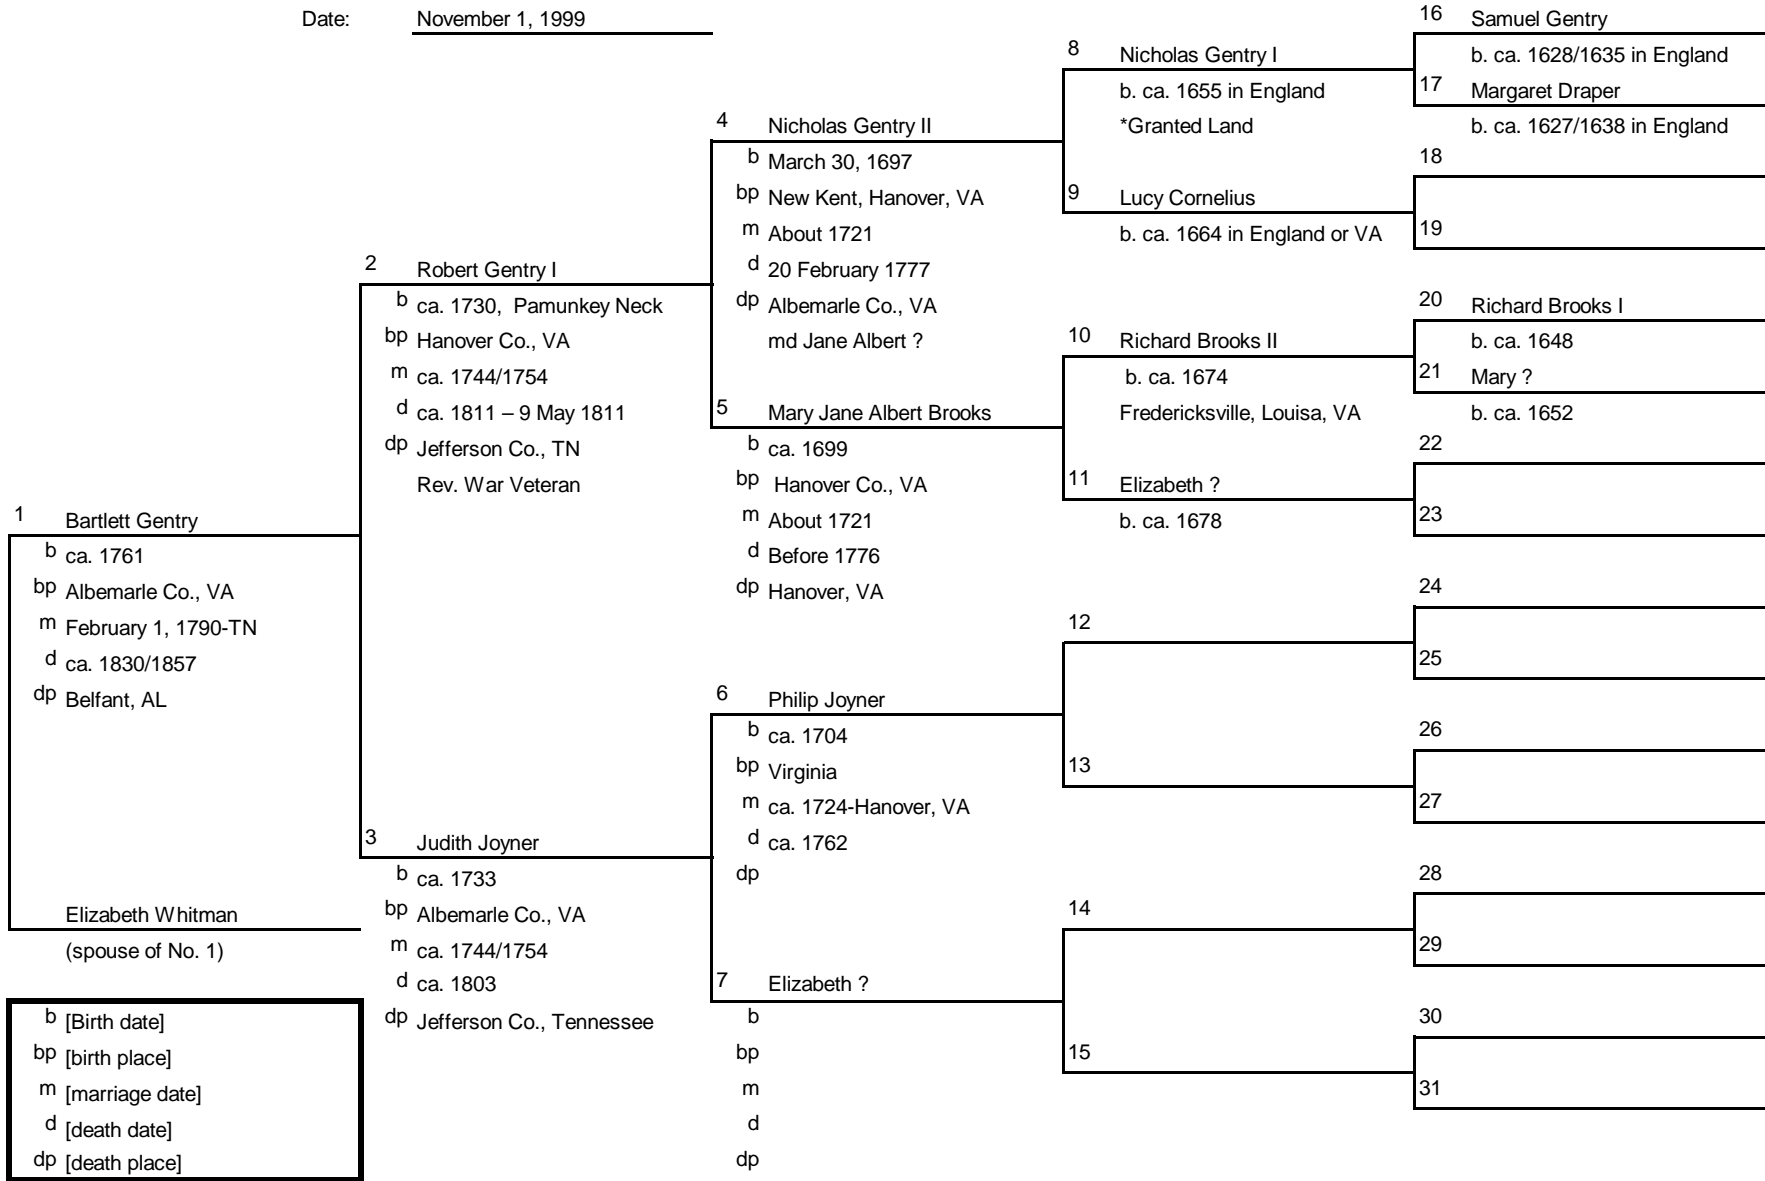

b [Birth date]
 bp [birth place]
 m [marriage date]
 d [death date]
 dp [death place]

Family Tree

Ancestors of: Lewis Monroe Anderson
 Chart No.: 10 (#1 = #10 on chart #1)
 Compiled by: Audrey June (Denny) Lambert
 Date: April 27, 1999

b [Birth date]
 bp [birth place]
 m [marriage date]
 d [death date]
 dp [death place]

Family Tree

Ancestors of: Matilda Isabelle Wallace
 Chart No.: 11 (#1 = #11 on chart #1)
 Compiled by: Audrey June (Denny) Lambert
 Date: April 27, 1999

b [Birth date]
 bp [birth place]
 m [marriage date]
 d [death date]
 dp [death place]

Family Tree

Ancestors of: Barlett Gentry
 Chart No.: 11-28 (#1=#28 on Chart #11)
 Compiled by: Audrey June (Denny) Lambert
 Date: November 1, 1999