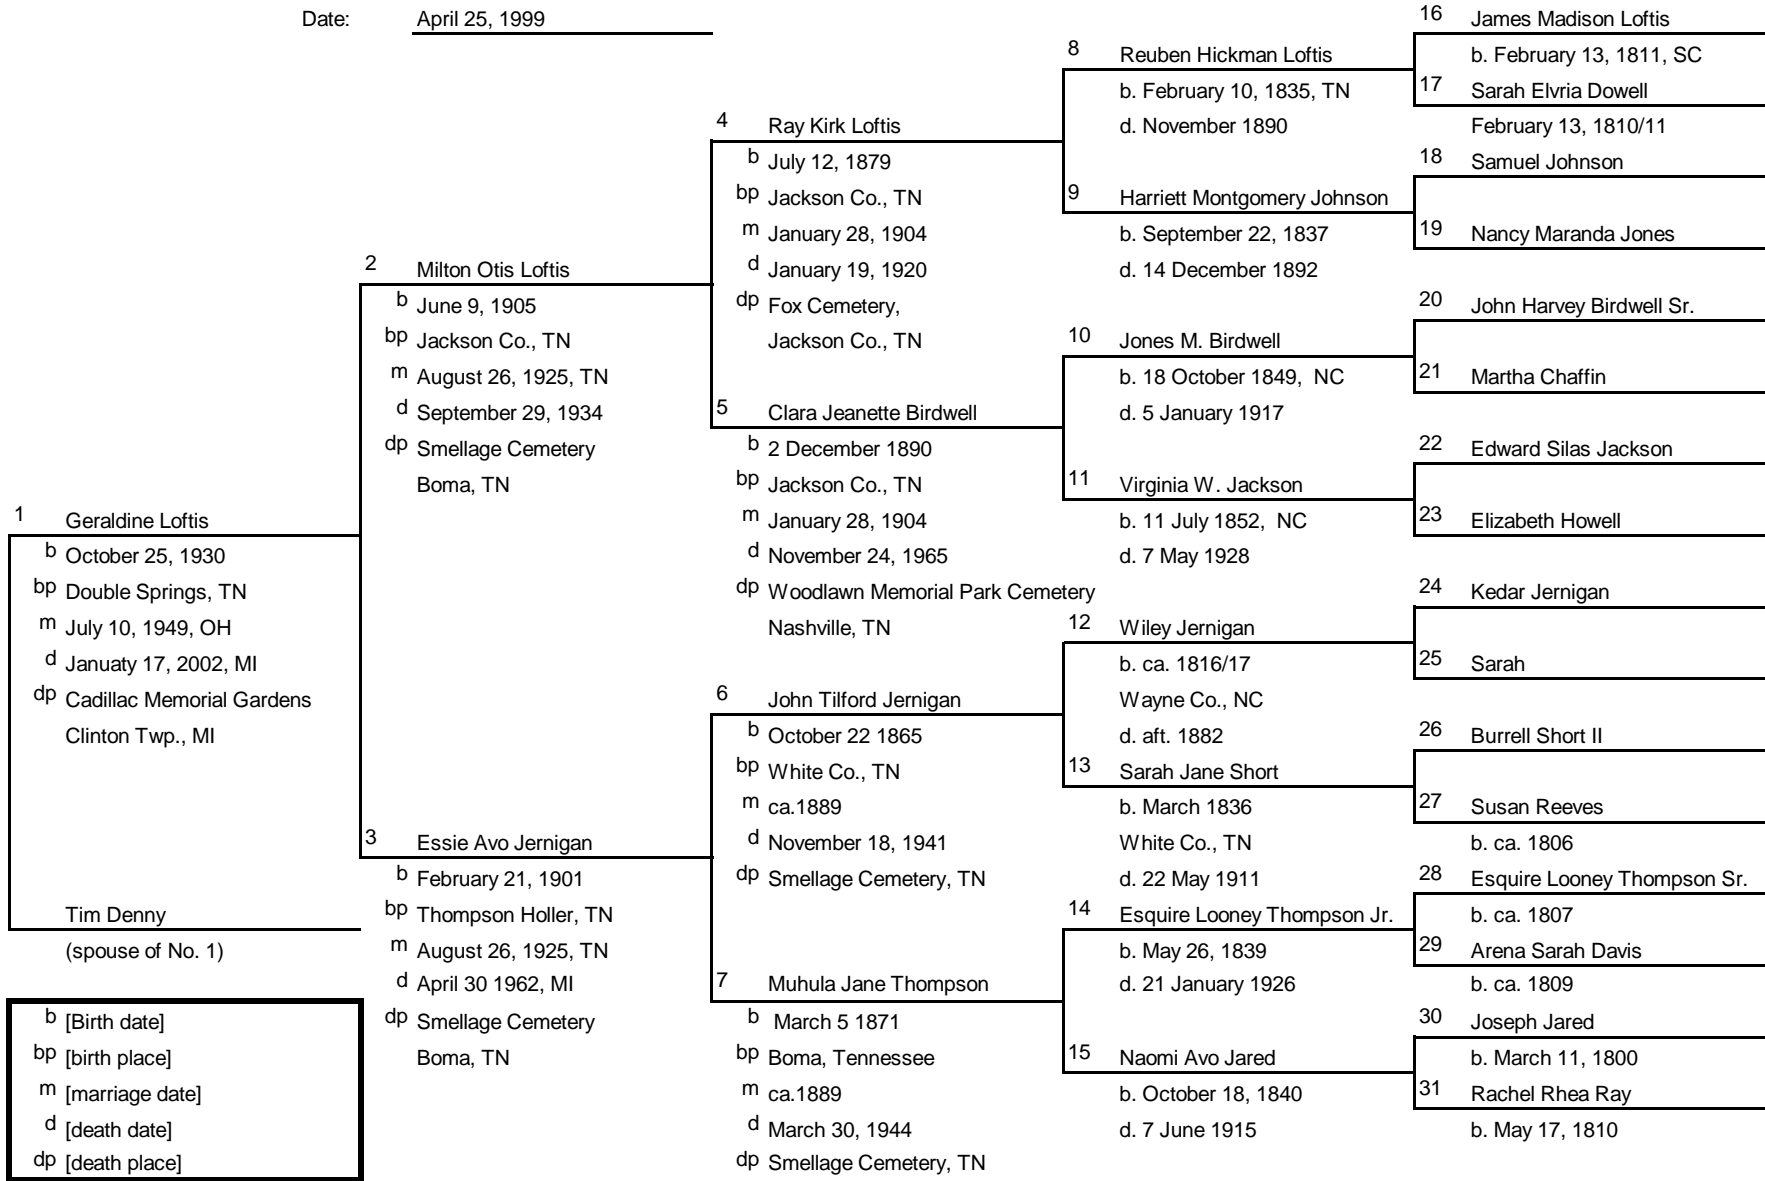

Family Tree

Ancestors of: Audrey June (Denny) Lambert
 Chart No.: 1
 Compiled by: Audrey June (Denny) Lambert
 Date: April 25, 1999

b [Birth date]
 bp [birth place]
 m [marriage date]
 d [death date]
 dp [death place]

Family Tree

Ancestors of: William Lewis Timothy "Tim" Denny
 Chart No.: 2 (#1 = #2 on chart #1)
 Compiled by: Audrey June (Denny) Lambert
 Date: April 19, 1999

Family Tree

Ancestors of: Geraldine Loftis
 Chart No.: 3 (#1 = #3 on chart #1)
 Compiled by: Audrey June (Denny) Lambert
 Date: April 25, 1999

Family Tree

Ancestors of: Virgil Timothy Denny
 Chart No.: 4 (#1 = #4 on chart #1)
 Compiled by: Audrey June (Denny) Lambert
 Date: April 27, 1999

Family Tree

Ancestors of: Audra Camilla Anderson
 Chart No.: 5 (#1 = #5 on chart #1)
 Compiled by: Audrey June (Denny) Lambert
 Date: April 25, 1999

Family Tree

Ancestors of: William Anderson
 Chart No.: 20-08 (#1 = #8 on chart #20)
 Compiled by: Audrey June (Denny) Lambert
 Date: July 2, 1999

b [Birth date]
 bp [birth place]
 m [marriage date]
 d [death date]
 dp [death place]