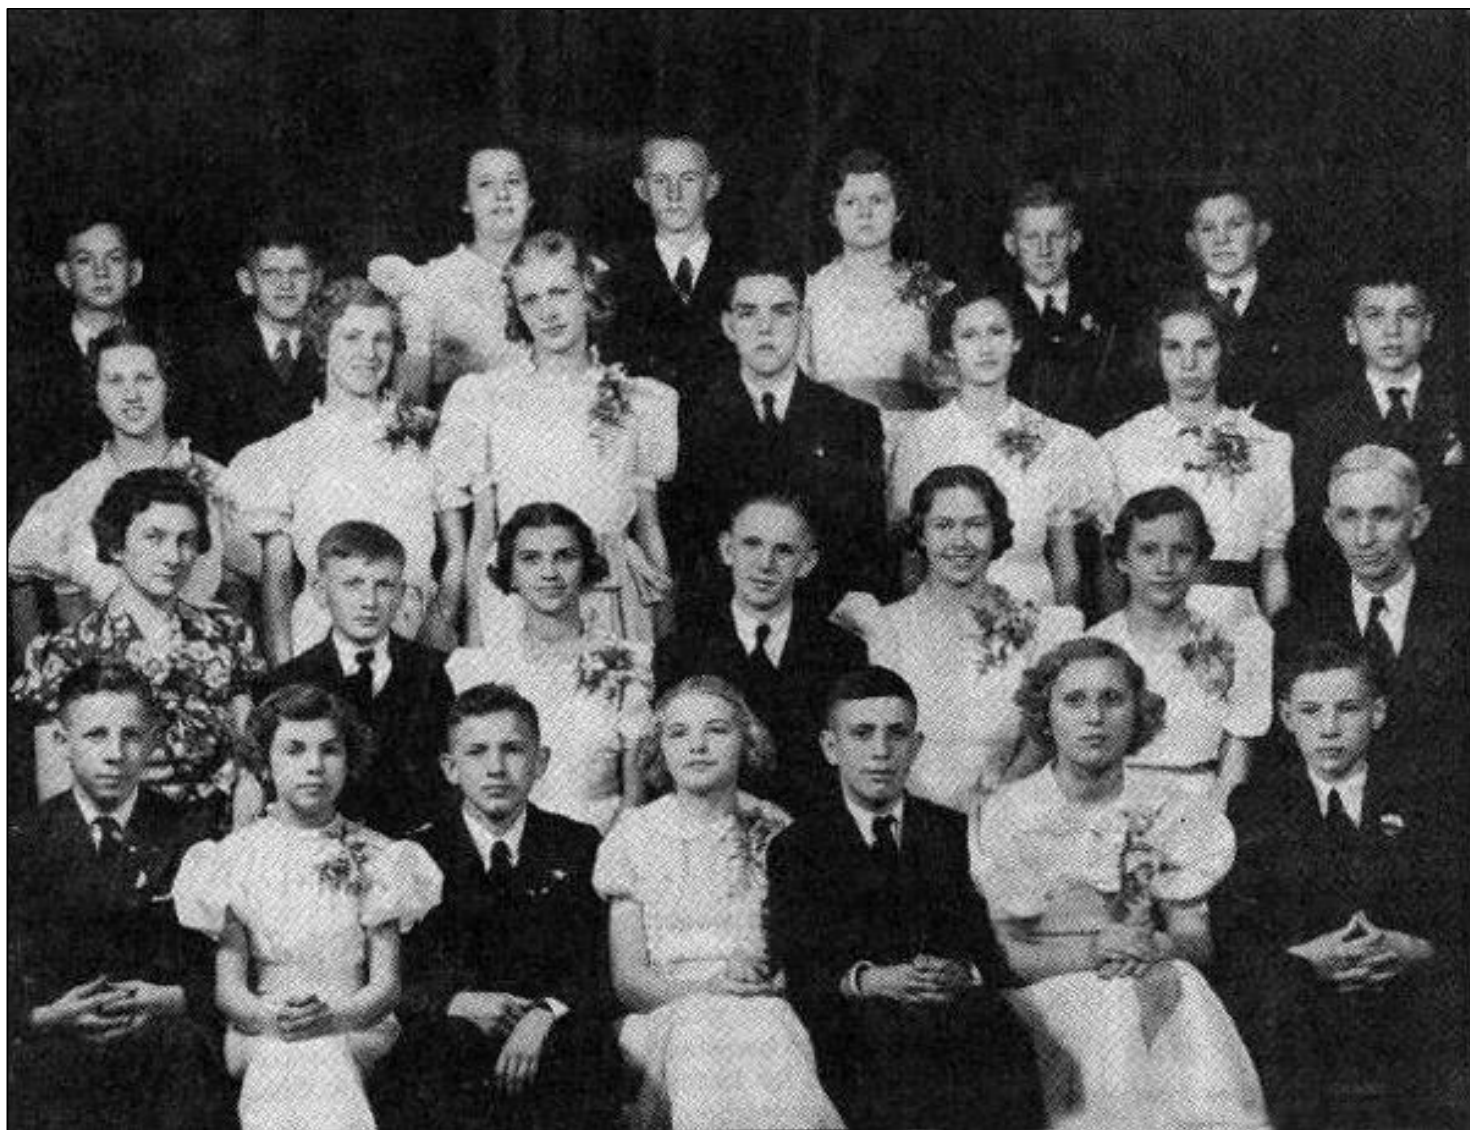

BAXTER ELEMENTARY: 1938
Herald Citizen Newspaper, 6 June 1993

<http://www.ajlambert.com>

Vada Pope (Swallows) Grace
School Teacher

Baxter Elementary: 1938

Gathered for their class portrait are threes members of the 8th grade at Baxter Elementary in 1938. From left, front, are Morgan Sadler, Alva Sue Stamps, Silas Burgess, Cleo Nash, Clarence Winfree, Lillian Dunavin and Floyd Maddux; second row, teacher Vada Pope Grace, Calvin Pope, Louise Medley, W. F. Jedd, Georgia D. Smith, Tilda Clemons and principle Chester Patton; third row, Irene Hale, Joyce Cole, Lillie Gragg, S.N. Barr, Mary Ruth Sherrell, Ruby Maddux and Rupert Nunnally; and across top, Douglas Hall, Lynell Sutton, Marie Jared, Neeley Maxwell, Frances Keathley, Millard Sherrell and Calvin Gentry. Photo: J. D. Goodwin.