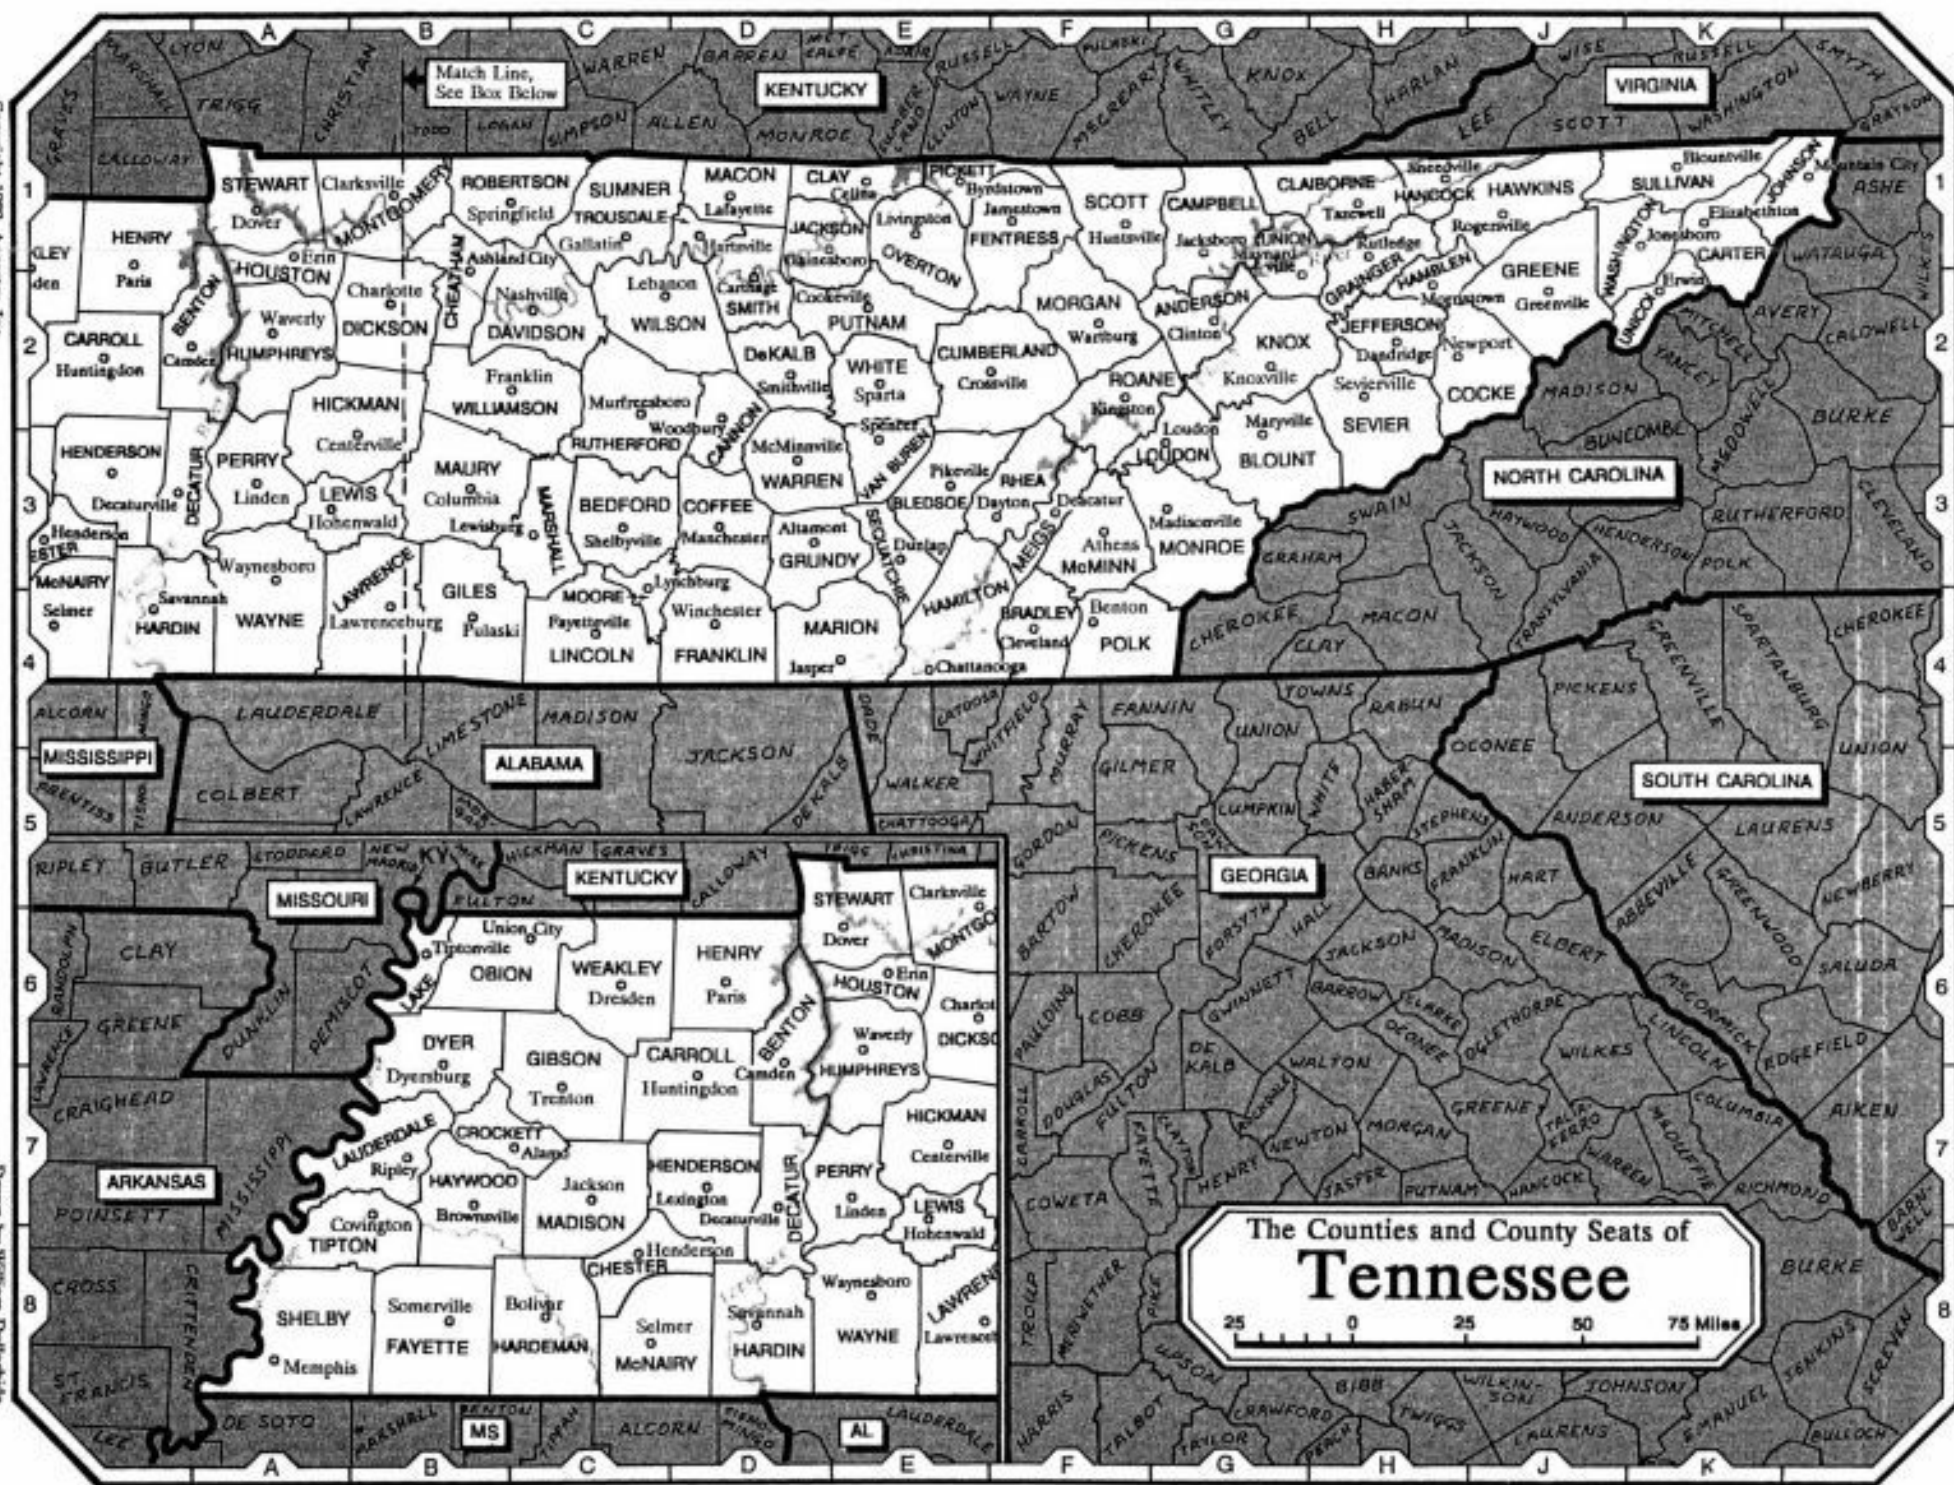

Copyright 1989, Ancestry, Inc.

Drawn by William DeLander

The Counties and County Seats of
Tennessee
 25 0 25 50 75 Miles