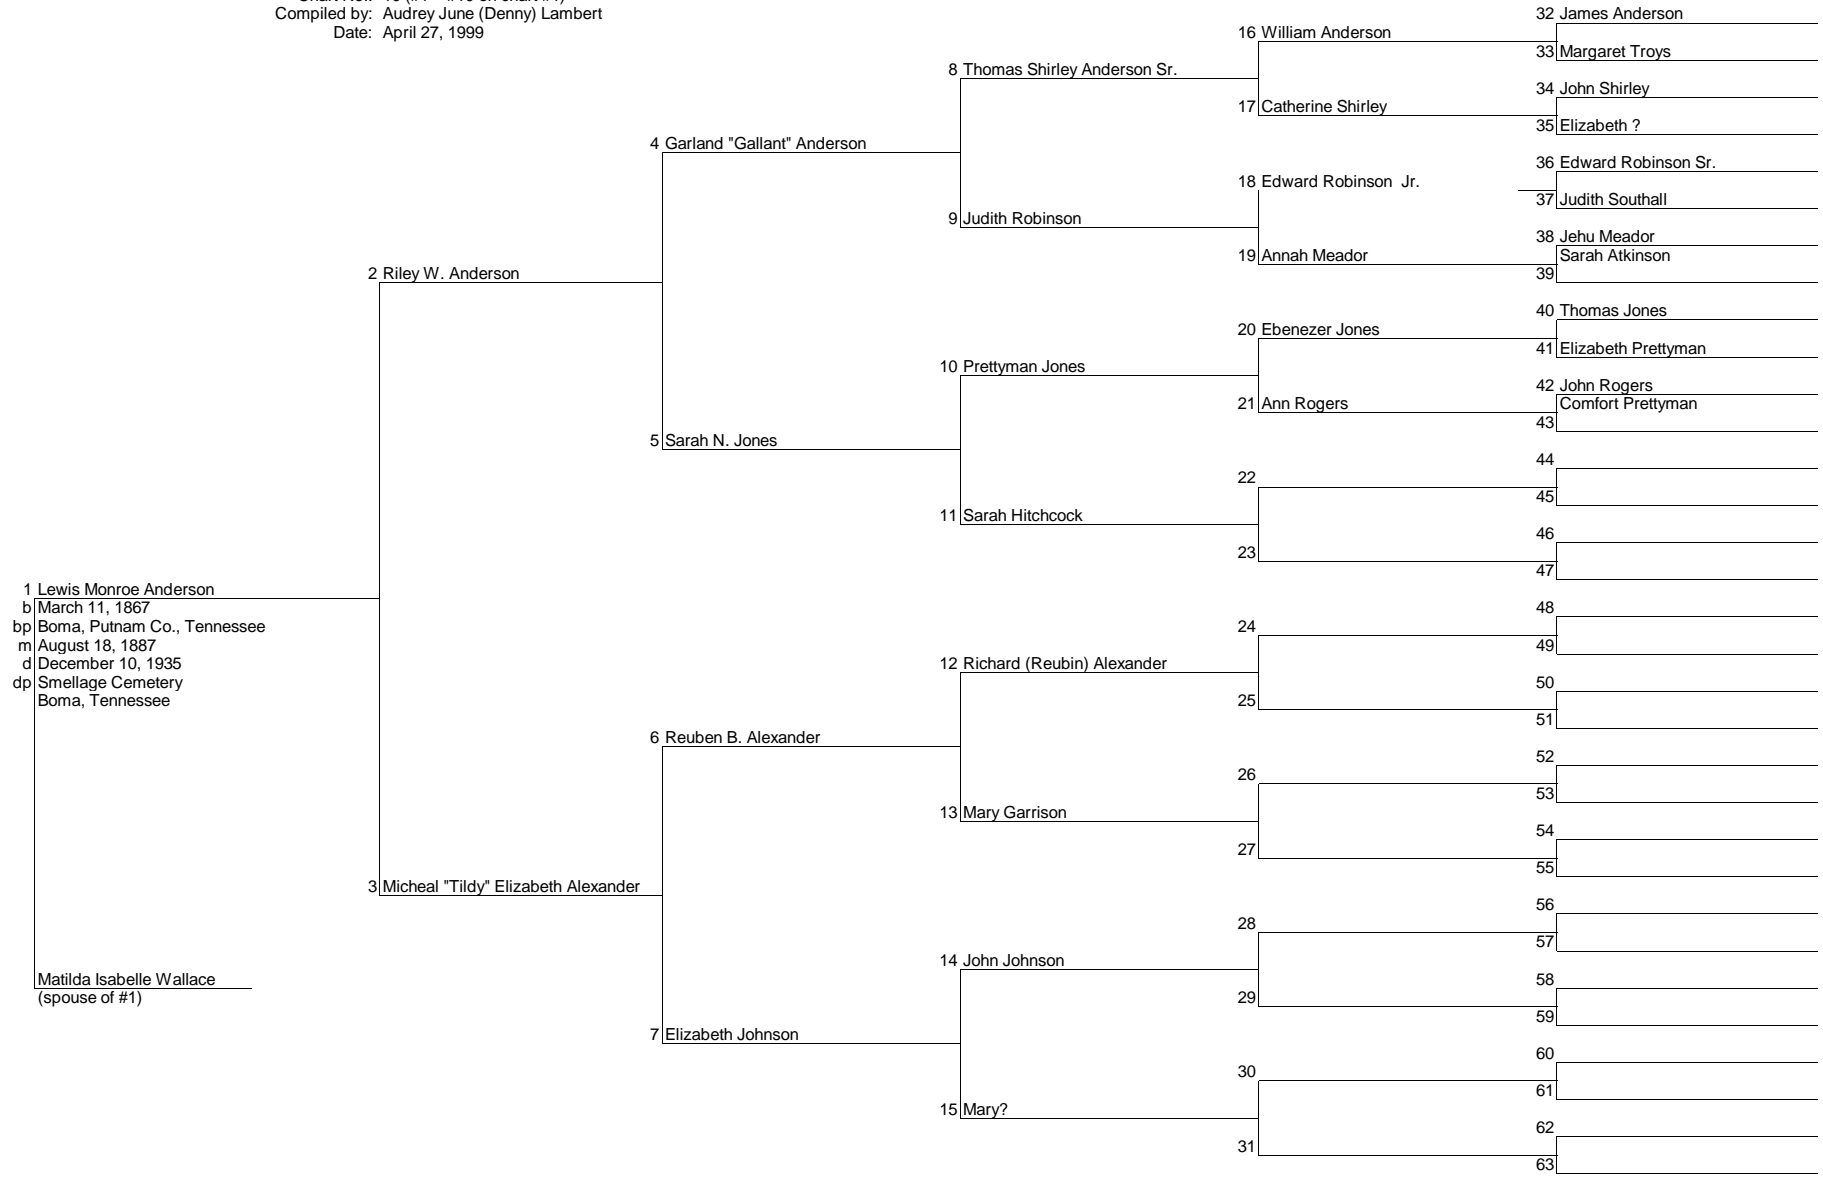

Family Tree

Ancestors of: Essie Avo Jernigan
 Chart No.: 7 (#1 = #7 on chart #1)
 Compiled by: Audrey June (Denny) Lambert
 Date: May 4, 1999

Family Tree

Ancestors of: Lewis Monroe Anderson
 Chart No.: 10 (#1 = #10 on chart #1)
 Compiled by: Audrey June (Denny) Lambert
 Date: April 27, 1999

Family Tree

Ancestors of: Matilda Isabelle Wallace
 Chart No.: 11 (#1 = #11 on chart #1)
 Compiled by: Audrey June (Denny) Lambert
 Date: April 27, 1999

Family Tree

1 Matilda "Tildy" Isabelle Wallace
 b January 23, 1872
 bp Silver Point, Tennessee
 m August 18, 1887
 d November 19, 1956
 dp Smellage Cemetery
 Boma, Tennessee