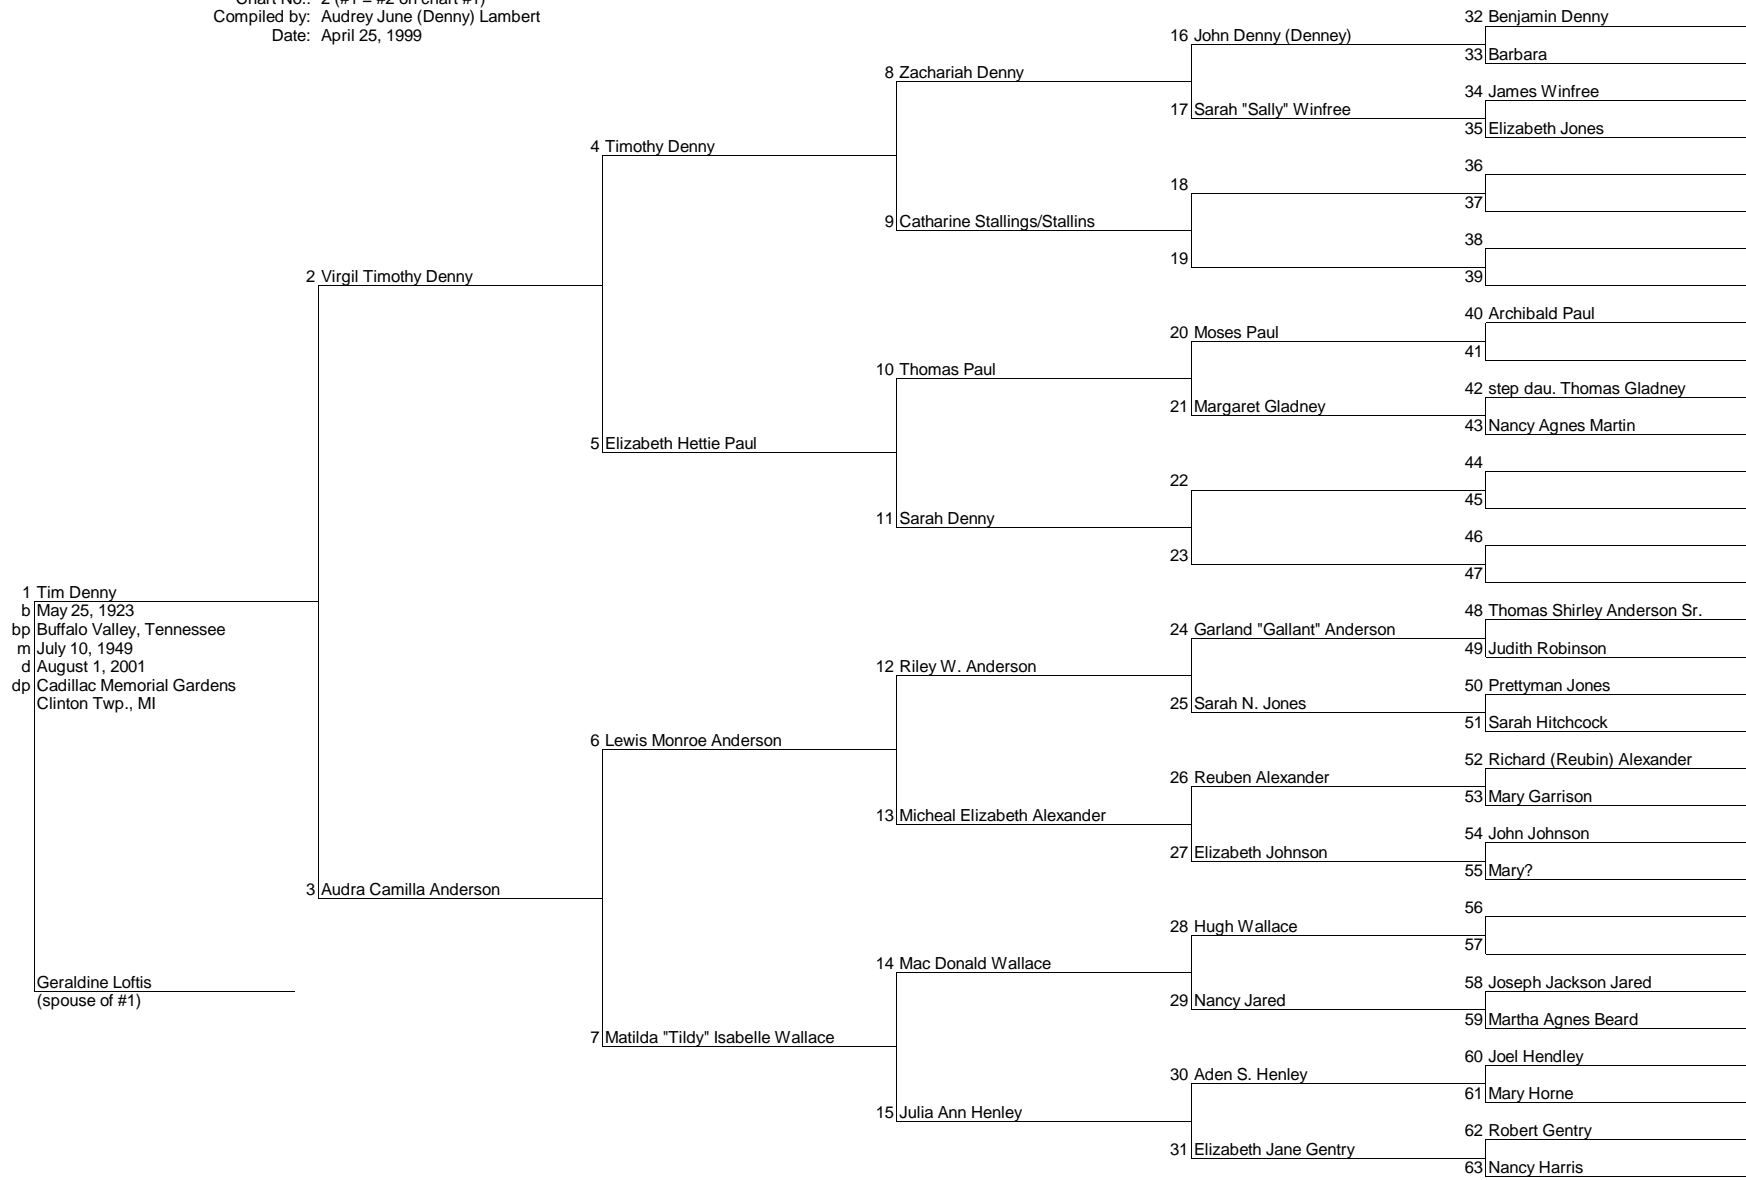

Ancestors of: Tim Denny
Chart No.: 2 (#1 = #2 on chart #1)
Compiled by: Audrey June (Denny) Lambert
Date: April 25, 1999

Family Tree