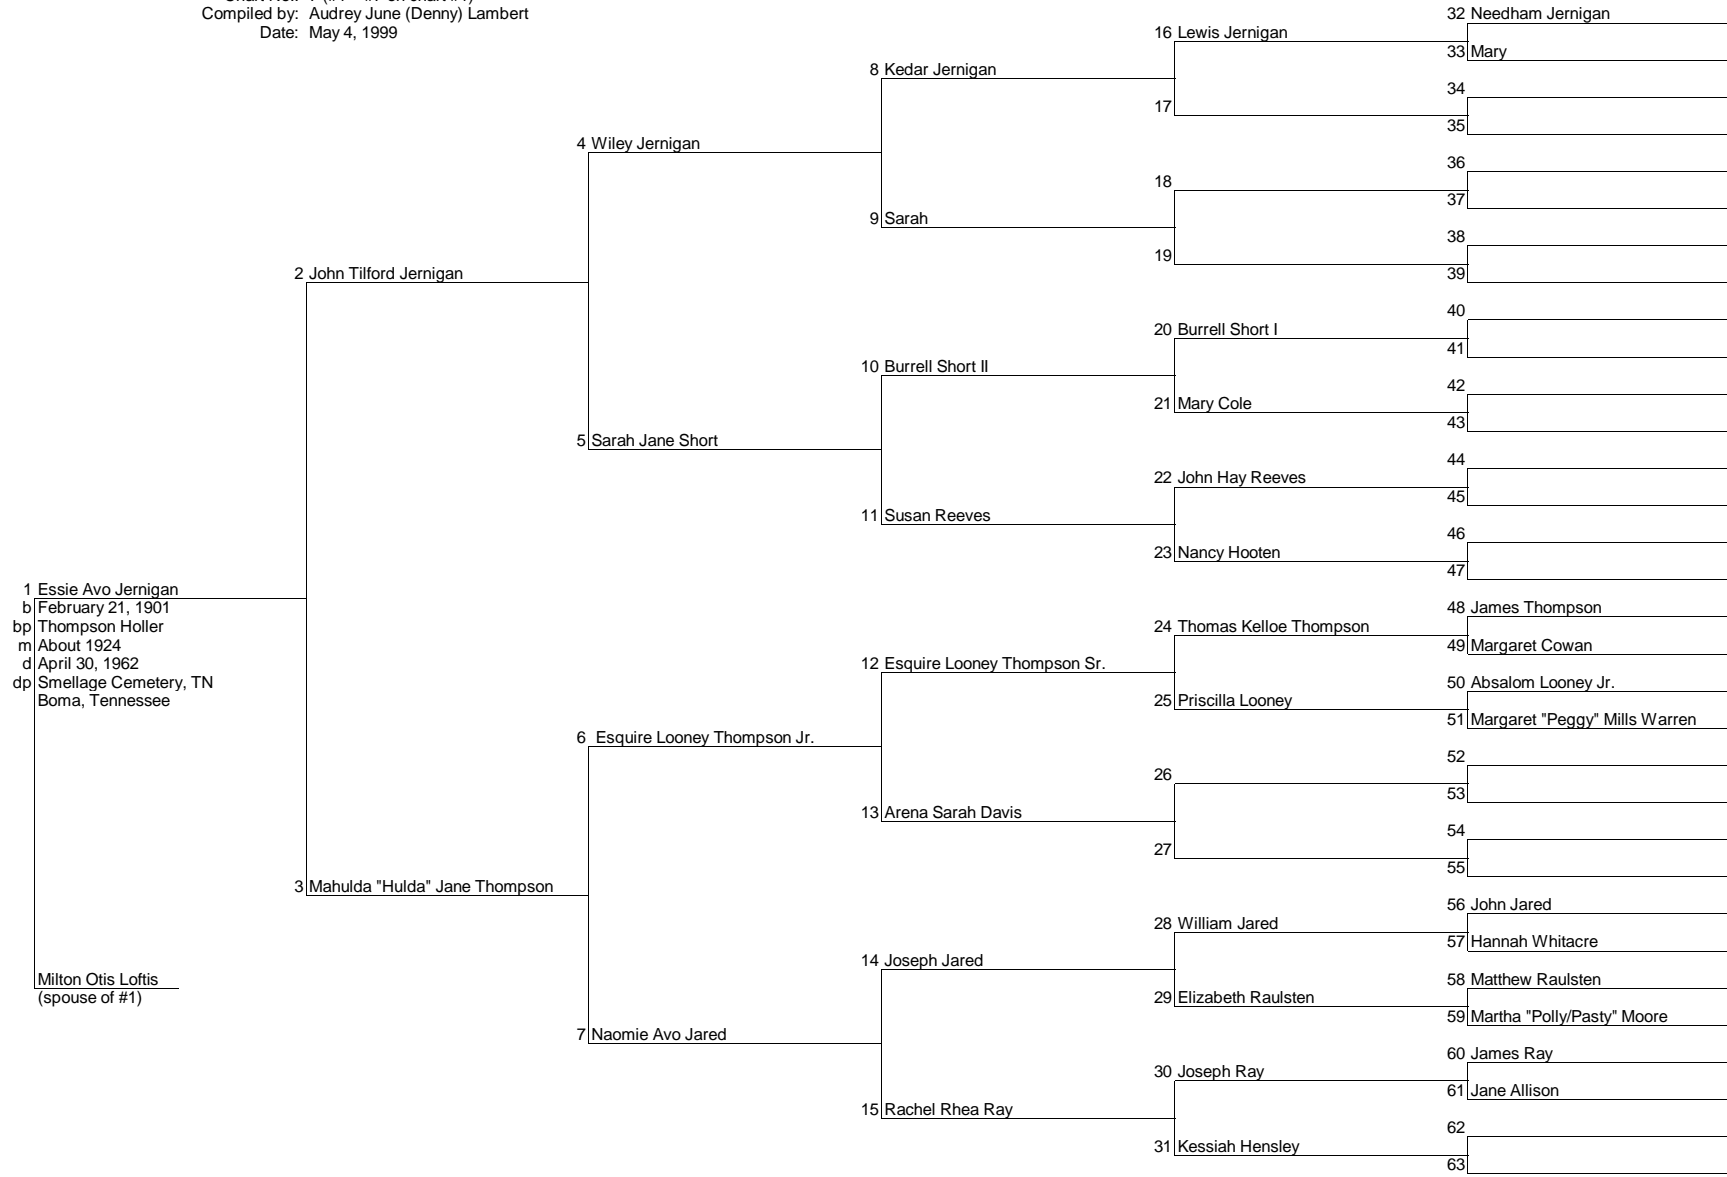

Ancestors of: Essie Avo Jernigan
Chart No.: 7 (#1 = #7 on chart #1)
Compiled by: Audrey June (Denny) Lambert
Date: May 4, 1999

Family Tree