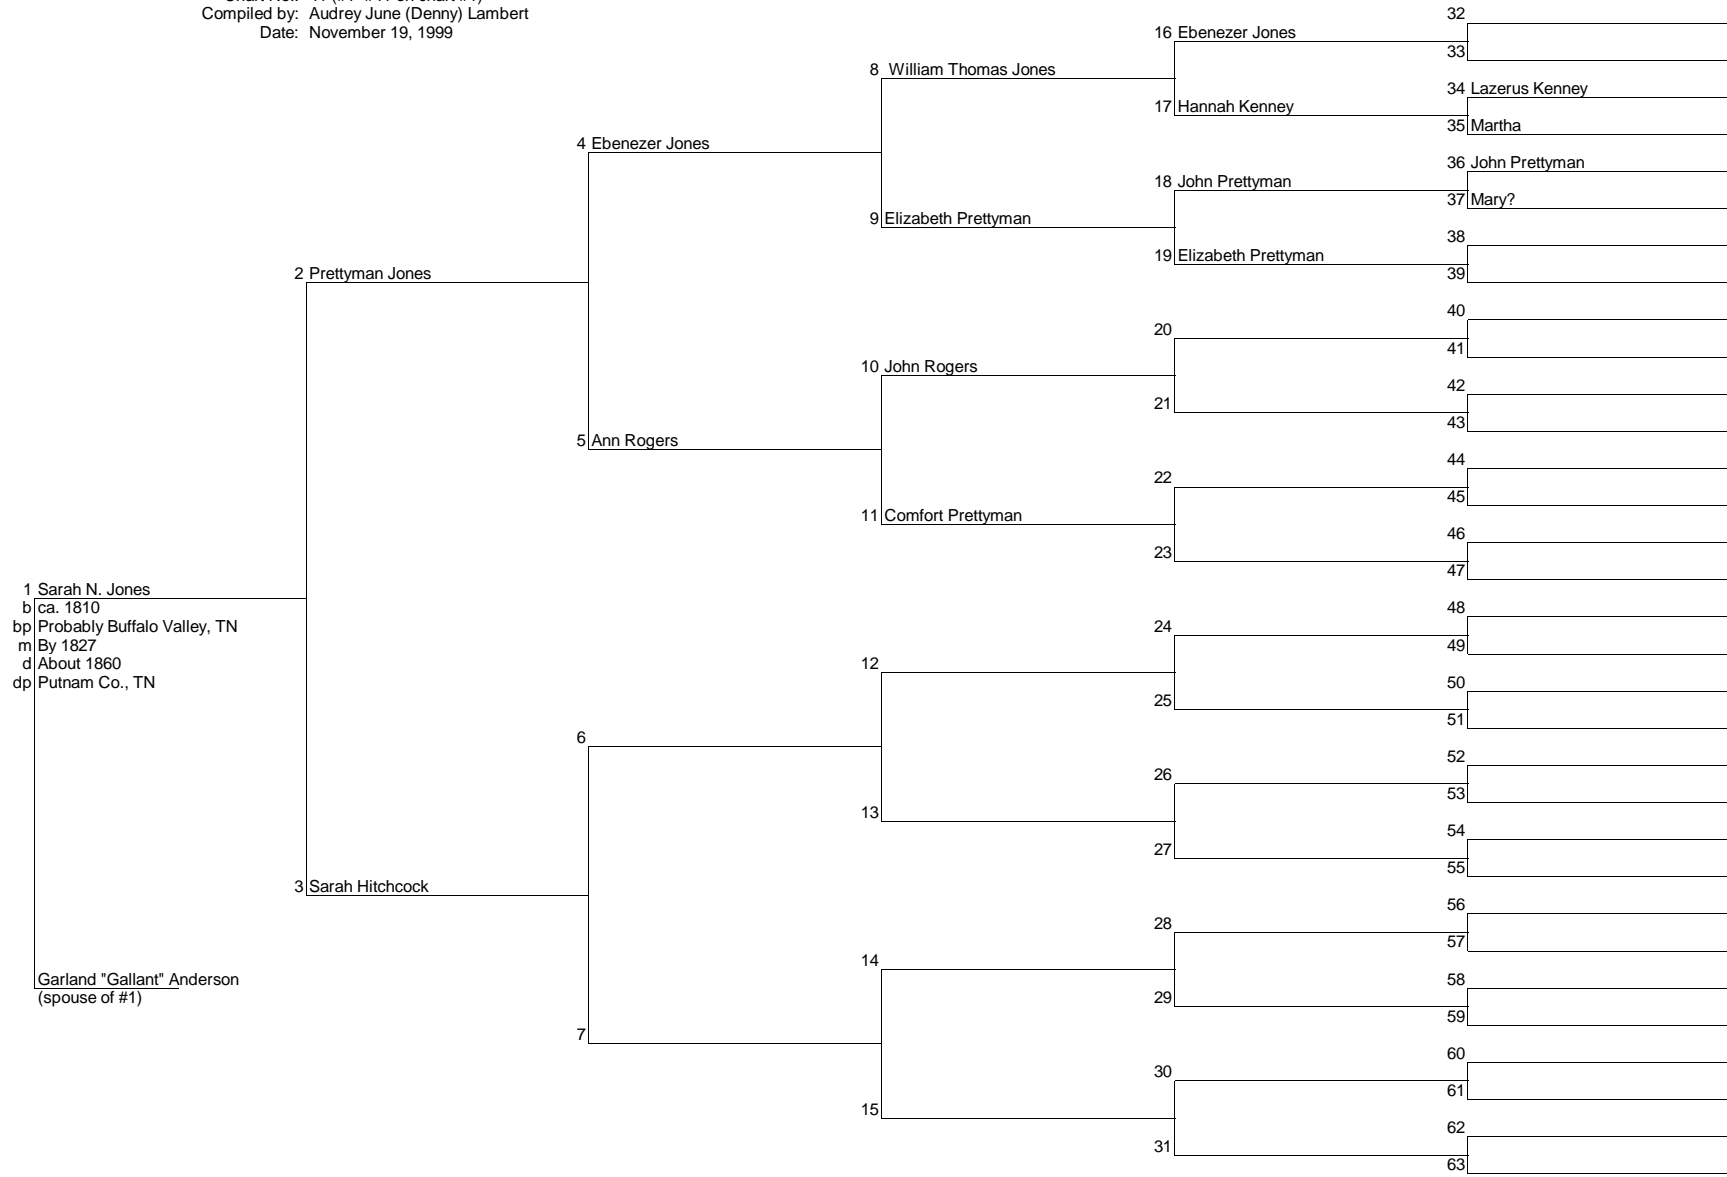

Ancestors of: Sarah Jones
Chart No.: 41 (#1=#41 on chart #1)
Compiled by: Audrey June (Denny) Lambert
Date: November 19, 1999

Family Tree