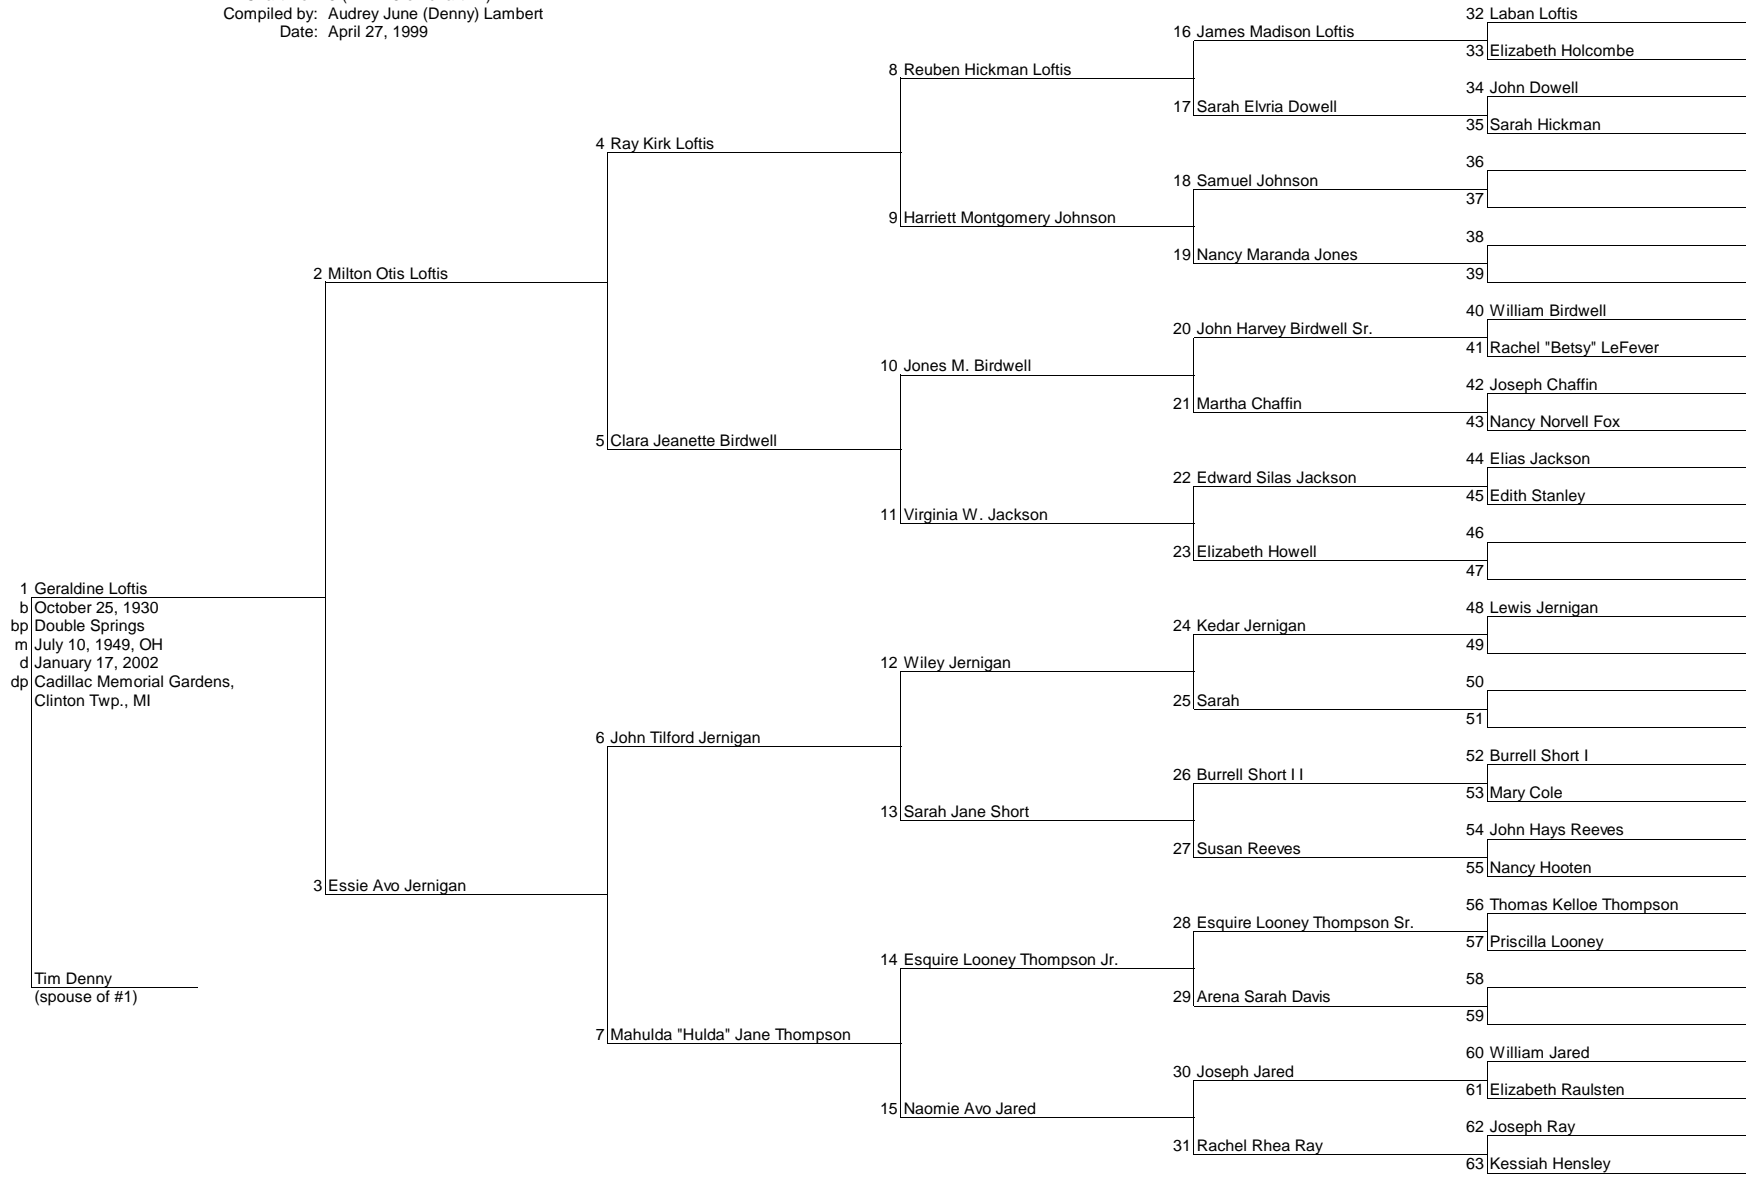

Ancestors of: Audrey June (Denny) Lambert
 Chart No.: 1
 Compiled by: Audrey June (Denny) Lambert
 Date: April 25, 1999

Family Tree

Ancestors of: Tim Denny
 Chart No.: 2 (#1 = #2 on chart #1)
 Compiled by: Audrey June (Denny) Lambert
 Date: April 25, 1999

Family Tree

Ancestors of: Geraldine Loftis
 Chart No.: 3 (#1 = #3 on chart #1)
 Compiled by: Audrey June (Denny) Lambert
 Date: April 27, 1999

Family Tree

Ancestors of: Virgil Timothy Denny
 Chart No.: 4 (#1 = #4 on chart #1)
 Compiled by: Audrey June (Denny) Lambert
 Date: April 25, 1999