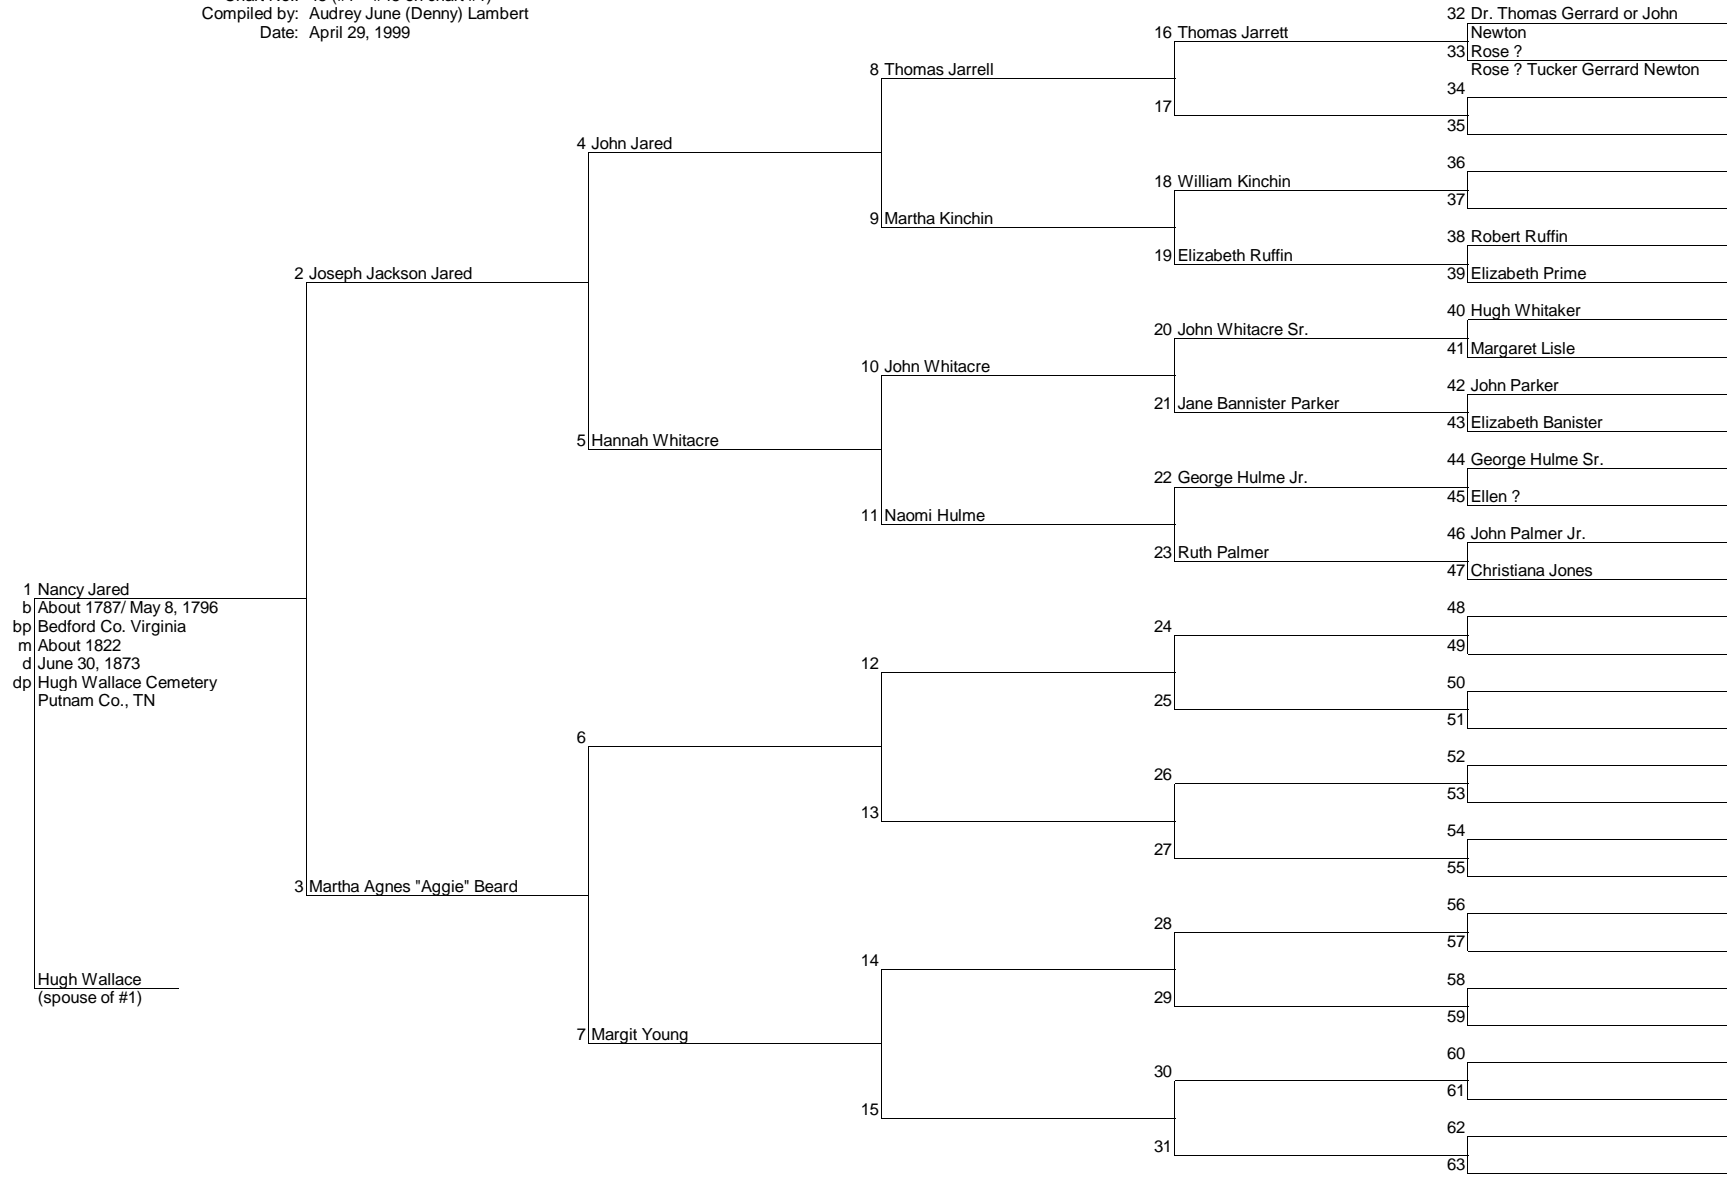

Ancestors of: Nancy Jared
Chart No.: 45 (#1 = #45 on chart #1)
Compiled by: Audrey June (Denny) Lambert
Date: April 29, 1999

Family Tree