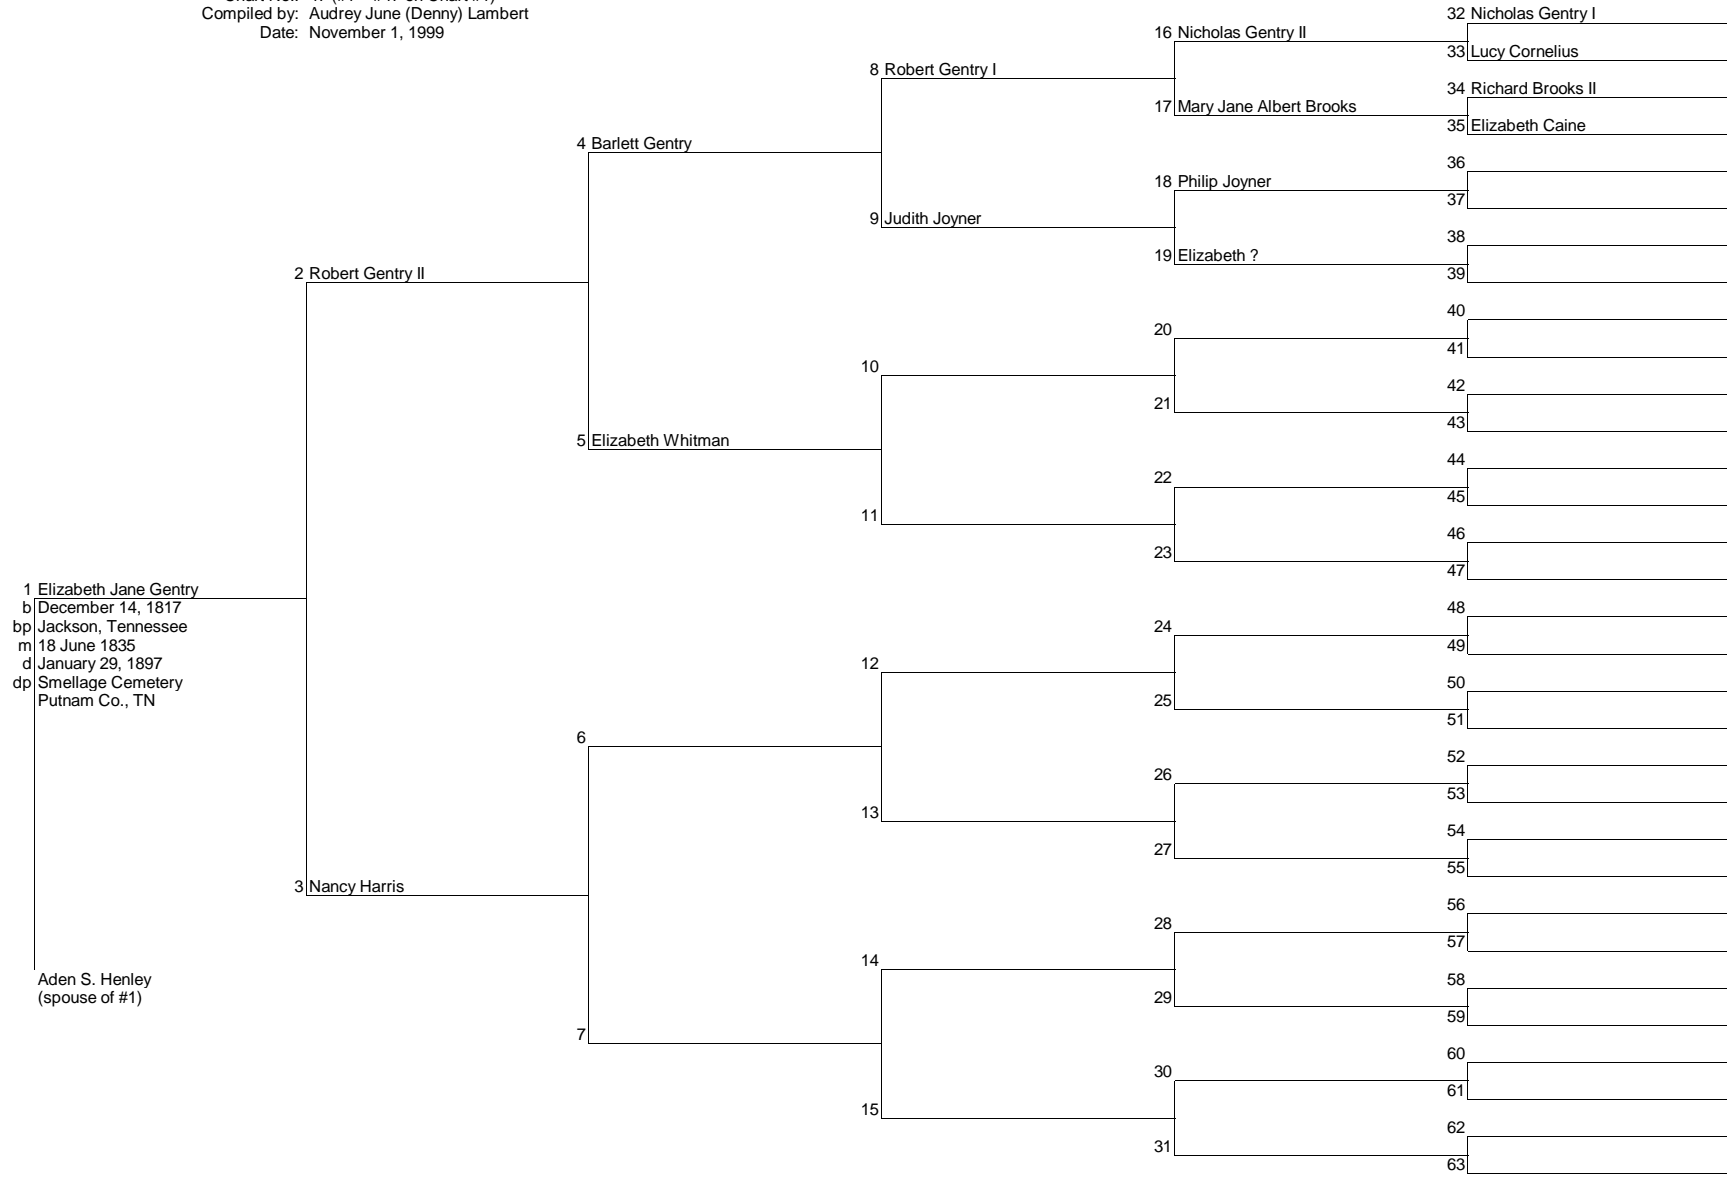

56 William Hulme

57 Massiac

58

59

60 John Palmer Sr.

61 Mary Southy

62

63

Ancestors of: Elizabeth Gentry
 Chart No.: 47 (#1 = #47 on Chart #1)
 Compiled by: Audrey June (Denny) Lambert
 Date: November 1, 1999

Family Tree

Ancestors of: Robert Gentry
 Chart No.: 47-02 (#1=#2 on chart #47)
 Compiled by: Audrey June (Denny) Lambert
 Date: November 2, 1999