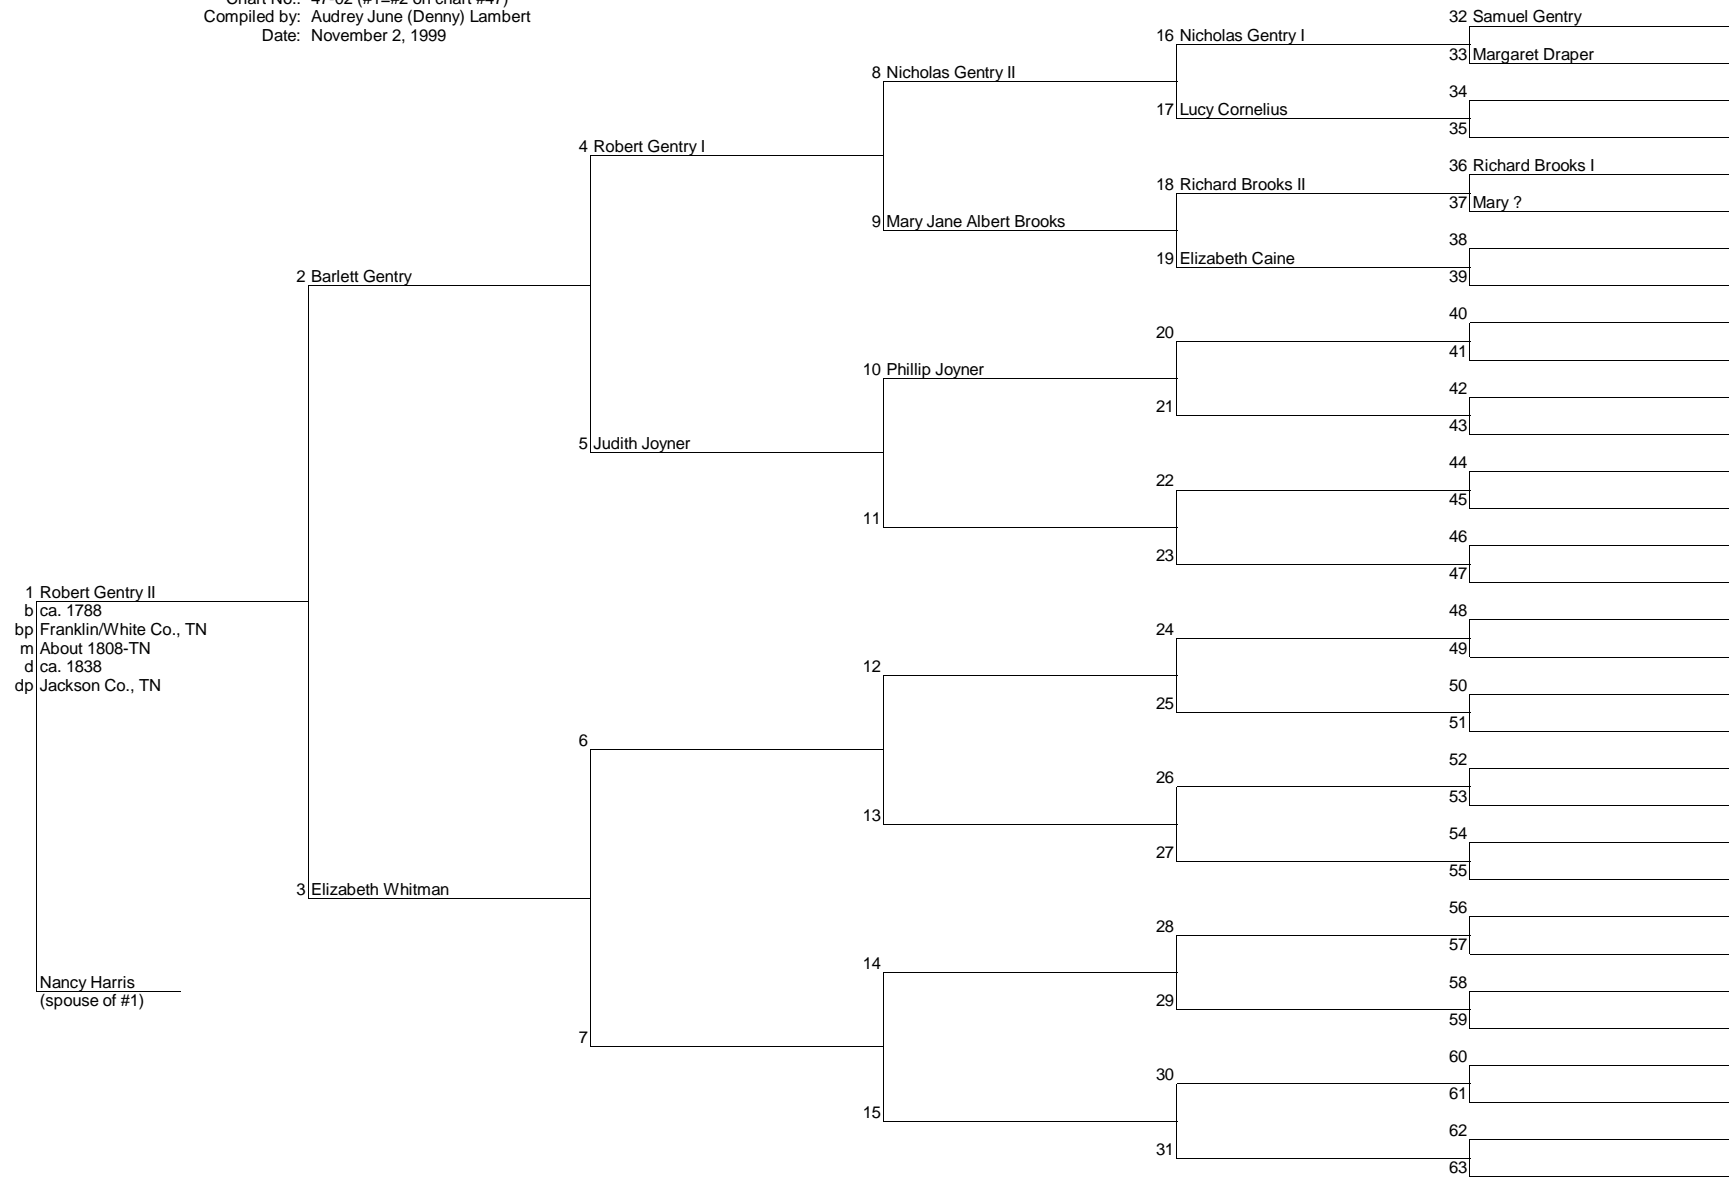

Ancestors of: Robert Gentry
Chart No.: 47-02 (#1=#2 on chart #47)
Compiled by: Audrey June (Denny) Lambert
Date: November 2, 1999

Family Tree