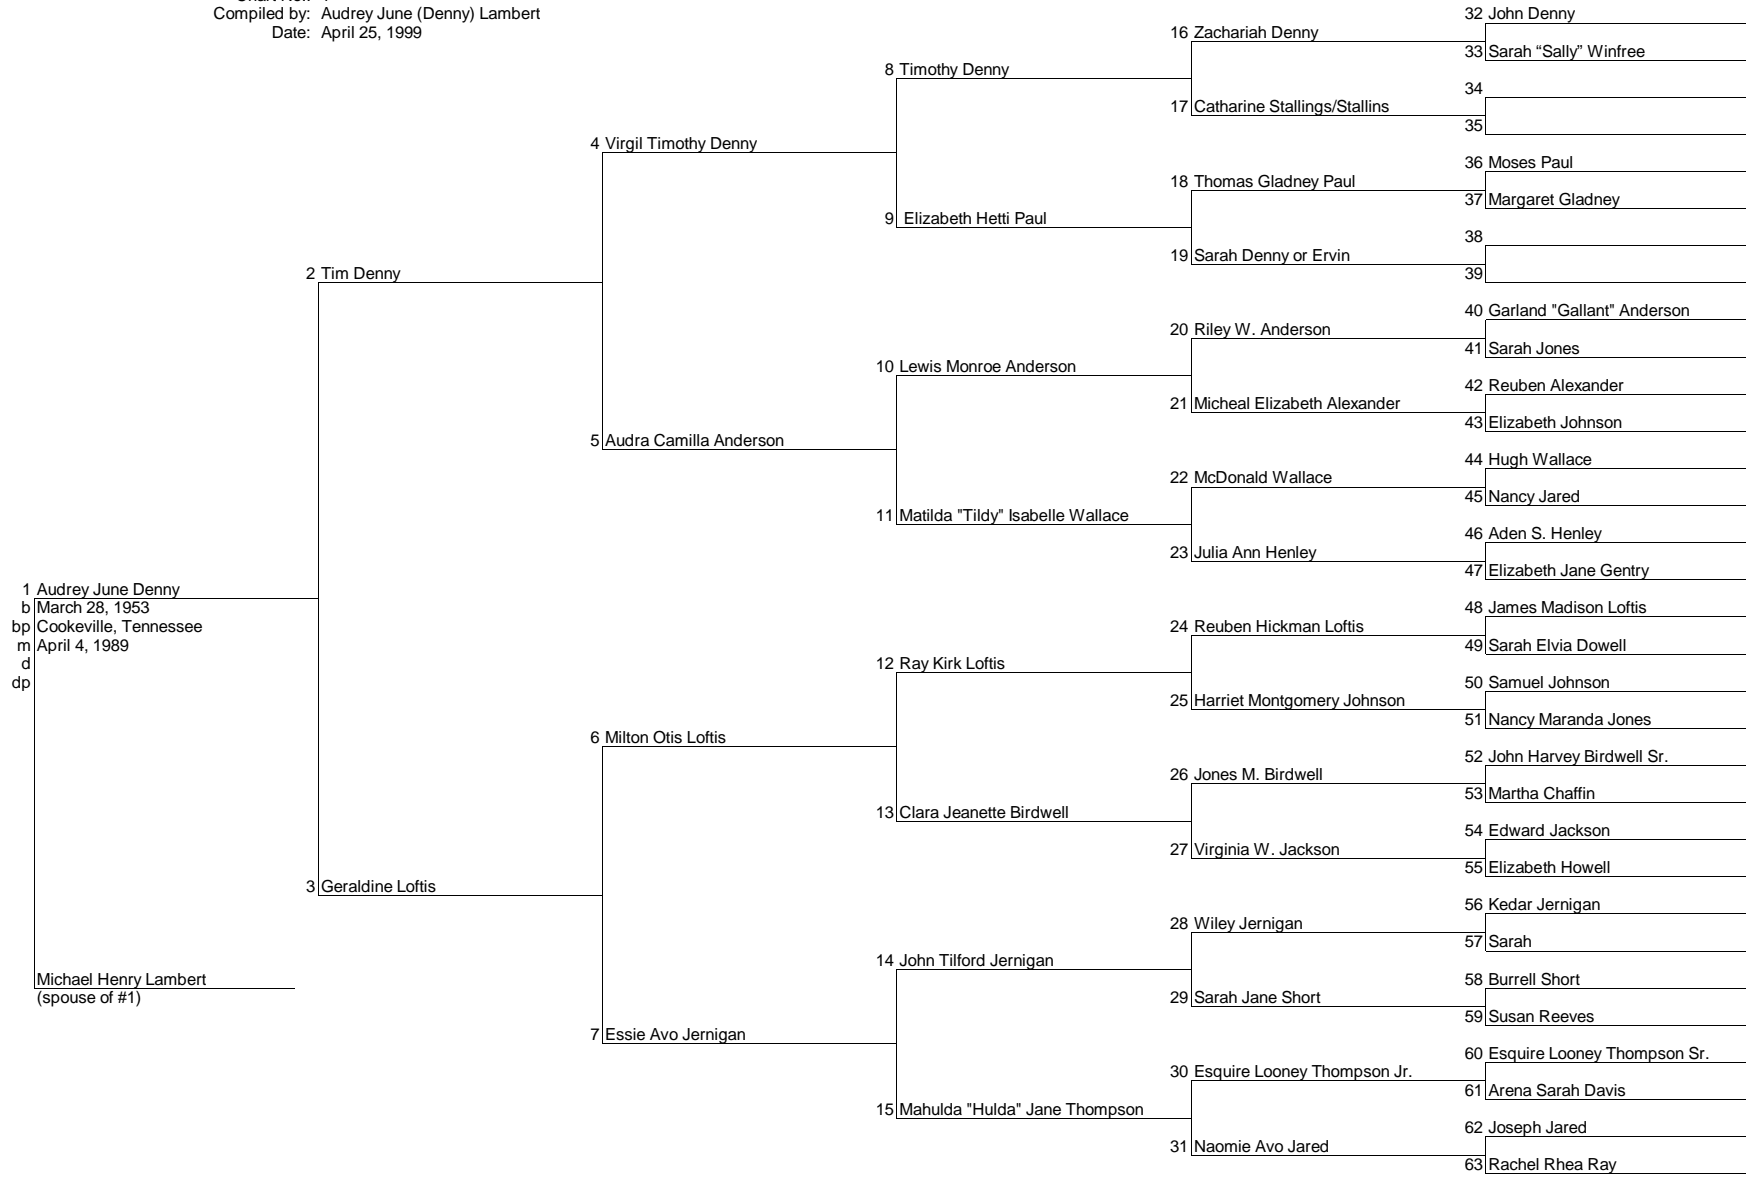

Ancestors of: Audrey June (Denny) Lambert
 Chart No.: 1
 Compiled by: Audrey June (Denny) Lambert
 Date: April 25, 1999

Family Tree

Ancestors of: Tim Denny
 Chart No.: 2 (#1 = #2 on chart #1)
 Compiled by: Audrey June (Denny) Lambert
 Date: April 25, 1999