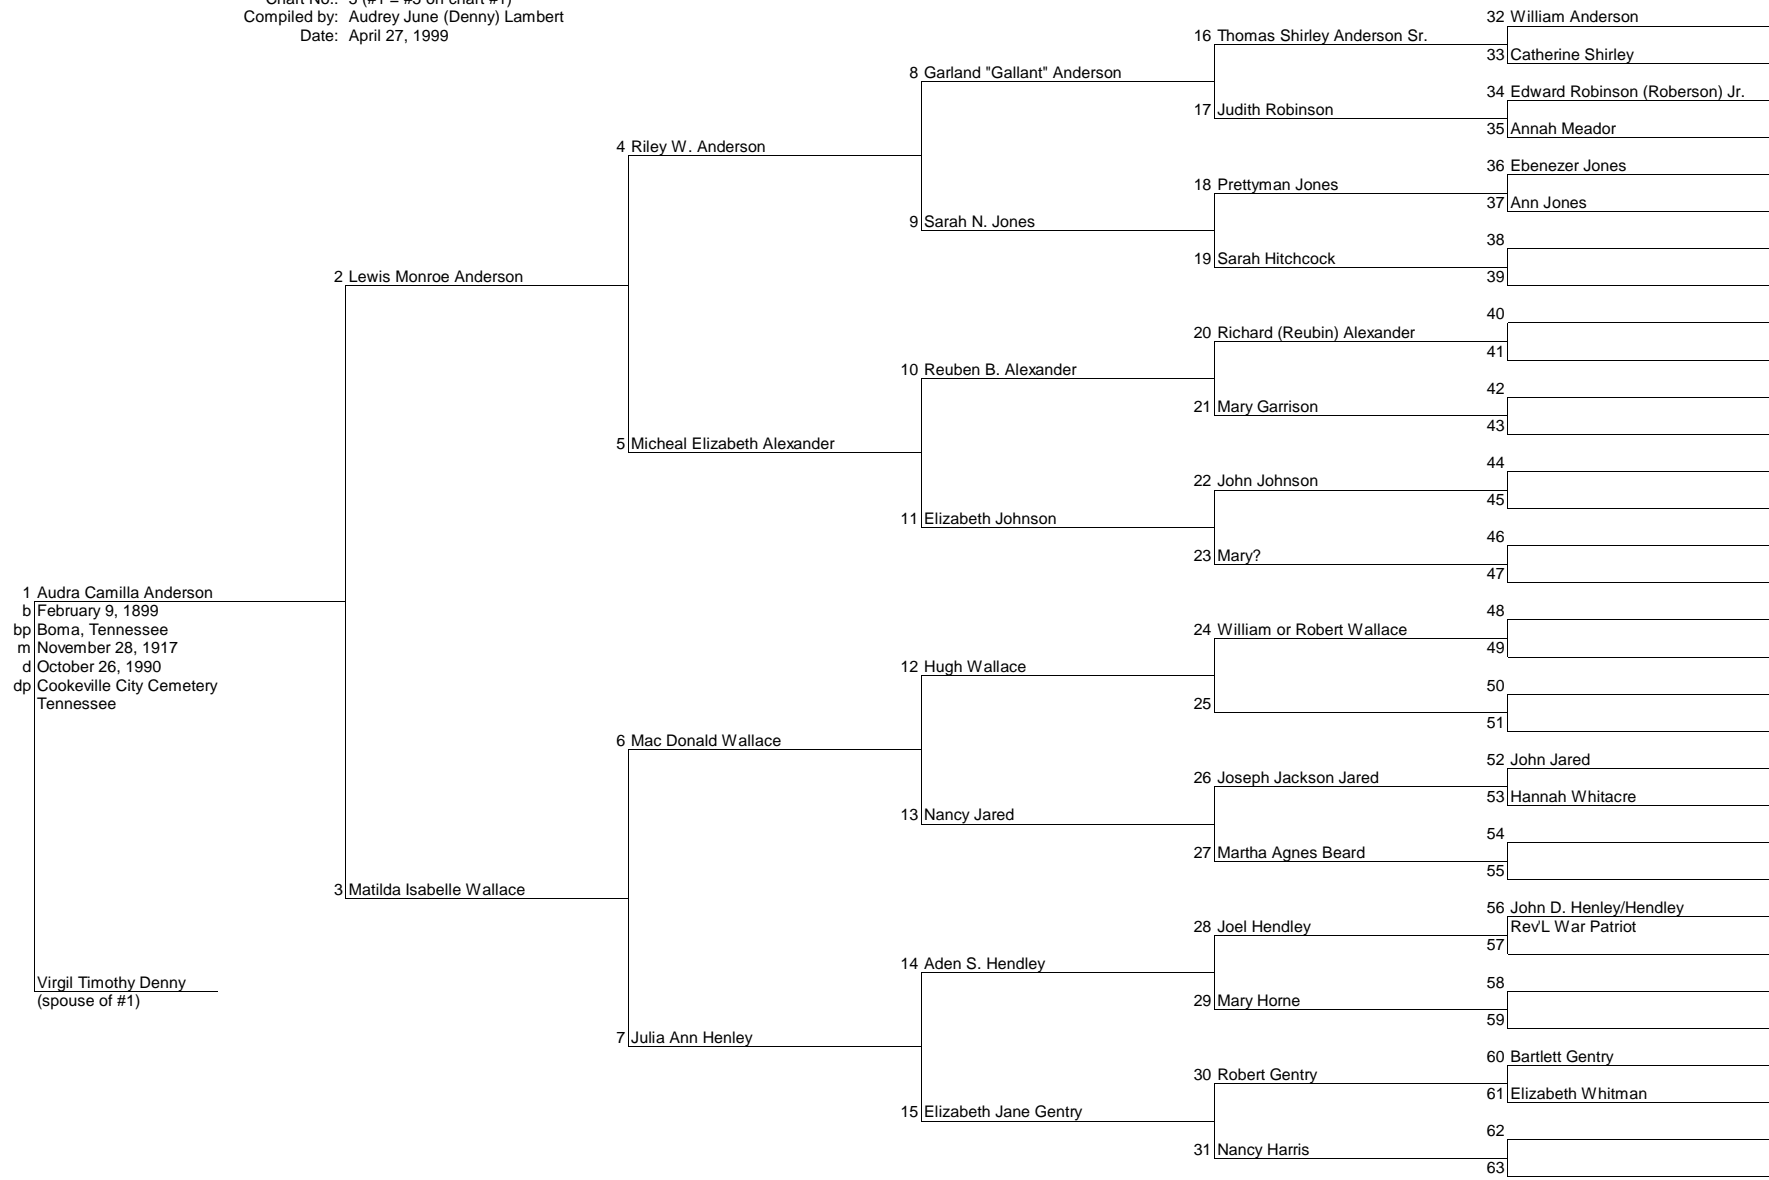

Ancestors of: Audra Camilla (Anderson) Denny
Chart No.: 5 (#1 = #5 on chart #1)
Compiled by: Audrey June (Denny) Lambert
Date: April 27, 1999

Family Tree