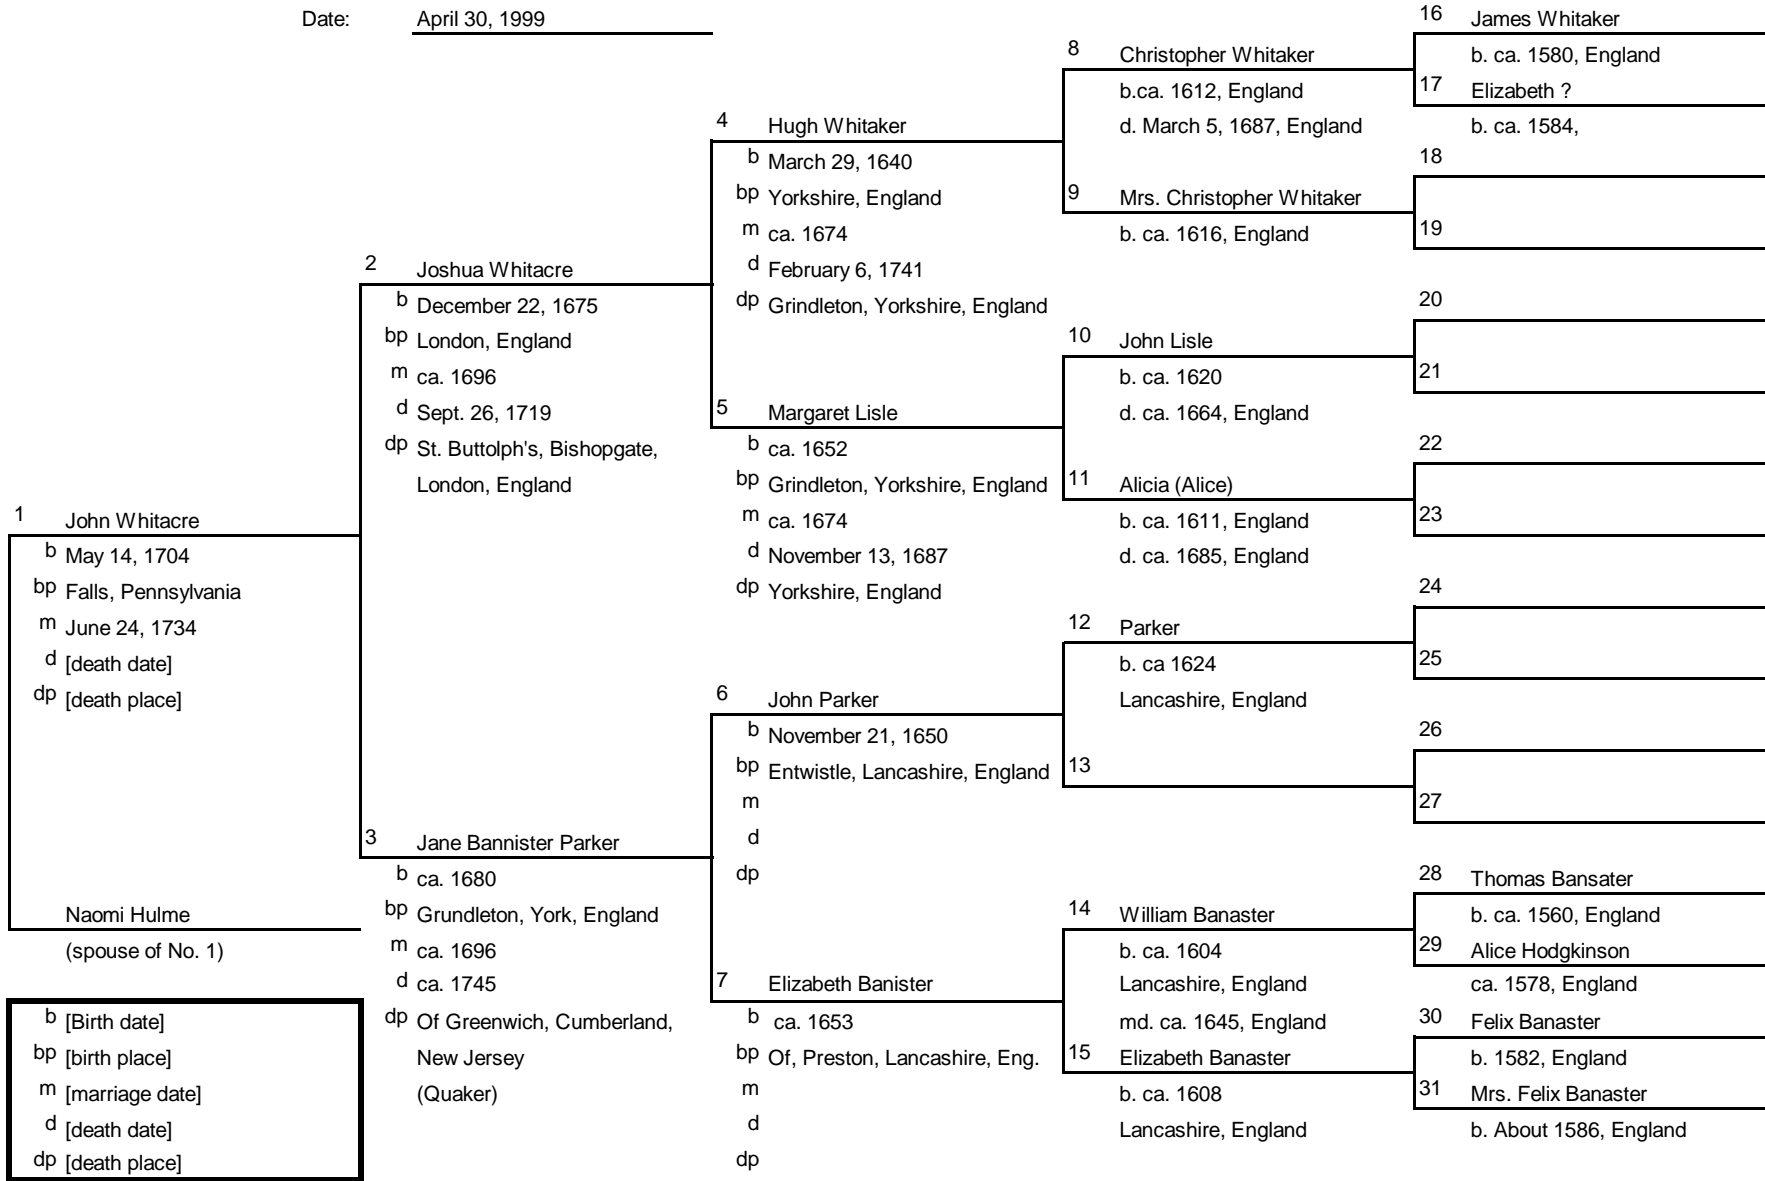

Family Tree

Ancestors of: Hannah Whitacre
 Chart No.: 22-13 (#1 = #13 on chart #22)
 Compiled by: Audrey June (Denny) Lambert
 Date: April 30, 1999

b [Birth date]
 bp [birth place]
 m [marriage date]
 d [death date]
 dp [death place]

Family Tree

Ancestors of: Martha Kinchin
 Chart No.: 22-25 (#1=#25 on Chart #22)
 Compiled by: Audrey June (Denny) Lambert
 Date: October 31, 1999

b [Birth date]
bp [birth place]
m [marriage date]
d [death date]
dp [death place]

Family Tree

Ancestors of: John Whitacre
 Chart No.: 22-26 (#1 = #26 on chart #22)
 Compiled by: Audrey June (Denny) Lambert
 Date: April 30, 1999

b [Birth date]
 bp [birth place]
 m [marriage date]
 d [death date]
 dp [death place]

Family Tree

Ancestors of: James Whitaker
 Chart No.: 22-26-16 (#1=#16 on Chart #22-26)
 Compiled by: Audrey June (Denny) Lambert
 Date: October 31, 1999

b [Birth date]
 bp [birth place]
 m [marriage date]
 d [death date]
 dp [death place]