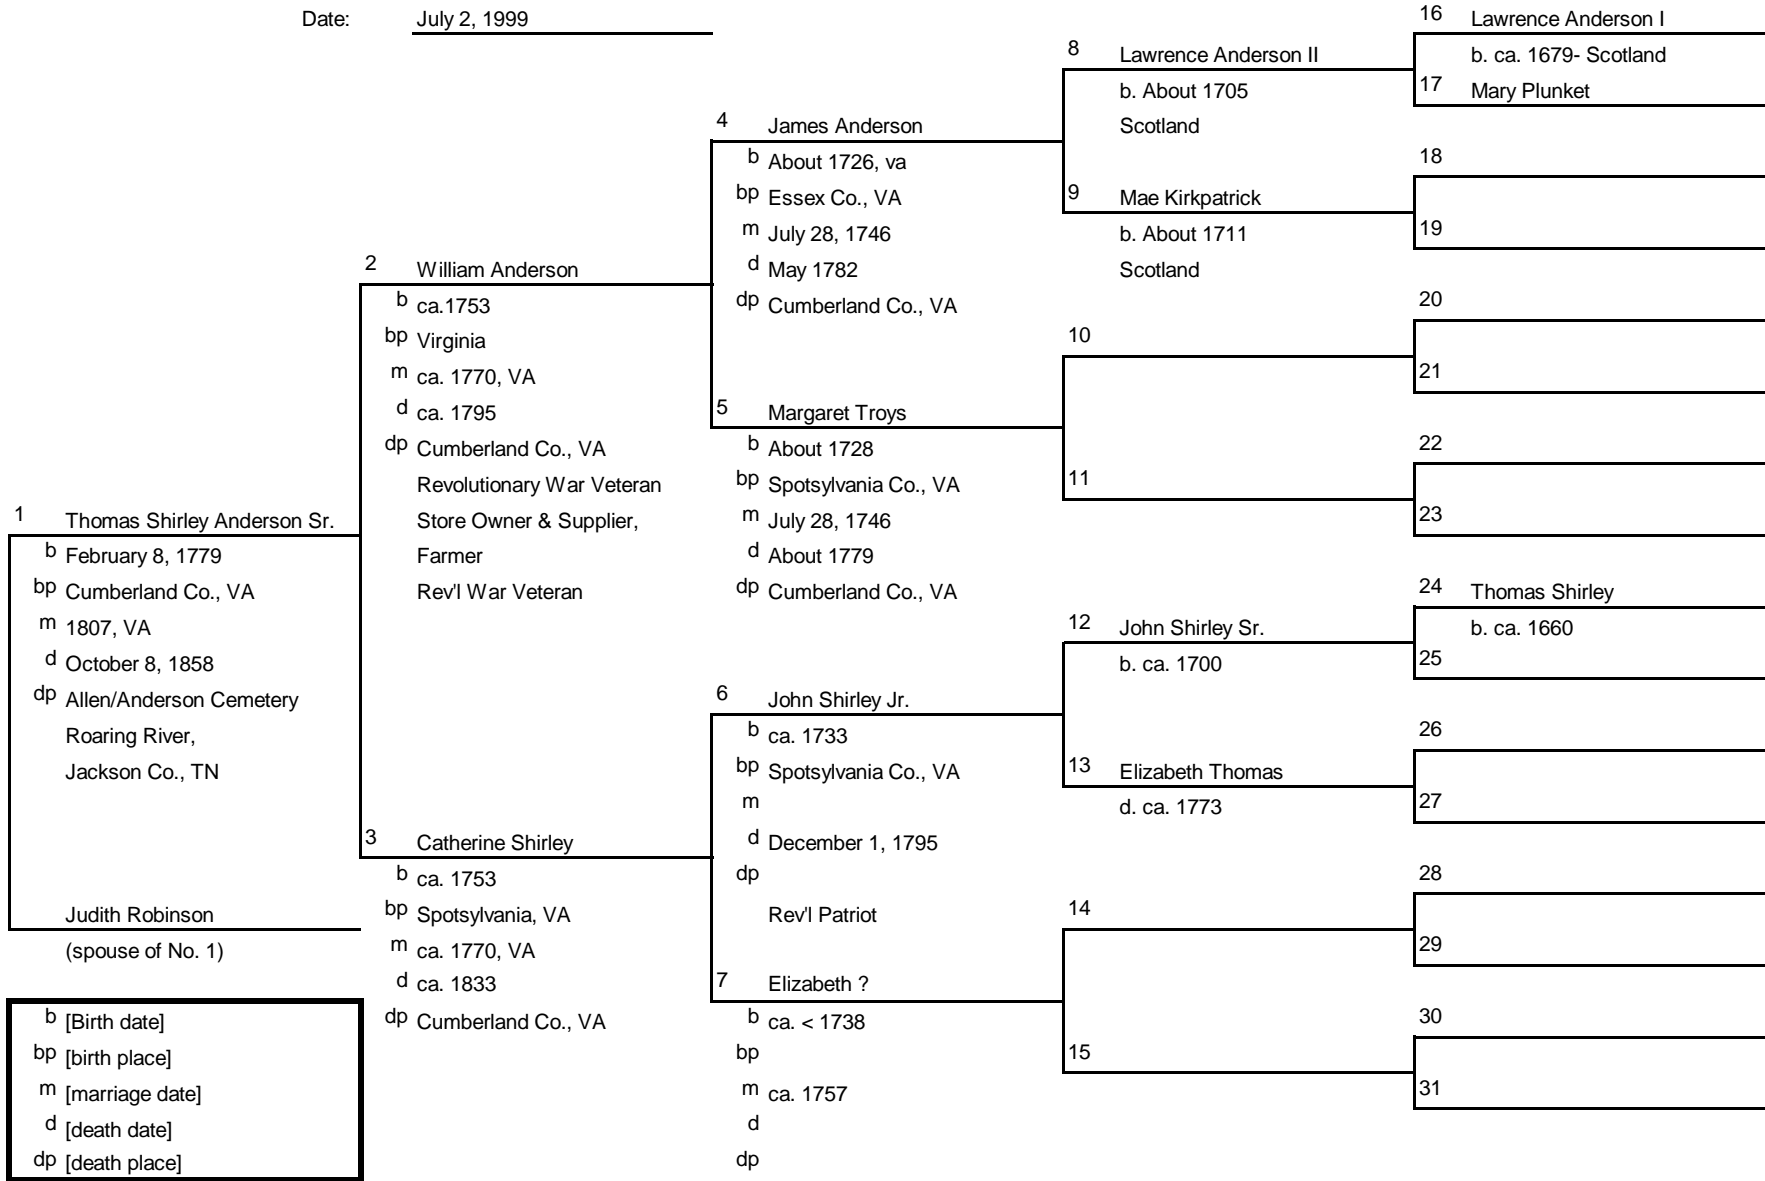

Family Tree

Ancestors of: Garland "Gallant" Anderson
 Chart No.: 20-02 (#1 = #2 on chart #20)
 Compiled by: Audrey June (Denny) Lambert
 Date: July 2, 1999

b [Birth date]
 bp [birth place]
 m [marriage date]
 d [death date]
 dp [death place]

Family Tree

Ancestors of: Thomas Shirley Anderson
 Chart No.: 20-04 (#1 = #4 on chart #20)
 Compiled by: Audrey June (Denny) Lambert
 Date: July 2, 1999

b [Birth date]
 bp [birth place]
 m [marriage date]
 d [death date]
 dp [death place]

Family Tree

Ancestors of: Judith Robinson
 Chart No.: 20-05 (#1 = #5 on chart #20)
 Compiled by: Audrey June (Denny) Lambert
 Date: October 30, 1999

b [Birth date]
 bp [birth place]
 m [marriage date]
 d [death date]
 dp [death place]