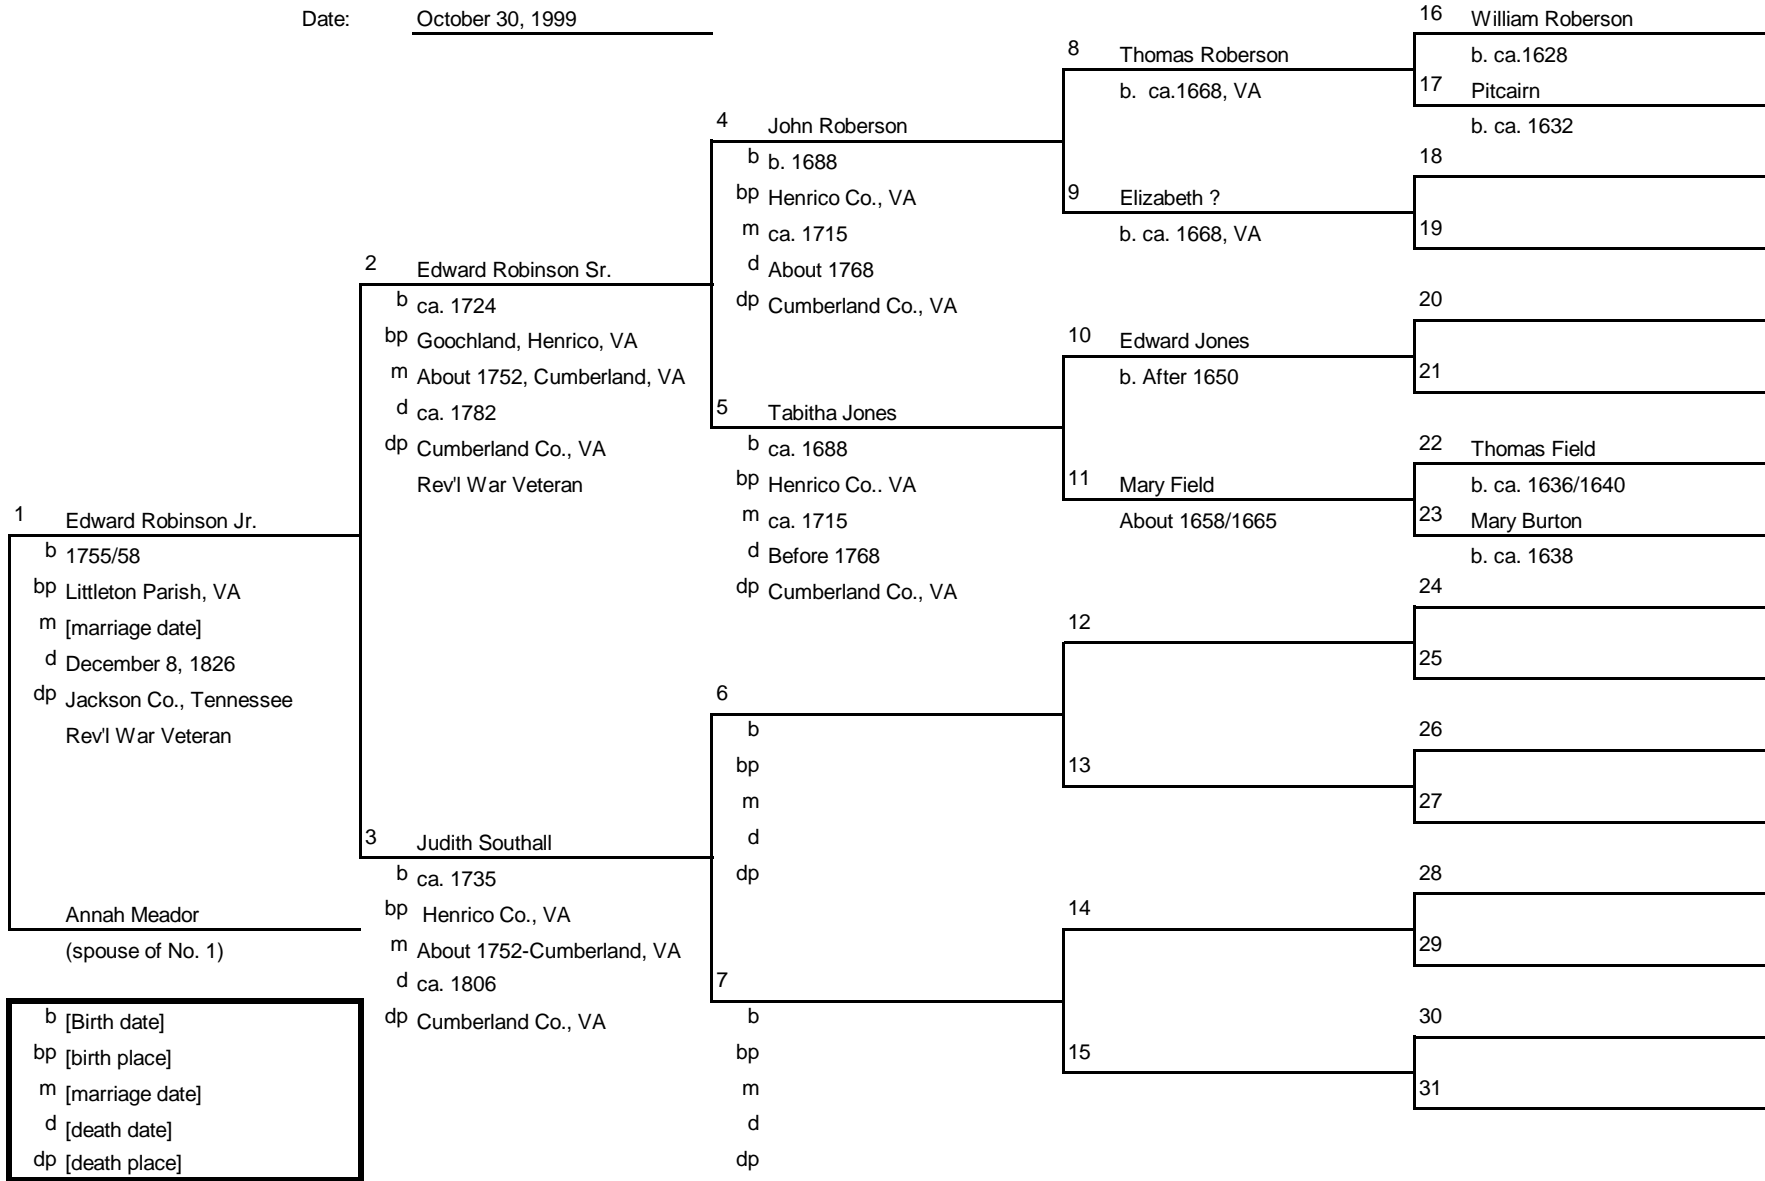

Family Tree

Ancestors of: Judith Robinson
 Chart No.: 20-05 (#1 = #5 on chart #20)
 Compiled by: Audrey June (Denny) Lambert
 Date: October 30, 1999

b [Birth date]
 bp [birth place]
 m [marriage date]
 d [death date]
 dp [death place]

Family Tree

Ancestors of: Prettyman Jones
 Chart No.: 20-06 (#1=#6 on Chart #20)
 Compiled by: Audrey June (Denny) Lambert
 Date: October 31, 1999

b [Birth date]
 bp [birth place]
 m [marriage date]
 d [death date]
 dp [death place]

Family Tree

Ancestors of: William Anderson
 Chart No.: 20-08 (#1 = #8 on chart #20)
 Compiled by: Audrey June (Denny) Lambert
 Date: July 2, 1999

b [Birth date]
 bp [birth place]
 m [marriage date]
 d [death date]
 dp [death place]

Family Tree

Ancestors of: Edward Robinson Jr.
 Chart No.: 20-10 (#1 = #10 on chart #20)
 Compiled by: Audrey June (Denny) Lambert
 Date: October 30, 1999

b [Birth date]
 bp [birth place]
 m [marriage date]
 d [death date]
 dp [death place]