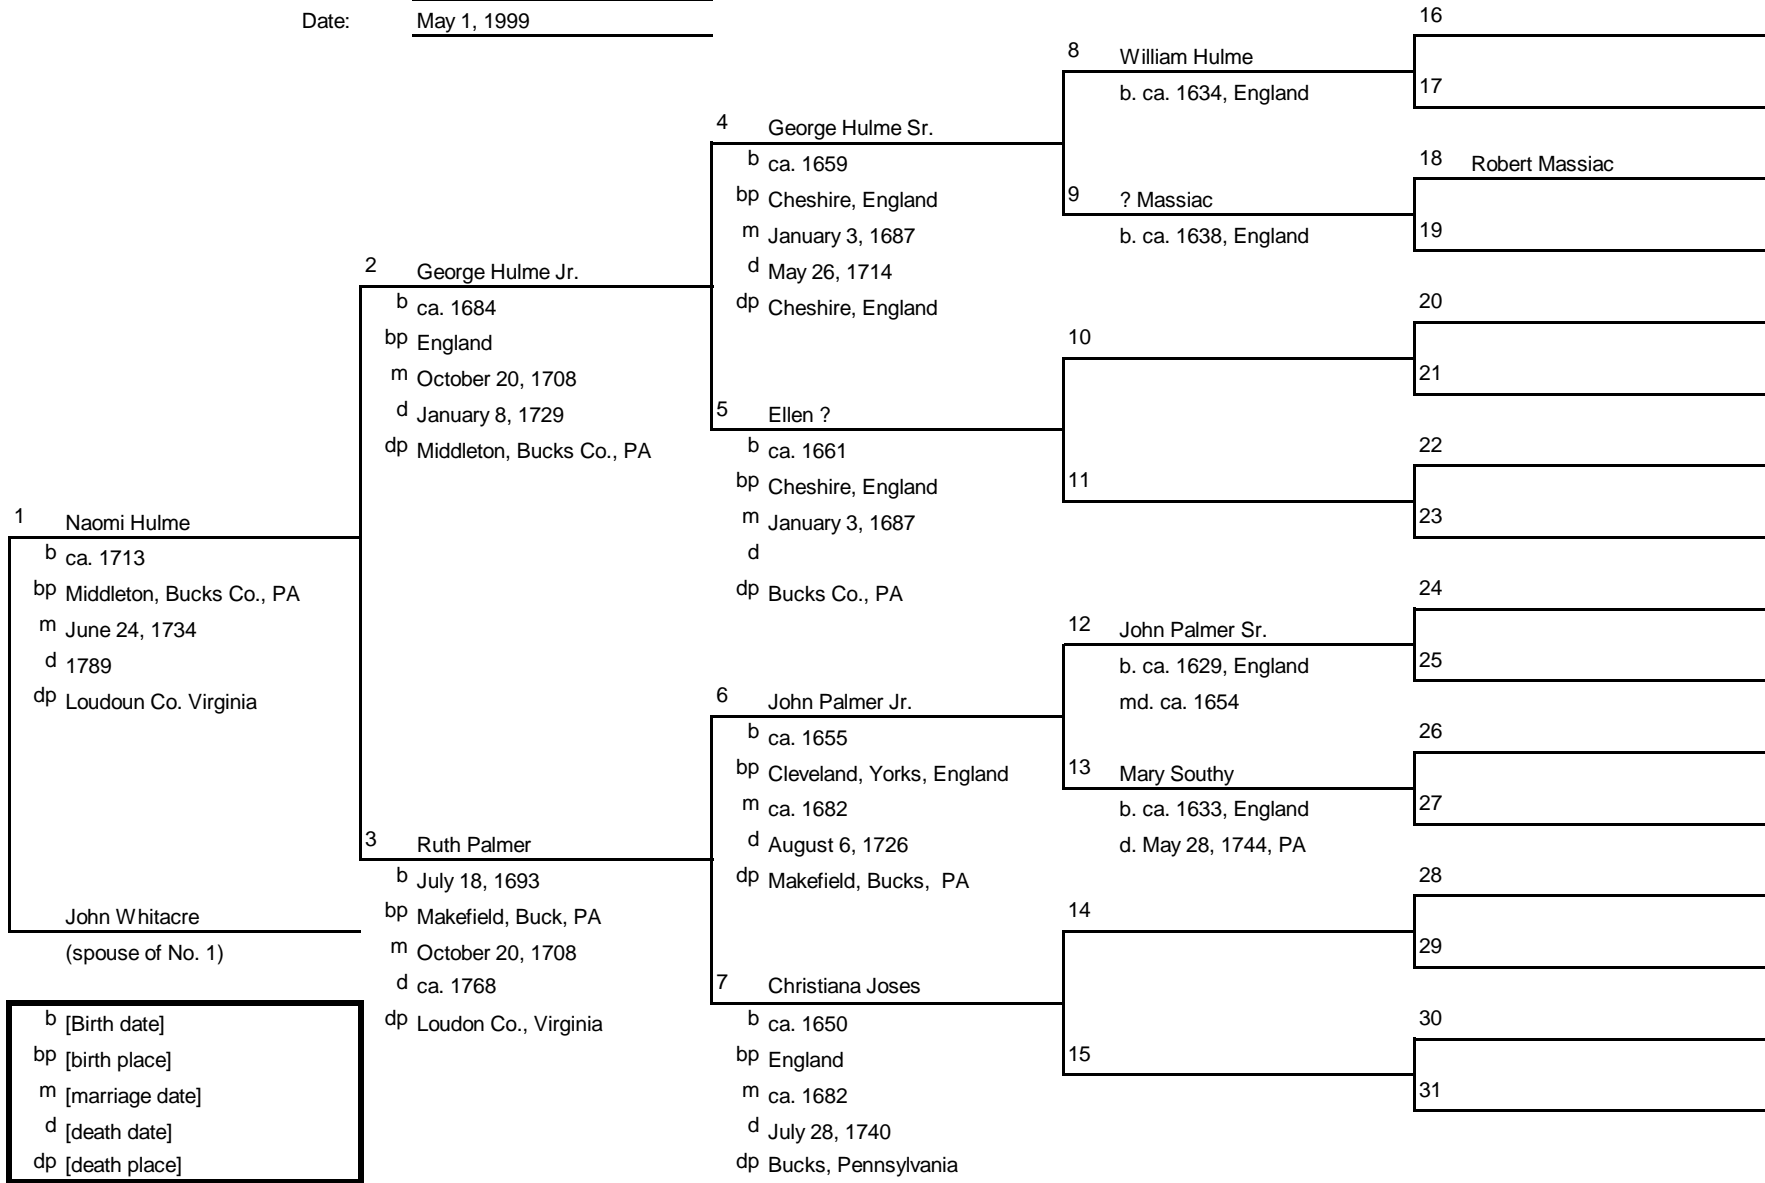

Family Tree

Ancestors of: Naomi Hulme
Chart No.: 22-27 (#1 = #27 on chart #22)
Compiled by: Audrey June (Denny) Lambert
Date: May 1, 1999

b [Birth date]
bp [birth place]
m [marriage date]
d [death date]
dp [death place]