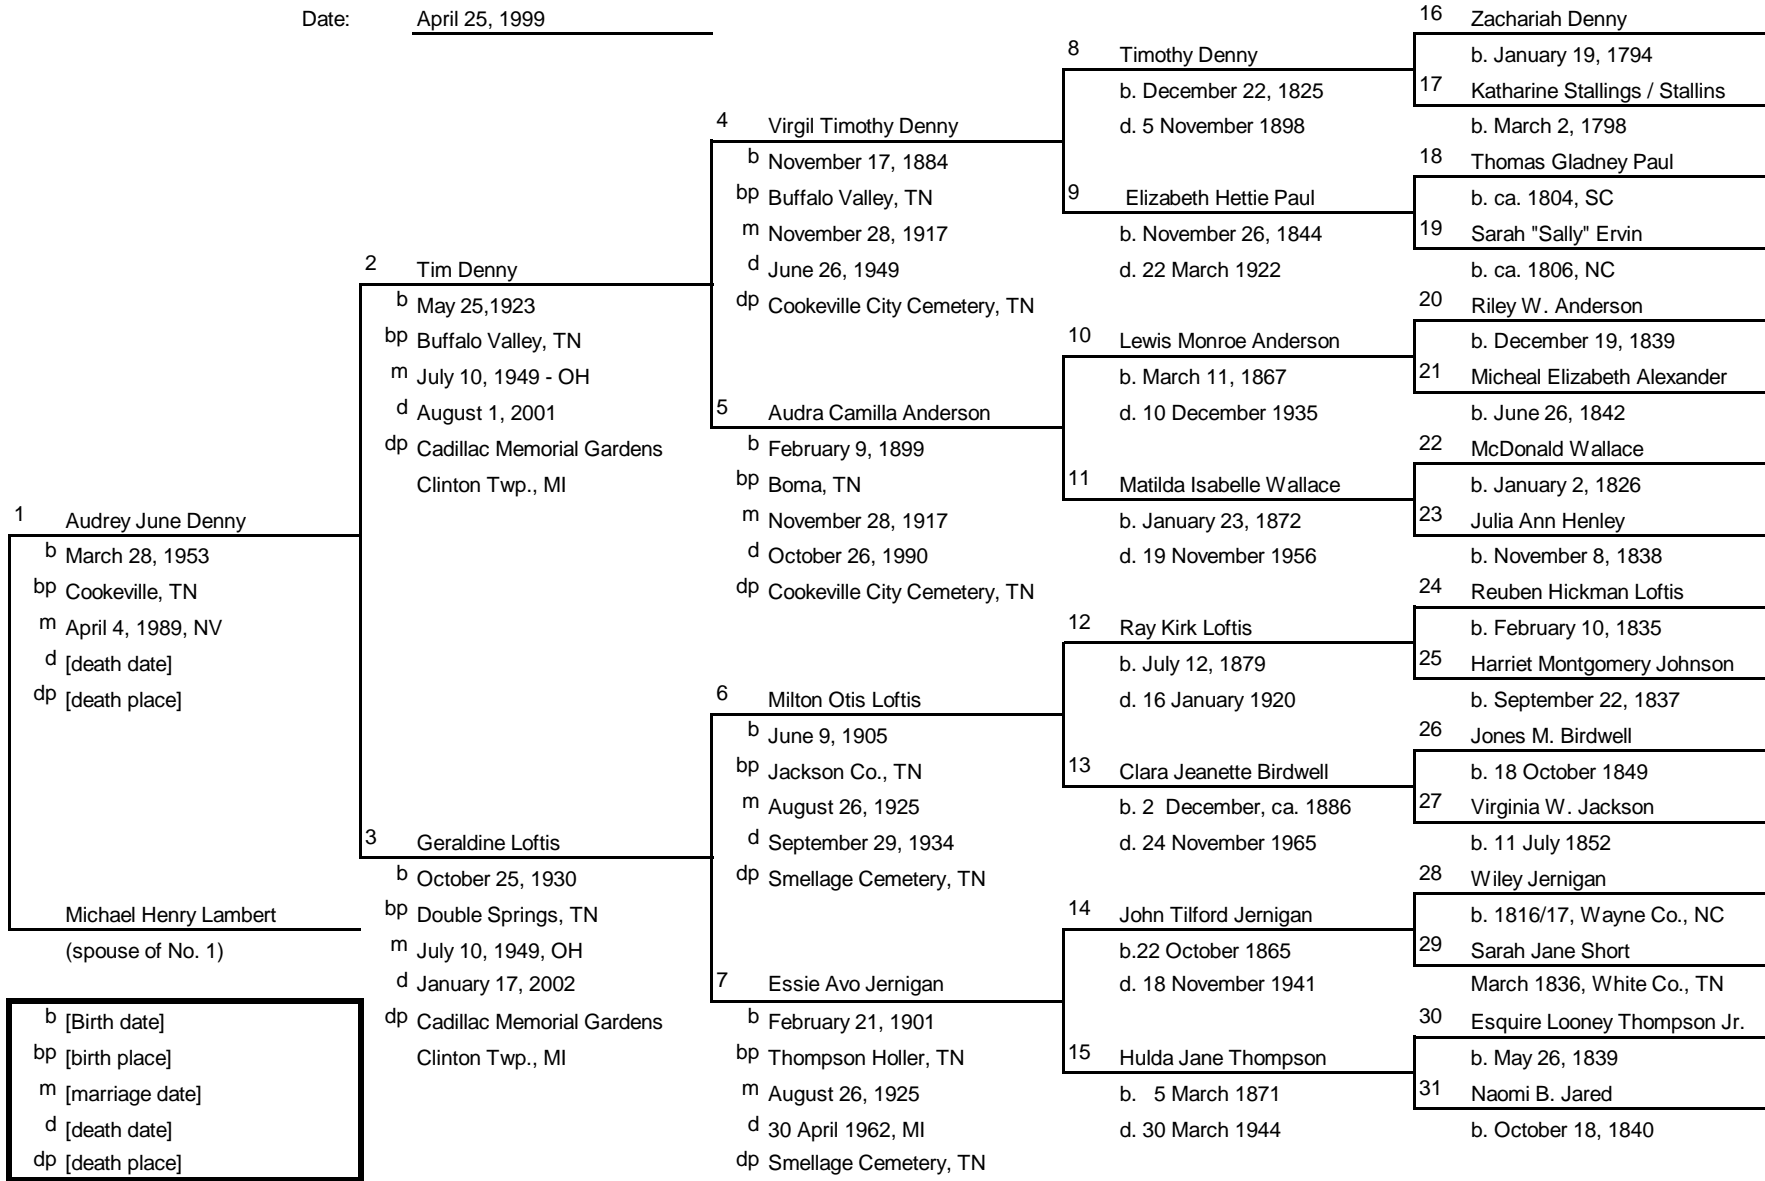

Family Tree

Ancestors of: Audrey June (Denny) Lambert
 Chart No.: 1
 Compiled by: Audrey June (Denny) Lambert
 Date: April 25, 1999

b [Birth date]
 bp [birth place]
 m [marriage date]
 d [death date]
 dp [death place]

Family Tree

Ancestors of: William Lewis Timothy "Tim" Denny
 Chart No.: 2 (#1 = #2 on chart #1)
 Compiled by: Audrey June (Denny) Lambert
 Date: April 19, 1999

Family Tree

Ancestors of: Geraldine Loftis
 Chart No.: 3 (#1 = #3 on chart #1)
 Compiled by: Audrey June (Denny) Lambert
 Date: April 25, 1999

Family Tree

Ancestors of: William Anderson
 Chart No.: 20-08 (#1 = #8 on chart #20)
 Compiled by: Audrey June (Denny) Lambert
 Date: July 2, 1999

b [Birth date]
 bp [birth place]
 m [marriage date]
 d [death date]
 dp [death place]

Family Tree

Ancestors of: Joseph Ray
 Chart No.: 31-6 (#1 = #6 on Chart #31)
 Compiled by: Audrey J. (Denny) Lambert
 Date: March 20, 2003

Family Tree

Ancestors of: John Allison
 Chart No.: 31-6-6 (#1 = #6 on Chart #31-6)
 Compiled by: Audrey J. (Denny) Lambert
 Date: March 20, 2003