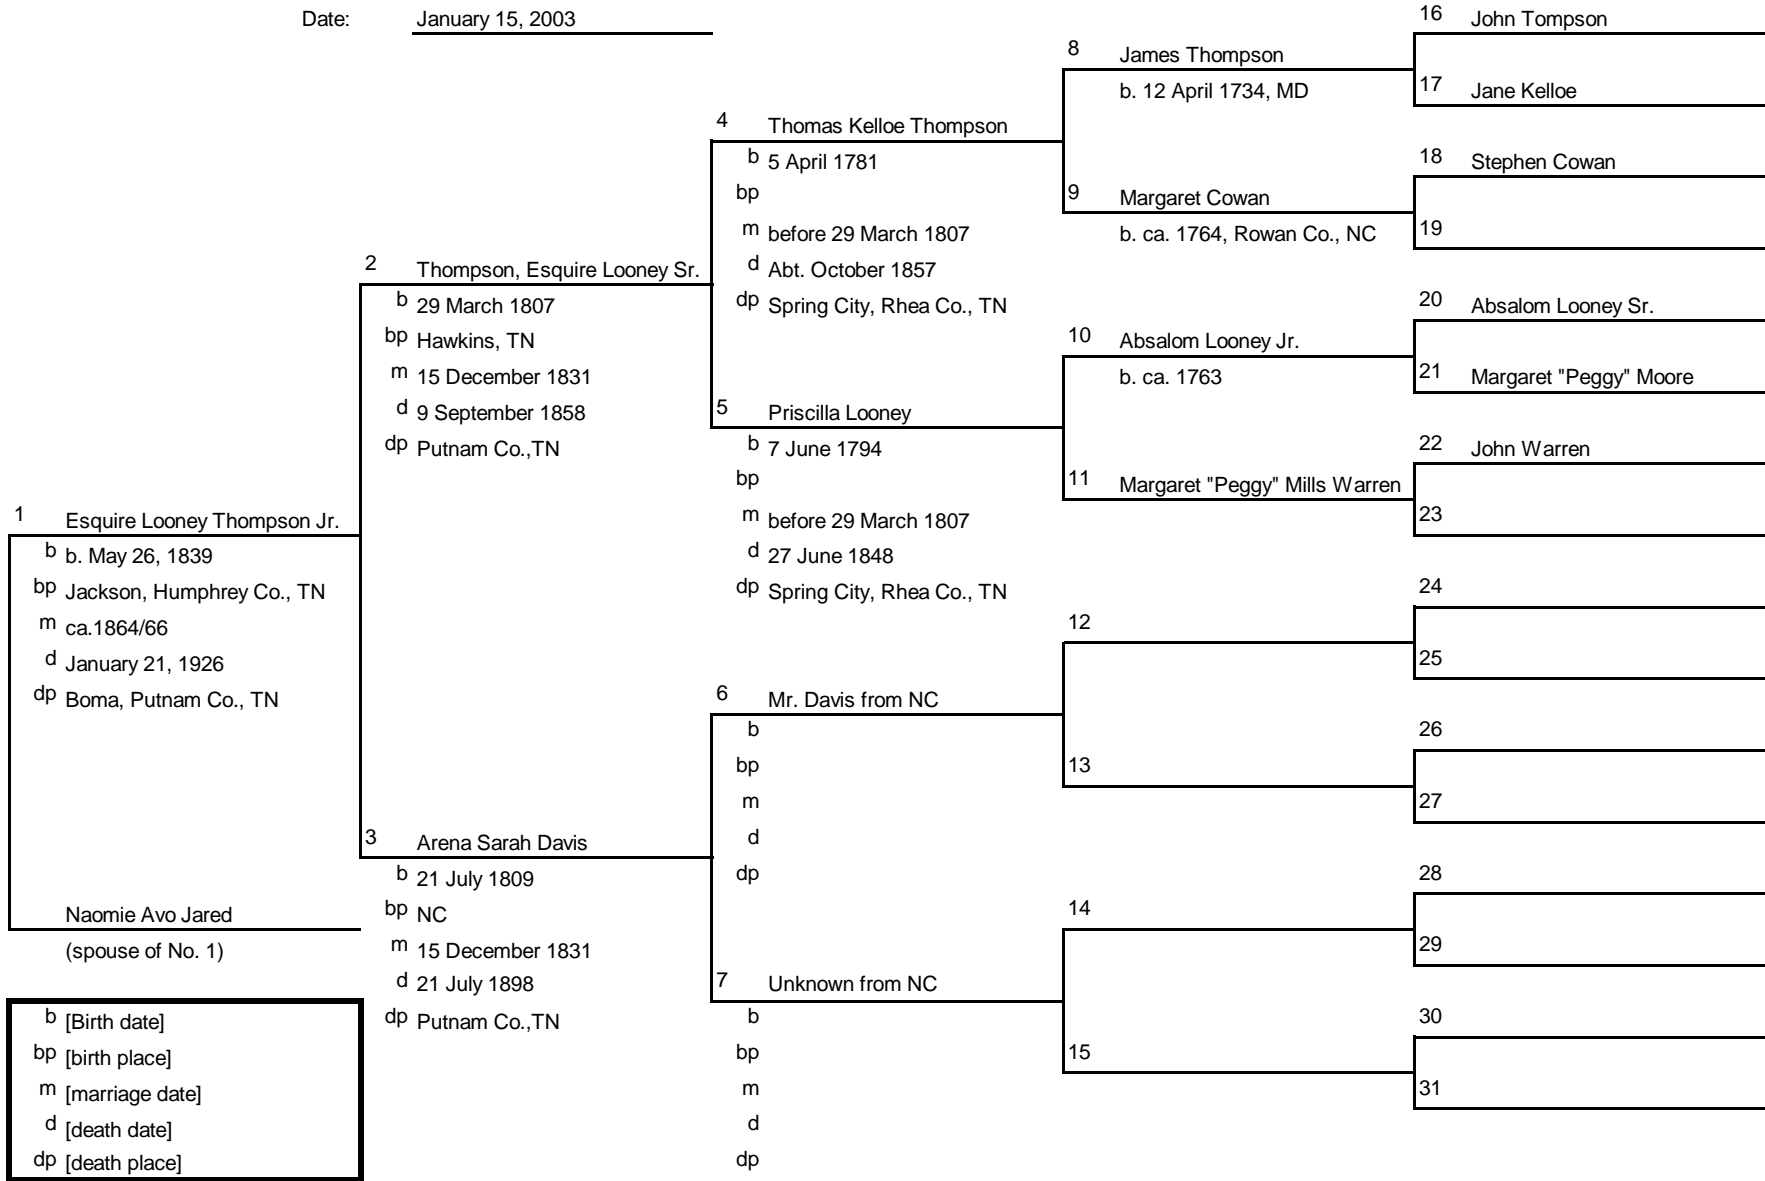

Family Tree

Ancestors of: William Anderson
 Chart No.: 20-08 (#1 = #8 on chart #20)
 Compiled by: Audrey June (Denny) Lambert
 Date: July 2, 1999

b [Birth date]
 bp [birth place]
 m [marriage date]
 d [death date]
 dp [death place]

Family Tree

Ancestors of: Julia Ann Hendley
 Chart No.: 23 (#1 = #23 on chart #1)
 Compiled by: Audrey June (Denny) Lambert
 Date: November 14, 1999

Family Tree

Ancestors of: Robert Gentry
 Chart No.: 23-24 (#1 = #24 on Chart #23)
 Compiled by: Audrey June (Denny) Lambert
 Date: November 14, 1999

Family Tree

Ancestors of: Reuben Hickman Loftis
 Chart No.: 24 (#1 = #24 on chart #1)
 Compiled by: Audrey June (Denny) Lambert
 Date: June 22, 1999

Family Tree

Ancestors of: Esquire Looney Thompson Jr.
 Chart No.: 30 (#1 = #30 on chart #1)
 Compiled by: Audrey June (Denny) Lambert
 Date: January 15, 2003