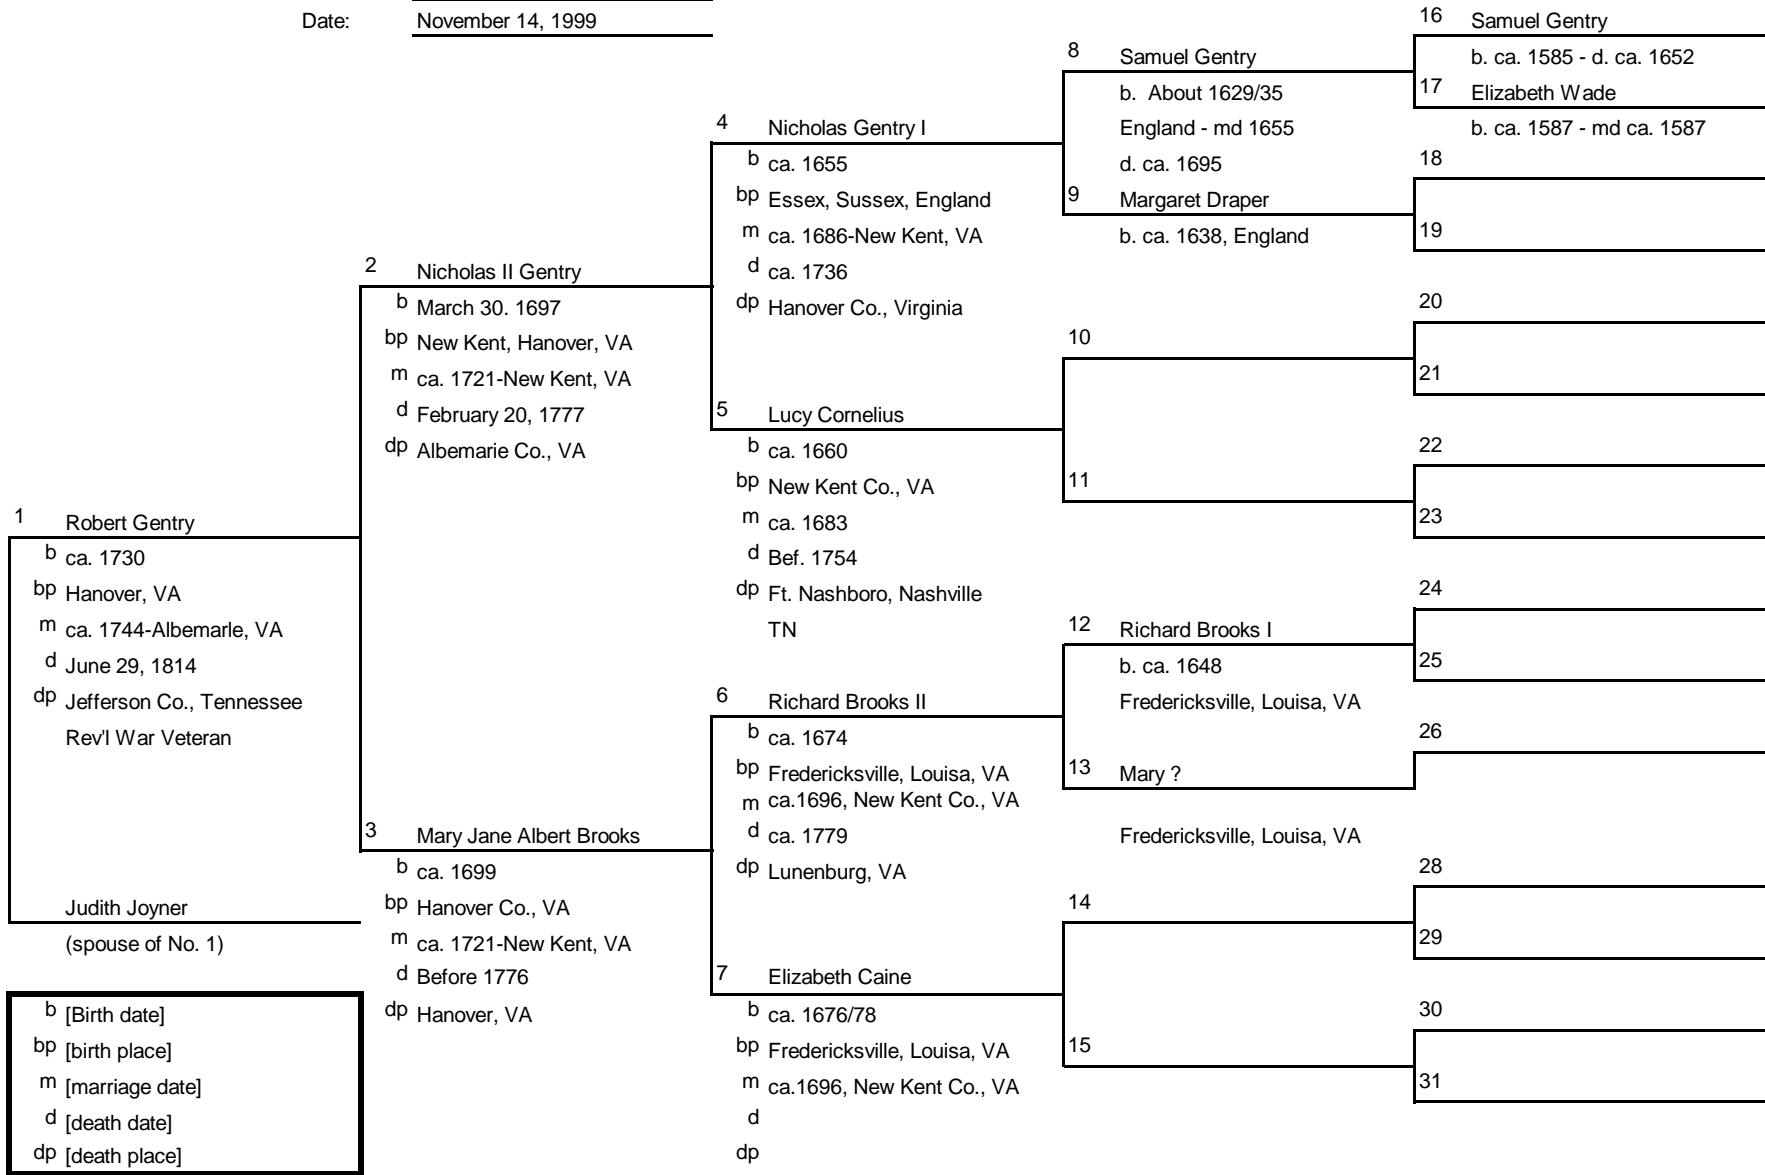

Family Tree

Ancestors of: John Whitacre
 Chart No.: 22-26 (#1 = #26 on chart #22)
 Compiled by: Audrey June (Denny) Lambert
 Date: April 30, 1999

b [Birth date]
 bp [birth place]
 m [marriage date]
 d [death date]
 dp [death place]

Family Tree

Ancestors of: James Whitaker
 Chart No.: 22-26-16 (#1=#16 on Chart #22-26)
 Compiled by: Audrey June (Denny) Lambert
 Date: October 31, 1999

b [Birth date]
 bp [birth place]
 m [marriage date]
 d [death date]
 dp [death place]

Family Tree

Ancestors of: Naomi Hulme
 Chart No.: 22-27 (#1 = #27 on chart #22)
 Compiled by: Audrey June (Denny) Lambert
 Date: May 1, 1999

b [Birth date]
 bp [birth place]
 m [marriage date]
 d [death date]
 dp [death place]

Family Tree

Ancestors of: Julia Ann Hendley
 Chart No.: 23 (#1 = #23 on chart #1)
 Compiled by: Audrey June (Denny) Lambert
 Date: November 14, 1999

Family Tree

Ancestors of: Robert Gentry
 Chart No.: 23-24 (#1 = #24 on Chart #23)
 Compiled by: Audrey June (Denny) Lambert
 Date: November 14, 1999