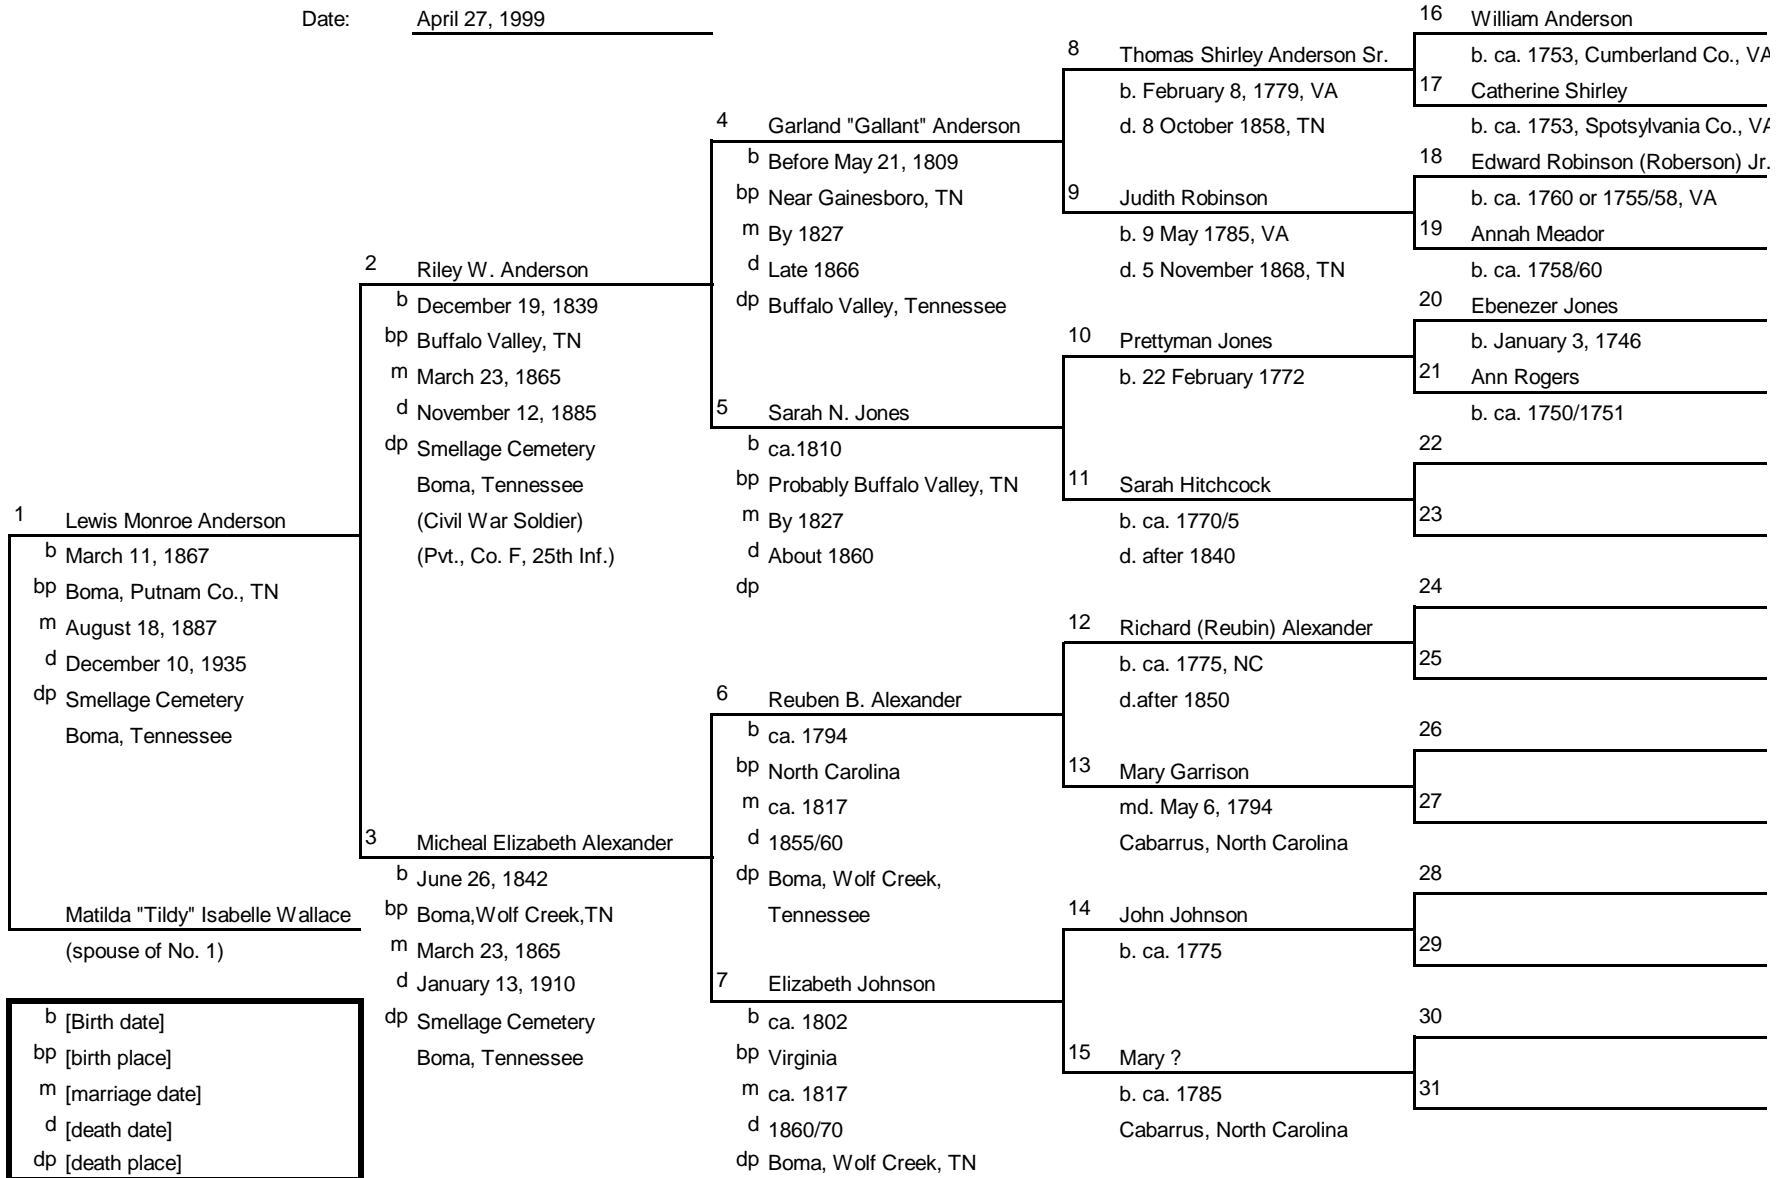

Family Tree

Ancestors of: Virgil Timothy Denny
 Chart No.: 4 (#1 = #4 on chart #1)
 Compiled by: Audrey June (Denny) Lambert
 Date: April 27, 1999

b [Birth date]
 bp [birth place]
 m [marriage date]
 d [death date]
 dp [death place]

Family Tree

Ancestors of: Audra Camilla Anderson
 Chart No.: 5 (#1 = #5 on chart #1)
 Compiled by: Audrey June (Denny) Lambert
 Date: April 25, 1999

Family Tree

Ancestors of: Milton Otis Loftis
 Chart No.: 6 (#1 = #6 on chart #1)
 Compiled by: Audrey June (Denny) Lambert
 Date: June 22, 1999

b [Birth date]
 bp [birth place]
 m [marriage date]
 d [death date]
 dp [death place]

Family Tree

Ancestors of: Lewis Monroe Anderson
 Chart No.: 10 (#1 = #10 on chart #1)
 Compiled by: Audrey June (Denny) Lambert
 Date: April 27, 1999

Family Tree

Ancestors of: Matilda Isabelle Wallace
 Chart No.: 11 (#1 = #11 on chart #1)
 Compiled by: Audrey June (Denny) Lambert
 Date: April 27, 1999

b [Birth date]
 bp [birth place]
 m [marriage date]
 d [death date]
 dp [death place]