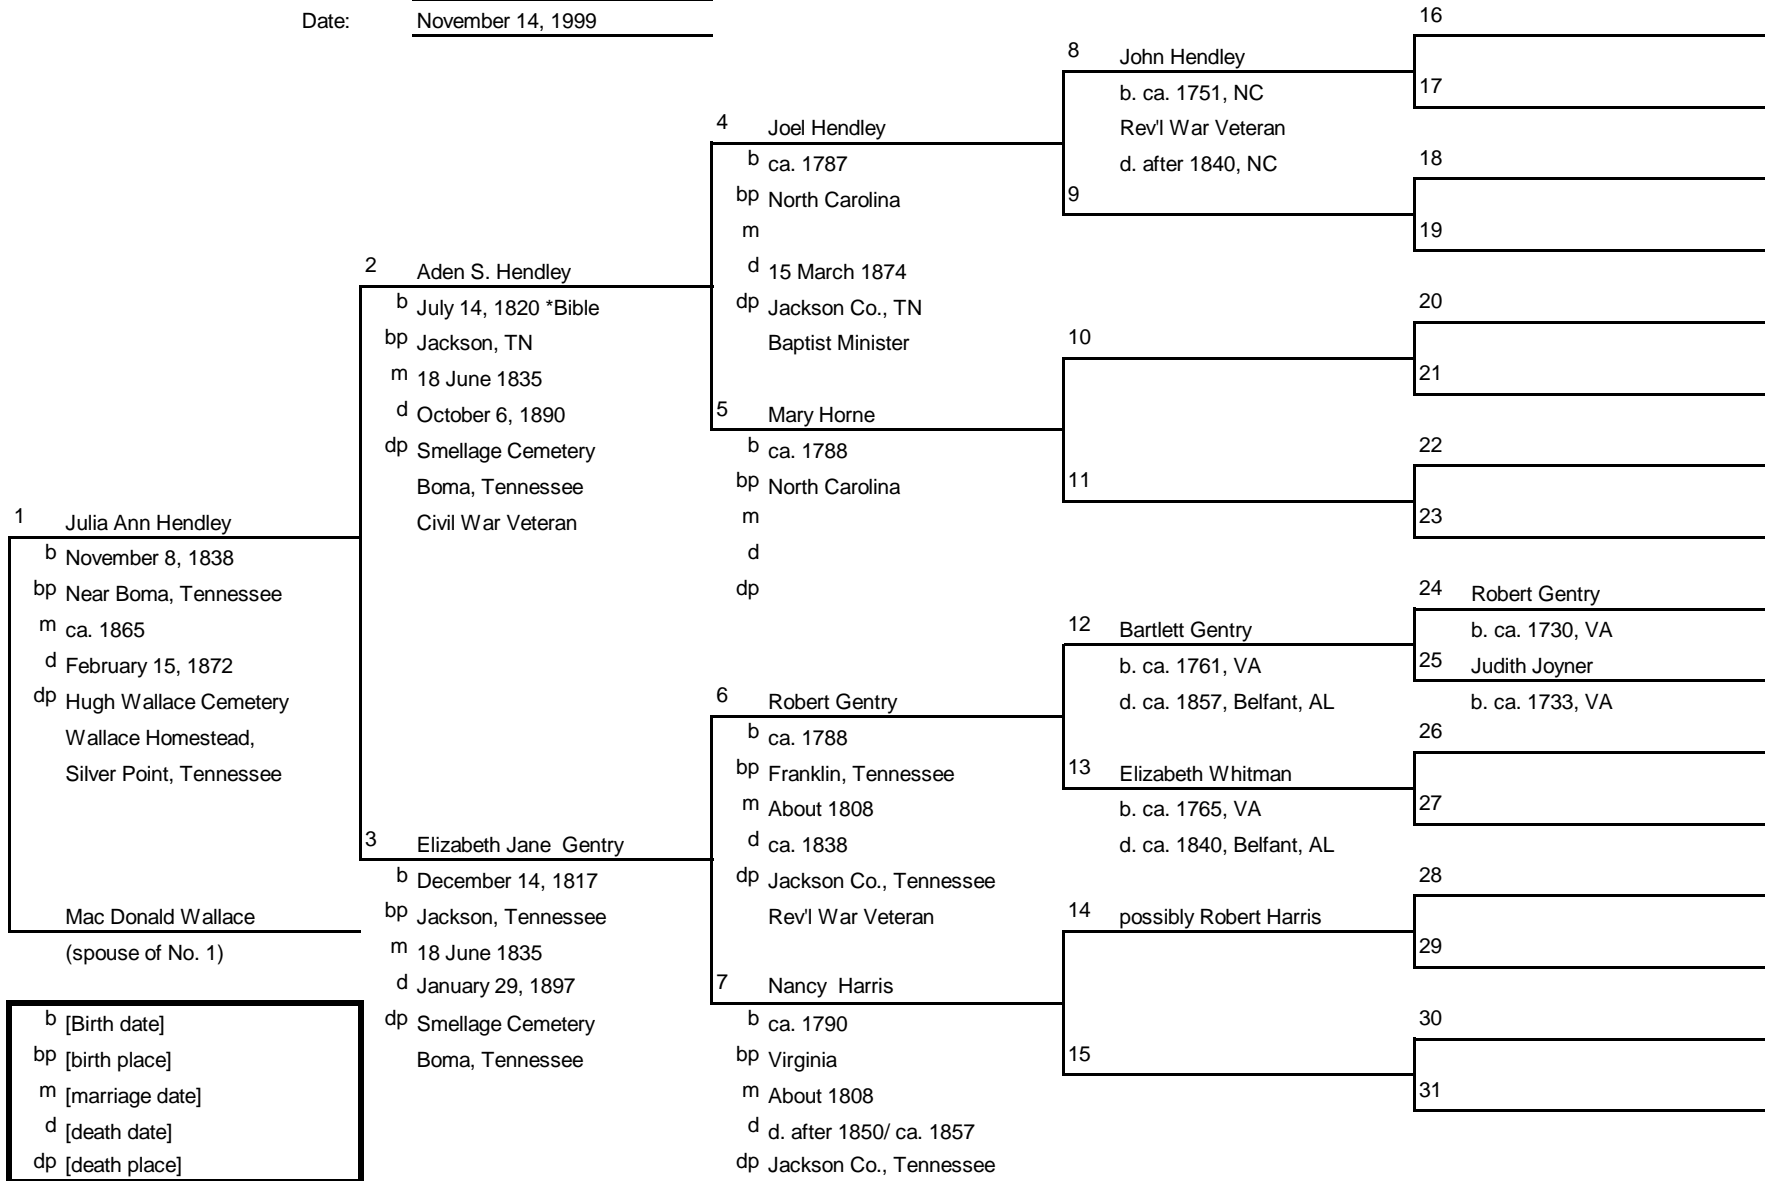

Family Tree

Ancestors of: William Anderson
 Chart No.: 20-08 (#1 = #8 on chart #20)
 Compiled by: Audrey June (Denny) Lambert
 Date: July 2, 1999

b [Birth date]
 bp [birth place]
 m [marriage date]
 d [death date]
 dp [death place]

Family Tree

Ancestors of: James Whitaker
 Chart No.: 22-26-16 (#1=#16 on Chart #22-26)
 Compiled by: Audrey June (Denny) Lambert
 Date: October 31, 1999

b [Birth date]
 bp [birth place]
 m [marriage date]
 d [death date]
 dp [death place]

Family Tree

Ancestors of: Julia Ann Hendley
 Chart No.: 23 (#1 = #23 on chart #1)
 Compiled by: Audrey June (Denny) Lambert
 Date: November 14, 1999

Family Tree

Ancestors of: Robert Gentry
 Chart No.: 23-24 (#1 = #24 on Chart #23)
 Compiled by: Audrey June (Denny) Lambert
 Date: November 14, 1999