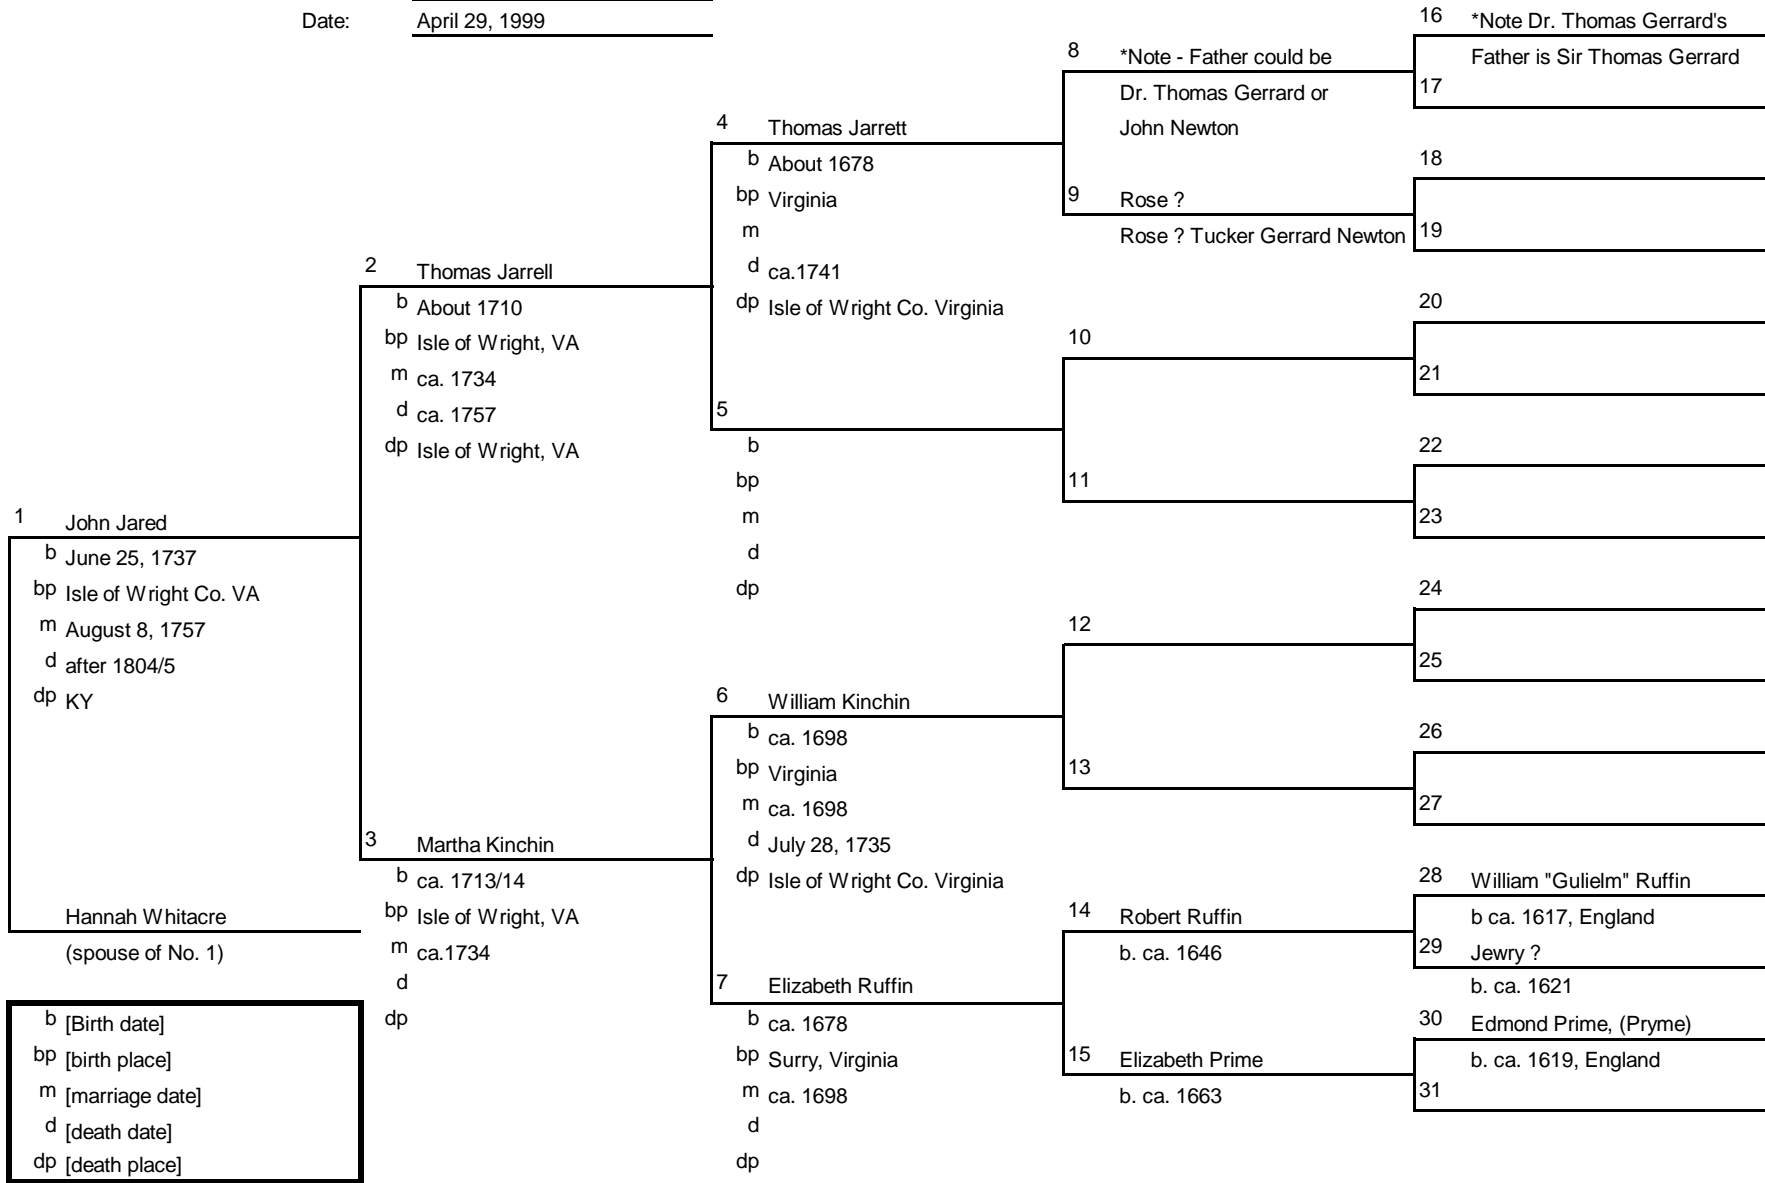

Family Tree

Ancestors of: William Anderson
 Chart No.: 20-08 (#1 = #8 on chart #20)
 Compiled by: Audrey June (Denny) Lambert
 Date: July 2, 1999

b [Birth date]
 bp [birth place]
 m [marriage date]
 d [death date]
 dp [death place]

b [Birth date]
 bp [birth place]
 m [marriage date]
 d [death date]
 dp [death place]

Family Tree

Ancestors of: McDonald Wallace
 Chart No.: 22 (#1 = #22 on chart #1)
 Compiled by: Audrey June (Denny) Lambert
 Date: April 29, 1999

Family Tree

Ancestors of: Nancy Jared
 Chart No.: 22-03 (#1 = #3 on chart #22)
 Compiled by: Audrey June (Denny) Lambert
 Date: April 29, 1999

b [Birth date]
 bp [birth place]
 m [marriage date]
 d [death date]
 dp [death place]

Family Tree

Ancestors of: Joseph Jared
 Chart No.: 22-06 (#1 = #6 on chart #22)
 Compiled by: Audrey June (Denny) Lambert
 Date: April 29, 1999

Family Tree

Ancestors of: John Jared
 Chart No.: 22-12 (#1 = #12 on chart #22)
 Compiled by: Audrey June (Denny) Lambert
 Date: April 29, 1999