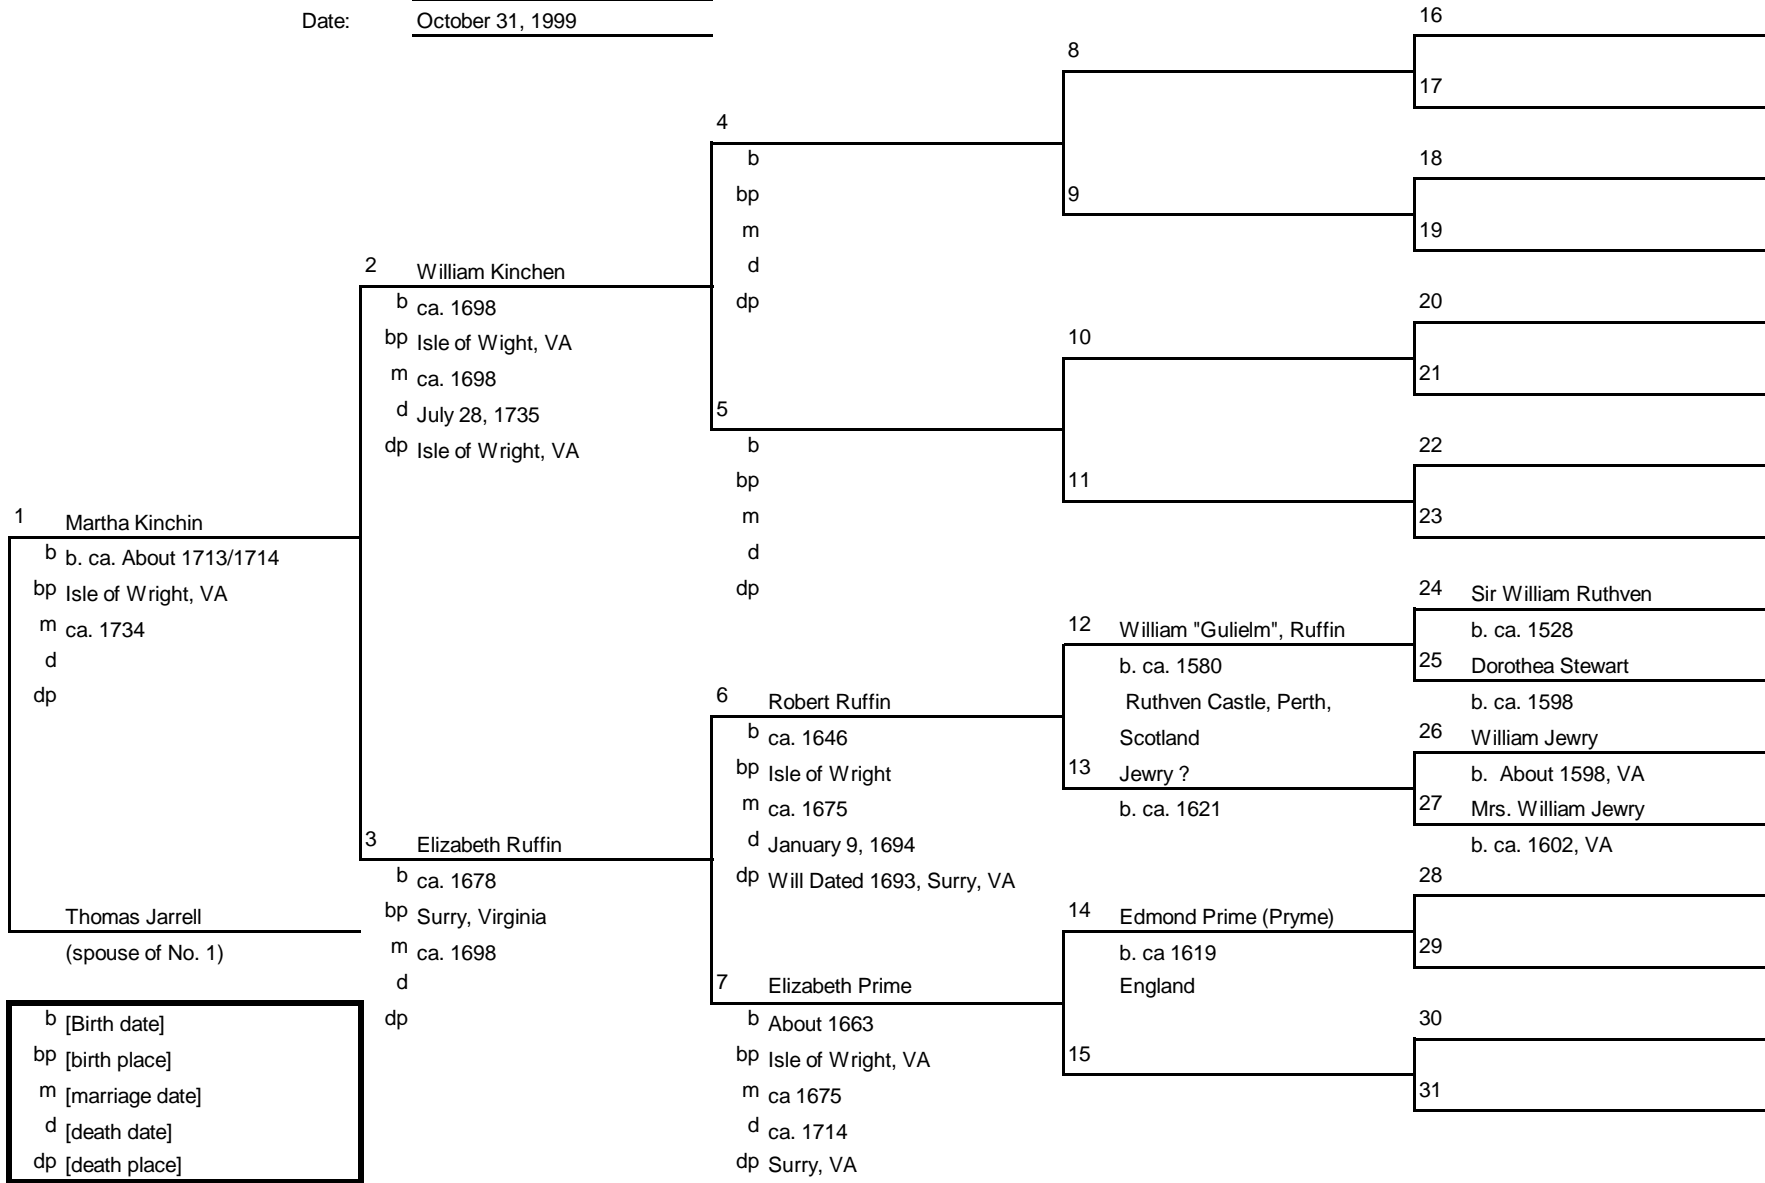

Family Tree

Ancestors of: Joseph Jared
 Chart No.: 22-06 (#1 = #6 on chart #22)
 Compiled by: Audrey June (Denny) Lambert
 Date: April 29, 1999

Family Tree

Ancestors of: John Jared
 Chart No.: 22-12 (#1 = #12 on chart #22)
 Compiled by: Audrey June (Denny) Lambert
 Date: April 29, 1999

Family Tree

Ancestors of: Hannah Whitacre
 Chart No.: 22-13 (#1 = #13 on chart #22)
 Compiled by: Audrey June (Denny) Lambert
 Date: April 30, 1999

b [Birth date]
 bp [birth place]
 m [marriage date]
 d [death date]
 dp [death place]

Family Tree

Ancestors of: Martha Kinchin
 Chart No.: 22-25 (#1=#25 on Chart #22)
 Compiled by: Audrey June (Denny) Lambert
 Date: October 31, 1999

b [Birth date]
bp [birth place]
m [marriage date]
d [death date]
dp [death place]