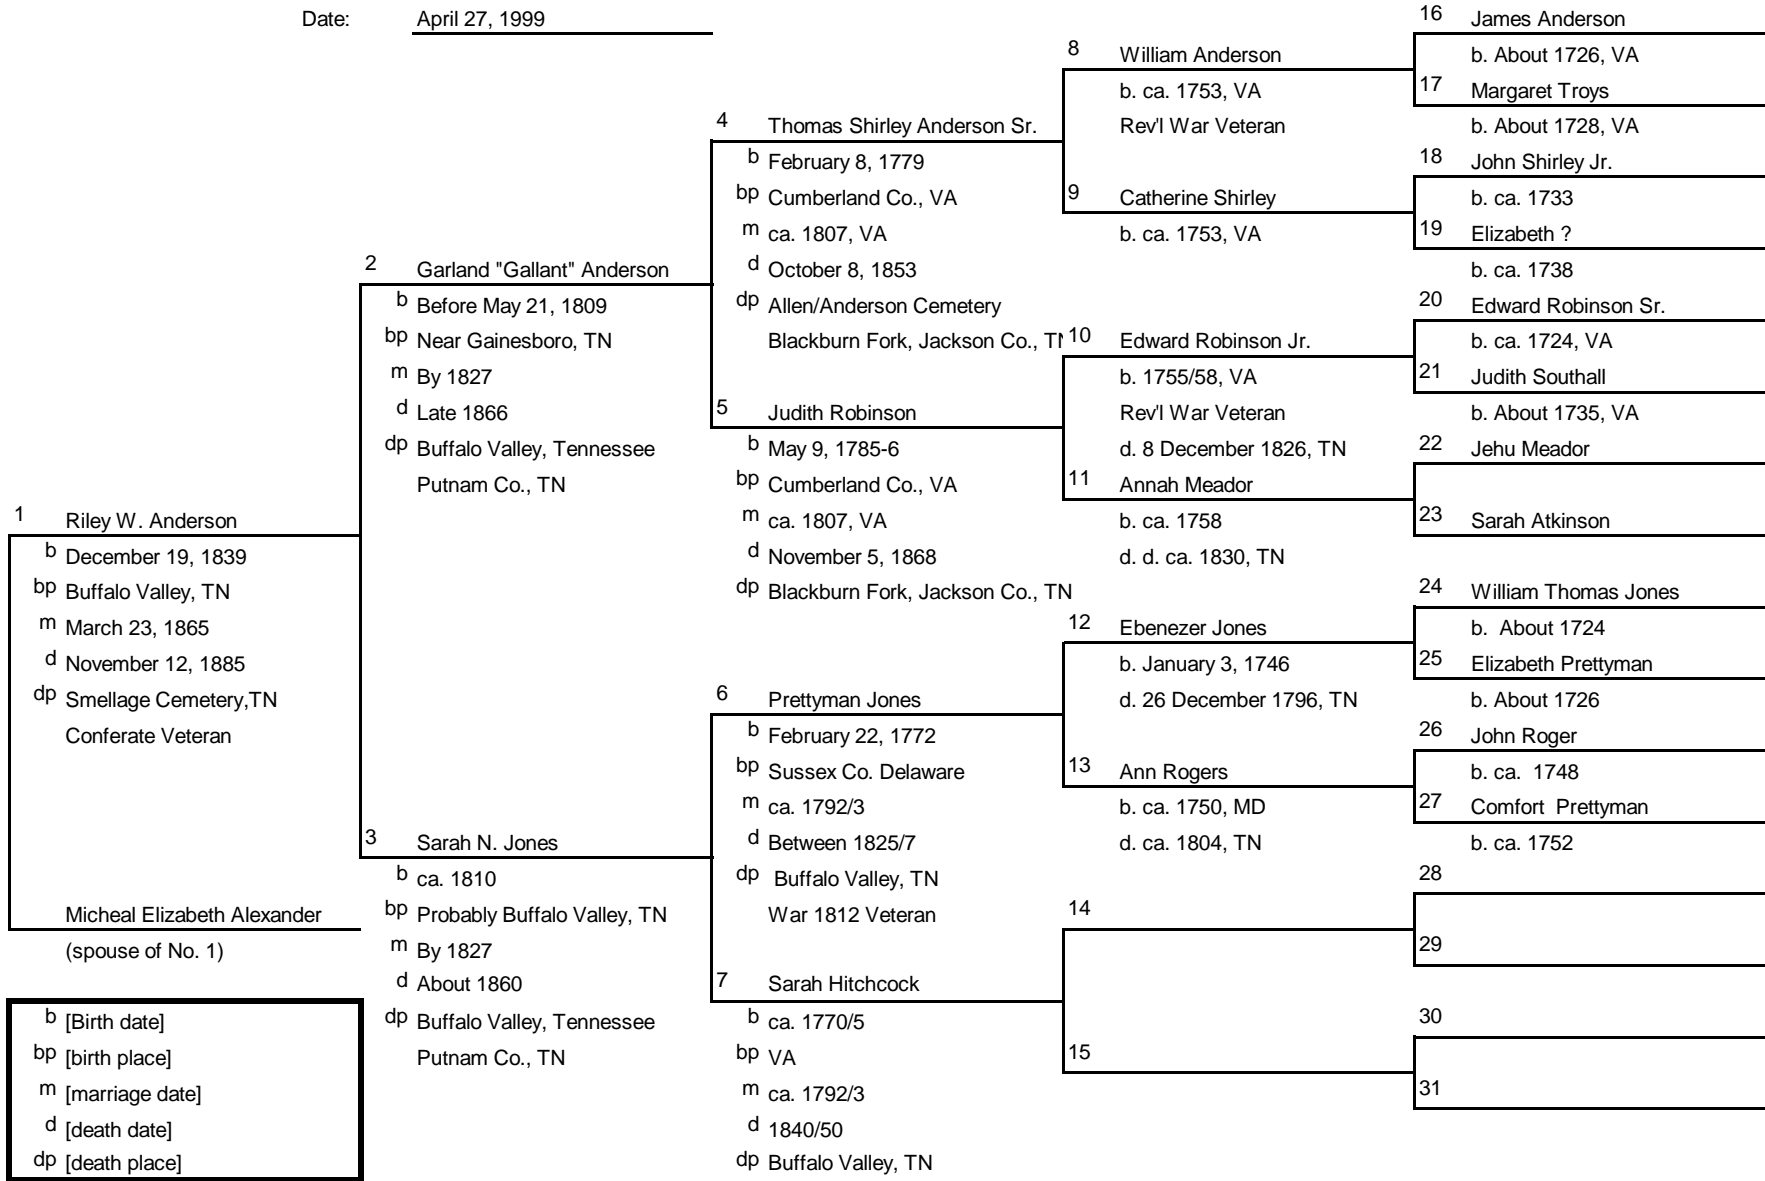

Family Tree

Ancestors of: Matilda Isabelle Wallace
 Chart No.: 11 (#1 = #11 on chart #1)
 Compiled by: Audrey June (Denny) Lambert
 Date: April 27, 1999

b [Birth date]
 bp [birth place]
 m [marriage date]
 d [death date]
 dp [death place]

Family Tree

Ancestors of: Barlett Gentry
 Chart No.: 11-28 (#1=#28 on Chart #11)
 Compiled by: Audrey June (Denny) Lambert
 Date: November 1, 1999

Family Tree

Ancestors of: Robert Gentry
 Chart No.: 11-28-02 (#1=#2 on Chart #11-28)
 Compiled by: Audrey June (Denny) Lambert
 Date: November 1, 1999

Family Tree

Ancestors of: Ray Kirk Loftis
 Chart No.: 12 (#1 = #12 on chart #1)
 Compiled by: Audrey June (Denny) Lambert
 Date: June 22, 1999

b [Birth date]
 bp [birth place]
 m [marriage date]
 d [death date]
 dp [death place]

Family Tree

Ancestors of: Hulda Jane Thompson
 Chart No.: 15 (#1 = #15 on chart #1)
 Compiled by: Audrey June (Denny) Lambert
 Date: May 2, 1999

Family Tree

Ancestors of: Riley W. Anderson
 Chart No.: 20 (#1 = #20 on chart #1)
 Compiled by: Audrey June (Denny) Lambert
 Date: April 27, 1999