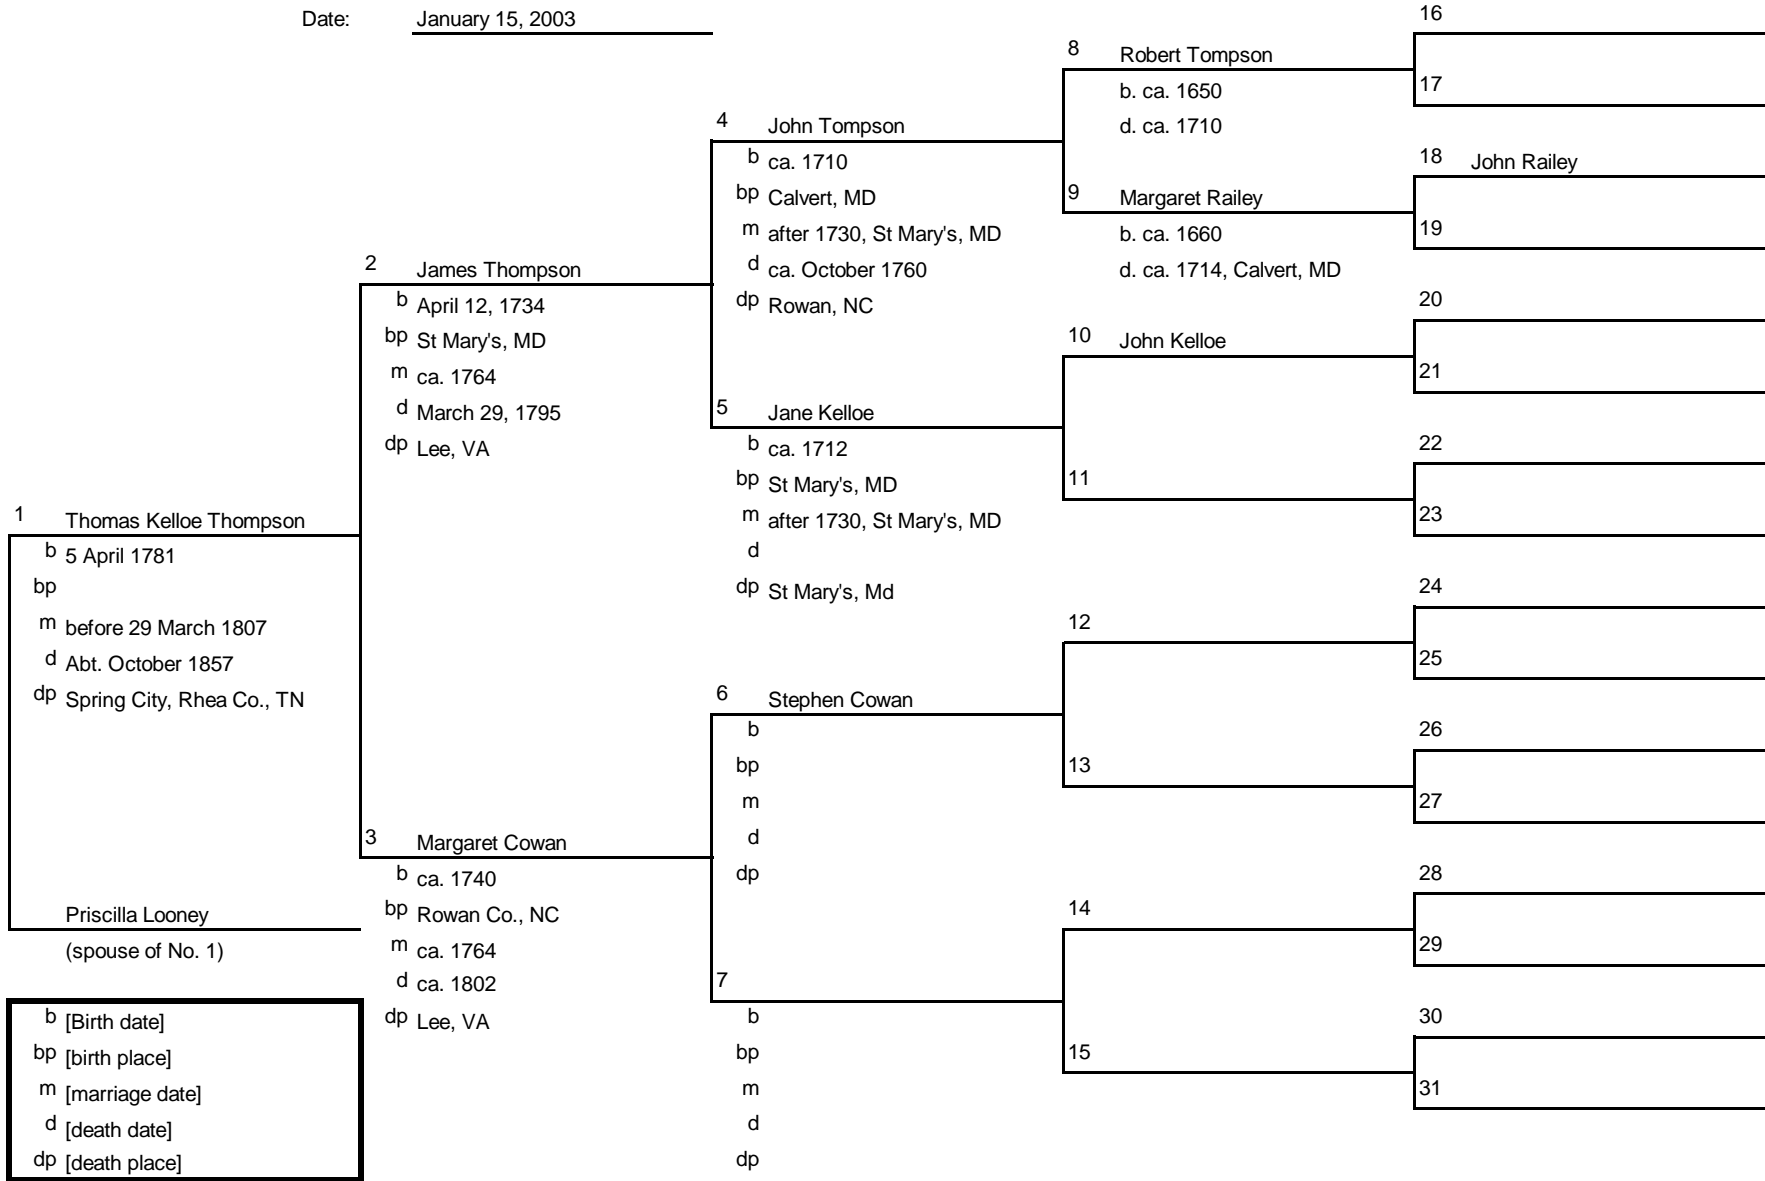

Family Tree

Ancestors of: Julia Ann Hendley
 Chart No.: 23 (#1 = #23 on chart #1)
 Compiled by: Audrey June (Denny) Lambert
 Date: November 14, 1999

Family Tree

Ancestors of: Robert Gentry
 Chart No.: 23-24 (#1 = #24 on Chart #23)
 Compiled by: Audrey June (Denny) Lambert
 Date: November 14, 1999

Family Tree

Ancestors of: Reuben Hickman Loftis
 Chart No.: 24 (#1 = #24 on chart #1)
 Compiled by: Audrey June (Denny) Lambert
 Date: June 22, 1999

Family Tree

Ancestors of: Esquire Looney Thompson Jr.
 Chart No.: 30 (#1 = #30 on chart #1)
 Compiled by: Audrey June (Denny) Lambert
 Date: January 15, 2003

b [Birth date]
 bp [birth place]
 m [marriage date]
 d [death date]
 dp [death place]

Family Tree

Ancestors of: Priscilla Looney
 Chart No.: 30-5 (#1 = #5 on Chart #30)
 Compiled by: Audrey June (Denny) Lambert
 Date: January 15, 2003