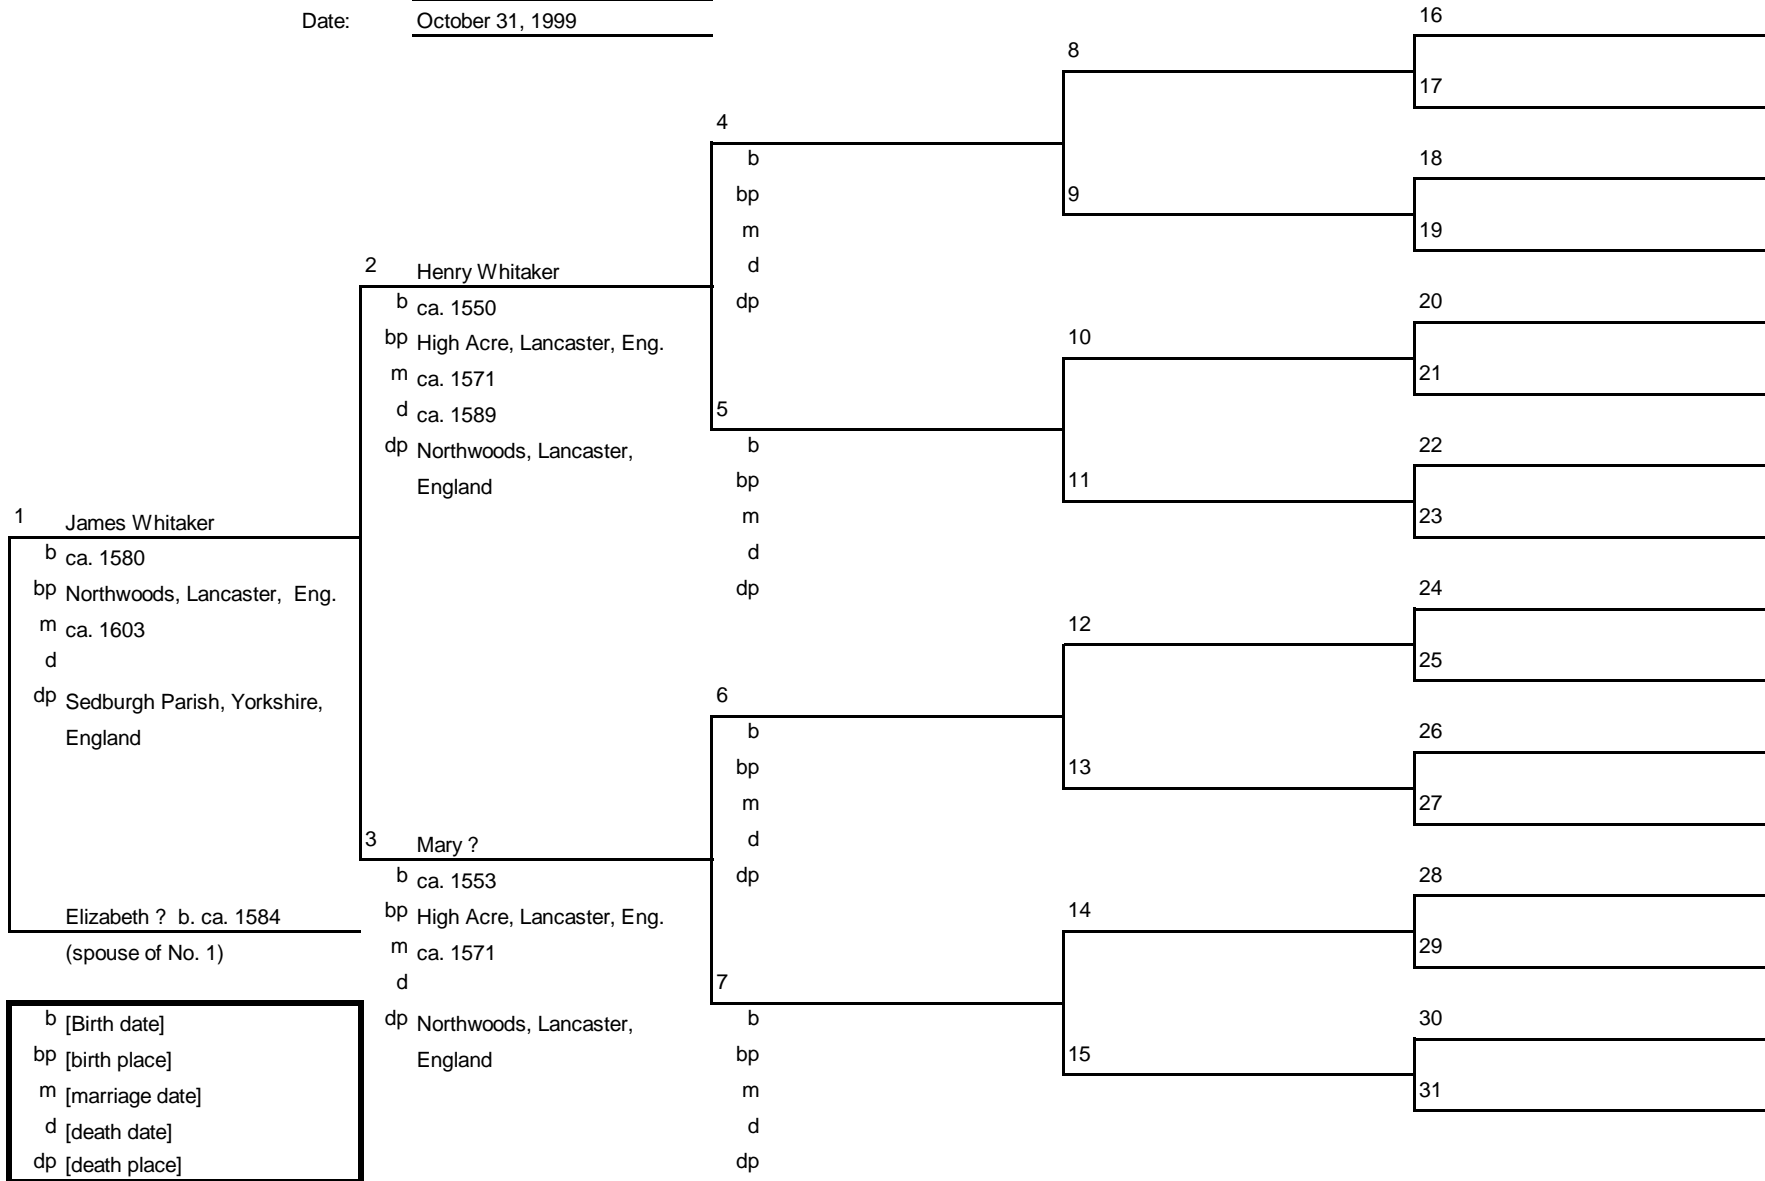

Family Tree

Ancestors of: William Anderson
 Chart No.: 20-08 (#1 = #8 on chart #20)
 Compiled by: Audrey June (Denny) Lambert
 Date: July 2, 1999

b [Birth date]
 bp [birth place]
 m [marriage date]
 d [death date]
 dp [death place]

Family Tree

Ancestors of: Martha Kinchin
 Chart No.: 22-25 (#1=#25 on Chart #22)
 Compiled by: Audrey June (Denny) Lambert
 Date: October 31, 1999

b [Birth date]
bp [birth place]
m [marriage date]
d [death date]
dp [death place]

Family Tree

Ancestors of: John Whitacre
 Chart No.: 22-26 (#1 = #26 on chart #22)
 Compiled by: Audrey June (Denny) Lambert
 Date: April 30, 1999

b [Birth date]
 bp [birth place]
 m [marriage date]
 d [death date]
 dp [death place]

Family Tree

Ancestors of: James Whitaker
 Chart No.: 22-26-16 (#1=#16 on Chart #22-26)
 Compiled by: Audrey June (Denny) Lambert
 Date: October 31, 1999

b [Birth date]
 bp [birth place]
 m [marriage date]
 d [death date]
 dp [death place]