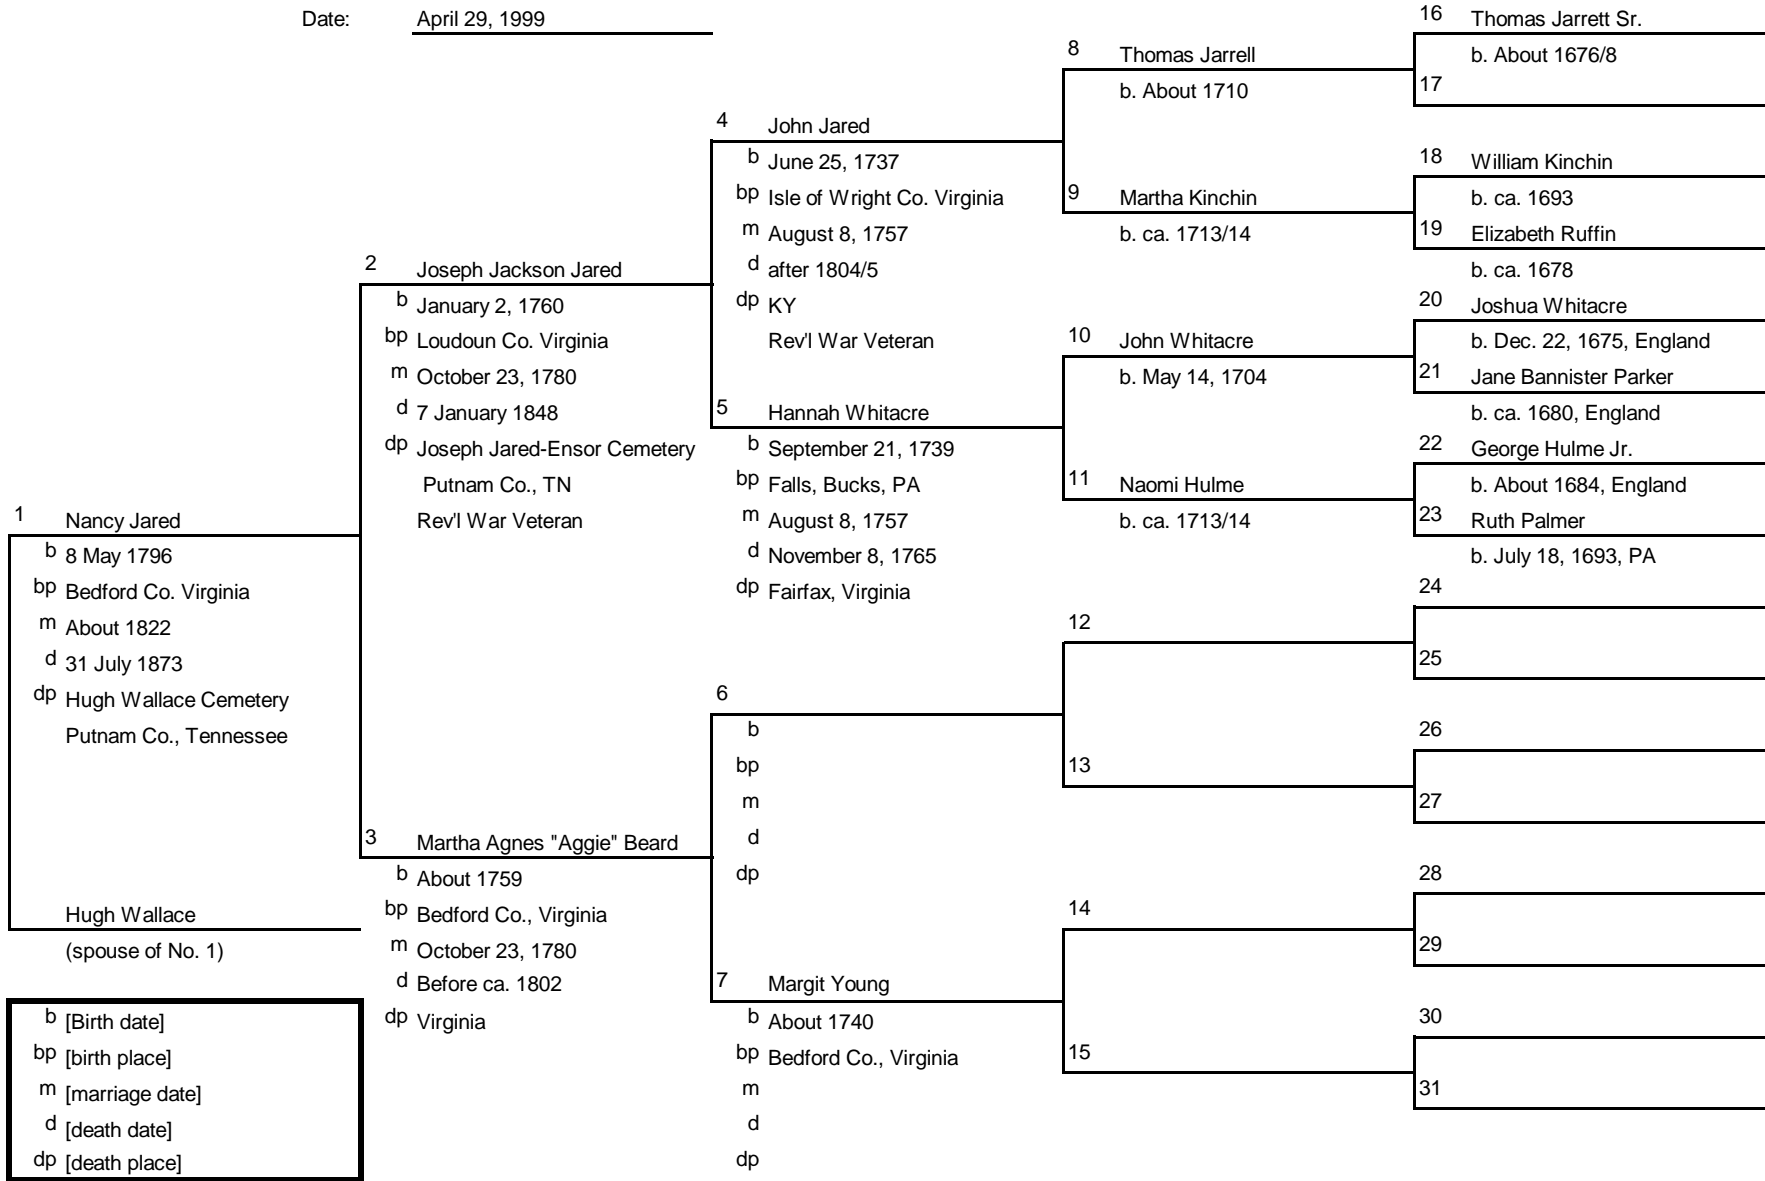

Family Tree

Ancestors of: William Anderson
 Chart No.: 20-08 (#1 = #8 on chart #20)
 Compiled by: Audrey June (Denny) Lambert
 Date: July 2, 1999

b [Birth date]
 bp [birth place]
 m [marriage date]
 d [death date]
 dp [death place]

Family Tree

Ancestors of: Edward Robinson Jr.
 Chart No.: 20-10 (#1 = #10 on chart #20)
 Compiled by: Audrey June (Denny) Lambert
 Date: October 30, 1999

b [Birth date]
 bp [birth place]
 m [marriage date]
 d [death date]
 dp [death place]

b [Birth date]
 bp [birth place]
 m [marriage date]
 d [death date]
 dp [death place]

Family Tree

Ancestors of: McDonald Wallace
 Chart No.: 22 (#1 = #22 on chart #1)
 Compiled by: Audrey June (Denny) Lambert
 Date: April 29, 1999

Family Tree

Ancestors of: Nancy Jared
 Chart No.: 22-03 (#1 = #3 on chart #22)
 Compiled by: Audrey June (Denny) Lambert
 Date: April 29, 1999

b [Birth date]
 bp [birth place]
 m [marriage date]
 d [death date]
 dp [death place]