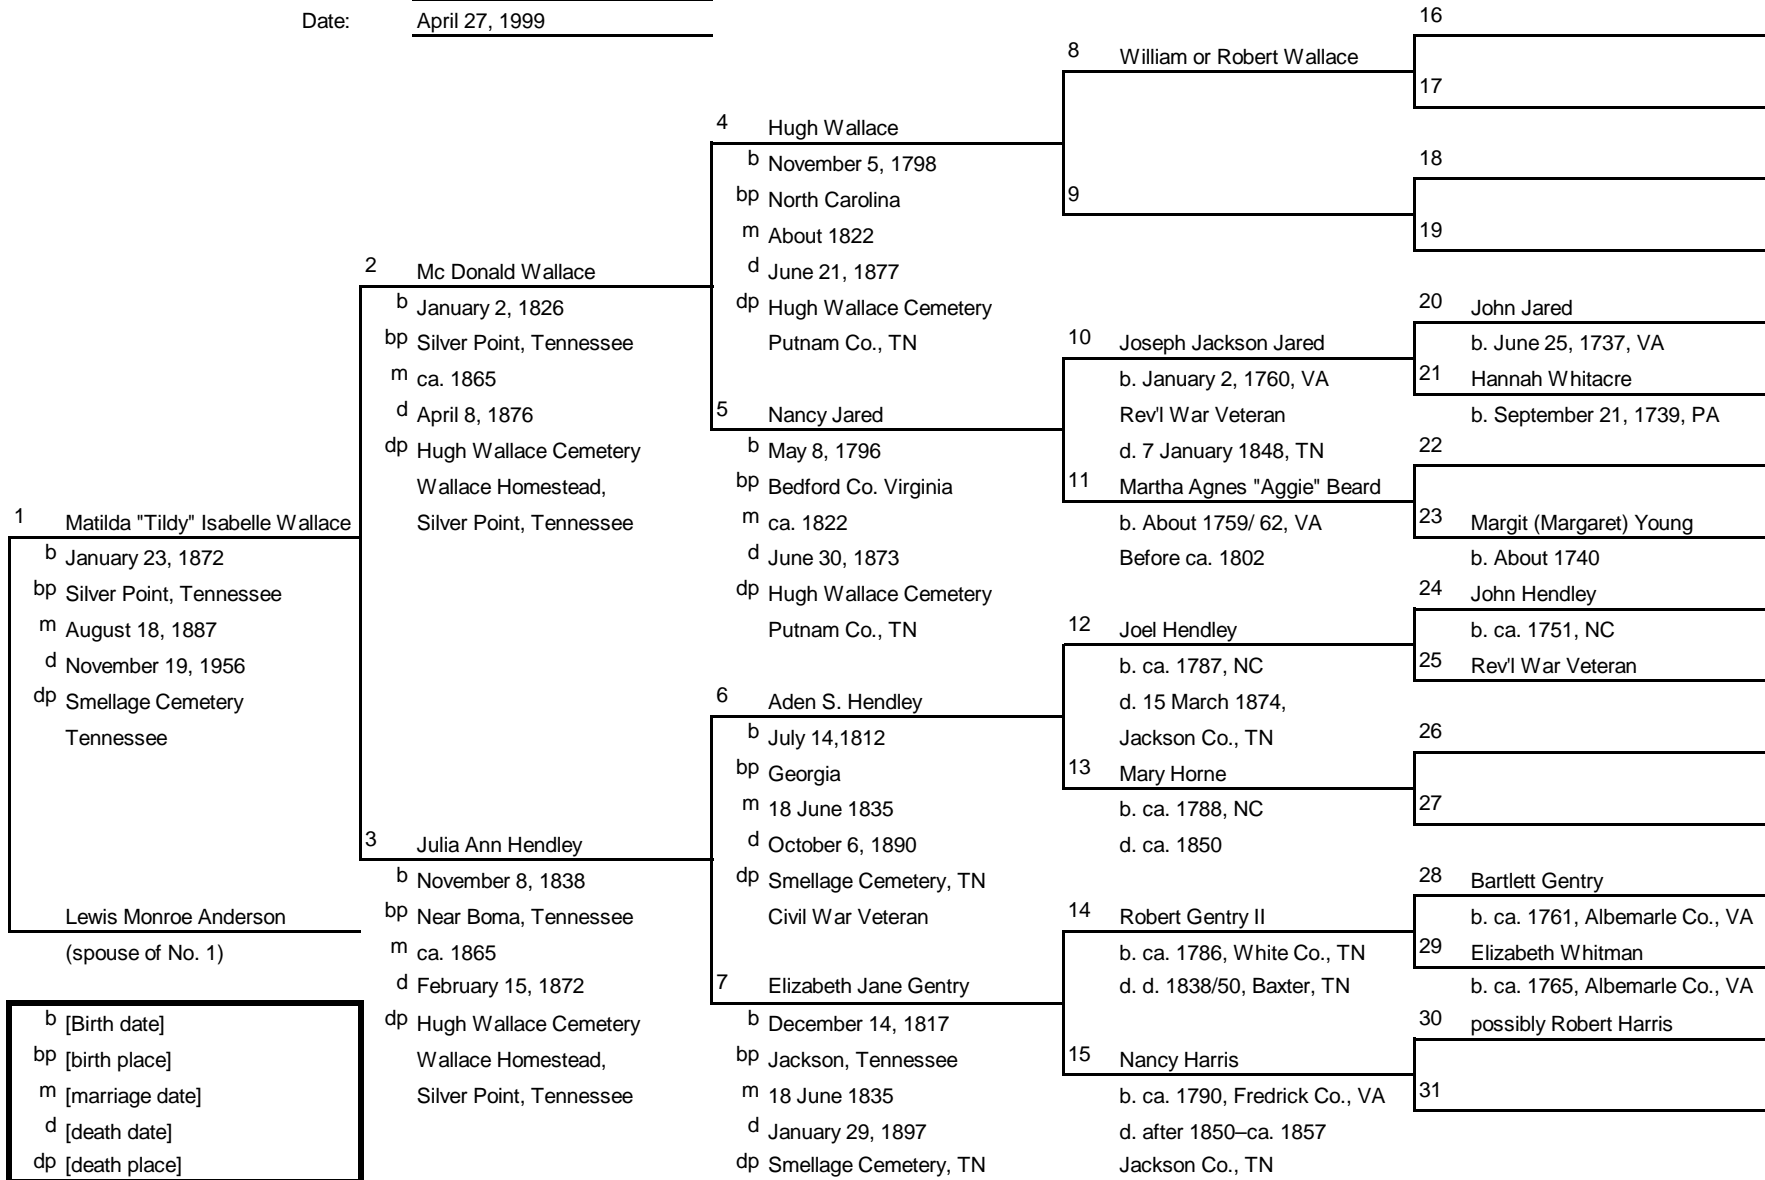

Family Tree

Ancestors of: Audra Camilla Anderson
 Chart No.: 5 (#1 = #5 on chart #1)
 Compiled by: Audrey June (Denny) Lambert
 Date: April 25, 1999

Family Tree

Ancestors of: Milton Otis Loftis
 Chart No.: 6 (#1 = #6 on chart #1)
 Compiled by: Audrey June (Denny) Lambert
 Date: June 22, 1999

b [Birth date]
 bp [birth place]
 m [marriage date]
 d [death date]
 dp [death place]

Family Tree

Ancestors of: Lewis Monroe Anderson
 Chart No.: 10 (#1 = #10 on chart #1)
 Compiled by: Audrey June (Denny) Lambert
 Date: April 27, 1999

Family Tree

Ancestors of: Matilda Isabelle Wallace
 Chart No.: 11 (#1 = #11 on chart #1)
 Compiled by: Audrey June (Denny) Lambert
 Date: April 27, 1999

b [Birth date]
 bp [birth place]
 m [marriage date]
 d [death date]
 dp [death place]

Family Tree

Ancestors of: Barlett Gentry
 Chart No.: 11-28 (#1=#28 on Chart #11)
 Compiled by: Audrey June (Denny) Lambert
 Date: November 1, 1999

Family Tree

Ancestors of: Robert Gentry
 Chart No.: 11-28-02 (#1=#2 on Chart #11-28)
 Compiled by: Audrey June (Denny) Lambert
 Date: November 1, 1999