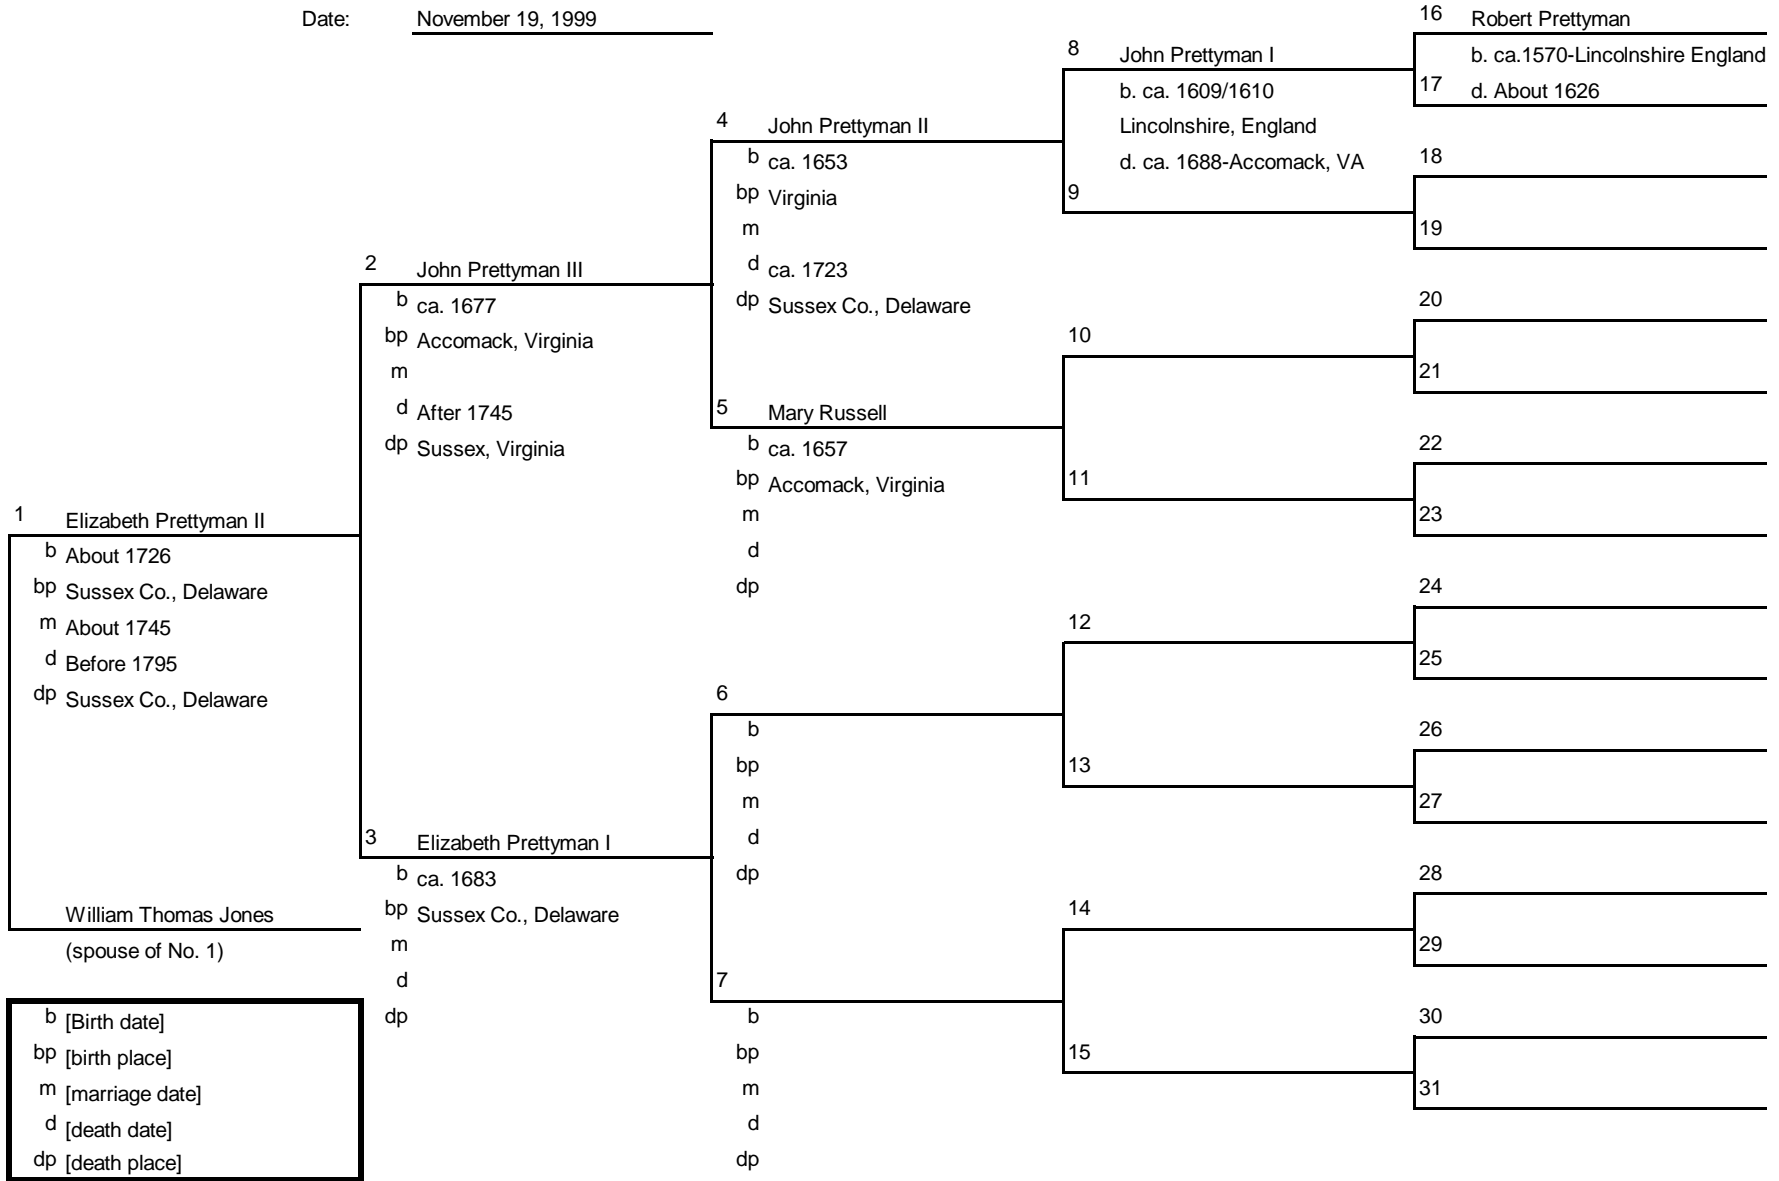

Family Tree

Ancestors of: Prettyman Jones
 Chart No.: 20-06 (#1=#6 on Chart #20)
 Compiled by: Audrey June (Denny) Lambert
 Date: October 31, 1999

b [Birth date]
 bp [birth place]
 m [marriage date]
 d [death date]
 dp [death place]

Family Tree

Ancestors of: William Anderson
 Chart No.: 20-08 (#1 = #8 on chart #20)
 Compiled by: Audrey June (Denny) Lambert
 Date: July 2, 1999

b [Birth date]
 bp [birth place]
 m [marriage date]
 d [death date]
 dp [death place]

Family Tree

Ancestors of: Edward Robinson Jr.
 Chart No.: 20-10 (#1 = #10 on chart #20)
 Compiled by: Audrey June (Denny) Lambert
 Date: October 30, 1999

b [Birth date]
 bp [birth place]
 m [marriage date]
 d [death date]
 dp [death place]

Family Tree

Ancestors of: Ebenezer Jones
 Chart No.: 20-12 (#1=#12 on Chart #20)
 Compiled by: Audrey June (Denny) Lambert
 Date: November 19, 1999

Family Tree

Ancestors of: Elizabeth Prettyman
 Chart No.: 20-25 (#1=#25 on Chart #20)
 Compiled by: Audrey June (Denny) Lambert
 Date: November 19, 1999