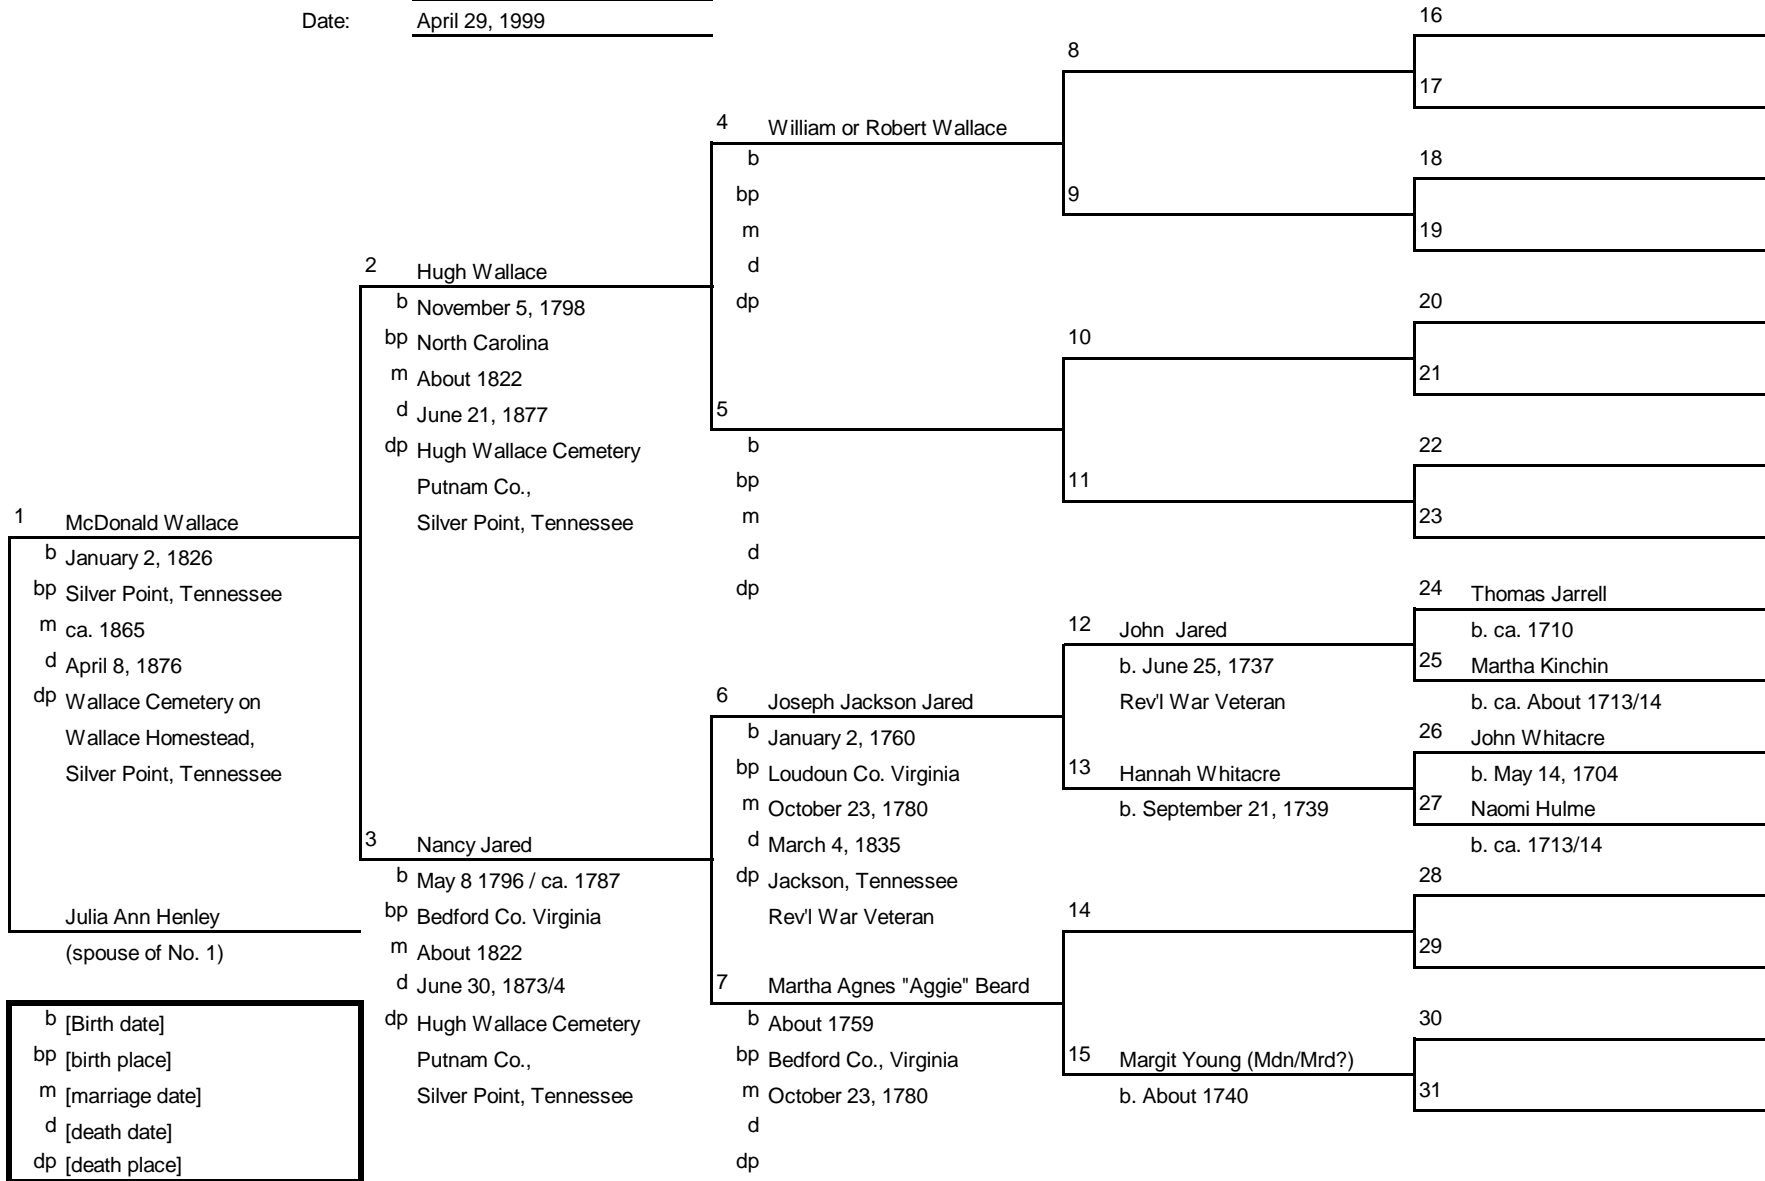

Family Tree

Ancestors of: William Anderson
 Chart No.: 20-08 (#1 = #8 on chart #20)
 Compiled by: Audrey June (Denny) Lambert
 Date: July 2, 1999

b [Birth date]
 bp [birth place]
 m [marriage date]
 d [death date]
 dp [death place]

Family Tree

Ancestors of: Edward Robinson Jr.
 Chart No.: 20-10 (#1 = #10 on chart #20)
 Compiled by: Audrey June (Denny) Lambert
 Date: October 30, 1999

b [Birth date]
 bp [birth place]
 m [marriage date]
 d [death date]
 dp [death place]

Family Tree

Ancestors of: Ebenezer Jones
 Chart No.: 20-12 (#1=#12 on Chart #20)
 Compiled by: Audrey June (Denny) Lambert
 Date: November 19, 1999

Family Tree

Ancestors of: Elizabeth Prettyman
 Chart No.: 20-25 (#1=#25 on Chart #20)
 Compiled by: Audrey June (Denny) Lambert
 Date: November 19, 1999

b [Birth date]
 bp [birth place]
 m [marriage date]
 d [death date]
 dp [death place]

Family Tree

Ancestors of: McDonald Wallace
 Chart No.: 22 (#1 = #22 on chart #1)
 Compiled by: Audrey June (Denny) Lambert
 Date: April 29, 1999