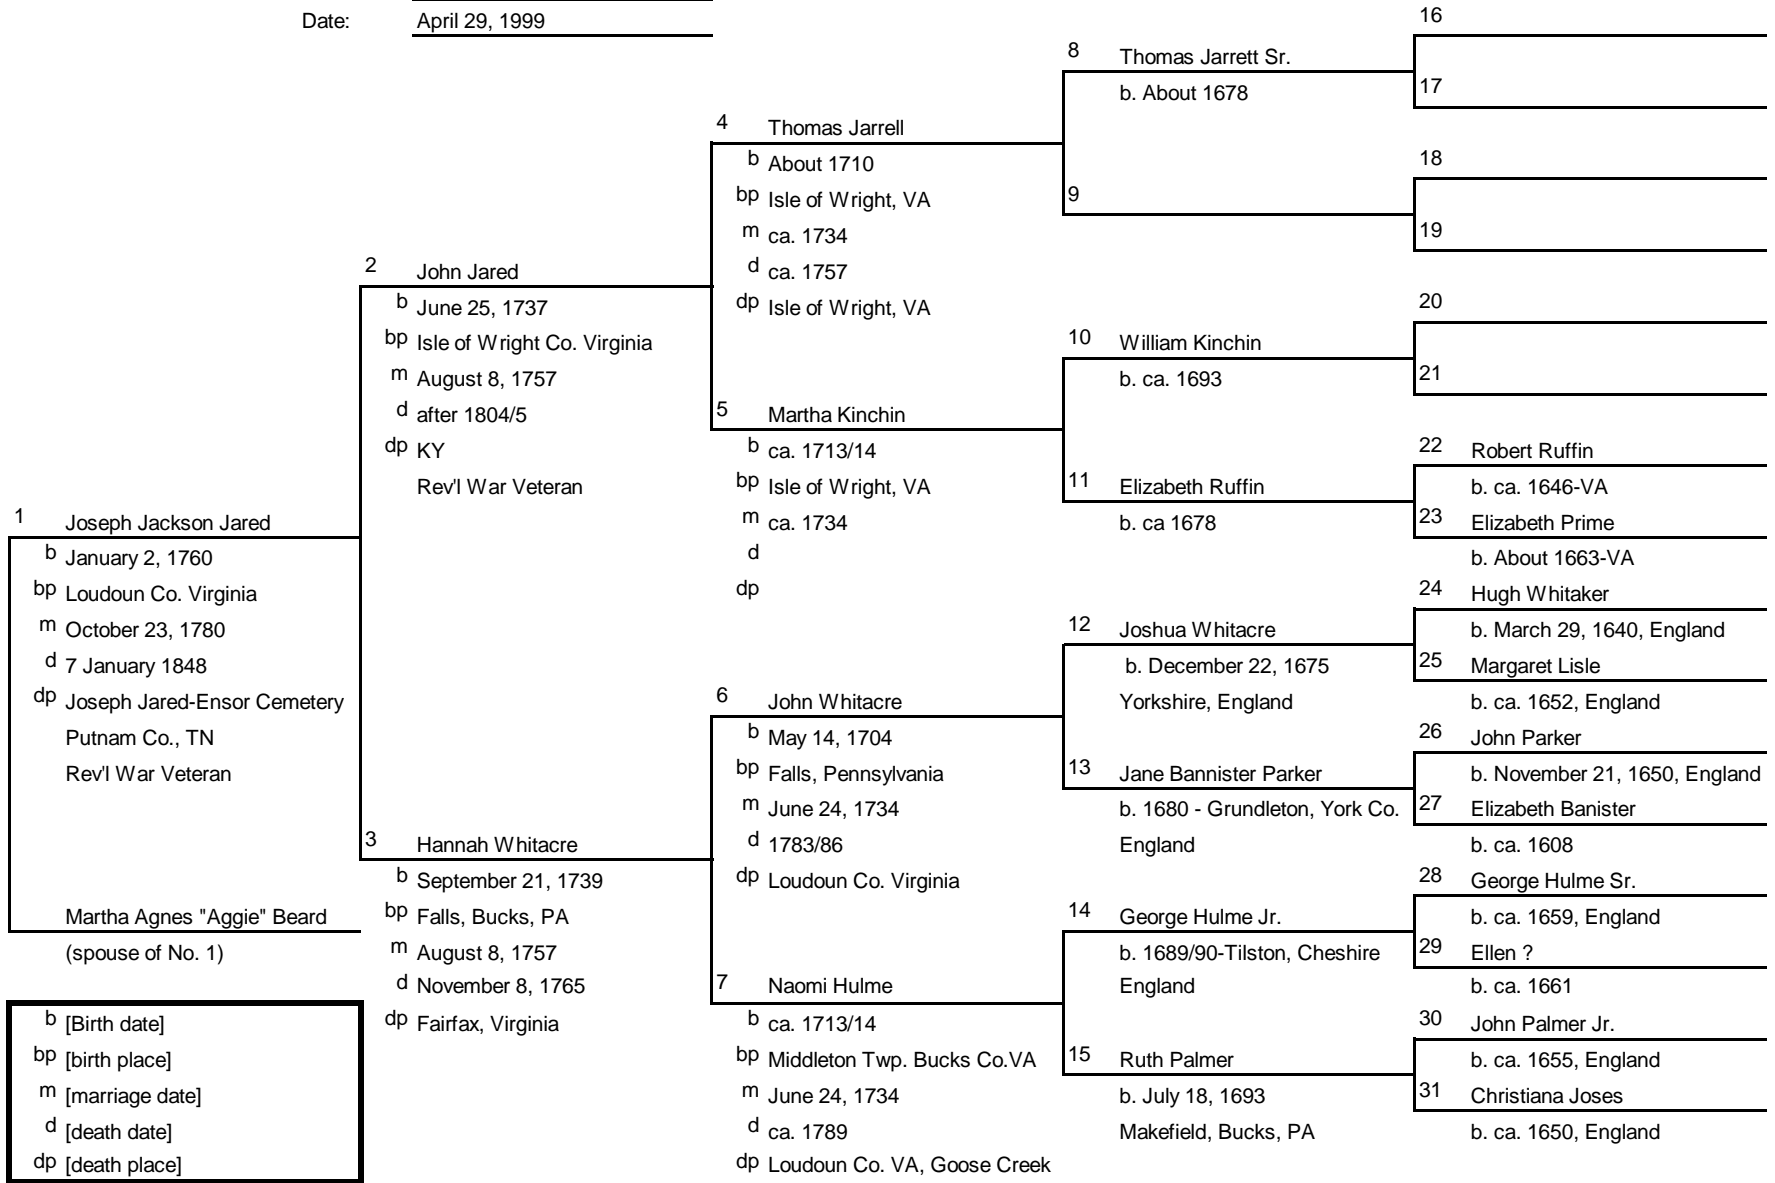

Family Tree

Ancestors of: William Anderson
 Chart No.: 20-08 (#1 = #8 on chart #20)
 Compiled by: Audrey June (Denny) Lambert
 Date: July 2, 1999

b [Birth date]
 bp [birth place]
 m [marriage date]
 d [death date]
 dp [death place]

b [Birth date]
 bp [birth place]
 m [marriage date]
 d [death date]
 dp [death place]

Family Tree

Ancestors of: McDonald Wallace
 Chart No.: 22 (#1 = #22 on chart #1)
 Compiled by: Audrey June (Denny) Lambert
 Date: April 29, 1999

Family Tree

Ancestors of: Nancy Jared
 Chart No.: 22-03 (#1 = #3 on chart #22)
 Compiled by: Audrey June (Denny) Lambert
 Date: April 29, 1999

b [Birth date]
 bp [birth place]
 m [marriage date]
 d [death date]
 dp [death place]

Family Tree

Ancestors of: Joseph Jared
 Chart No.: 22-06 (#1 = #6 on chart #22)
 Compiled by: Audrey June (Denny) Lambert
 Date: April 29, 1999

Family Tree

Ancestors of: John Jared
 Chart No.: 22-12 (#1 = #12 on chart #22)
 Compiled by: Audrey June (Denny) Lambert
 Date: April 29, 1999