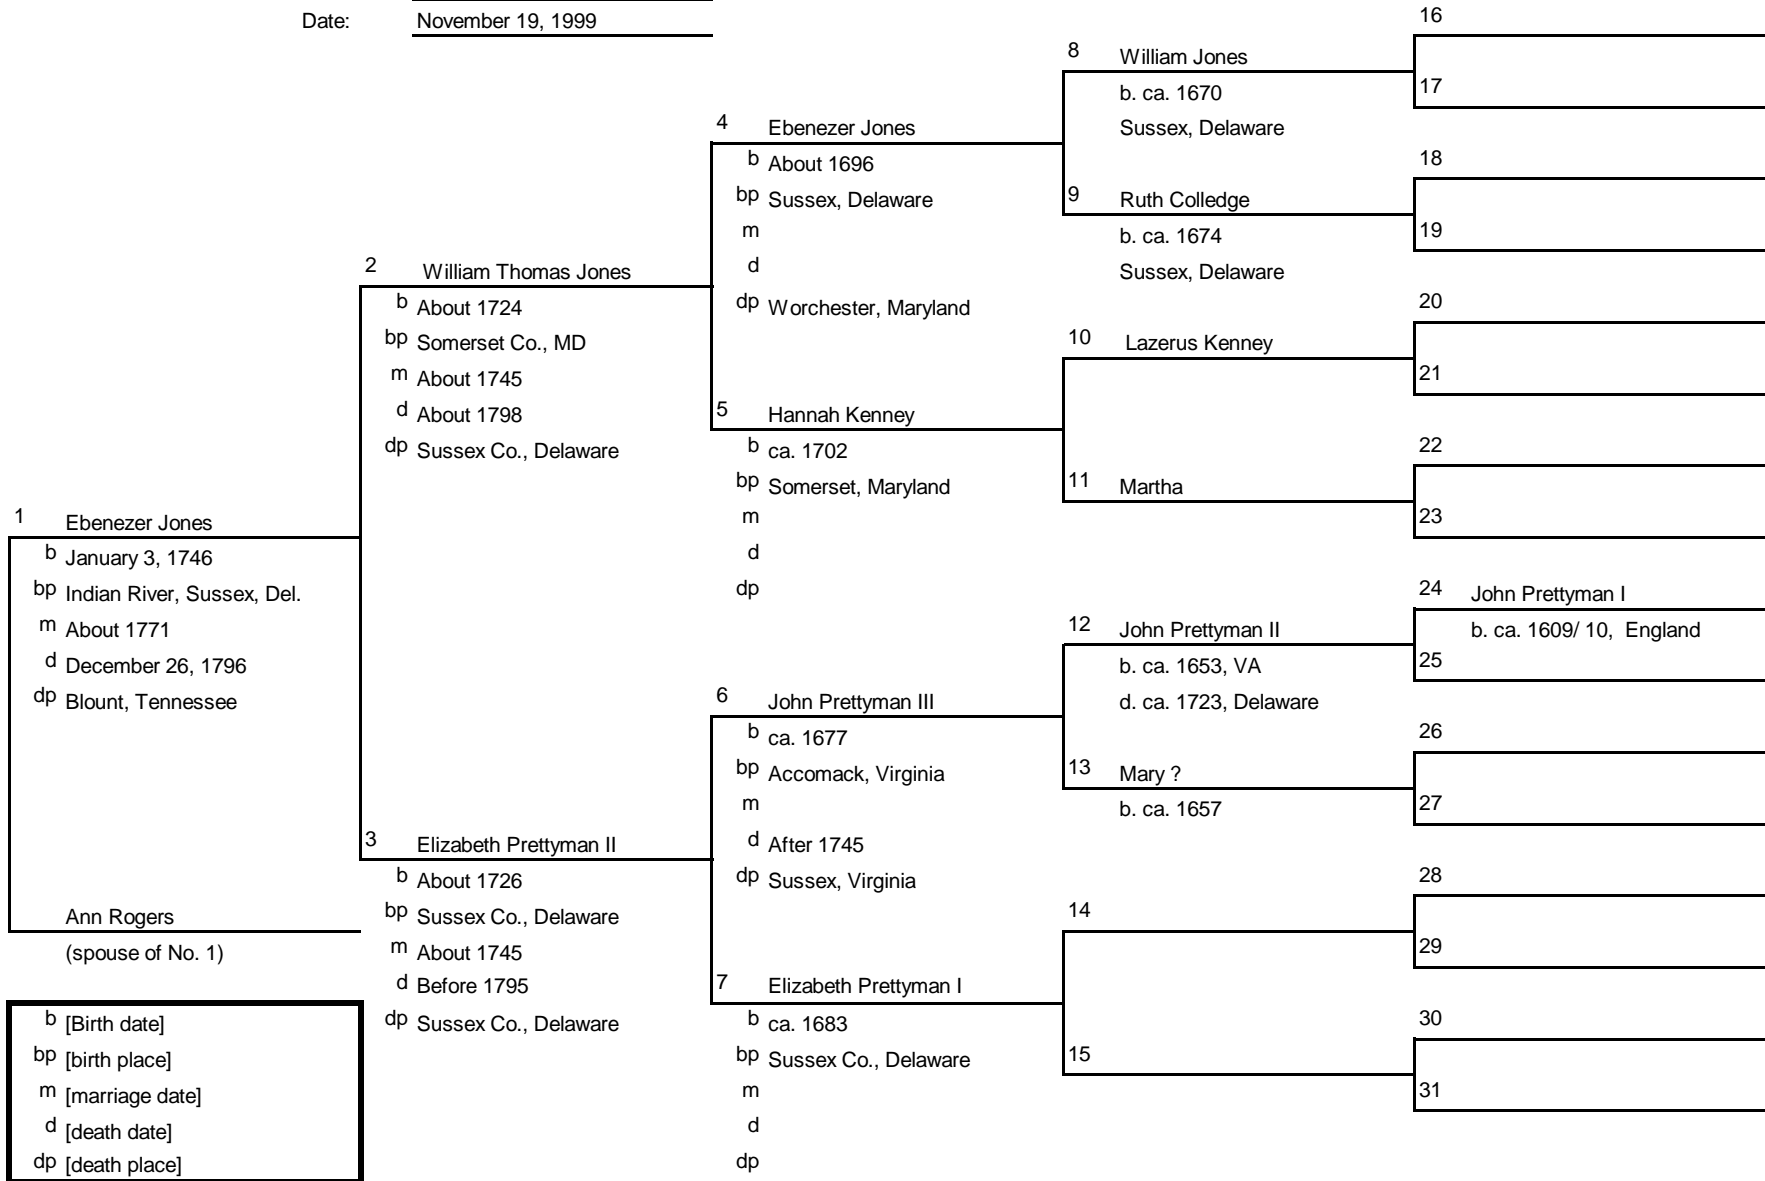

Family Tree

Ancestors of: Prettyman Jones
 Chart No.: 20-06 (#1=#6 on Chart #20)
 Compiled by: Audrey June (Denny) Lambert
 Date: October 31, 1999

b [Birth date]
 bp [birth place]
 m [marriage date]
 d [death date]
 dp [death place]

Family Tree

Ancestors of: William Anderson
 Chart No.: 20-08 (#1 = #8 on chart #20)
 Compiled by: Audrey June (Denny) Lambert
 Date: July 2, 1999

b [Birth date]
 bp [birth place]
 m [marriage date]
 d [death date]
 dp [death place]

Family Tree

Ancestors of: Edward Robinson Jr.
 Chart No.: 20-10 (#1 = #10 on chart #20)
 Compiled by: Audrey June (Denny) Lambert
 Date: October 30, 1999

b [Birth date]
 bp [birth place]
 m [marriage date]
 d [death date]
 dp [death place]

Family Tree

Ancestors of: Ebenezer Jones
 Chart No.: 20-12 (#1=#12 on Chart #20)
 Compiled by: Audrey June (Denny) Lambert
 Date: November 19, 1999

Family Tree

Ancestors of: Elizabeth Prettyman
 Chart No.: 20-25 (#1=#25 on Chart #20)
 Compiled by: Audrey June (Denny) Lambert
 Date: November 19, 1999