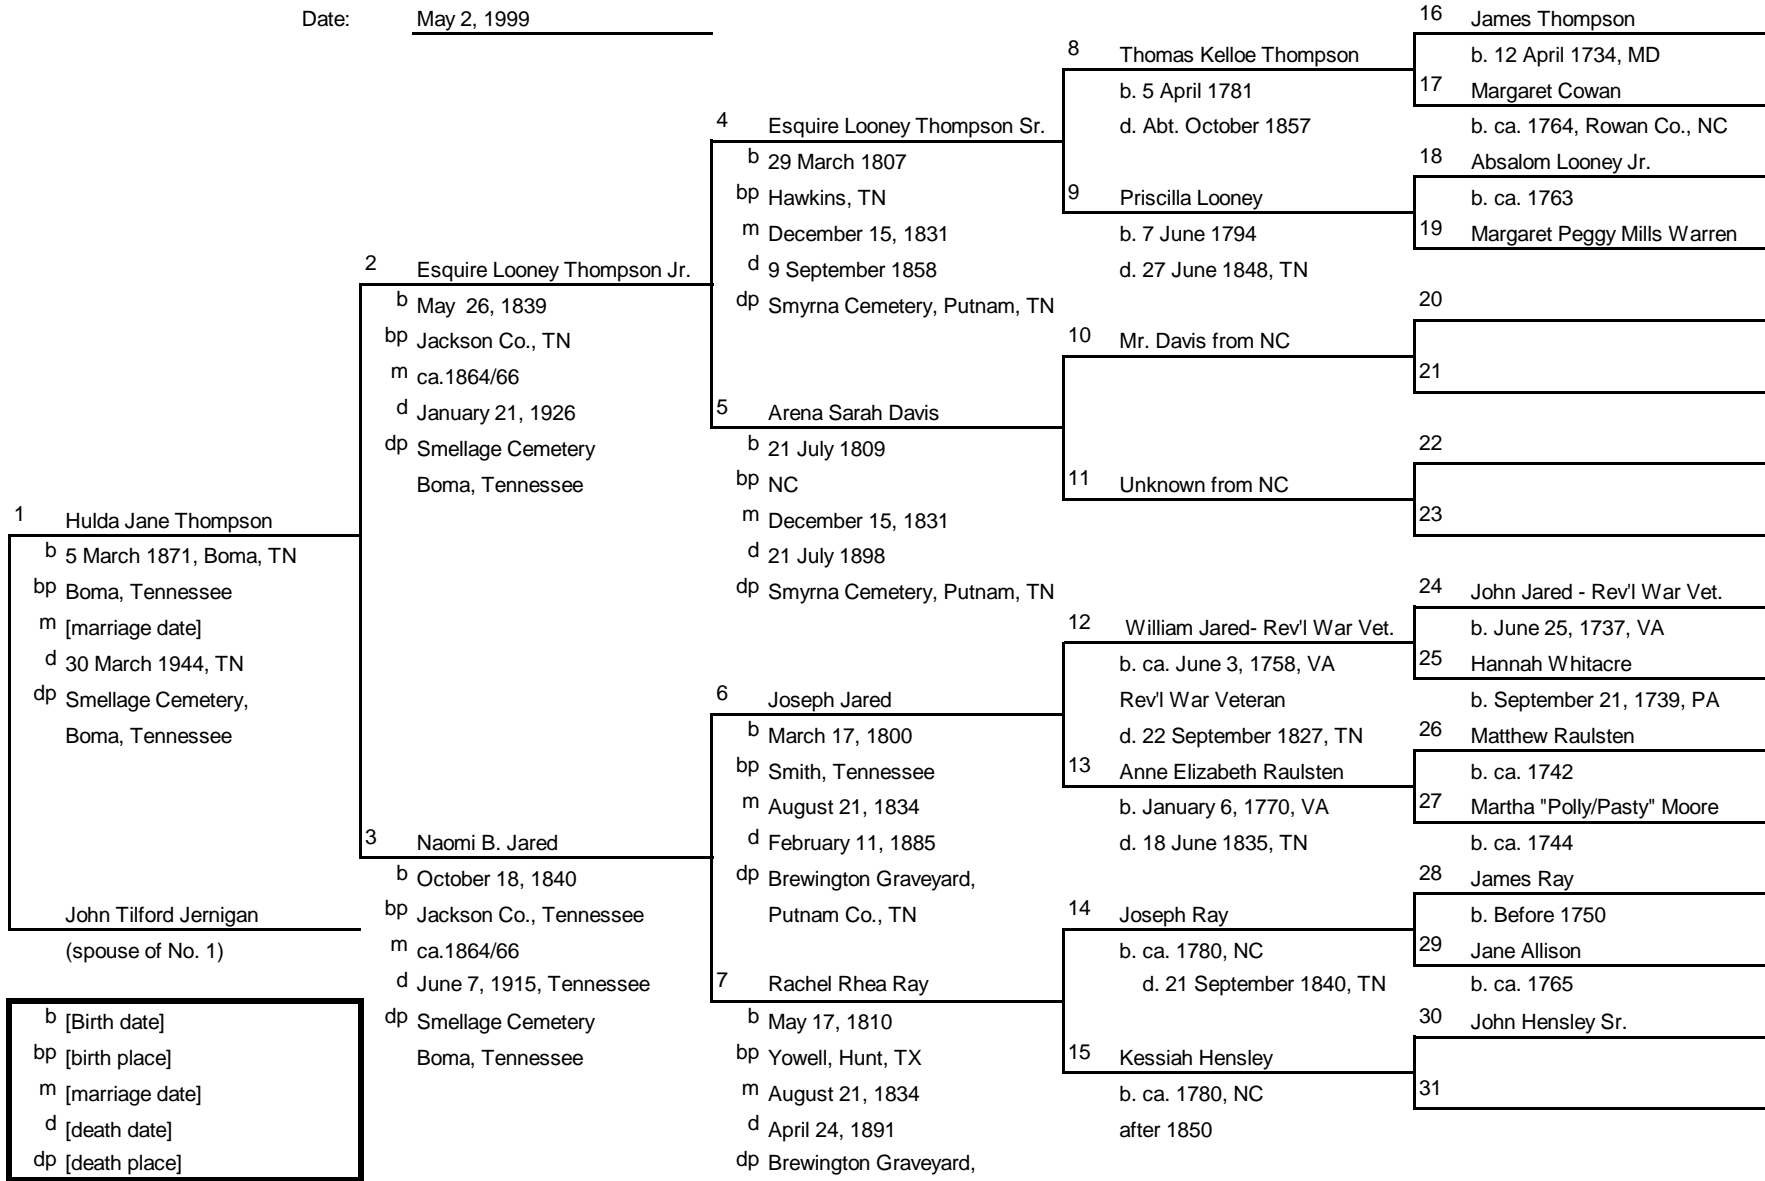

Family Tree

Ancestors of: Matilda Isabelle Wallace
 Chart No.: 11 (#1 = #11 on chart #1)
 Compiled by: Audrey June (Denny) Lambert
 Date: April 27, 1999

b [Birth date]
 bp [birth place]
 m [marriage date]
 d [death date]
 dp [death place]

Family Tree

Ancestors of: Barlett Gentry
 Chart No.: 11-28 (#1=#28 on Chart #11)
 Compiled by: Audrey June (Denny) Lambert
 Date: November 1, 1999

Family Tree

Ancestors of: Robert Gentry
 Chart No.: 11-28-02 (#1=#2 on Chart #11-28)
 Compiled by: Audrey June (Denny) Lambert
 Date: November 1, 1999

Family Tree

Ancestors of: Ray Kirk Loftis
 Chart No.: 12 (#1 = #12 on chart #1)
 Compiled by: Audrey June (Denny) Lambert
 Date: June 22, 1999

b [Birth date]
 bp [birth place]
 m [marriage date]
 d [death date]
 dp [death place]

Family Tree

Ancestors of: Hulda Jane Thompson
 Chart No.: 15 (#1 = #15 on chart #1)
 Compiled by: Audrey June (Denny) Lambert
 Date: May 2, 1999

Family Tree

Ancestors of: Riley W. Anderson
 Chart No.: 20 (#1 = #20 on chart #1)
 Compiled by: Audrey June (Denny) Lambert
 Date: April 27, 1999