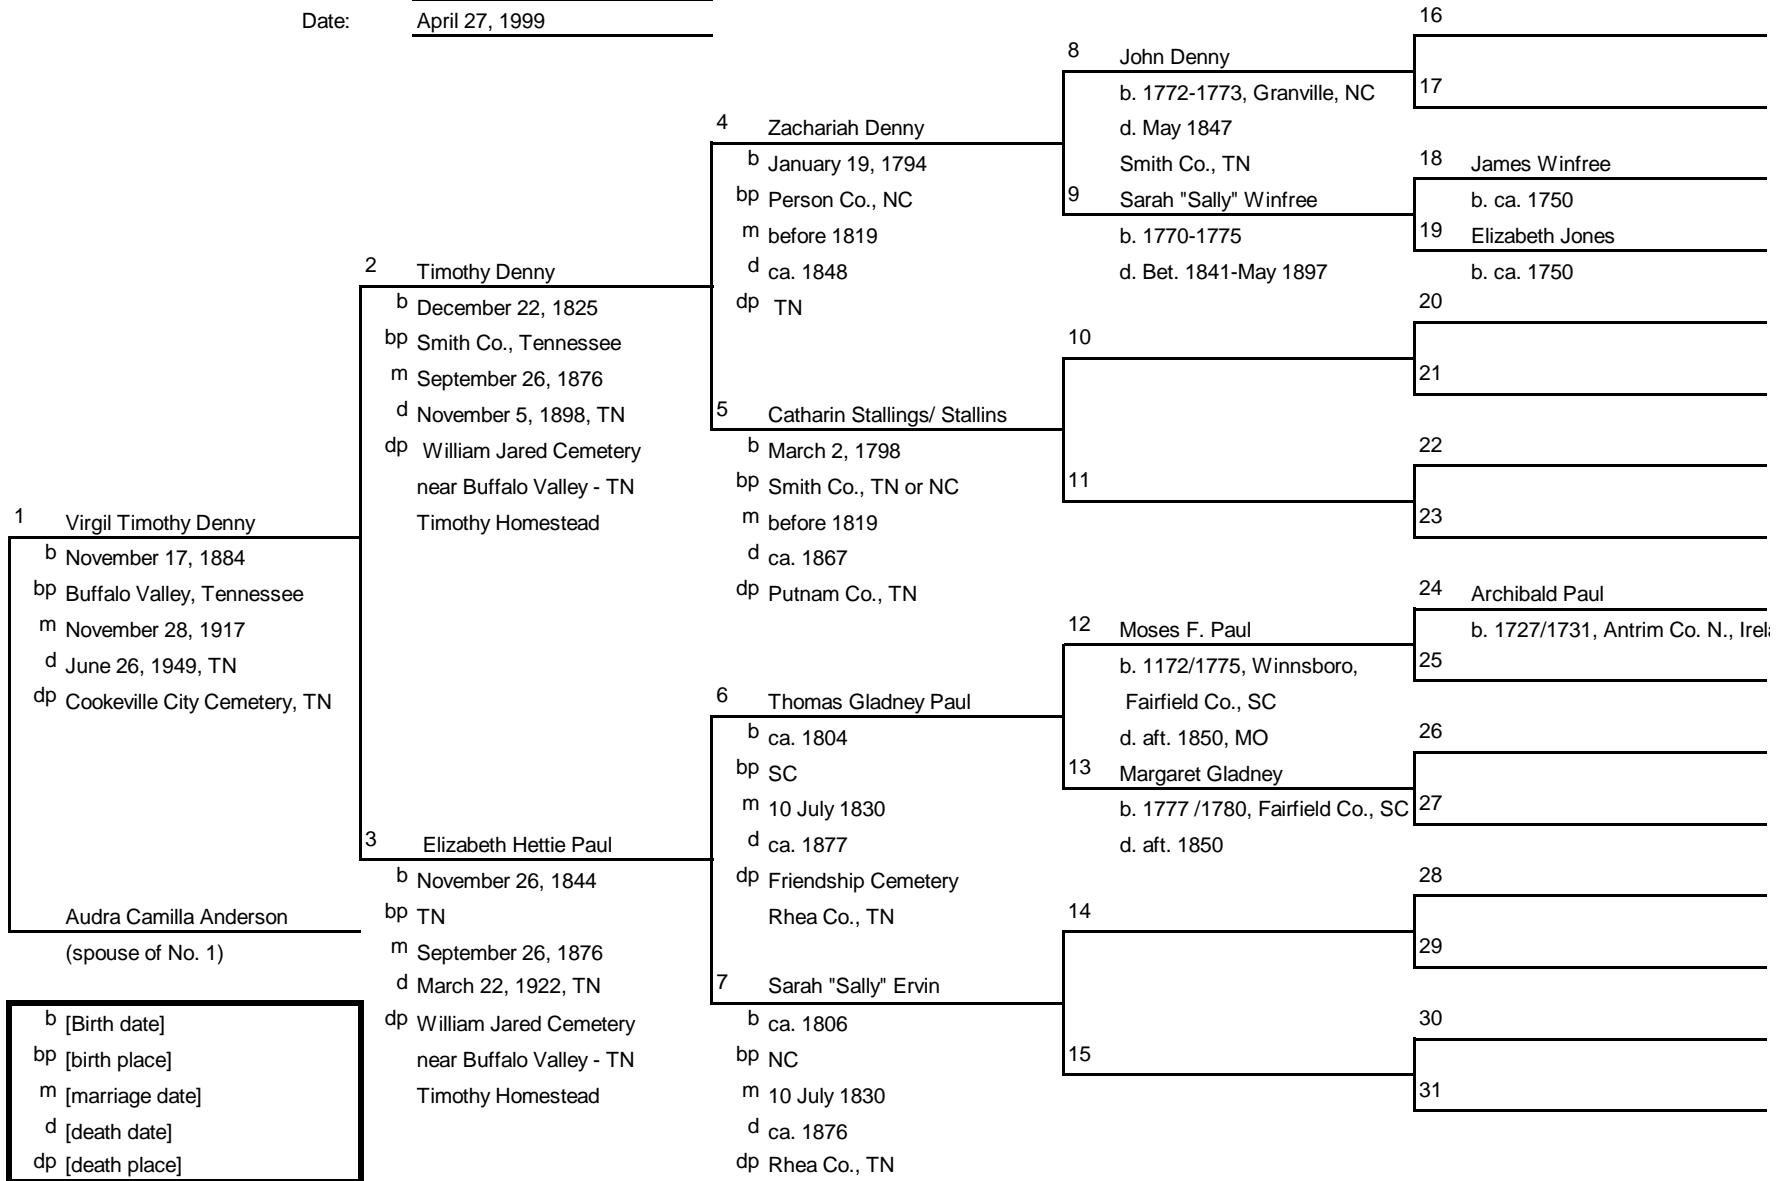

Family Tree

Ancestors of: Audrey June (Denny) Lambert
 Chart No.: 1
 Compiled by: Audrey June (Denny) Lambert
 Date: April 25, 1999

b [Birth date]
 bp [birth place]
 m [marriage date]
 d [death date]
 dp [death place]

Family Tree

Ancestors of: William Lewis Timothy "Tim" Denny
 Chart No.: 2 (#1 = #2 on chart #1)
 Compiled by: Audrey June (Denny) Lambert
 Date: April 19, 1999

Family Tree

Ancestors of: Geraldine Loftis
 Chart No.: 3 (#1 = #3 on chart #1)
 Compiled by: Audrey June (Denny) Lambert
 Date: April 25, 1999

Family Tree

Ancestors of: Virgil Timothy Denny
 Chart No.: 4 (#1 = #4 on chart #1)
 Compiled by: Audrey June (Denny) Lambert
 Date: April 27, 1999

b [Birth date]
 bp [birth place]
 m [marriage date]
 d [death date]
 dp [death place]

Family Tree

Ancestors of: William Anderson
 Chart No.: 20-08 (#1 = #8 on chart #20)
 Compiled by: Audrey June (Denny) Lambert
 Date: July 2, 1999

b [Birth date]
 bp [birth place]
 m [marriage date]
 d [death date]
 dp [death place]