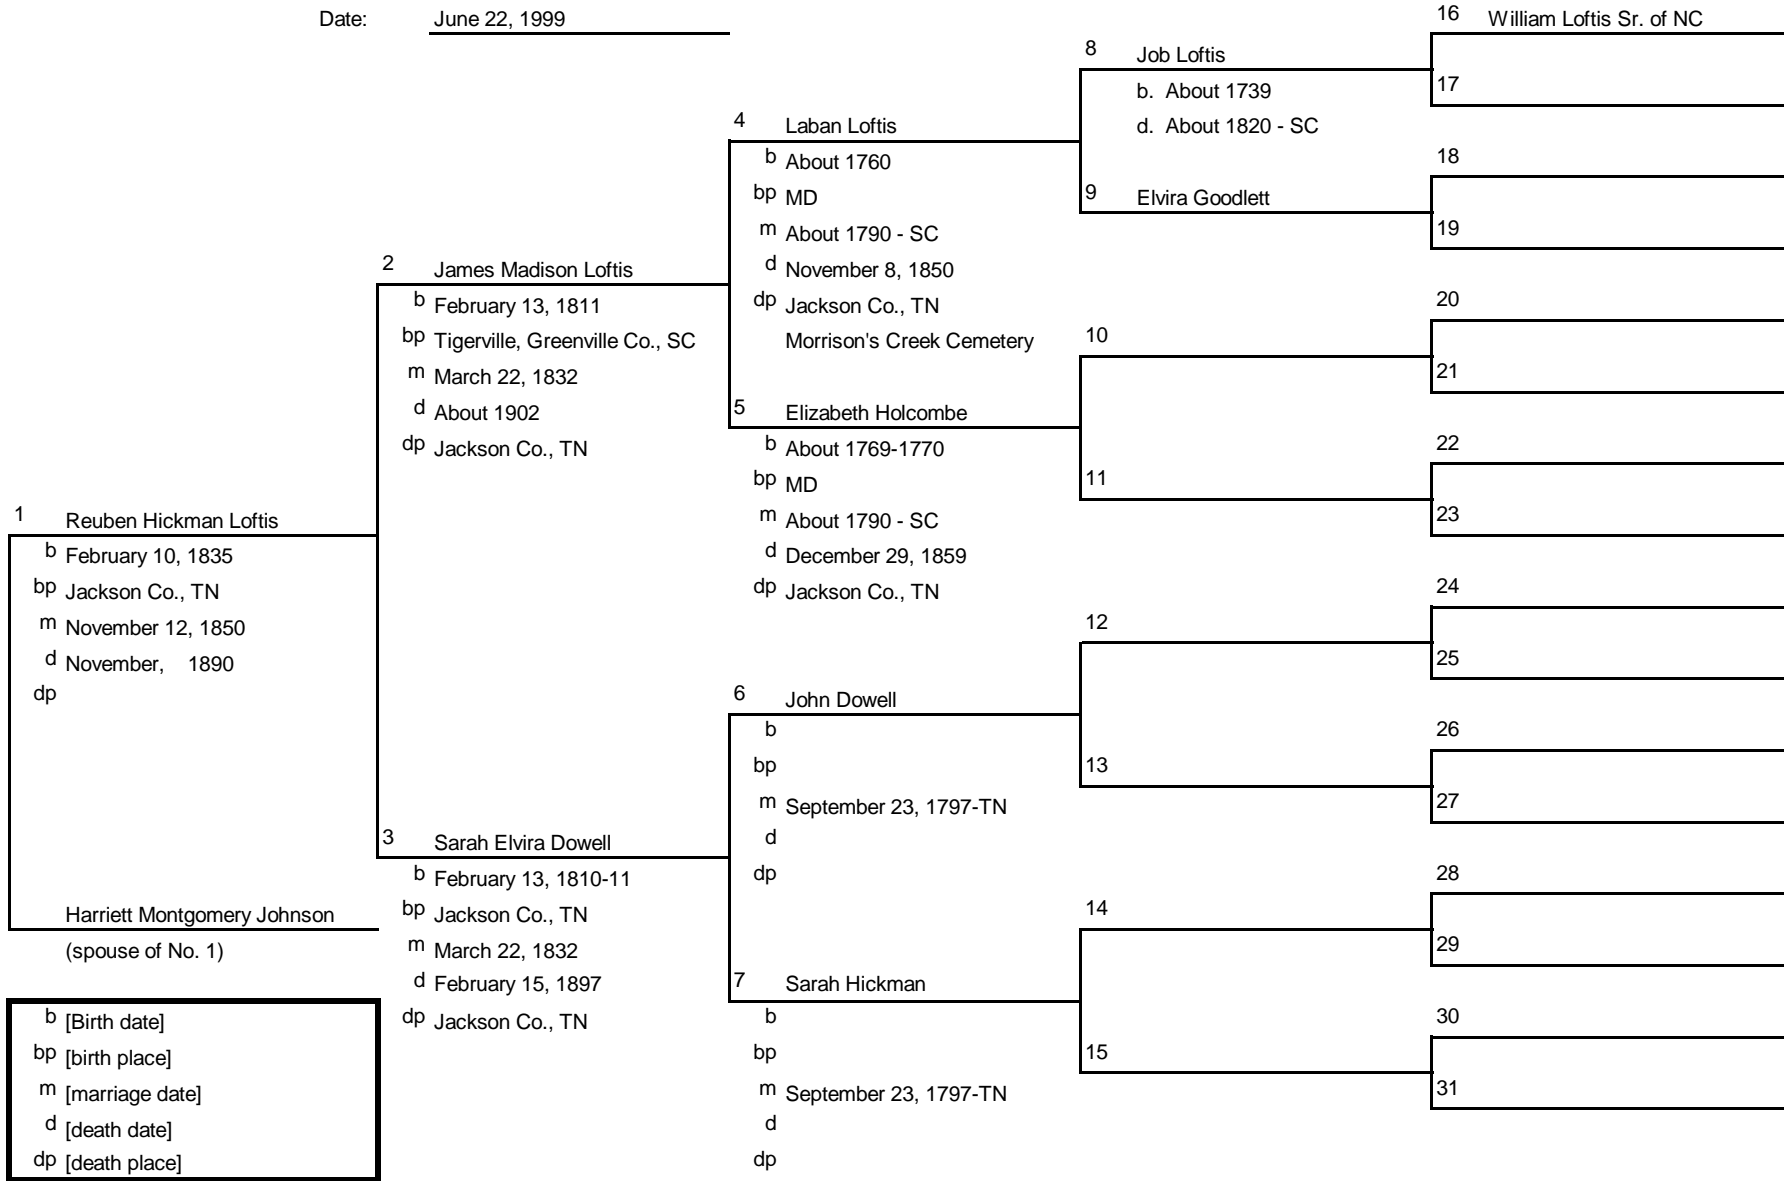

Family Tree

Ancestors of: William Anderson
 Chart No.: 20-08 (#1 = #8 on chart #20)
 Compiled by: Audrey June (Denny) Lambert
 Date: July 2, 1999

b [Birth date]
 bp [birth place]
 m [marriage date]
 d [death date]
 dp [death place]

Family Tree

Ancestors of: James Whitaker
 Chart No.: 22-26-16 (#1=#16 on Chart #22-26)
 Compiled by: Audrey June (Denny) Lambert
 Date: October 31, 1999

b [Birth date]
 bp [birth place]
 m [marriage date]
 d [death date]
 dp [death place]

Family Tree

Ancestors of: Julia Ann Hendley
 Chart No.: 23 (#1 = #23 on chart #1)
 Compiled by: Audrey June (Denny) Lambert
 Date: November 14, 1999

Family Tree

Ancestors of: Robert Gentry
 Chart No.: 23-24 (#1 = #24 on Chart #23)
 Compiled by: Audrey June (Denny) Lambert
 Date: November 14, 1999

Family Tree

Ancestors of: Reuben Hickman Loftis
 Chart No.: 24 (#1 = #24 on chart #1)
 Compiled by: Audrey June (Denny) Lambert
 Date: June 22, 1999

Family Tree

Ancestors of: Esquire Looney Thompson Jr.
 Chart No.: 30 (#1 = #30 on chart #1)
 Compiled by: Audrey June (Denny) Lambert
 Date: January 15, 2003