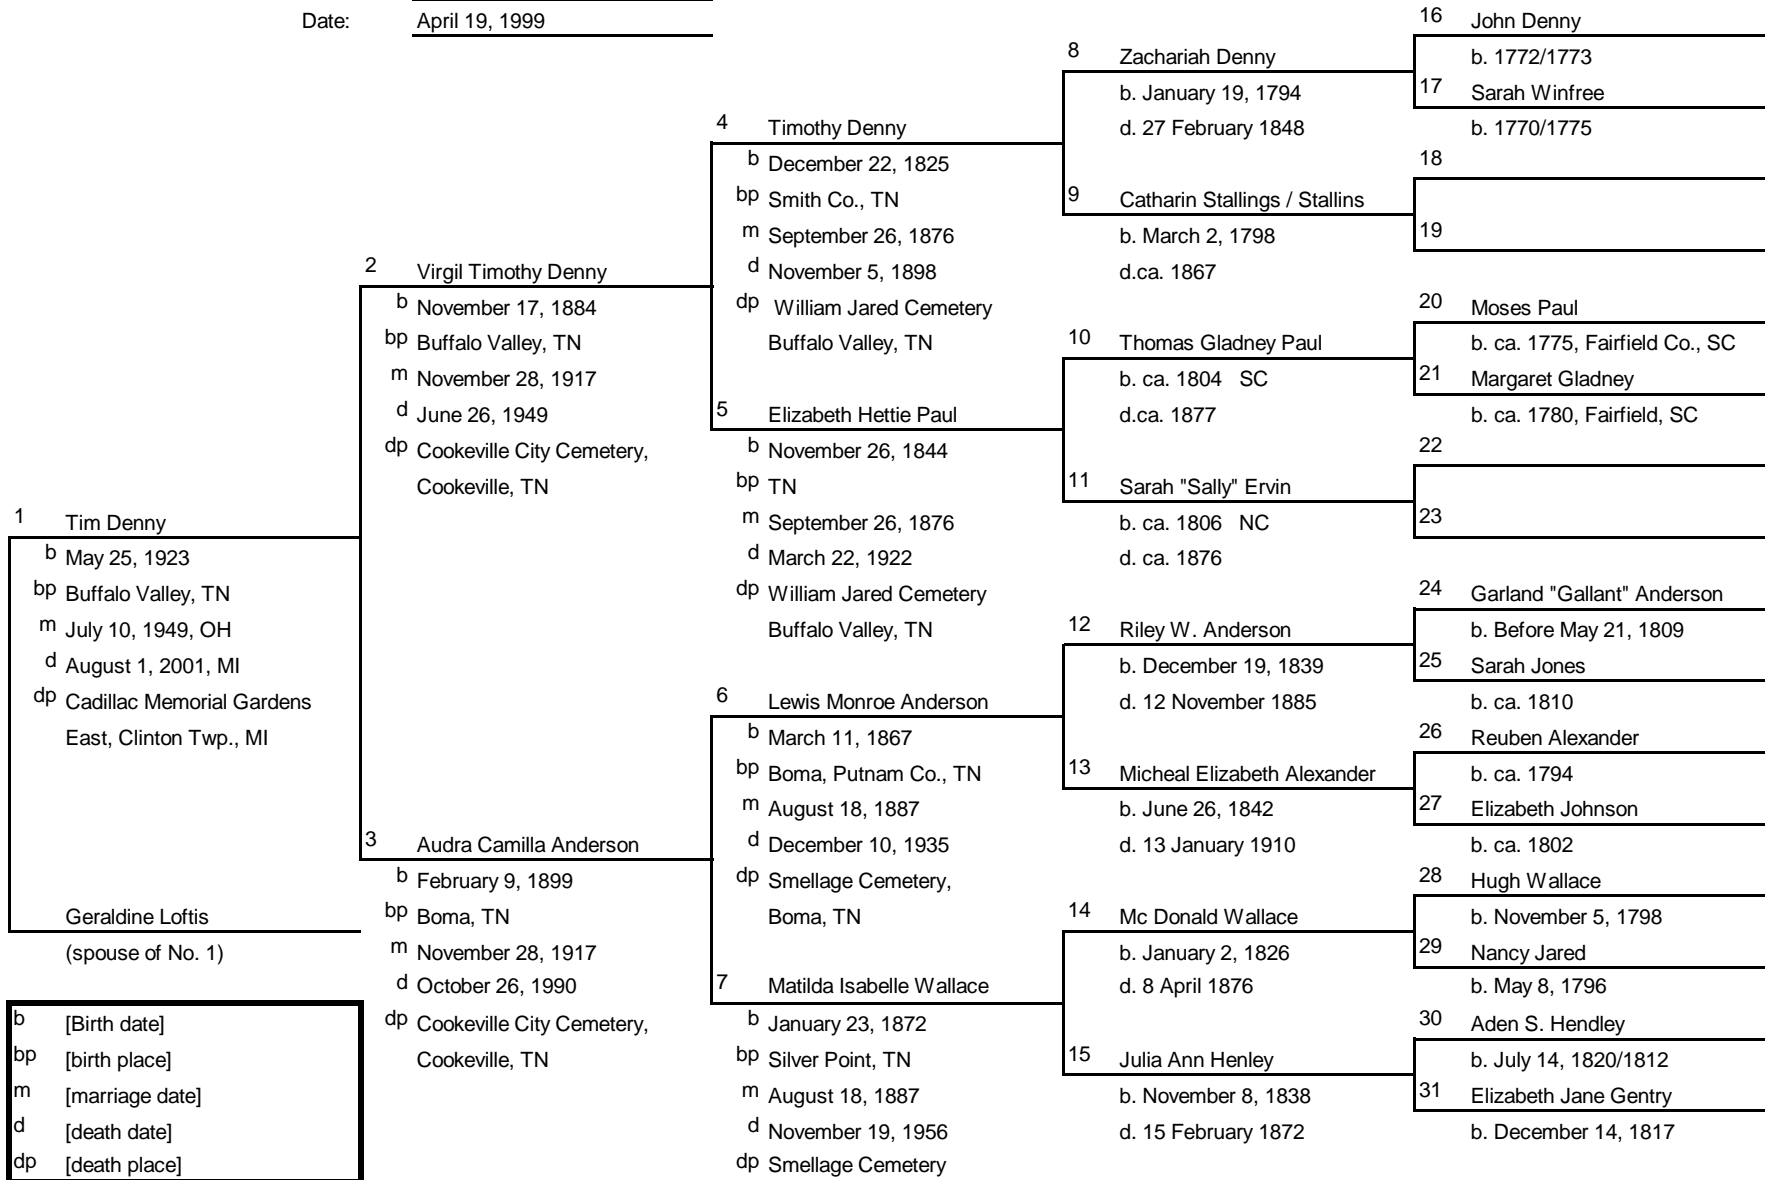

Family Tree

Ancestors of: Audrey June (Denny) Lambert
 Chart No.: 1
 Compiled by: Audrey June (Denny) Lambert
 Date: April 25, 1999

b [Birth date]
 bp [birth place]
 m [marriage date]
 d [death date]
 dp [death place]

Family Tree

Ancestors of: William Lewis Timothy "Tim" Denny
 Chart No.: 2 (#1 = #2 on chart #1)
 Compiled by: Audrey June (Denny) Lambert
 Date: April 19, 1999

Family Tree

Ancestors of: Geraldine Loftis
 Chart No.: 3 (#1 = #3 on chart #1)
 Compiled by: Audrey June (Denny) Lambert
 Date: April 25, 1999

Family Tree

Ancestors of: William Anderson
 Chart No.: 20-08 (#1 = #8 on chart #20)
 Compiled by: Audrey June (Denny) Lambert
 Date: July 2, 1999

b [Birth date]
 bp [birth place]
 m [marriage date]
 d [death date]
 dp [death place]

Family Tree

Ancestors of: Joseph Ray
 Chart No.: 31-6 (#1 = #6 on Chart #31)
 Compiled by: Audrey J. (Denny) Lambert
 Date: March 20, 2003

Family Tree

Ancestors of: John Allison
 Chart No.: 31-6-6 (#1 = #6 on Chart #31-6)
 Compiled by: Audrey J. (Denny) Lambert
 Date: March 20, 2003