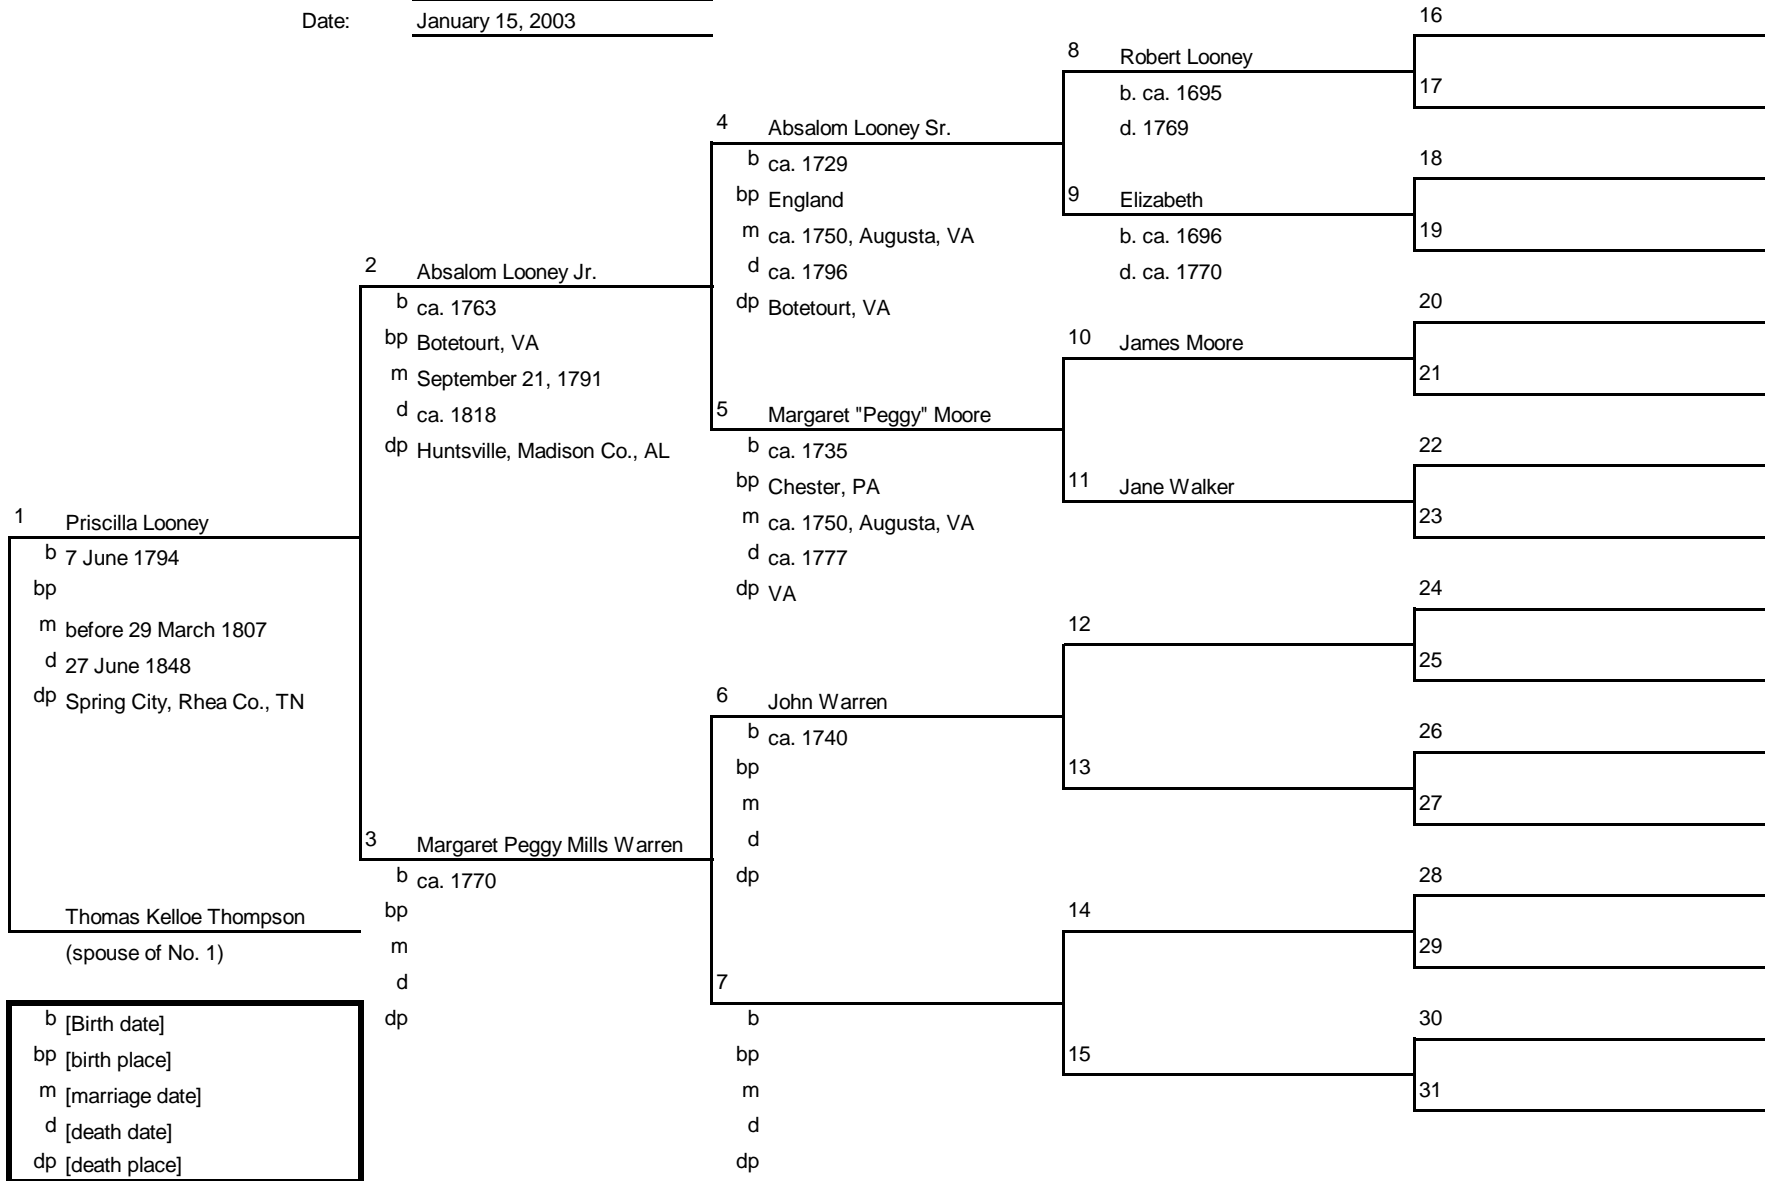

Family Tree

Ancestors of: Reuben Hickman Loftis
 Chart No.: 24 (#1 = #24 on chart #1)
 Compiled by: Audrey June (Denny) Lambert
 Date: June 22, 1999

Family Tree

Ancestors of: Esquire Looney Thompson Jr.
 Chart No.: 30 (#1 = #30 on chart #1)
 Compiled by: Audrey June (Denny) Lambert
 Date: January 15, 2003

b [Birth date]
 bp [birth place]
 m [marriage date]
 d [death date]
 dp [death place]

Family Tree

Ancestors of: Thomas Kelloe Thompson
 Chart No.: 30-4 (#1 = #4 on Chart #30)
 Compiled by: Audrey June (Denny) Lambert
 Date: January 15, 2003

b [Birth date]
 bp [birth place]
 m [marriage date]
 d [death date]
 dp [death place]

Family Tree

Ancestors of: Priscilla Looney
 Chart No.: 30-5 (#1 = #5 on Chart #30)
 Compiled by: Audrey June (Denny) Lambert
 Date: January 15, 2003