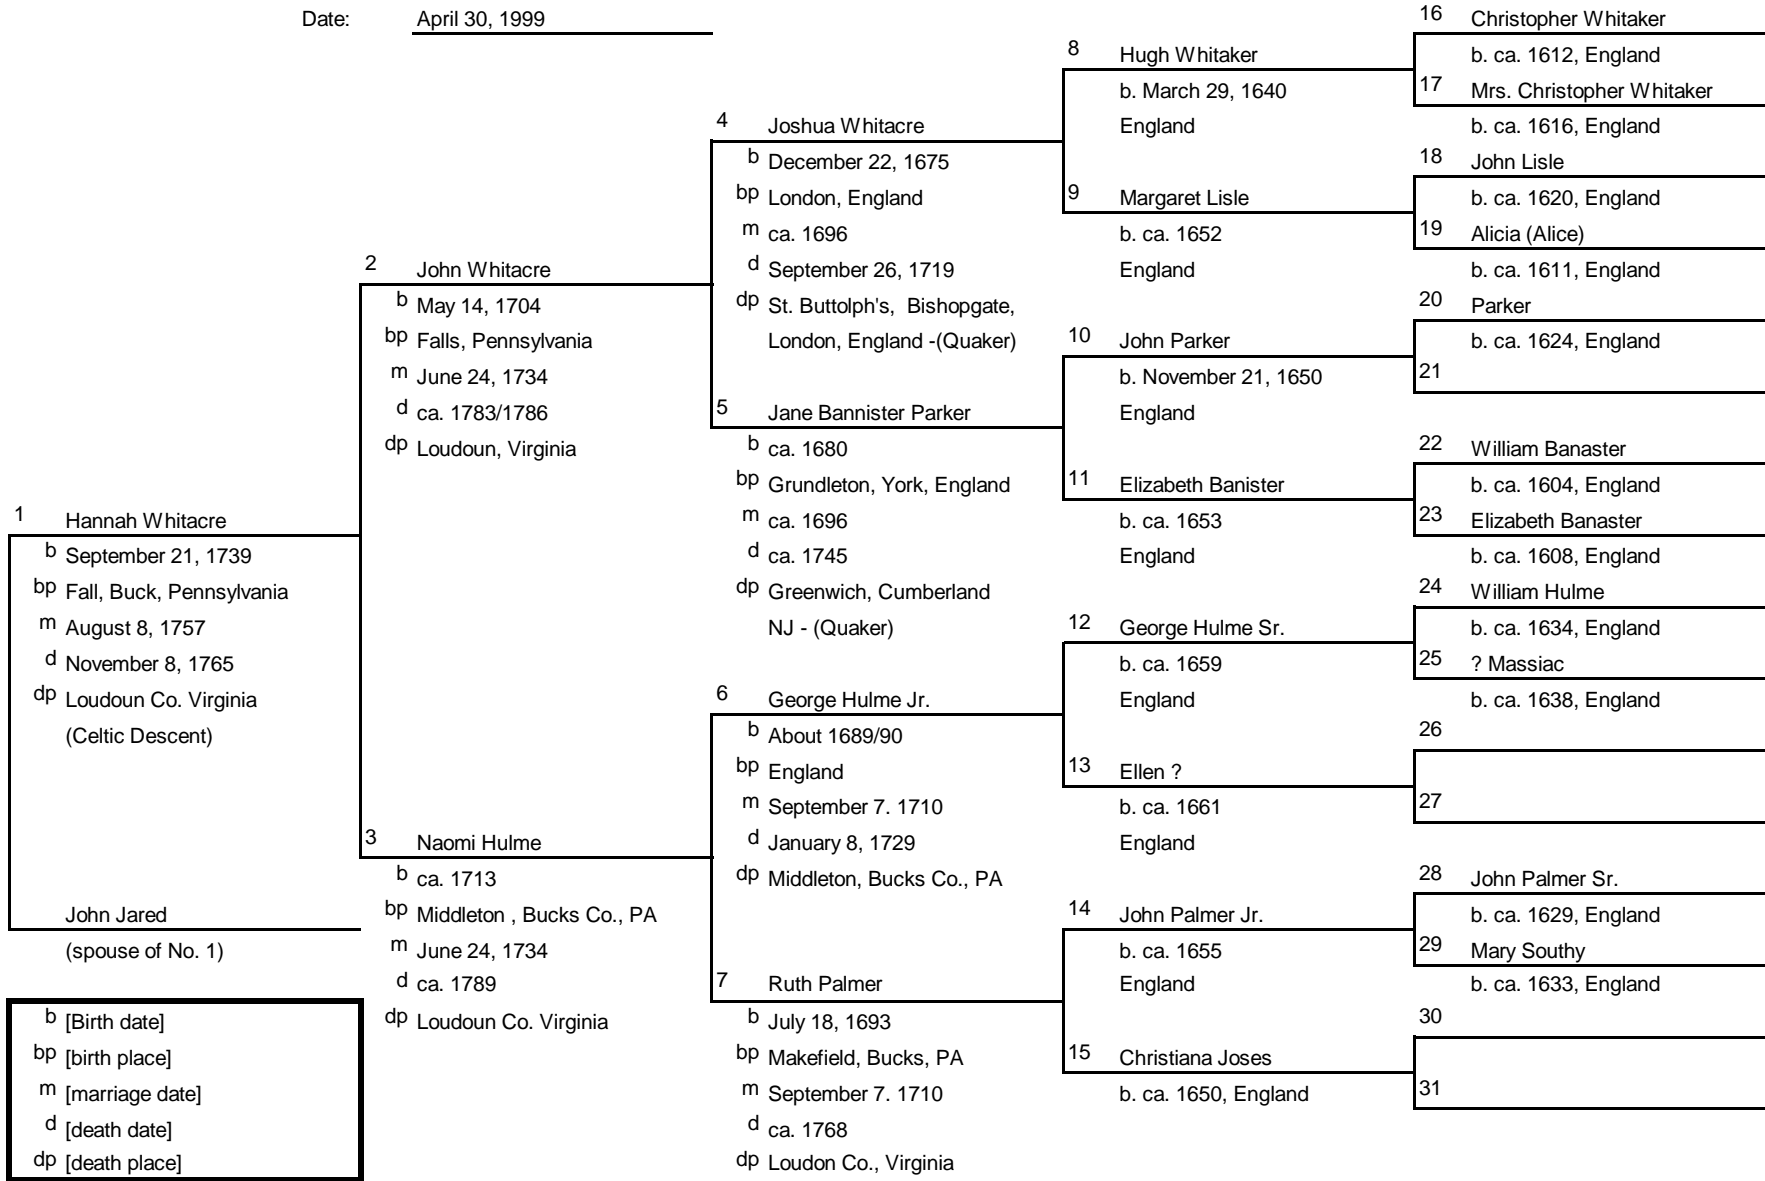

Family Tree

Ancestors of: William Anderson
 Chart No.: 20-08 (#1 = #8 on chart #20)
 Compiled by: Audrey June (Denny) Lambert
 Date: July 2, 1999

b [Birth date]
 bp [birth place]
 m [marriage date]
 d [death date]
 dp [death place]

Family Tree

Ancestors of: Nancy Jared
 Chart No.: 22-03 (#1 = #3 on chart #22)
 Compiled by: Audrey June (Denny) Lambert
 Date: April 29, 1999

b [Birth date]
 bp [birth place]
 m [marriage date]
 d [death date]
 dp [death place]

Family Tree

Ancestors of: Joseph Jared
 Chart No.: 22-06 (#1 = #6 on chart #22)
 Compiled by: Audrey June (Denny) Lambert
 Date: April 29, 1999

Family Tree

Ancestors of: John Jared
 Chart No.: 22-12 (#1 = #12 on chart #22)
 Compiled by: Audrey June (Denny) Lambert
 Date: April 29, 1999

Family Tree

Ancestors of: Hannah Whitacre
 Chart No.: 22-13 (#1 = #13 on chart #22)
 Compiled by: Audrey June (Denny) Lambert
 Date: April 30, 1999

b [Birth date]
 bp [birth place]
 m [marriage date]
 d [death date]
 dp [death place]