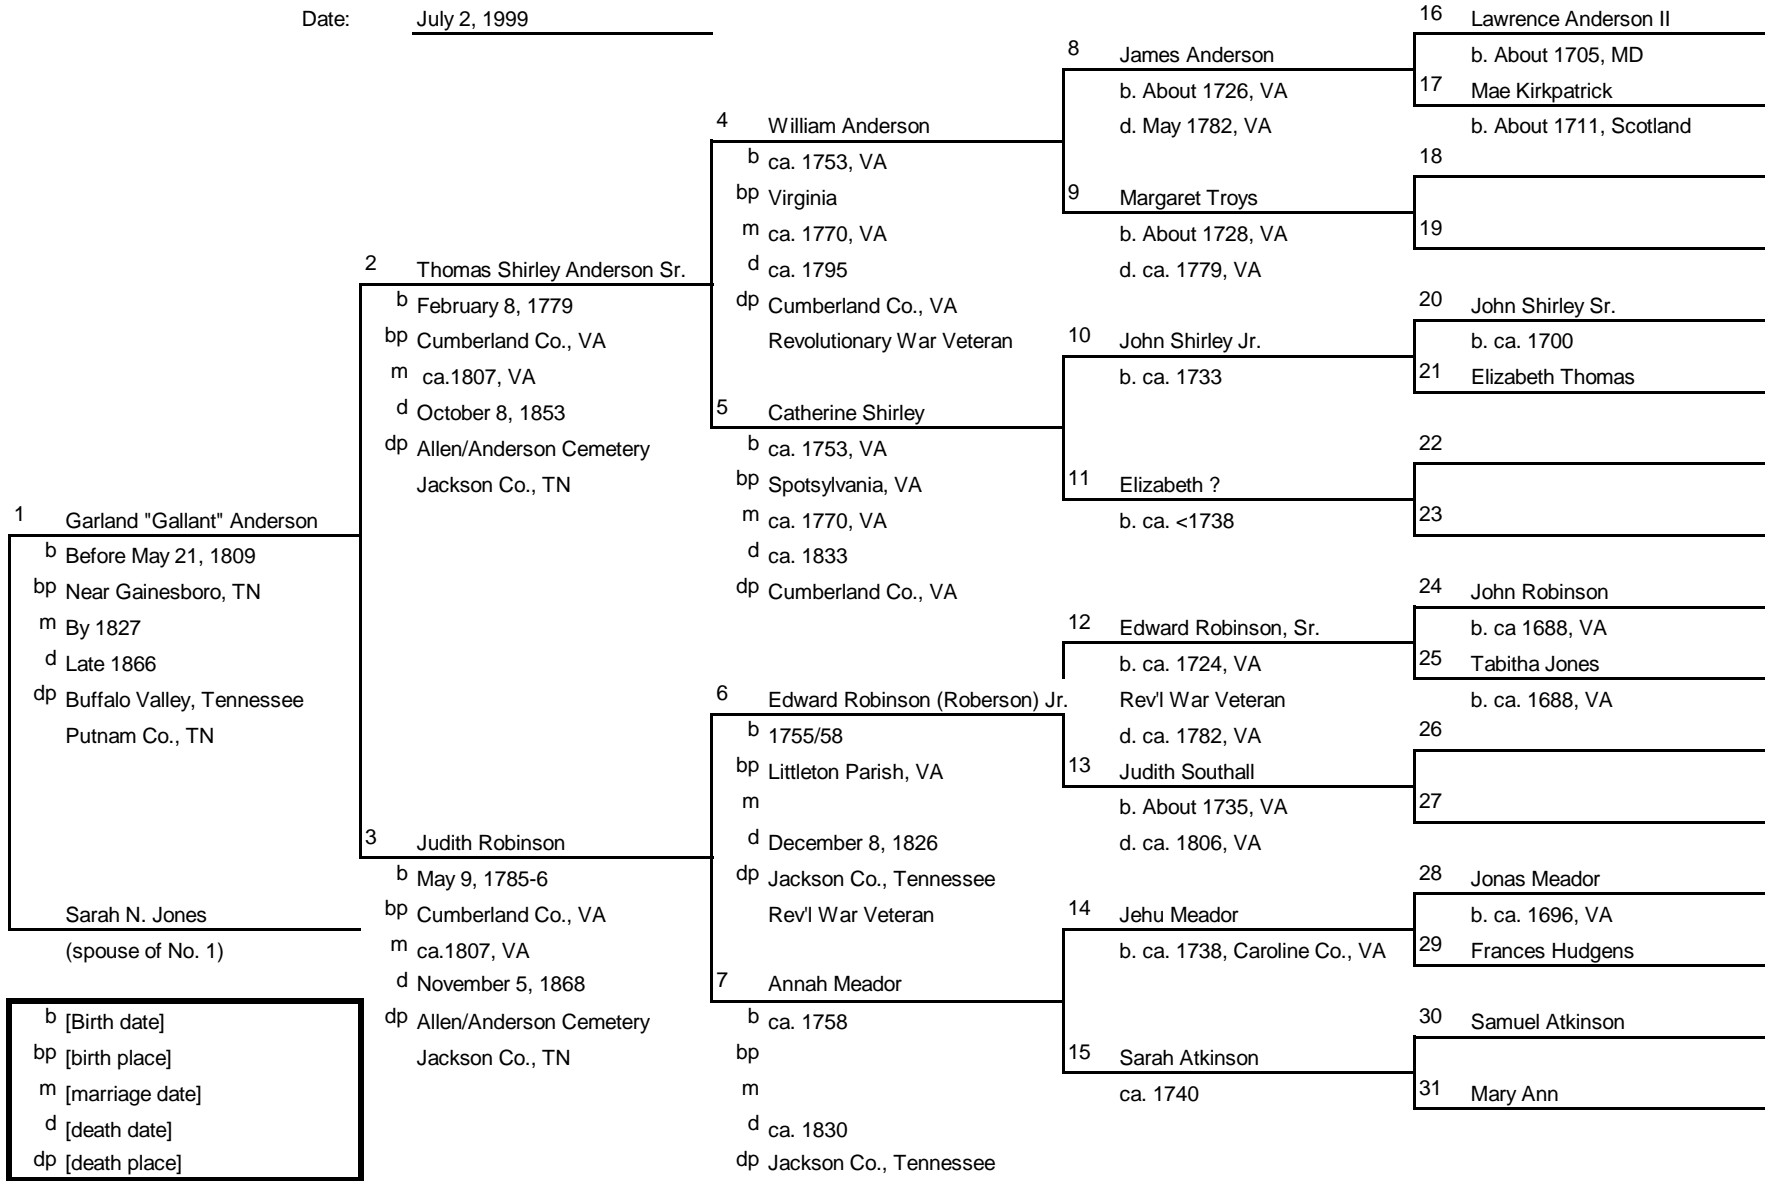

Family Tree

Ancestors of: Barlett Gentry
 Chart No.: 11-28 (#1=#28 on Chart #11)
 Compiled by: Audrey June (Denny) Lambert
 Date: November 1, 1999

Family Tree

Ancestors of: Robert Gentry
 Chart No.: 11-28-02 (#1=#2 on Chart #11-28)
 Compiled by: Audrey June (Denny) Lambert
 Date: November 1, 1999

Family Tree

Ancestors of: Ray Kirk Loftis
 Chart No.: 12 (#1 = #12 on chart #1)
 Compiled by: Audrey June (Denny) Lambert
 Date: June 22, 1999

b [Birth date]
 bp [birth place]
 m [marriage date]
 d [death date]
 dp [death place]

Family Tree

Ancestors of: Hulda Jane Thompson
 Chart No.: 15 (#1 = #15 on chart #1)
 Compiled by: Audrey June (Denny) Lambert
 Date: May 2, 1999

Family Tree

Ancestors of: Riley W. Anderson
 Chart No.: 20 (#1 = #20 on chart #1)
 Compiled by: Audrey June (Denny) Lambert
 Date: April 27, 1999

Family Tree

Ancestors of: Garland "Gallant" Anderson
 Chart No.: 20-02 (#1 = #2 on chart #20)
 Compiled by: Audrey June (Denny) Lambert
 Date: July 2, 1999

b [Birth date]
 bp [birth place]
 m [marriage date]
 d [death date]
 dp [death place]