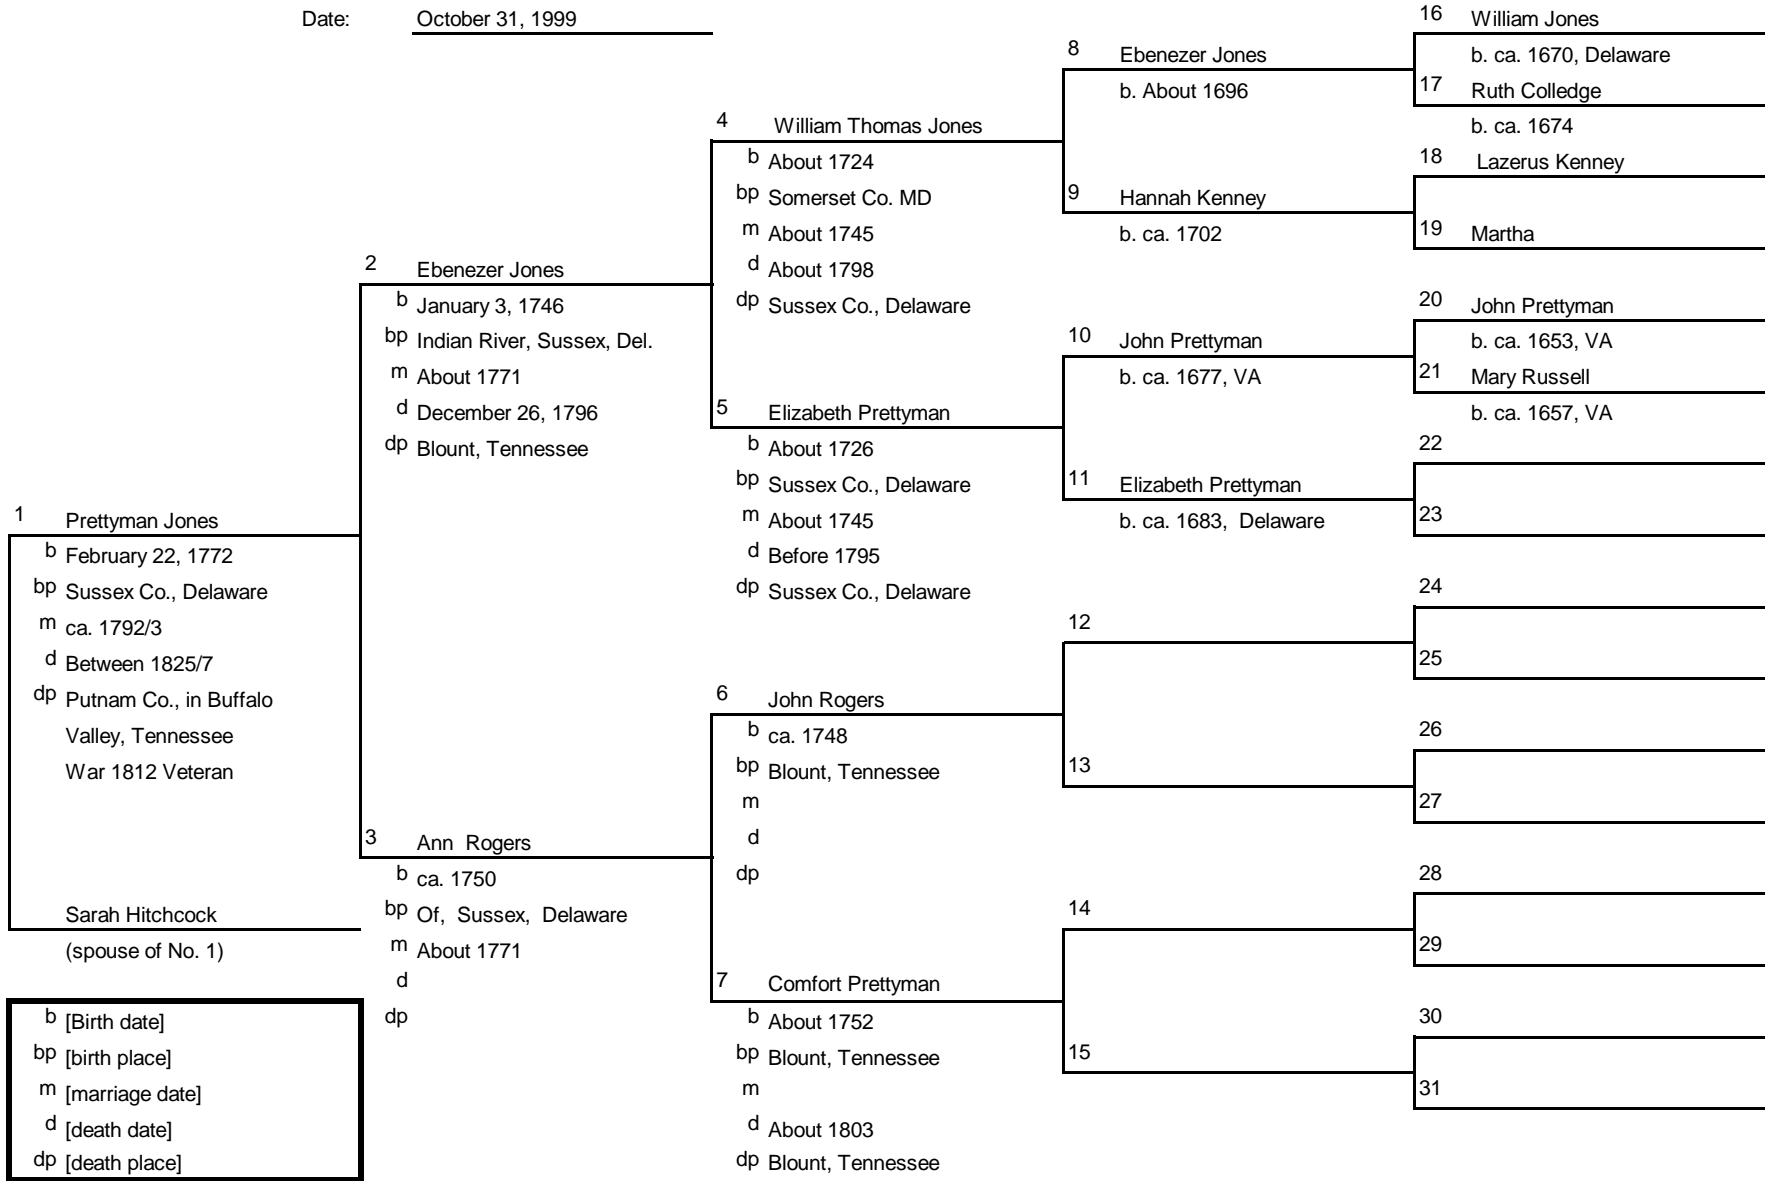

Family Tree

Ancestors of: Thomas Shirley Anderson
 Chart No.: 20-04 (#1 = #4 on chart #20)
 Compiled by: Audrey June (Denny) Lambert
 Date: July 2, 1999

b [Birth date]
 bp [birth place]
 m [marriage date]
 d [death date]
 dp [death place]

Family Tree

Ancestors of: Judith Robinson
 Chart No.: 20-05 (#1 = #5 on chart #20)
 Compiled by: Audrey June (Denny) Lambert
 Date: October 30, 1999

b [Birth date]
 bp [birth place]
 m [marriage date]
 d [death date]
 dp [death place]

Family Tree

Ancestors of: Prettyman Jones
 Chart No.: 20-06 (#1=#6 on Chart #20)
 Compiled by: Audrey June (Denny) Lambert
 Date: October 31, 1999

b [Birth date]
 bp [birth place]
 m [marriage date]
 d [death date]
 dp [death place]

Family Tree

Ancestors of: William Anderson
 Chart No.: 20-08 (#1 = #8 on chart #20)
 Compiled by: Audrey June (Denny) Lambert
 Date: July 2, 1999

b [Birth date]
 bp [birth place]
 m [marriage date]
 d [death date]
 dp [death place]