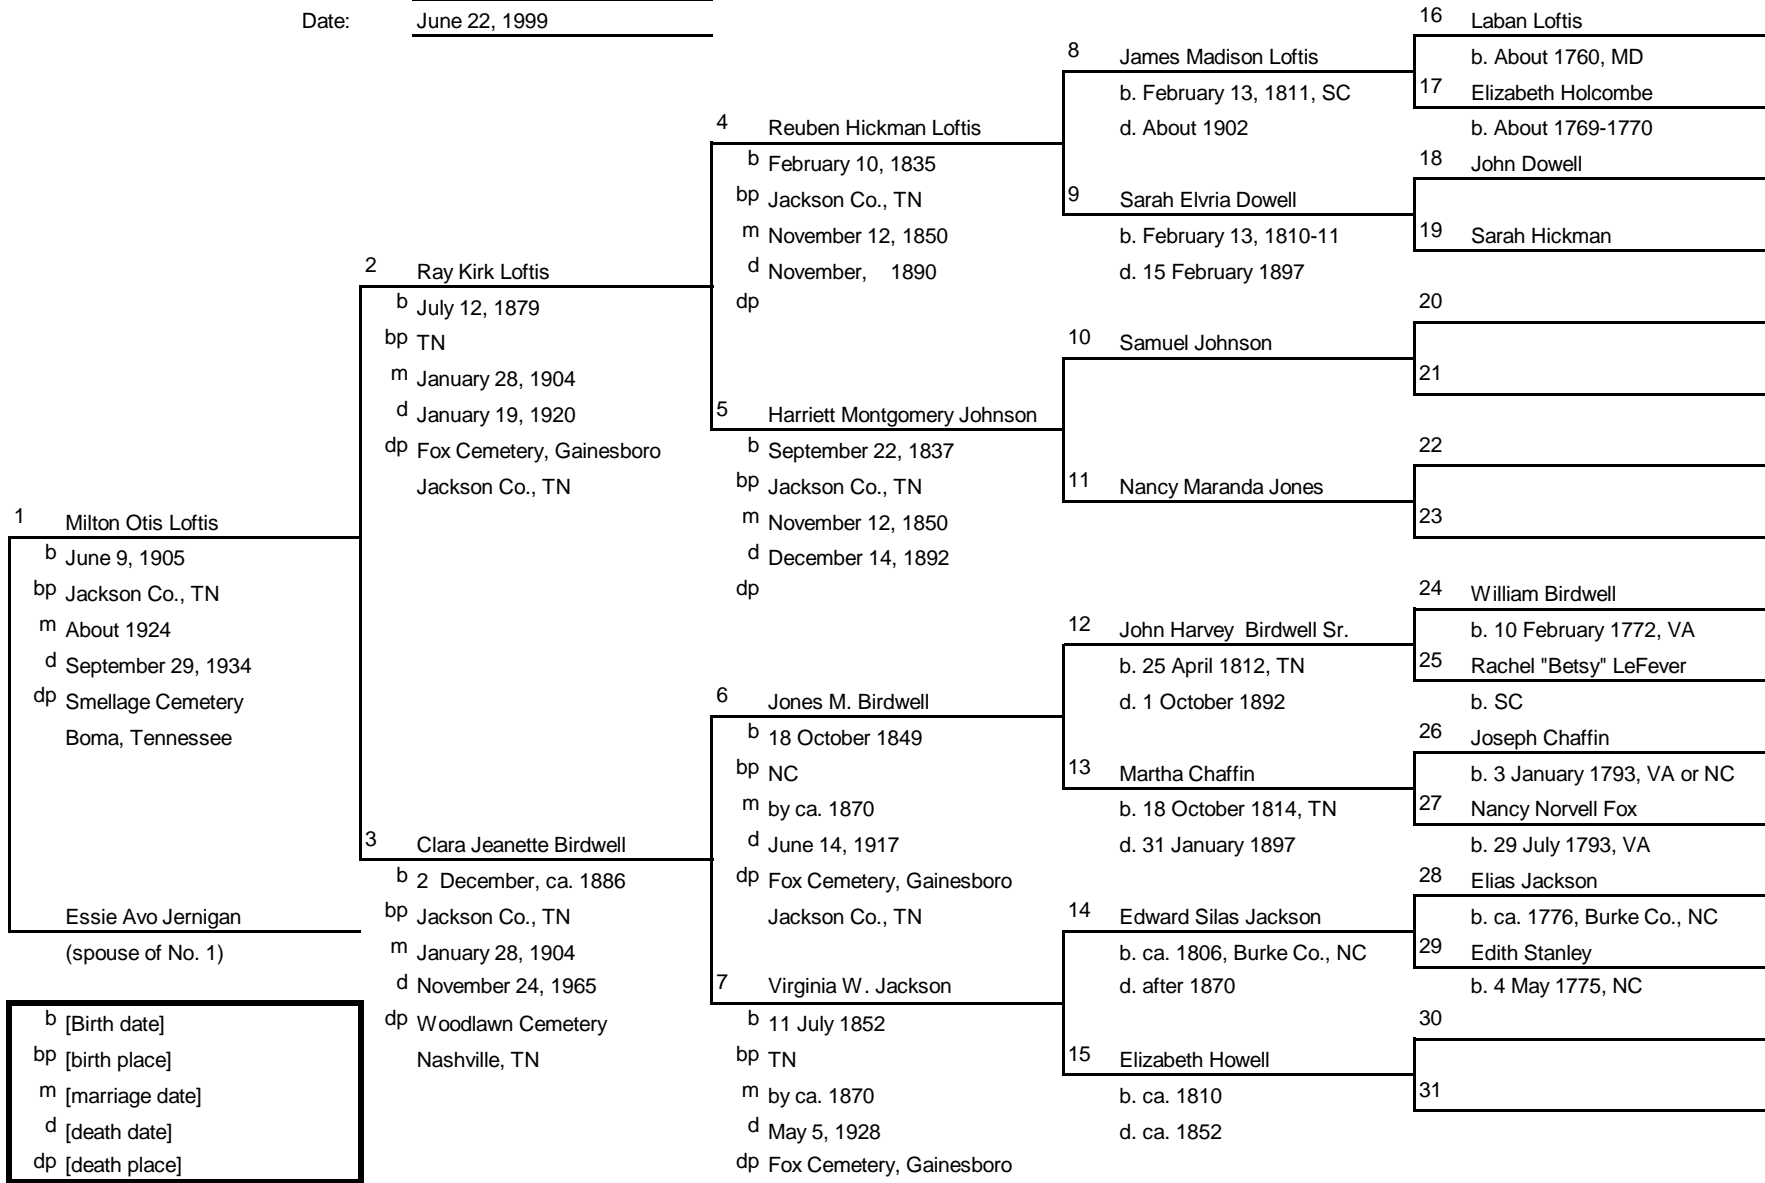

Family Tree

Ancestors of: Audrey June (Denny) Lambert
 Chart No.: 1
 Compiled by: Audrey June (Denny) Lambert
 Date: April 25, 1999

b [Birth date]
 bp [birth place]
 m [marriage date]
 d [death date]
 dp [death place]

Family Tree

Ancestors of: William Lewis Timothy "Tim" Denny
 Chart No.: 2 (#1 = #2 on chart #1)
 Compiled by: Audrey June (Denny) Lambert
 Date: April 19, 1999

Family Tree

Ancestors of: Geraldine Loftis
 Chart No.: 3 (#1 = #3 on chart #1)
 Compiled by: Audrey June (Denny) Lambert
 Date: April 25, 1999

Family Tree

Ancestors of: Virgil Timothy Denny
 Chart No.: 4 (#1 = #4 on chart #1)
 Compiled by: Audrey June (Denny) Lambert
 Date: April 27, 1999

b [Birth date]
 bp [birth place]
 m [marriage date]
 d [death date]
 dp [death place]

b [Birth date]
 bp [birth place]
 m [marriage date]
 d [death date]
 dp [death place]

Family Tree

Ancestors of: Lewis Monroe Anderson
 Chart No.: 10 (#1 = #10 on chart #1)
 Compiled by: Audrey June (Denny) Lambert
 Date: April 27, 1999