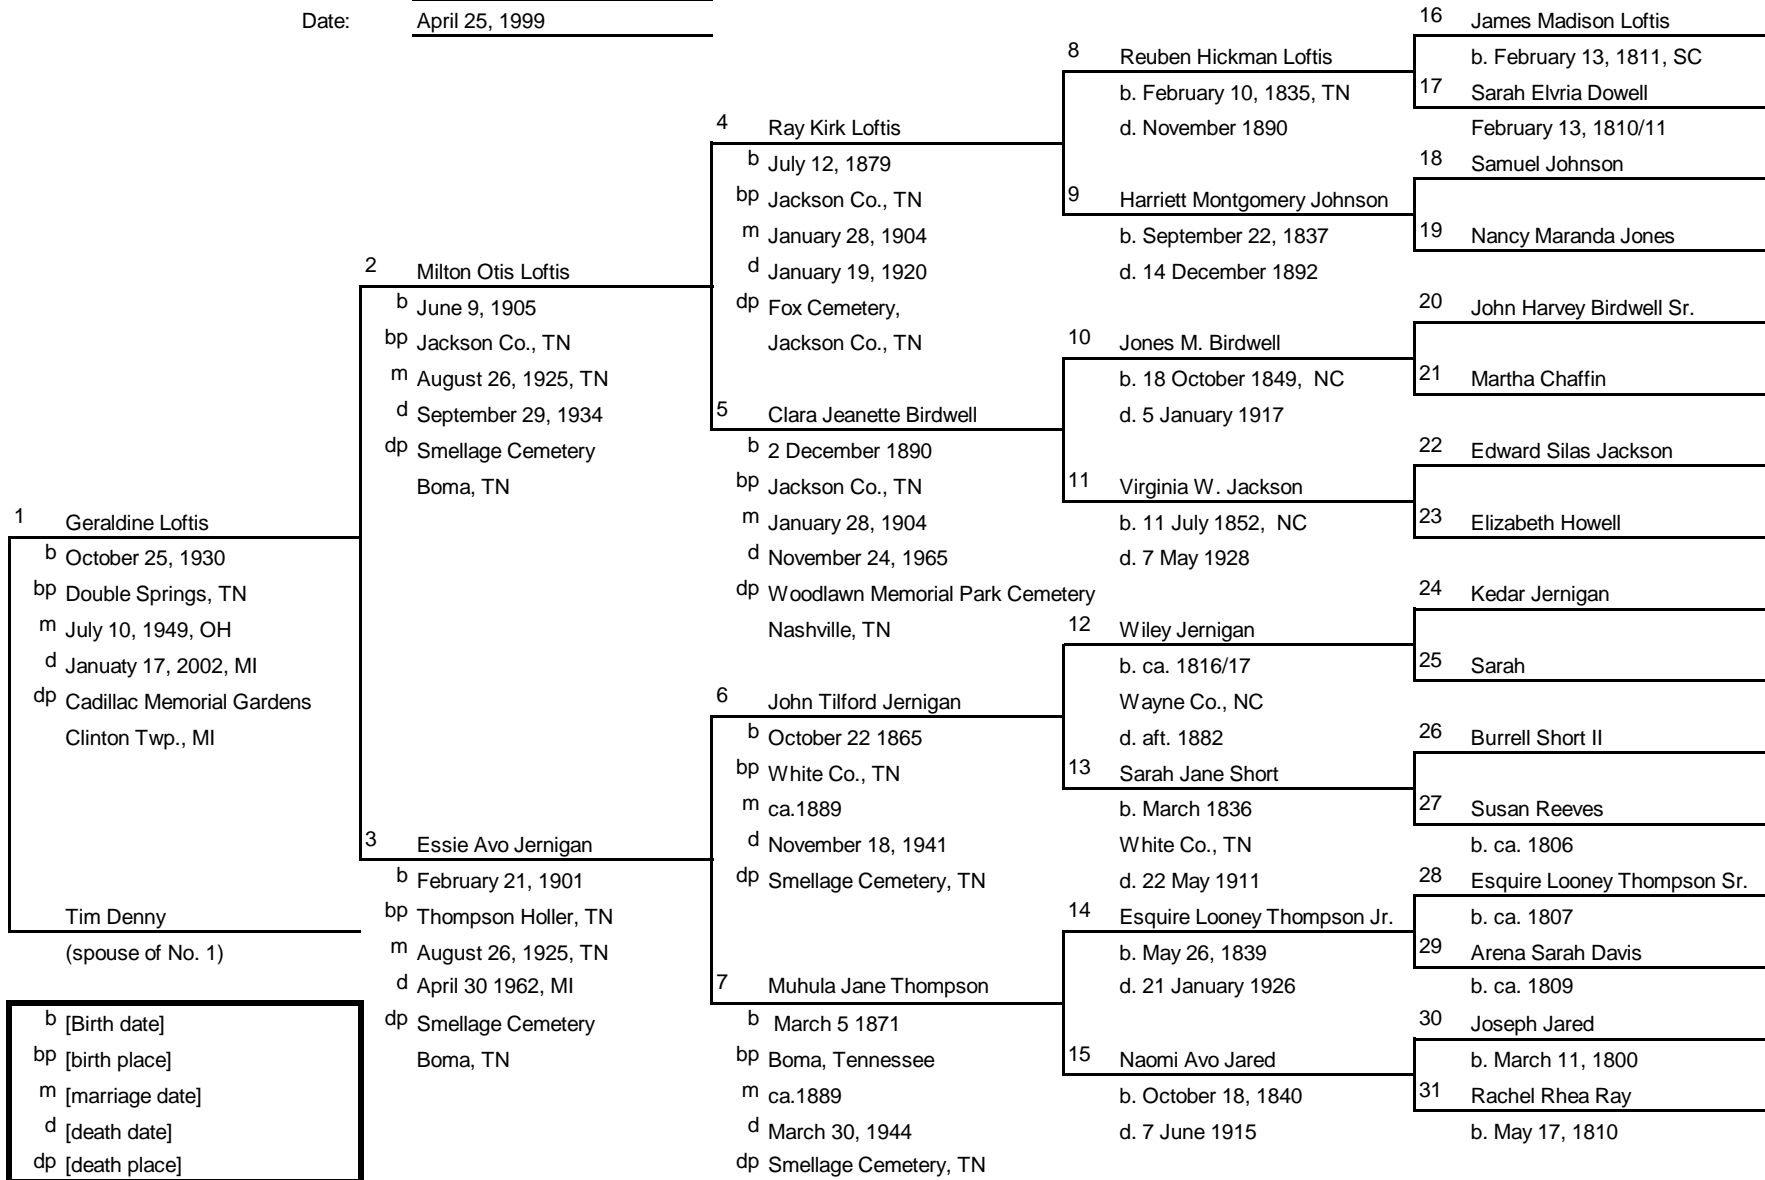

Family Tree

Ancestors of: Audrey June (Denny) Lambert
 Chart No.: 1
 Compiled by: Audrey June (Denny) Lambert
 Date: April 25, 1999

b [Birth date]
 bp [birth place]
 m [marriage date]
 d [death date]
 dp [death place]

Family Tree

Ancestors of: William Lewis Timothy "Tim" Denny
 Chart No.: 2 (#1 = #2 on chart #1)
 Compiled by: Audrey June (Denny) Lambert
 Date: April 19, 1999

Family Tree

Ancestors of: Geraldine Loftis
 Chart No.: 3 (#1 = #3 on chart #1)
 Compiled by: Audrey June (Denny) Lambert
 Date: April 25, 1999

Family Tree

Ancestors of: William Anderson
 Chart No.: 20-08 (#1 = #8 on chart #20)
 Compiled by: Audrey June (Denny) Lambert
 Date: July 2, 1999

b [Birth date]
 bp [birth place]
 m [marriage date]
 d [death date]
 dp [death place]

Family Tree

Ancestors of: Joseph Ray
 Chart No.: 31-6 (#1 = #6 on Chart #31)
 Compiled by: Audrey J. (Denny) Lambert
 Date: March 20, 2003

Family Tree

Ancestors of: John Allison
 Chart No.: 31-6-6 (#1 = #6 on Chart #31-6)
 Compiled by: Audrey J. (Denny) Lambert
 Date: March 20, 2003