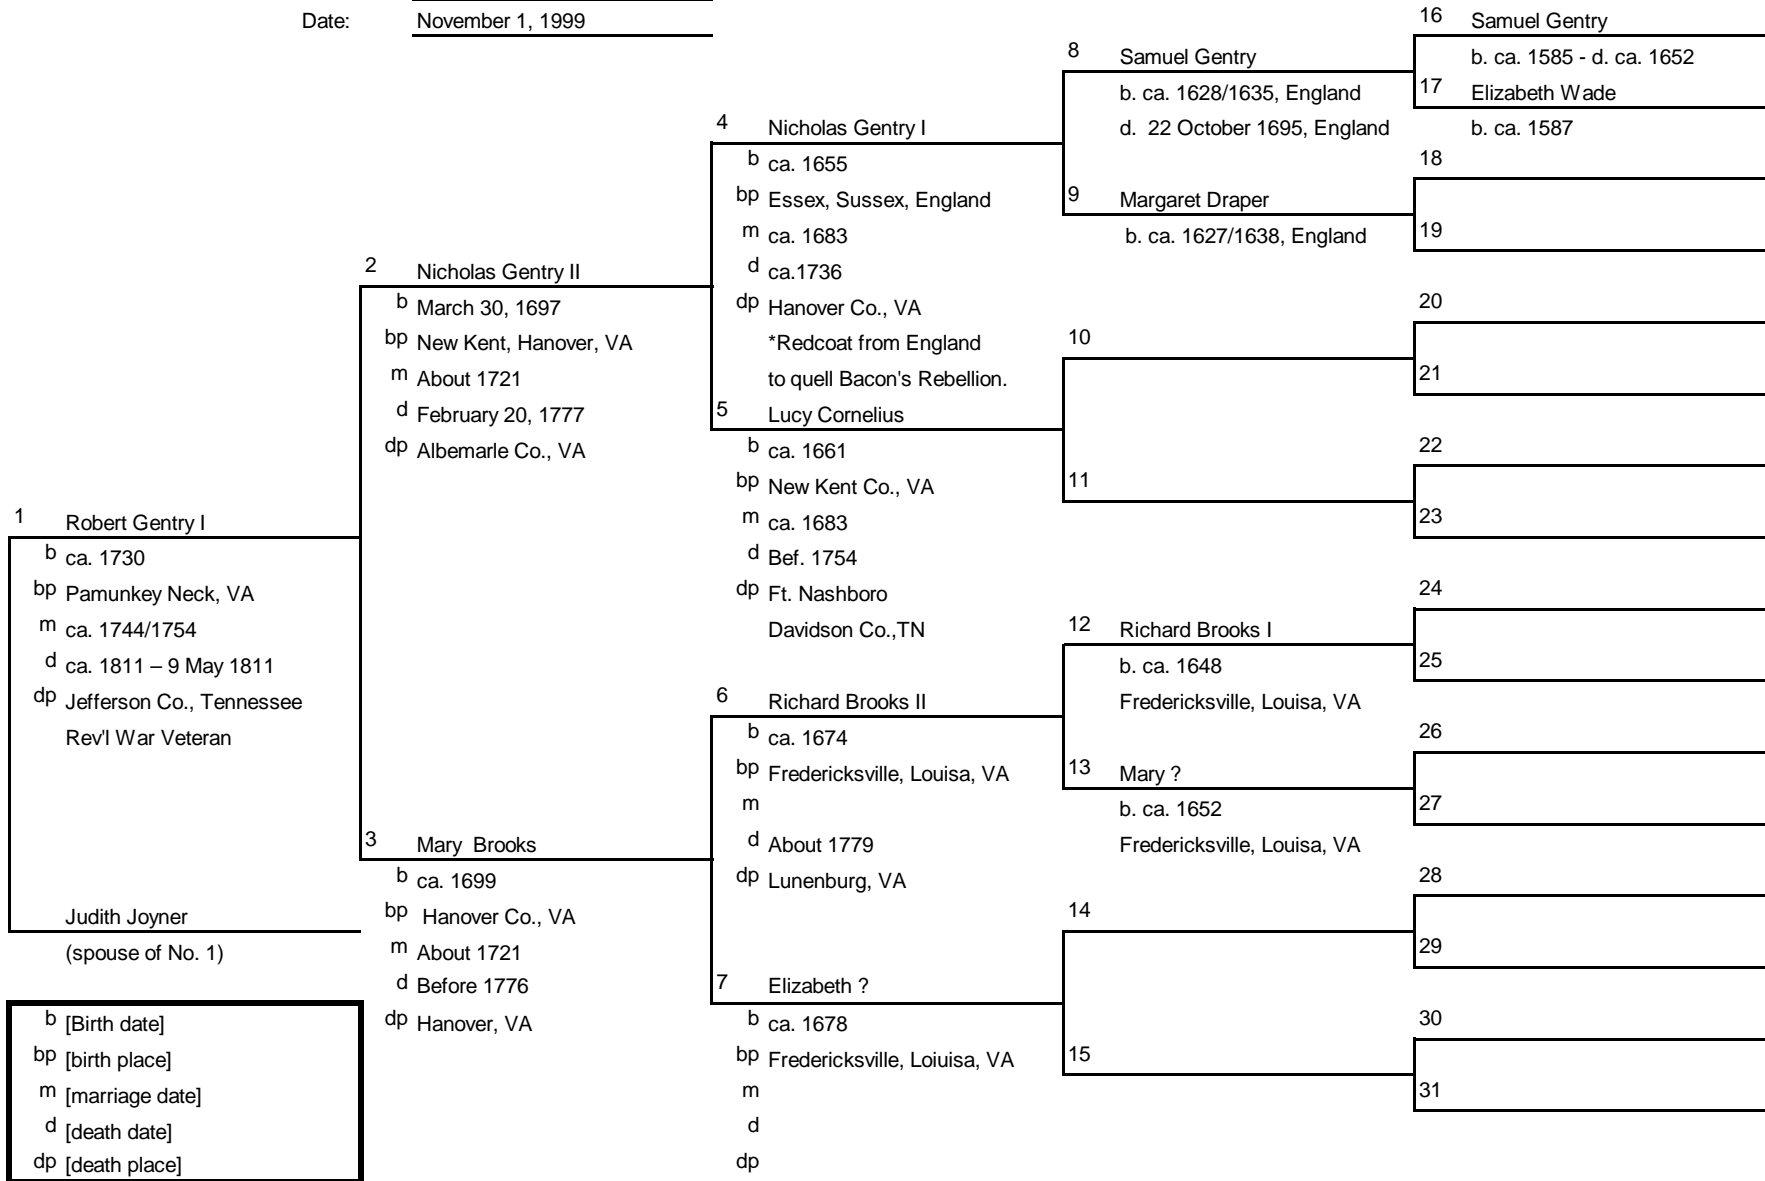

Family Tree

Ancestors of: Virgil Timothy Denny
 Chart No.: 4 (#1 = #4 on chart #1)
 Compiled by: Audrey June (Denny) Lambert
 Date: April 27, 1999

b [Birth date]
 bp [birth place]
 m [marriage date]
 d [death date]
 dp [death place]

b [Birth date]
 bp [birth place]
 m [marriage date]
 d [death date]
 dp [death place]

Family Tree

Ancestors of: Lewis Monroe Anderson
 Chart No.: 10 (#1 = #10 on chart #1)
 Compiled by: Audrey June (Denny) Lambert
 Date: April 27, 1999

Family Tree

Ancestors of: Matilda Isabelle Wallace
 Chart No.: 11 (#1 = #11 on chart #1)
 Compiled by: Audrey June (Denny) Lambert
 Date: April 27, 1999

b [Birth date]
 bp [birth place]
 m [marriage date]
 d [death date]
 dp [death place]

Family Tree

Ancestors of: Barlett Gentry
 Chart No.: 11-28 (#1=#28 on Chart #11)
 Compiled by: Audrey June (Denny) Lambert
 Date: November 1, 1999

Family Tree

Ancestors of: Robert Gentry
 Chart No.: 11-28-02 (#1=#2 on Chart #11-28)
 Compiled by: Audrey June (Denny) Lambert
 Date: November 1, 1999