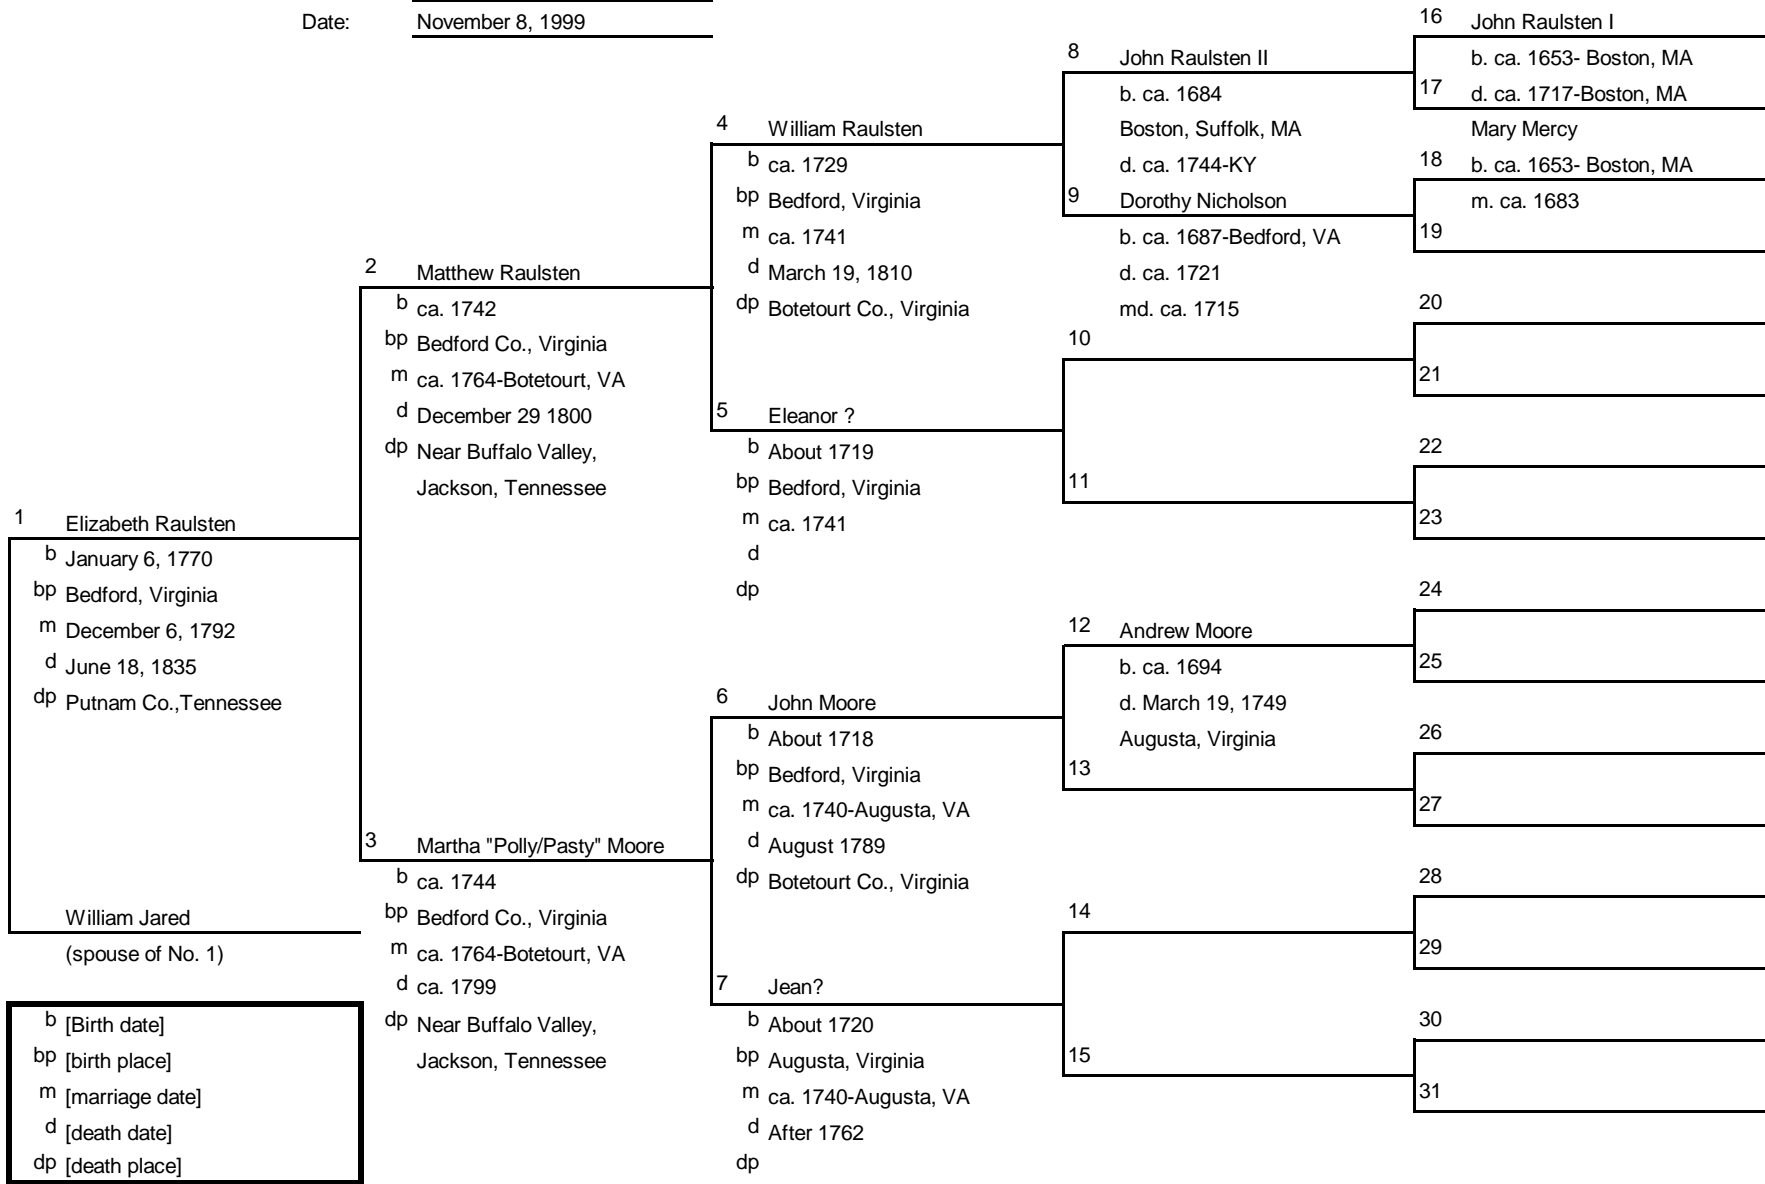

Family Tree

Ancestors of: Elizabeth Raulsten
Chart No.: 31-5 (#1 = #5 on Chart #31)
Compiled by: Audrey J. (Denny) Lambert
Date: November 8, 1999

b [Birth date]
bp [birth place]
m [marriage date]
d [death date]
dp [death place]