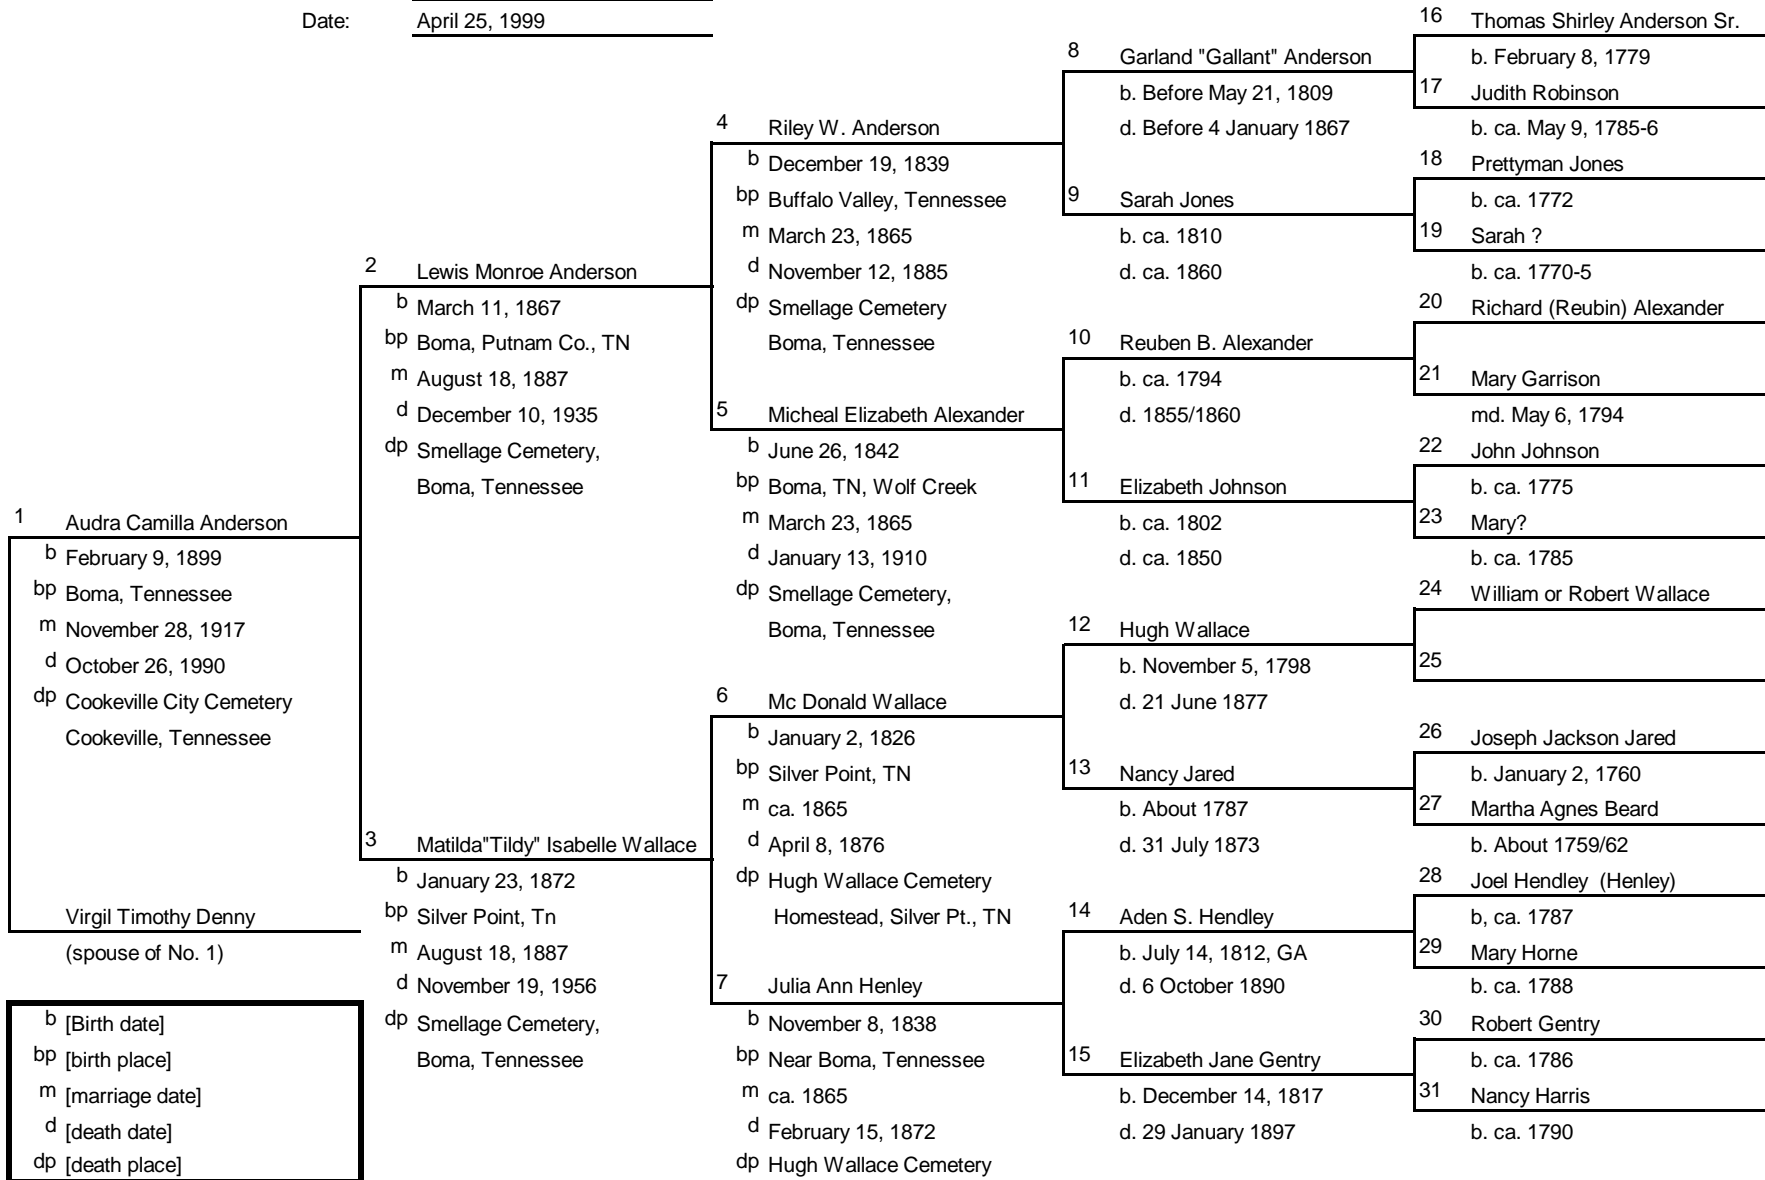

Family Tree

Ancestors of: Audrey June (Denny) Lambert
 Chart No.: 1
 Compiled by: Audrey June (Denny) Lambert
 Date: April 25, 1999

b [Birth date]
 bp [birth place]
 m [marriage date]
 d [death date]
 dp [death place]

Family Tree

Ancestors of: William Lewis Timothy "Tim" Denny
 Chart No.: 2 (#1 = #2 on chart #1)
 Compiled by: Audrey June (Denny) Lambert
 Date: April 19, 1999

Family Tree

Ancestors of: Geraldine Loftis
 Chart No.: 3 (#1 = #3 on chart #1)
 Compiled by: Audrey June (Denny) Lambert
 Date: April 25, 1999

Family Tree

Ancestors of: Virgil Timothy Denny
 Chart No.: 4 (#1 = #4 on chart #1)
 Compiled by: Audrey June (Denny) Lambert
 Date: April 27, 1999

b [Birth date]
 bp [birth place]
 m [marriage date]
 d [death date]
 dp [death place]

Family Tree

Ancestors of: Audra Camilla Anderson
 Chart No.: 5 (#1 = #5 on chart #1)
 Compiled by: Audrey June (Denny) Lambert
 Date: April 25, 1999

Family Tree

Ancestors of: Milton Otis Loftis
 Chart No.: 6 (#1 = #6 on chart #1)
 Compiled by: Audrey June (Denny) Lambert
 Date: June 22, 1999