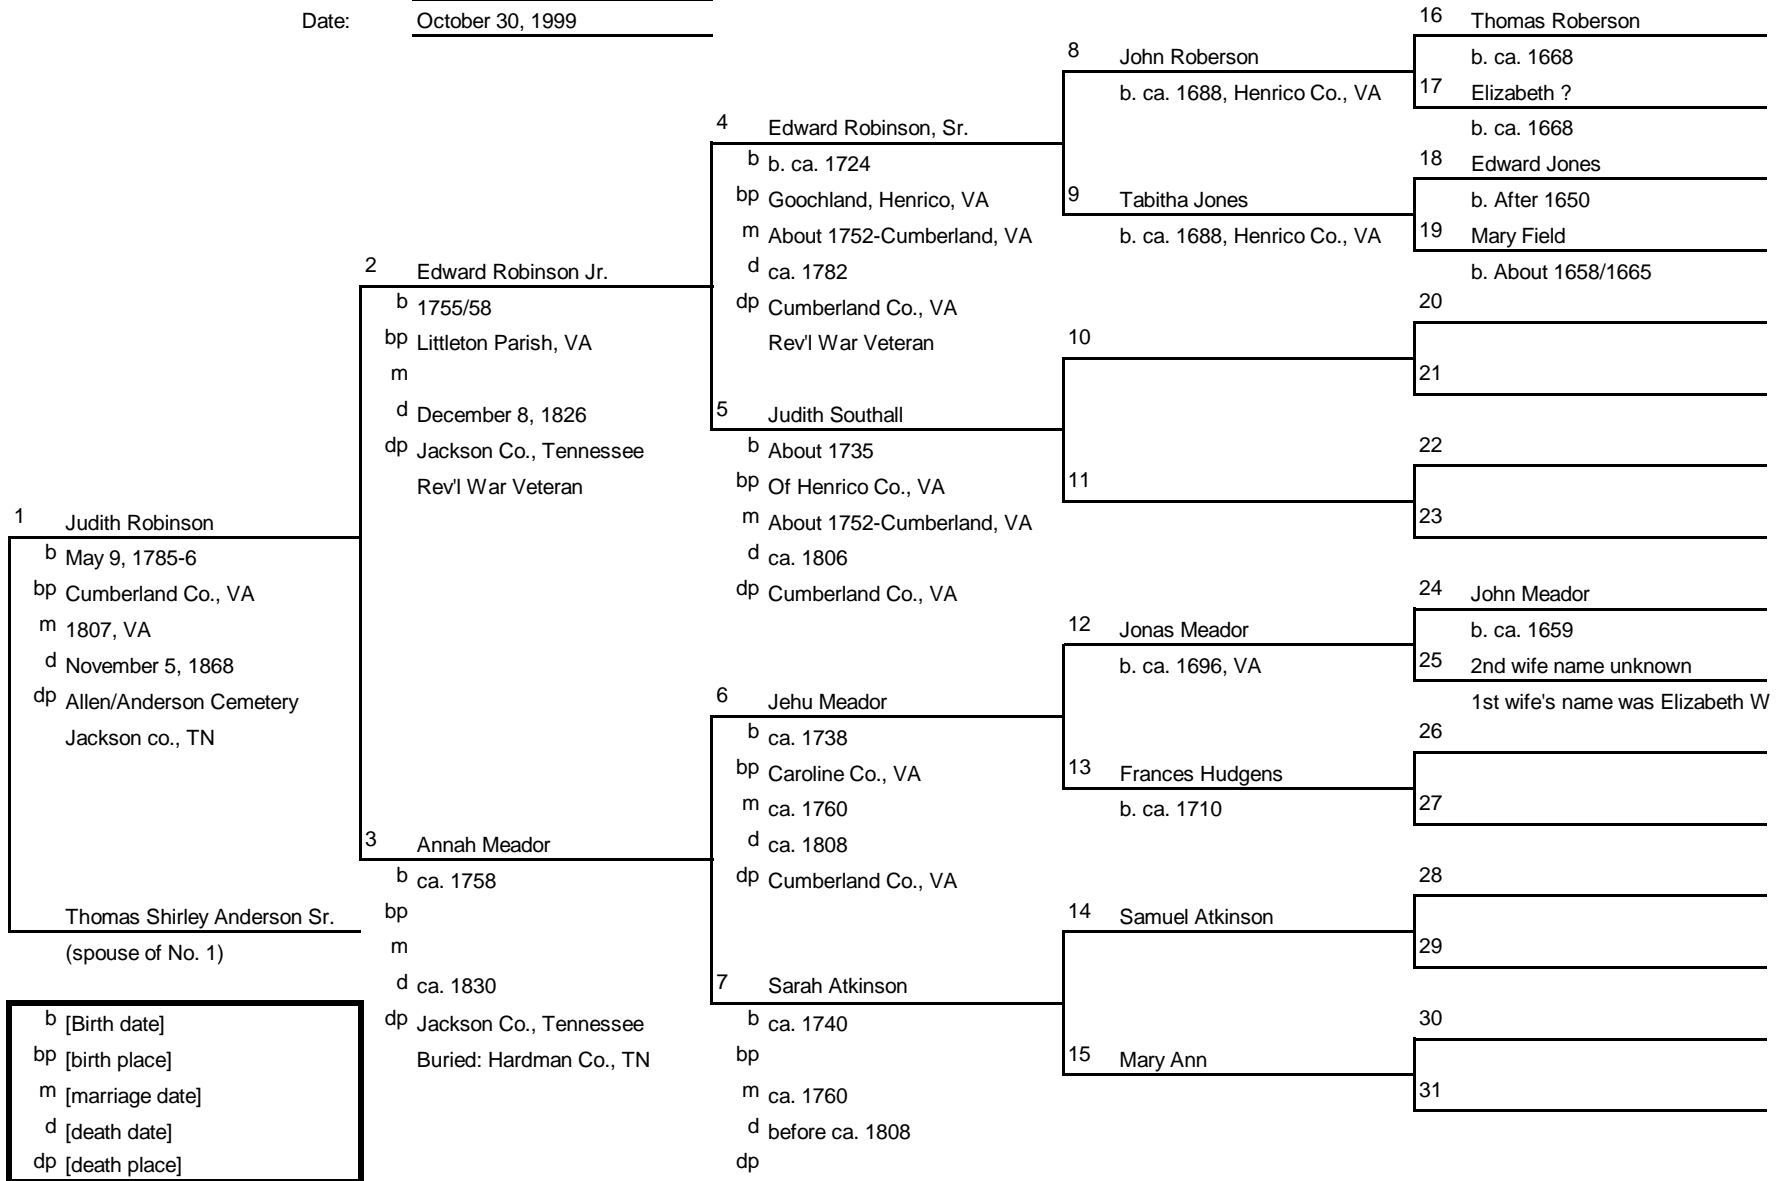

Family Tree

Ancestors of: Garland "Gallant" Anderson
 Chart No.: 20-02 (#1 = #2 on chart #20)
 Compiled by: Audrey June (Denny) Lambert
 Date: July 2, 1999

b [Birth date]
 bp [birth place]
 m [marriage date]
 d [death date]
 dp [death place]

Family Tree

Ancestors of: Thomas Shirley Anderson
 Chart No.: 20-04 (#1 = #4 on chart #20)
 Compiled by: Audrey June (Denny) Lambert
 Date: July 2, 1999

b [Birth date]
 bp [birth place]
 m [marriage date]
 d [death date]
 dp [death place]

Family Tree

Ancestors of: Judith Robinson
 Chart No.: 20-05 (#1 = #5 on chart #20)
 Compiled by: Audrey June (Denny) Lambert
 Date: October 30, 1999

b [Birth date]
 bp [birth place]
 m [marriage date]
 d [death date]
 dp [death place]

Family Tree

Ancestors of: William Anderson
 Chart No.: 20-08 (#1 = #8 on chart #20)
 Compiled by: Audrey June (Denny) Lambert
 Date: July 2, 1999

b [Birth date]
 bp [birth place]
 m [marriage date]
 d [death date]
 dp [death place]