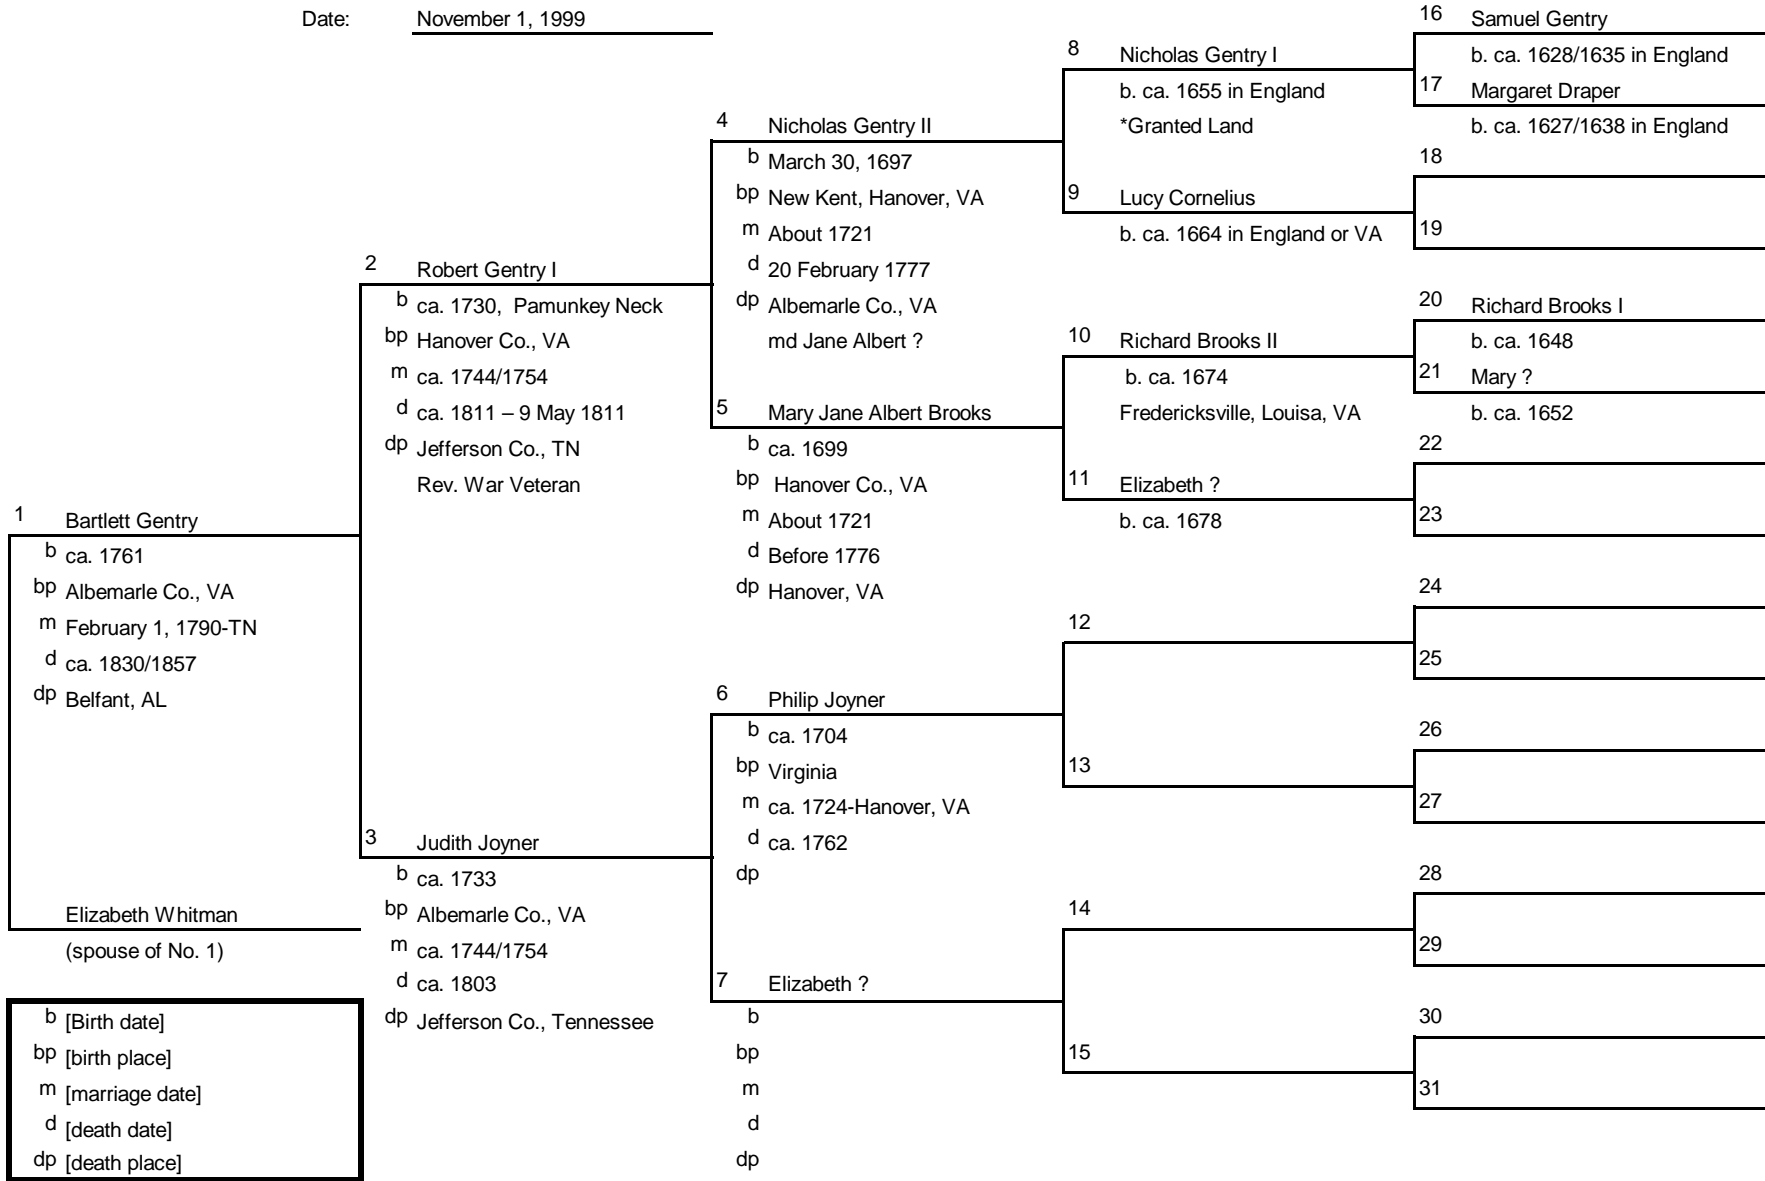

b [Birth date]
 bp [birth place]
 m [marriage date]
 d [death date]
 dp [death place]

Family Tree

Ancestors of: Lewis Monroe Anderson
 Chart No.: 10 (#1 = #10 on chart #1)
 Compiled by: Audrey June (Denny) Lambert
 Date: April 27, 1999

Family Tree

Ancestors of: Matilda Isabelle Wallace
 Chart No.: 11 (#1 = #11 on chart #1)
 Compiled by: Audrey June (Denny) Lambert
 Date: April 27, 1999

b [Birth date]
 bp [birth place]
 m [marriage date]
 d [death date]
 dp [death place]

Family Tree

Ancestors of: Barlett Gentry
 Chart No.: 11-28 (#1=#28 on Chart #11)
 Compiled by: Audrey June (Denny) Lambert
 Date: November 1, 1999

Family Tree

Ancestors of: Robert Gentry
 Chart No.: 11-28-02 (#1=#2 on Chart #11-28)
 Compiled by: Audrey June (Denny) Lambert
 Date: November 1, 1999