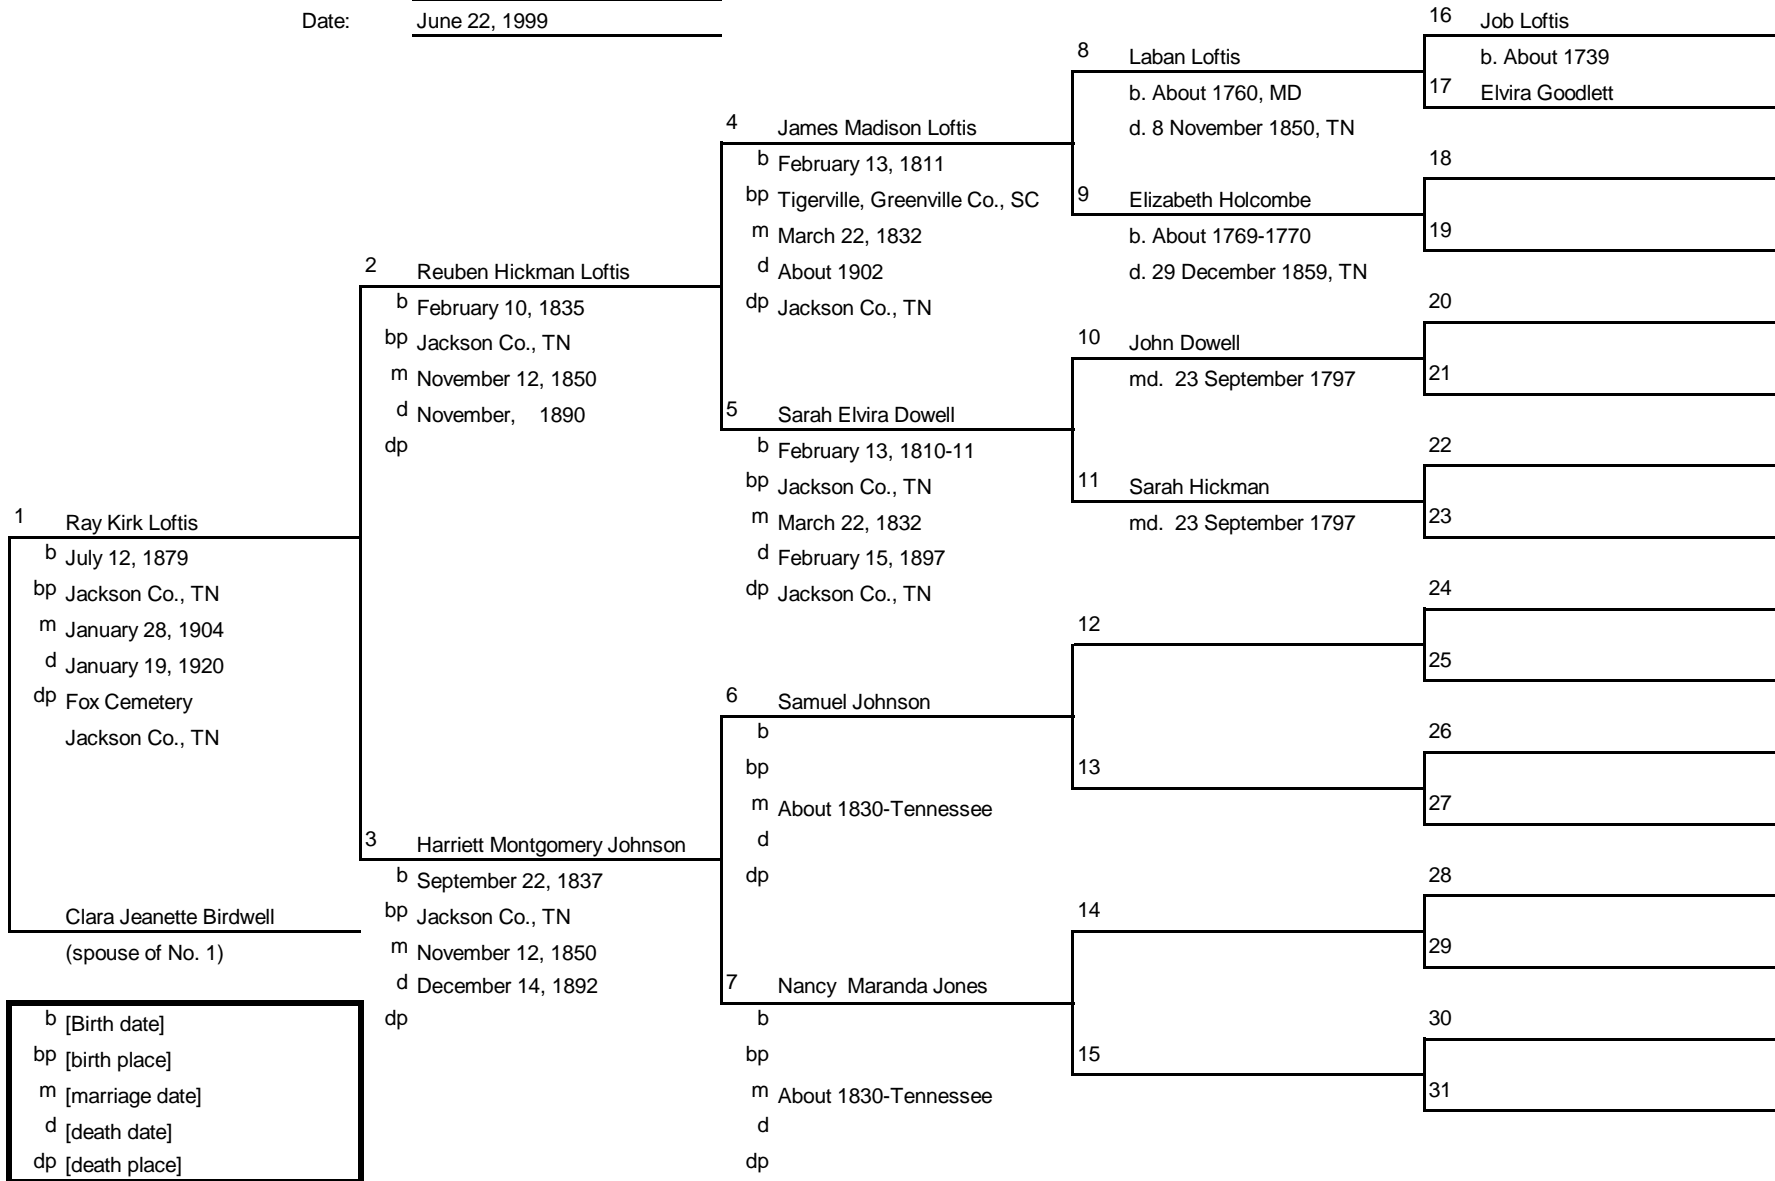

b [Birth date]
 bp [birth place]
 m [marriage date]
 d [death date]
 dp [death place]

Family Tree

Ancestors of: Lewis Monroe Anderson
 Chart No.: 10 (#1 = #10 on chart #1)
 Compiled by: Audrey June (Denny) Lambert
 Date: April 27, 1999

Family Tree

Ancestors of: Matilda Isabelle Wallace
 Chart No.: 11 (#1 = #11 on chart #1)
 Compiled by: Audrey June (Denny) Lambert
 Date: April 27, 1999

b [Birth date]
 bp [birth place]
 m [marriage date]
 d [death date]
 dp [death place]

Family Tree

Ancestors of: Barlett Gentry
 Chart No.: 11-28 (#1=#28 on Chart #11)
 Compiled by: Audrey June (Denny) Lambert
 Date: November 1, 1999

Family Tree

Ancestors of: Robert Gentry
 Chart No.: 11-28-02 (#1=#2 on Chart #11-28)
 Compiled by: Audrey June (Denny) Lambert
 Date: November 1, 1999

Family Tree

Ancestors of: Ray Kirk Loftis
 Chart No.: 12 (#1 = #12 on chart #1)
 Compiled by: Audrey June (Denny) Lambert
 Date: June 22, 1999

b [Birth date]
 bp [birth place]
 m [marriage date]
 d [death date]
 dp [death place]